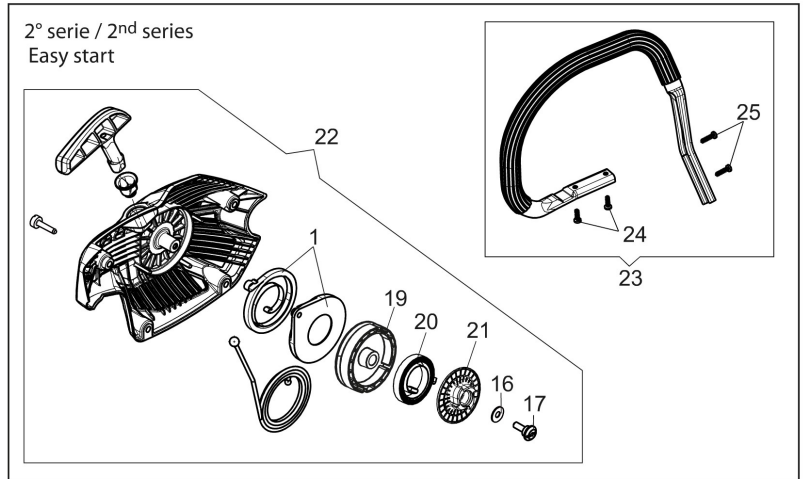

изображение Chain cover - Clutch

Ref.Nu	Qty	Part number	Description	Validity from	Validity till	Notes	Bulletin
1	1	50310017AR	Guard				
2	1	50310027R	Brake band				
3	1	50310263	Chain tensioner screw kit				
4	1	50310011AR	Plate				
5	1	50312037R	Chain cover assy				
6	1	50310004R	Clutch				
7	1	50310073R	Washer				
8	1	50310005R	Clutch drum			.325	
8	1	50310193R	Clutch drum			3/8	
9	1	3037041R	Thrust bearing				
10	1	50010148R	Nut				
11	1	50310389	Labels kit				

изображение Crankcase

Ref.Nu	Qty	Part number	Description	Validity from	Validity till	Notes	Bulletin
1	1	50312074R	Crankcase assy				
2	2	3034035R	Bearing				
3	1	50310109R	Gasket				
4	4	50310084R	AV-mount				
5	1	50310372AR	Suction tube		SN 8370290000		BT4-125-07/20
5	1	50310372AR	Suction tube	SN 8370290001			BT4-125-07/20
6	1	50310079R	Oil filter				
7	1	50310101R	Fitting				
8	1	50310321R	Gasket		SN 7719290000 - 8379011027		BT4-126-11/20
9	1	50310104R	AV-mount				
10	1	50310103R	AV-mount				
11	1	50312002R	Oil pump				
12	1	50310080R	Sponge				
13	1	50310077R	Hose				
14	1	50310071R	Oil pump cover				
15	1	50310072R	Worm gear				
16	1	50310164R	Guard				
17	2	50310112R	Stud				
18	1	50310074R	Plate				
19	1	50310085R	Spring				
20	1	50310075R	Guard				
21	1	50310142R	Spike				
22	1	50310166AR	Oil cap				
23	1	50092021R	Bar 18" - 46 cm			3/8	
23	1	50310234R	Bar 20 - cm 51			3/8	
23	1	50310214R	Bar 18 - cm 46			.325	
23	1	50310215R	Bar 20 - cm 51			.325	
24	1	30629502A	Efco chain .3/8" x .058" (1,5mm)				
24	1	30629503A	Efco chain .3/8" x .058" (1,5mm)				
24	1	30629514A	Efco chain .325" x .050" (1,3mm)				
24	1	30629513A	Efco chain .325" x .058" (1,5mm)				
25	1	50310169R	Washer				
26	1	3050053R	Seal ring				
27	1	3050054R	Seal ring				
28	1	50310375	Reed valve kit				
29	1	50310321R	Gasket	SN 7719290001 -			BT4-126-11/20
30	2	3891036R	Screw				
31	3	50310083R	Cap				