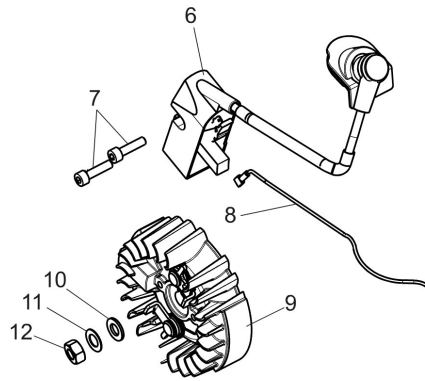

изображение Chain cover - Clutch

Ref.Nu	Qty	Part number	Description	Validity from	Validity till	Notes	Bulletin
1	1	50310017AR	Guard				
2	1	50310027R	Brake band				
3	1	50310263	Chain tensioner screw kit				
4	1	50310011AR	Plate				
5	1	50312037R	Chain cover assy				
6	1	50310004R	Clutch				
7	1	50310073R	Washer				
8	1	50310005R	Clutch drum			.325	
8	1	50310193R	Clutch drum			3/8	
9	1	3037041R	Thrust bearing				
10	1	50010148R	Nut				
11	1	50310389	Labels kit				

изображение Crankcase

Ref.Nu	Qty	Part number	Description	Validity from	Validity till	Notes	Bulletin
1	1	50312074R	Crankcase assy				
2	2	3034035R	Bearing				
3	1	50310109R	Gasket				
4	4	50310084R	AV-mount				
5	1	50310372AR	Suction tube		SN 8370290000		BT4-125-07/20
5	1	50310372AR	Suction tube	SN 8370290001			BT4-125-07/20
6	1	50310079R	Oil filter				
7	1	50310101R	Fitting				
8	1	50310321R	Gasket		SN 7719290000 - 8379011027		BT4-126-11/20
9	1	50310104R	AV-mount				
10	1	50310103R	AV-mount				
11	1	50312002R	Oil pump				
12	1	50310080R	Sponge				
13	1	50310077R	Hose				
14	1	50310071R	Oil pump cover				
15	1	50310072R	Worm gear				
16	1	50310164R	Guard				
17	2	50310112R	Stud				
18	1	50310074R	Plate				
19	1	50310085R	Spring				
20	1	50310075R	Guard				
21	1	50310142R	Spike				
22	1	50310166AR	Oil cap				
23	1	50092021R	Bar 18" - 46 cm			3/8	
23	1	50310234R	Bar 20 - cm 51			3/8	
23	1	50310214R	Bar 18 - cm 46			.325	
23	1	50310215R	Bar 20 - cm 51			.325	
24	1	30629502A	Efco chain .3/8" x .058" (1,5mm)				
24	1	30629503A	Efco chain .3/8" x .058" (1,5mm)				
24	1	30629514A	Efco chain .325" x .050" (1,3mm)				
24	1	30629513A	Efco chain .325" x .058" (1,5mm)				
25	1	50310169R	Washer				
26	1	3050053R	Seal ring				
27	1	3050054R	Seal ring				
28	1	50310375	Reed valve kit				
29	1	50310321R	Gasket	SN 7719290001 -			BT4-126-11/20
30	2	3891036R	Screw				
31	3	50310083R	Cap				