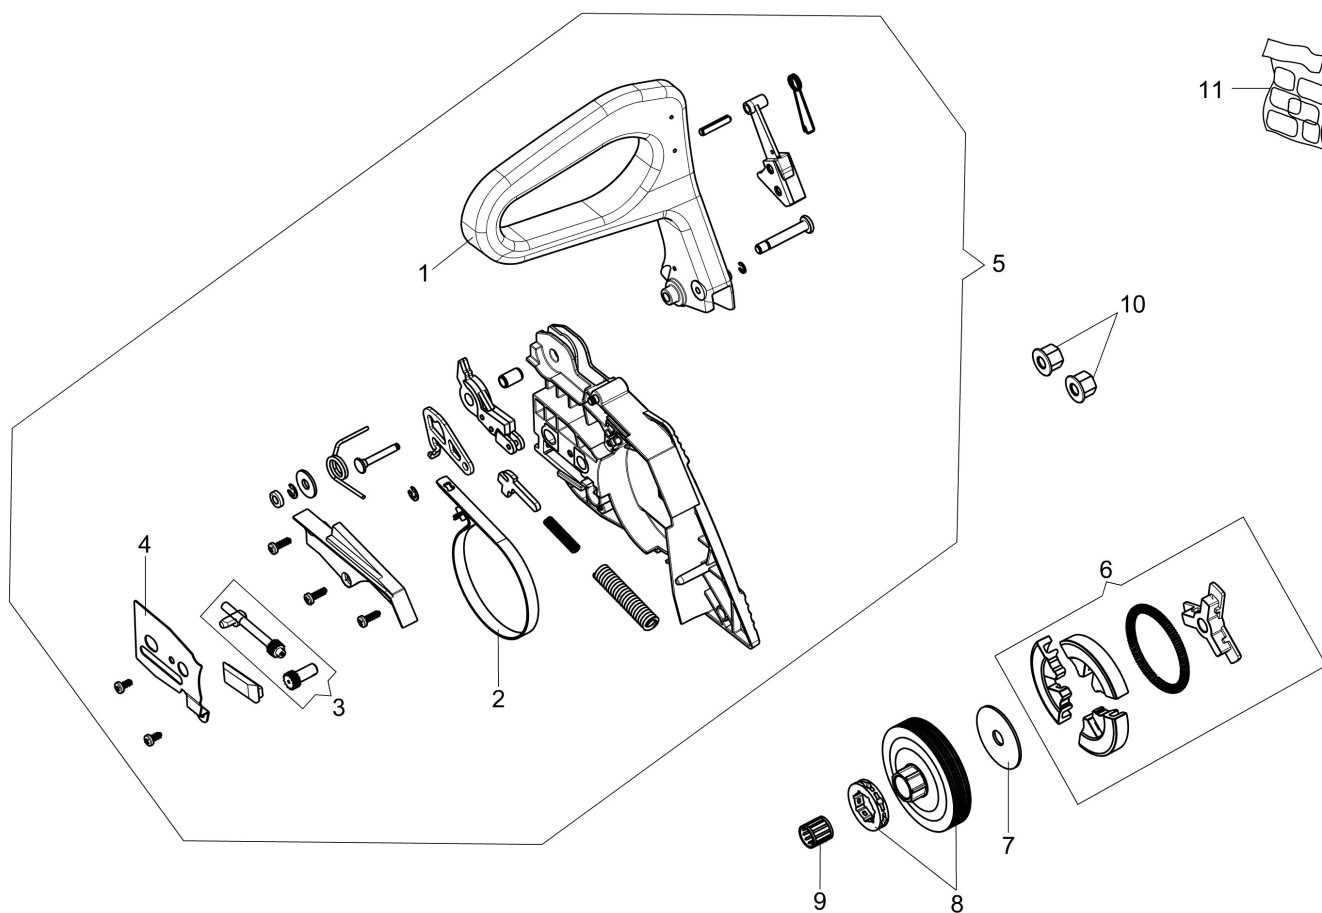

изображение Chain cover - Clutch

Ref.Nu	Qty	Part number	Description	Validity from	Validity till	Notes	Bulletin
1	1	50310017AR	Guard				
2	1	50310027R	Brake band				
3	1	50310263	Chain tensioner screw kit				
4	1	50310011AR	Plate				
5	1	50312037R	Chain cover assy				
6	1	50310004R	Clutch				
7	1	50310073R	Washer				
8	1	50310005R	Clutch drum			.325	
8	1	50310193R	Clutch drum			3/8	
9	1	3037041R	Thrust bearing				
10	1	50010148R	Nut				
11	1	50310389	Labels kit				

изображение Crankcase

Ref.Nu	Qty	Part number	Description	Validity from	Validity till	Notes	Bulletin
1	1	50312074R	Crankcase assy				
2	2	3034035R	Bearing				
3	1	50310109R	Gasket				
4	4	50310084R	AV-mount				
5	1	50310372AR	Suction tube		SN 8370290000		BT4-125-07/20
5	1	50310372AR	Suction tube	SN 8370290001			BT4-125-07/20
6	1	50310079R	Oil filter				
7	1	50310101R	Fitting				
8	1	50310321R	Gasket		SN 7719290000 - 8379011027		BT4-126-11/20
9	1	50310104R	AV-mount				
10	1	50310103R	AV-mount				
11	1	50312002R	Oil pump				
12	1	50310080R	Sponge				
13	1	50310077R	Hose				
14	1	50310071R	Oil pump cover				
15	1	50310072R	Worm gear				
16	1	50310164R	Guard				
17	2	50310112R	Stud				
18	1	50310074R	Plate				
19	1	50310085R	Spring				
20	1	50310075R	Guard				
21	1	50310142R	Spike				
22	1	50310166AR	Oil cap				
23	1	50092021R	Bar 18" - 46 cm			3/8	
23	1	50310234R	Bar 20 - cm 51			3/8	
23	1	50310214R	Bar 18 - cm 46			.325	
23	1	50310215R	Bar 20 - cm 51			.325	
24	1	30629502A	Efco chain .3/8" x .058" (1,5mm)				
24	1	30629503A	Efco chain .3/8" x .058" (1,5mm)				
24	1	30629514A	Efco chain .325" x .050" (1,3mm)				
24	1	30629513A	Efco chain .325" x .058" (1,5mm)				
25	1	50310169R	Washer				
26	1	3050053R	Seal ring				
27	1	3050054R	Seal ring				
28	1	50310375	Reed valve kit				
29	1	50310321R	Gasket	SN 7719290001 -			BT4-126-11/20
30	2	3891036R	Screw				
31	3	50310083R	Cap				