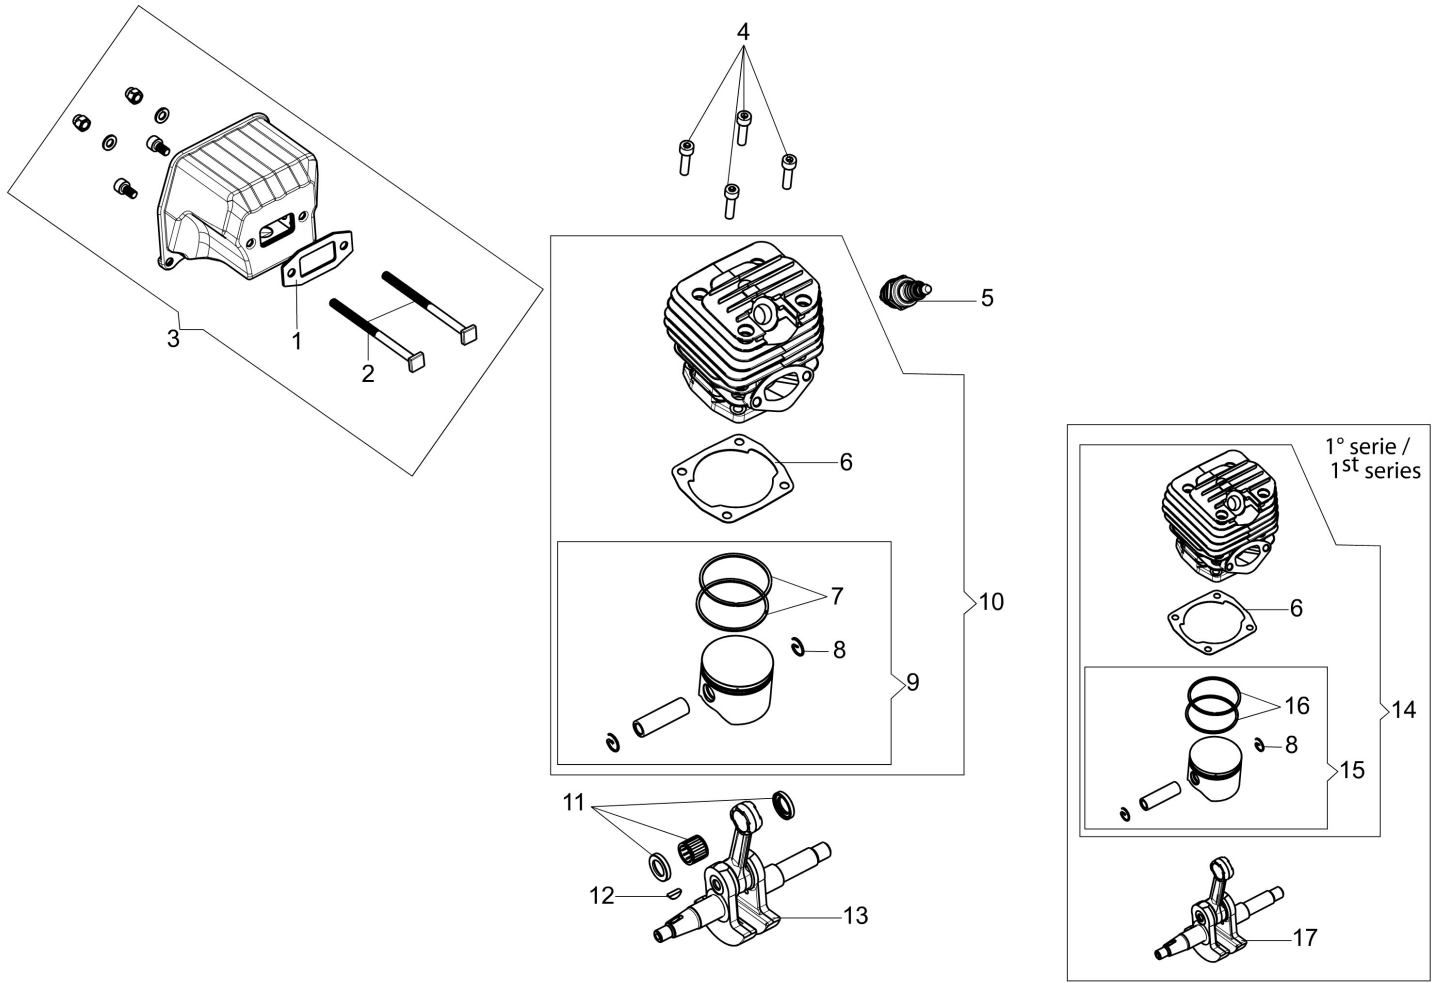

изображение Engine

Ref.Nu	Qty	Part number	Description	Validity from	Validity till	Notes	Bulletin
1	1	50310061R	Gasket				
2	2	50310060R	Screw				
3	1	50312008R	Muffler assy				
4	4	3801051R	Screw				
5	1	3055104R	Spark plug				
6	1	50310076AR	Gasket				
7	2	50310163R	Piston ring Ø45			Solo per prefissi SN / only for SN prefixes: 771 - 770	
8	2	50310115R	Ring				
9	1	50312025R	Piston assy			Solo per prefissi SN / only for SN prefixes: 771 - 770	
10	1	50310258A	Complete cylinder			Solo per prefissi SN / only	
11	1	50310259	Set roller cage and washer				
12	1	50310118R	Key				
13	1	50310335R	Crankshaft			Solo per prefissi SN / only for SN prefixes: 771 - 770	
14	1	50310257	Complete cylinder			Solo per prefissi SN / only	
15	1	50312016R	Piston assy			Solo per prefissi SN / only for SN prefixes: 837 - 833	
16	2	50310113R	Piston ring Ø45			Solo per prefissi SN / only	
17	1	50310152AR	Crankshaft			Solo per prefissi SN / only for SN prefixes: 837 - 833