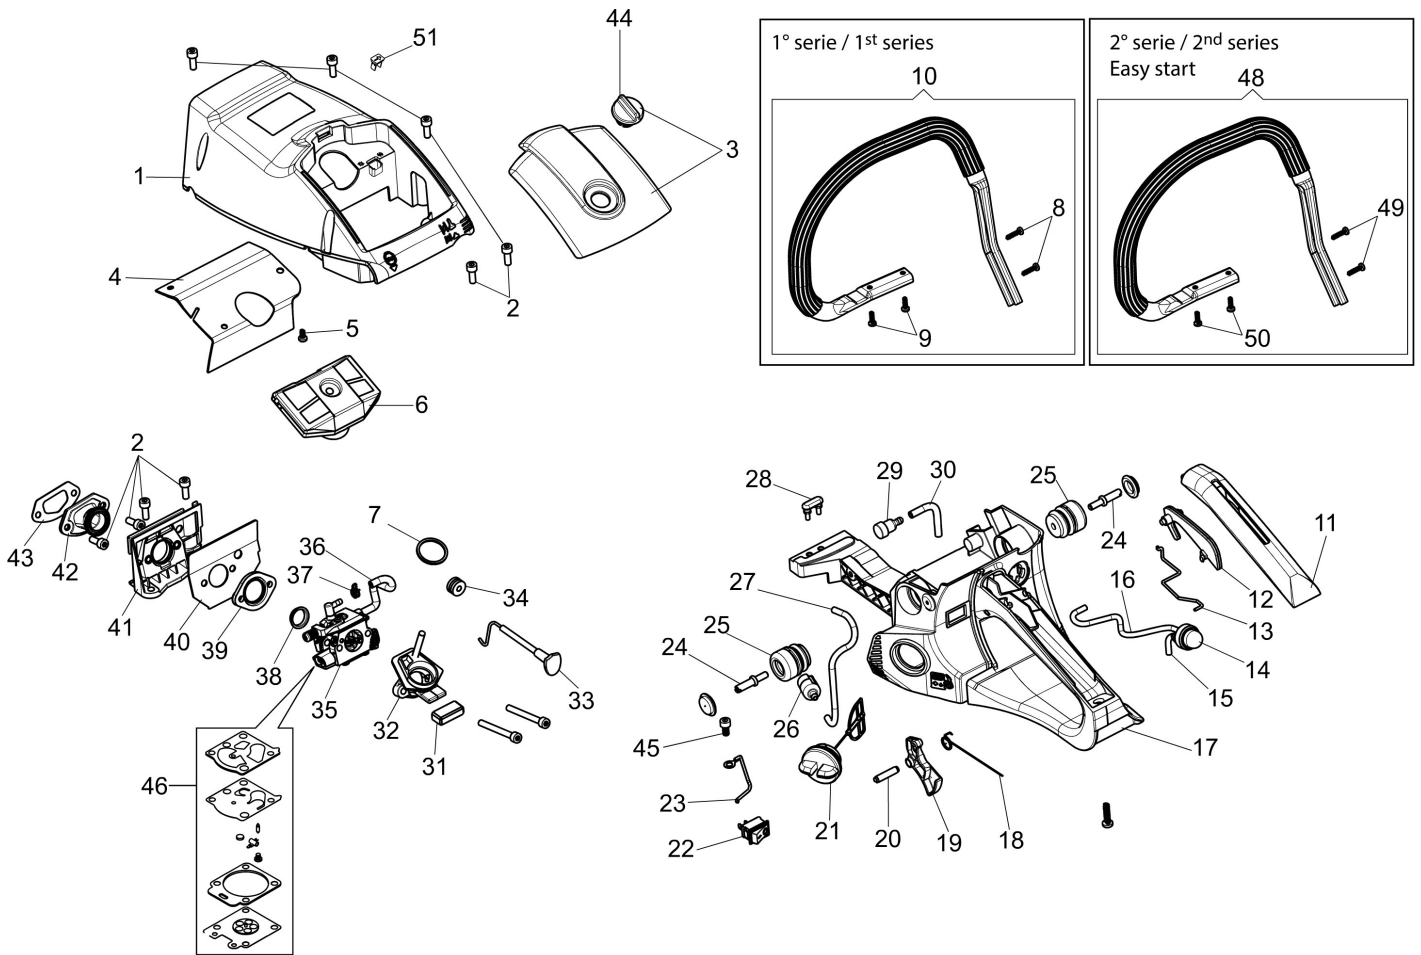

изображение Tank and air filter

Ref.Nu	Qty	Part number	Description	Validity from	Validity till	Notes	Bulletin
1	1	50310041CR	Cover				
2	9	3801083R	Screw				
3	1	50310262	Air filter cover				
4	1	50310170R	Deflector				
5	3	3960167R	Screw				
6	1	50310272AR	Air filter				
7	1	50310155R	Gasket				
8	2	3960164R	Screw				
9	2	3960165R	Screw				
10	1	50312092R	Handle				
11	1	50310089AR	Cover				
12	1	50310090CR	Lever				
13	1	50310088R	Throttle rod				
14	1	2318817R	Air purge				
15	1	50310203R	Tube				
16	1	50310202R	Tube				
17	1	50310316R	Tank assy				
18	1	50310091R	Spring				
19	1	50310092AR	Throttle lever				
20	1	3022039R	Locking sleeve				
21	1	50310165AR	Tank cap				
22	1	50310143AR	Switch				
23	1	50310144R	Cable				
24	2	50310087R	Special screw				
25	2	50310139R	AV-mount				
26	1	094600450R	Fuel filter				
27	1	50310337	Fuel line				
28	1	50310140R	AV-mount				
29	1	61070011AR	Breather valve				
30	1	61370552R	Tube				
31	1	50310047R	Filter support				
32	1	50310319R	Air filter support		SN 7719290000 -		BT4-126-11/20
32	1	50310319R	Air filter support	SN 7719290001 - 8379011028			BT4-126-11/20
33	1	50310042AR	Lever				
34	1	50310043R	Buffer				
35	1	2318659R	Carburetor WT-1212				
36	1	50310096R	Suction tube				
37	1	4098377R	Band				
38	1	50310050R	Ring				
39	1	50310051R	Flange				
40	1	50310052R	Gasket				
41	1	50310053R	Support				
42	1	50310008R	Manifold				
43	1	50310145R	Gasket