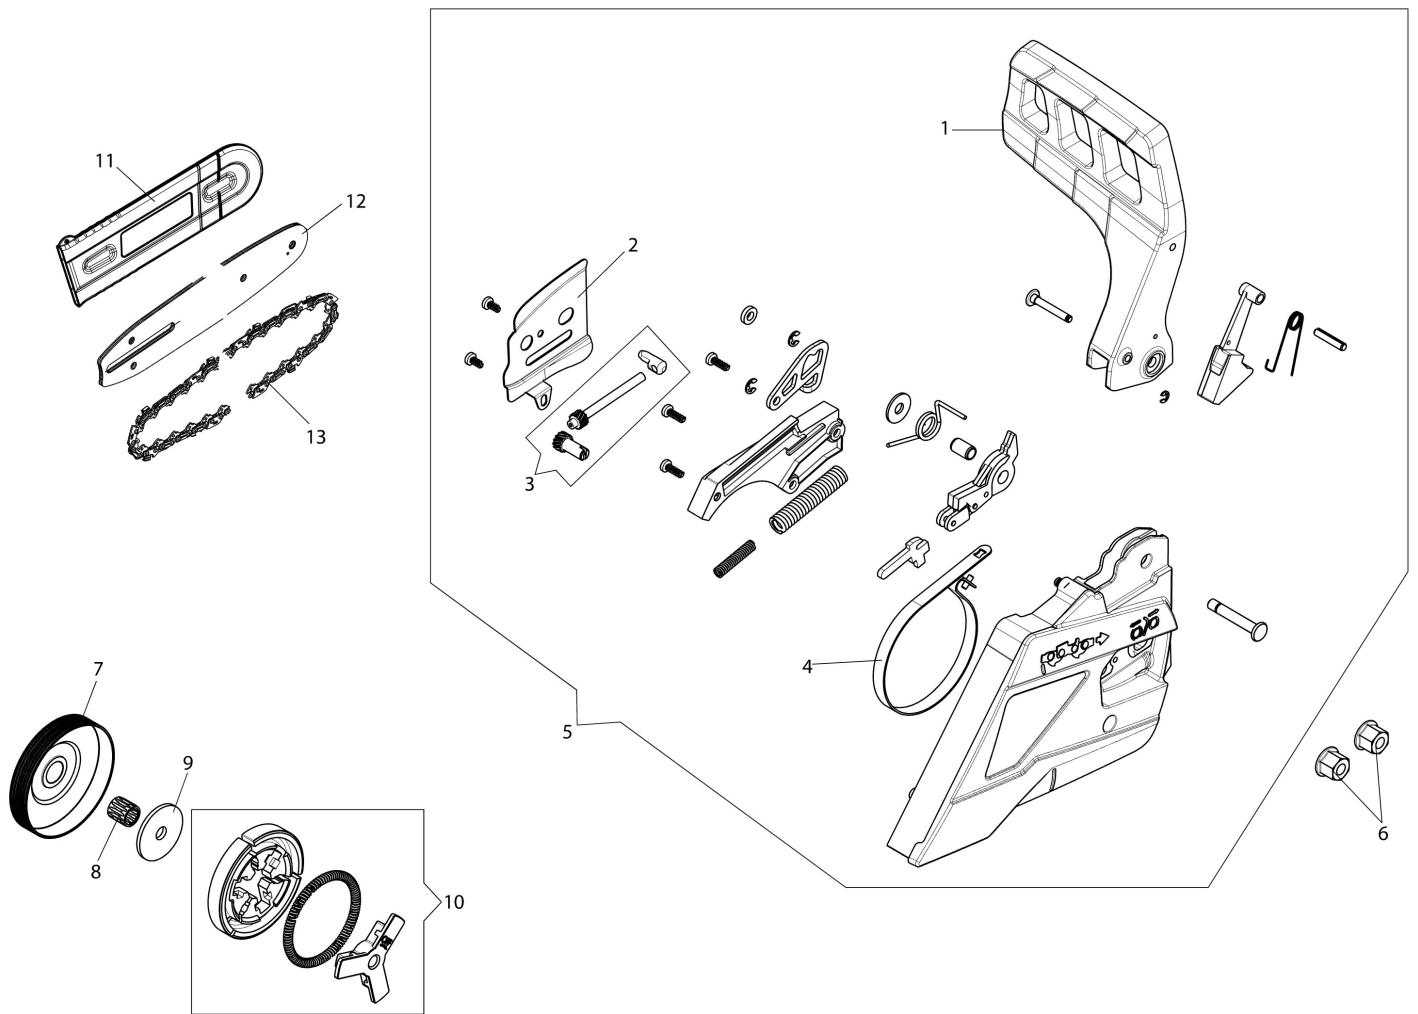

## изображение Handle

Ref.Nu	Qty	Part number	Description	Validity from	Validity till	Notes	Bulletin
1	1	50310037AR	Knob				
2	1	50330074R	Air filter cover				
3	1	50330082R	Air filter				
4	1	50310155R	Gasket				
5	1	50332007BR	Handle				
6	1	3960099R	Screw				
7	5	3960165R	Screw				
8	1	50330022BR	Cover				
9	1	50310091R	Spring				
10	2	50010061R	AV-mount				
11	1	3022039R	Locking sleeve				
12	2	50170034R	Support				
13	2	3960115R	Screw				
14	2	50050047AR	Spring				
15	1	50310090CR	Lever				
16	1	50310092AR	Throttle lever				
17	1	50330078R	Throttle rod				
18	1	50330021BR	Handle				

## изображение Chain cover

Ref.Nu	Qty	Part number	Description	Validity from	Validity till	Notes	Bulletin
1	1	50330017BR	Hand guard				
2	1	50330024AR	Plate				
3	1	50310263	Chain tensioner screw kit				
4	1	50310027R	Brake band				
5	1	50332021R	Chain cover assy				
6	2	50010148R	Nut				
7	1	50330034AR	Clutch drum				
8	1	50030372R	Roller cage				
9	1	50330035R	Washer				
10	1	50330130R	Clutch				
11	1	3063054R	Bar cover - 40 cm				
12	1	50030212R	Bar 14" - 35 cm				
12	1	50052019R	Bar 16" - 41 cm				
13	1	30629526A	Efco chain .3/8" x .050" (1,3mm)				
13	1	30629528A	Efco chain .3/8" x .050" (1,3mm)				