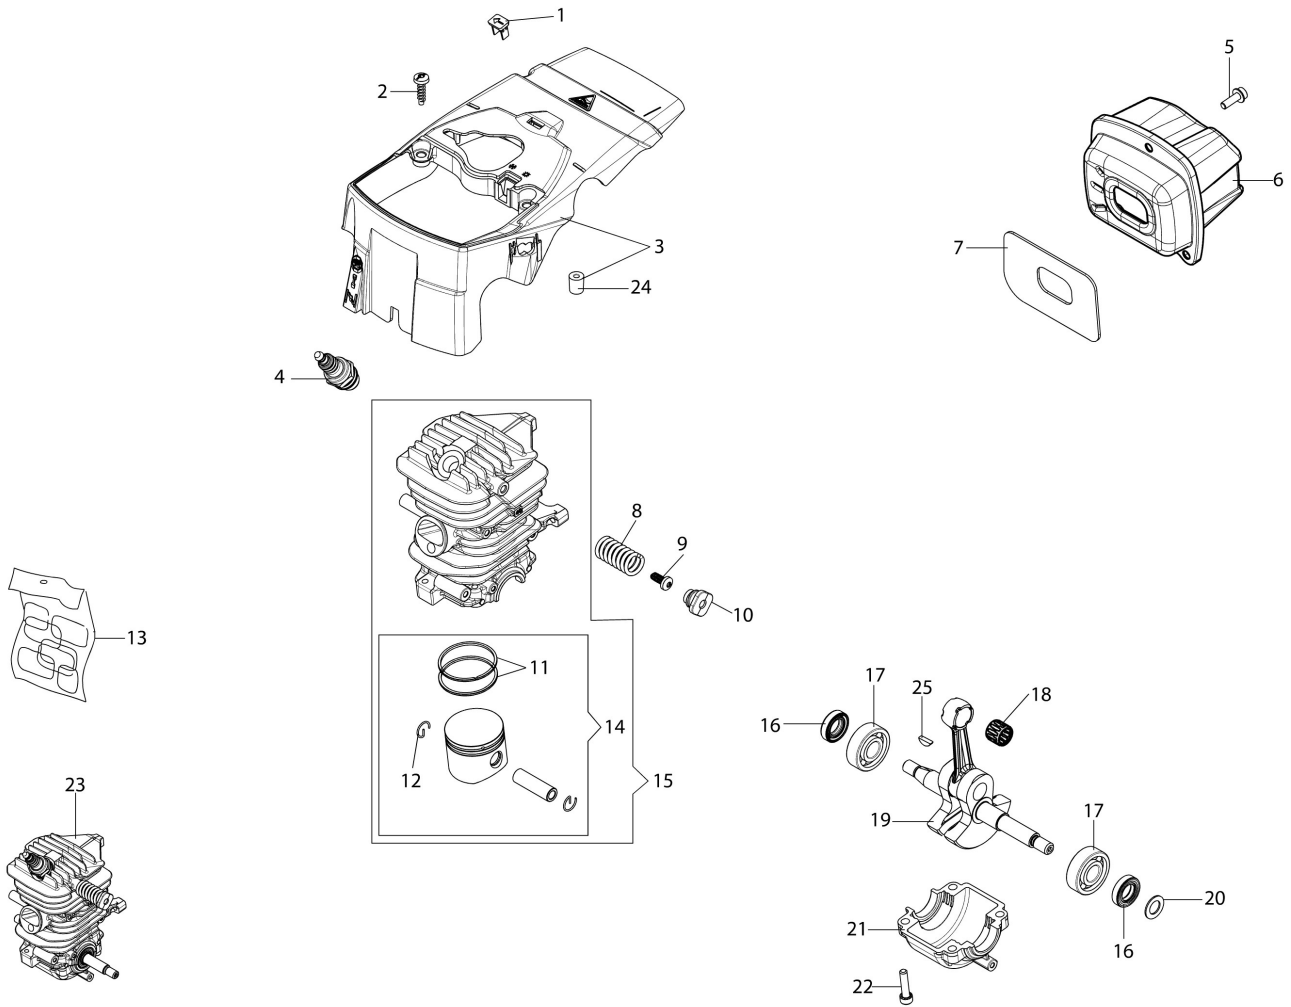

## изображение Engine

Ref.Nu	Qty	Part number	Description	Validity from	Validity till	Notes	Bulletin
1	1	50170032R	Deflector (summer/winter)				
2	3	3960115R	Screw				
3	1	50330084	Engine cover				
4	1	3055104R	Spark plug				
5	3	3860117R	Screw				
6	1	50170027R	Muffler				
7	1	50170031R	Gasket				
8	1	50050047AR	Spring				
9	1	3960073R	Screw				
10	1	50170034R	Support				
11	2	61450014R	Piston ring				
12	2	61450013R	Ring				
13	1	50330087	Labels kit				
14	1	61450187AR	Piston assy				
15	1	50330085A	Complete cylinder				
16	2	50272004R	Seal ring				
17	2	094000006R	Bearing				
18	1	50110044R	Bearing				
19	1	50330001AR	Crankshaft				
20	1	004400285R	Washer				
21	1	50330016R	Cover				
22	4	3801051R	Screw				
23	1	50330088R	Short block				
24	1	50070126R	Spacer				
25	1	50310118R	Key				

## изображение Handle

Ref.Nu	Qty	Part number	Description	Validity from	Validity till	Notes	Bulletin
1	1	50310037AR	Knob				
2	1	50330074R	Air filter cover				
3	1	50330082R	Air filter				
4	1	50310155R	Gasket				
5	1	50332007BR	Handle				
6	1	3960099R	Screw				
7	5	3960165R	Screw				
8	1	50330022BR	Cover				
9	1	50310091R	Spring				
10	2	50010061R	AV-mount				
11	1	3022039R	Locking sleeve				
12	2	50170034R	Support				
13	2	3960115R	Screw				
14	2	50050047AR	Spring				
15	1	50310090CR	Lever				
16	1	50310092AR	Throttle lever				
17	1	50330078R	Throttle rod				
18	1	50330021BR	Handle				