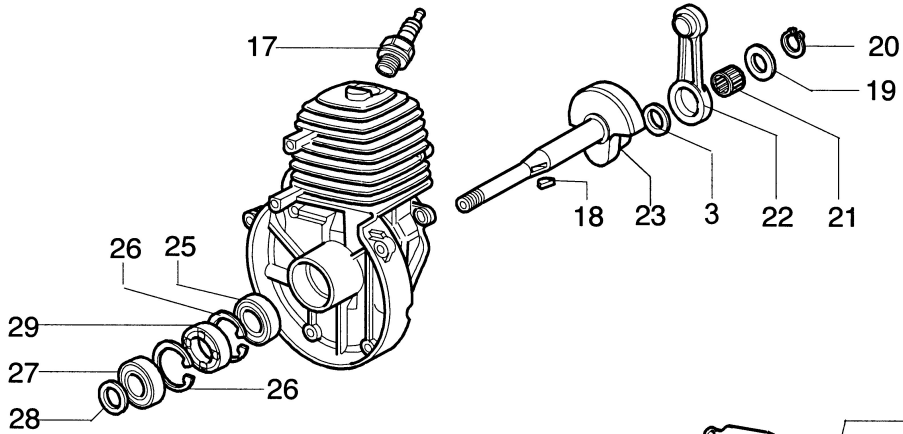

Illustrated part list (Head "Load & Go" D.130)

изображение Engine

Ref.Nu	Qty	Part number	Description	Validity from	Validity till	Notes	Bulletin
1	1	3960067AR	Screw				
2	1	4161570R	Short block				
3	1	4098683R	Washer				
4	1	61030182R	Plug				
5	4	3819006R	Washer				
6	4	3801015R	Screw				
7	1	61010001R	Cover				
8	2	3916005R	Washer				
9	1	61010005	Muffler cover				
10	2	3806028	Screw				
11	1	4095211R	Plate				
12	1	61010011	Gasket				
13	1	072700048R	Piston ring Ø34				
14	2	3801010R	Screw				
15	2	4160025R	Ring				
16	1	4161030CR	Piston assy Ø34				
17	1	3055101R	Spark plug				
18	1	4098232R	Key				
19	1	3064005AR	Washer				
20	1	3024010R	Snap ring				
21	1	3037026R	Thrust bearing				
22	1	4161599AR	Connecting rod				
23	1	61030174R	Crankshaft				
24	1	61010012R	Muffler				
25	1	3034003R	Bearing				
26	2	3025019R	Ring				
27	1	3035023R	Bearing				
28	1	4160124R	Washer				
29	1	3050030R	Seal ring				