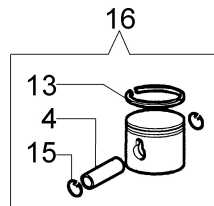

изображение Engine

Ref.Nu	Qty	Part number	Description	Validity from	Validity till	Notes	Bulletin
1	1	3960067AR	Screw				
2	1	4161570R	Short block				
3	1	4098683R	Washer				
4	1	61030182R	Plug				
5	4	3819006R	Washer				
6	4	3801015R	Screw				
7	1	61010001R	Cover				
8	2	3916005R	Washer				
9	1	61010005	Muffler cover				
10	2	3806028	Screw				
11	1	4095211R	Plate				
12	1	61010011	Gasket				
13	1	072700048R	Piston ring Ø34				
14	2	3801010R	Screw				
15	2	4160025R	Ring				
16	1	4161030CR	Piston assy Ø34				
17	1	3055101R	Spark plug				
18	1	4098232R	Key				
19	1	3064005AR	Washer				
20	1	3024010R	Snap ring				
21	1	3037026R	Thrust bearing				
22	1	4161599AR	Connecting rod				
23	1	61030174R	Crankshaft				
24	1	61010012R	Muffler				
25	1	3034003R	Bearing				
26	2	3025019R	Ring				
27	1	3035023R	Bearing				
28	1	4160124R	Washer				
29	1	3050030R	Seal ring