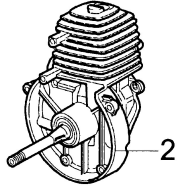

изображение Engine

Ref.Nu	Qty	Part number	Description	Validity from	Validity till	Notes	Bulletin
1	1	3960067AR	Screw				
2	1	4161570R	Short block				
3	1	4098683R	Washer				
4	1	61030182R	Plug				
5	4	3819006R	Washer				
6	4	3801015R	Screw				
7	1	61010001R	Cover				
8	2	3916005R	Washer				
9	1	61010005	Muffler cover				
10	2	3806028	Screw				
11	1	4095211R	Plate				
12	1	61010011	Gasket				
13	1	072700048R	Piston ring Ø34				
14	2	3801010R	Screw				
15	2	4160025R	Ring				
16	1	4161030CR	Piston assy Ø34				
17	1	3055101R	Spark plug				
18	1	4098232R	Key				
19	1	3064005AR	Washer				
20	1	3024010R	Snap ring				
21	1	3037026R	Thrust bearing				
22	1	4161599AR	Connecting rod				
23	1	61030174R	Crankshaft				
24	1	61010012R	Muffler				
25	1	3034003R	Bearing				
26	2	3025019R	Ring				
27	1	3035023R	Bearing				
28	1	4160124R	Washer				
29	1	3050030R	Seal ring