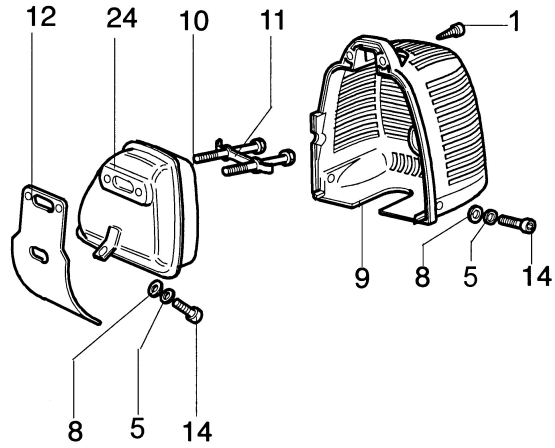

изображение Engine

Ref.Nu	Qty	Part number	Description	Validity from	Validity till	Notes	Bulletin
1	1	3960067AR	Screw				
2	1	4161570R	Short block				
3	1	4098683R	Washer				
4	1	61030182R	Plug				
5	4	3819006R	Washer				
6	4	3801015R	Screw				
7	1	61010001R	Cover				
8	2	3916005R	Washer				
9	1	61010005	Muffler cover				
10	2	3806028	Screw				
11	1	4095211R	Plate				
12	1	61010011	Gasket				
13	1	072700048R	Piston ring Ø34				
14	2	3801010R	Screw				
15	2	4160025R	Ring				
16	1	4161030CR	Piston assy Ø34				
17	1	3055101R	Spark plug				
18	1	4098232R	Key				
19	1	3064005AR	Washer				
20	1	3024010R	Snap ring				
21	1	3037026R	Thrust bearing				
22	1	4161599AR	Connecting rod				
23	1	61030174R	Crankshaft				
24	1	61010012R	Muffler				
25	1	3034003R	Bearing				
26	2	3025019R	Ring				
27	1	3035023R	Bearing				
28	1	4160124R	Washer				
29	1	3050030R	Seal ring