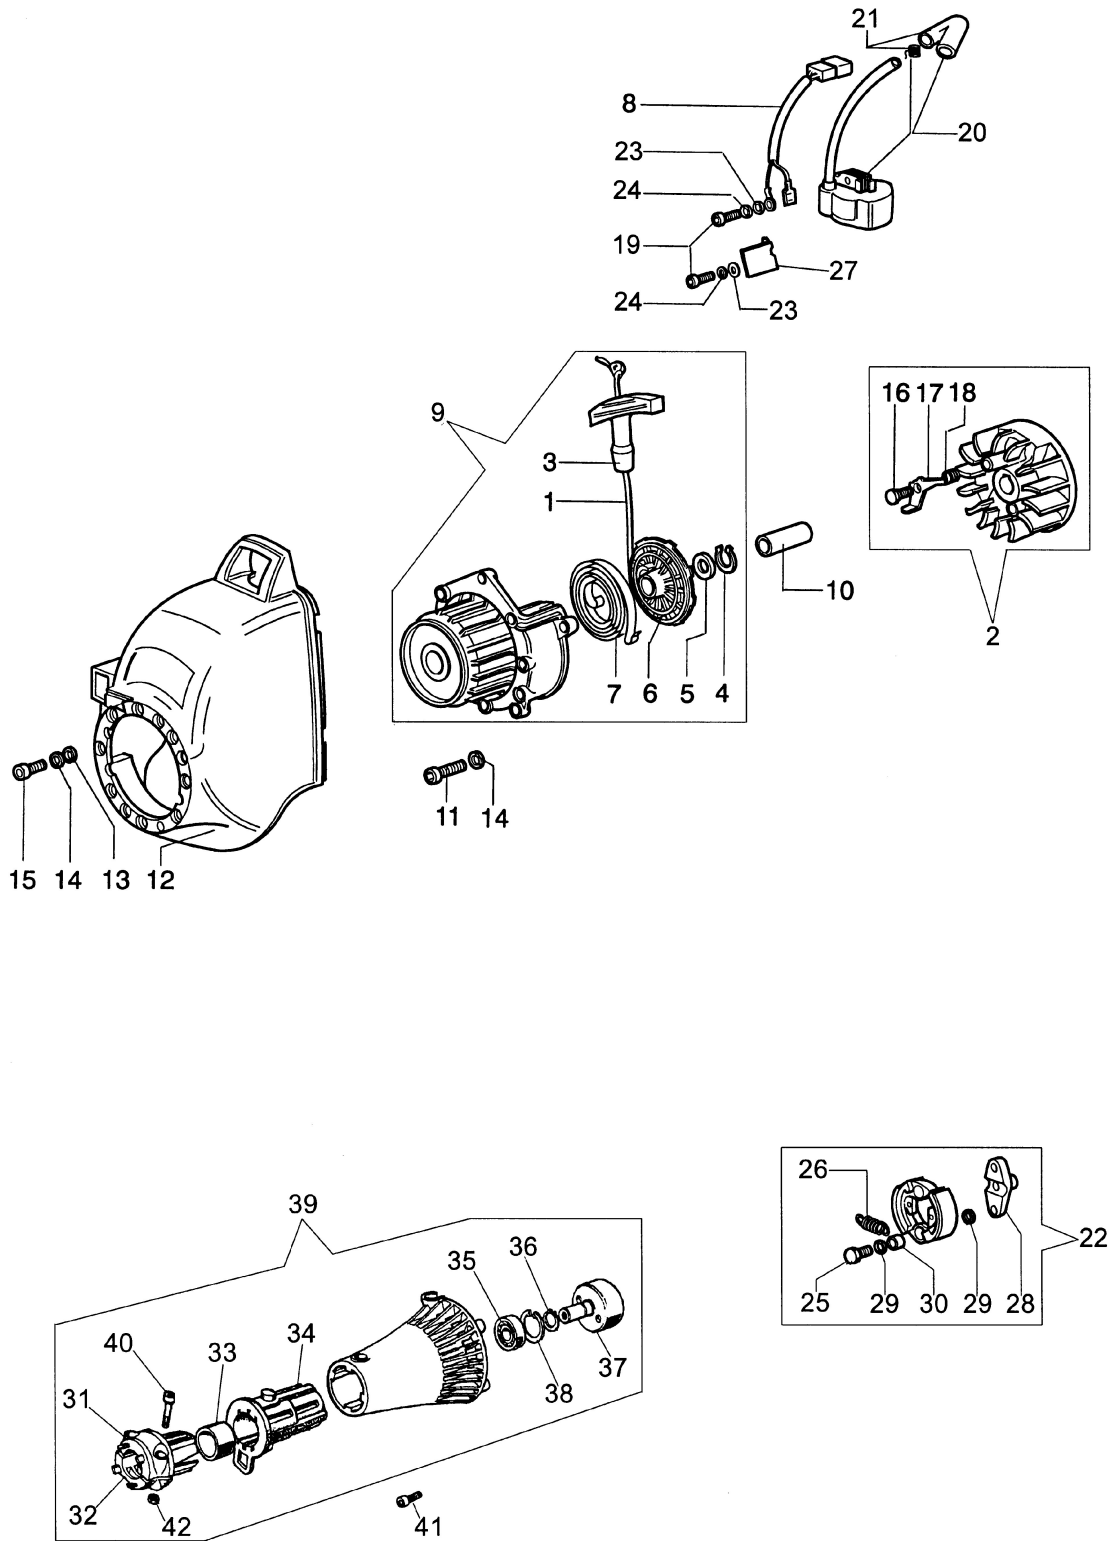

Illustrated part list (Head "Load & Go" D.130)

изображение Engine

Ref.Nu	Qty	Part number	Description	Validity from	Validity till	Notes	Bulletin
1	1	3960067AR	Screw				
2	1	4161570R	Short block				
3	1	4098683R	Washer				
4	1	61030182R	Plug				
5	4	3819006R	Washer				
6	4	3801015R	Screw				
7	1	61010001R	Cover				
8	2	3916005R	Washer				
9	1	61010005	Muffler cover				
10	2	3806028	Screw				
11	1	4095211R	Plate				
12	1	61010011	Gasket				
13	1	072700048R	Piston ring Ø34				
14	2	3801010R	Screw				
15	2	4160025R	Ring				
16	1	4161030CR	Piston assy Ø34				
17	1	3055101R	Spark plug				
18	1	4098232R	Key				
19	1	3064005AR	Washer				
20	1	3024010R	Snap ring				
21	1	3037026R	Thrust bearing				
22	1	4161599AR	Connecting rod				
23	1	61030174R	Crankshaft				
24	1	61010012R	Muffler				
25	1	3034003R	Bearing				
26	2	3025019R	Ring				
27	1	3035023R	Bearing				
28	1	4160124R	Washer				
29	1	3050030R	Seal ring				