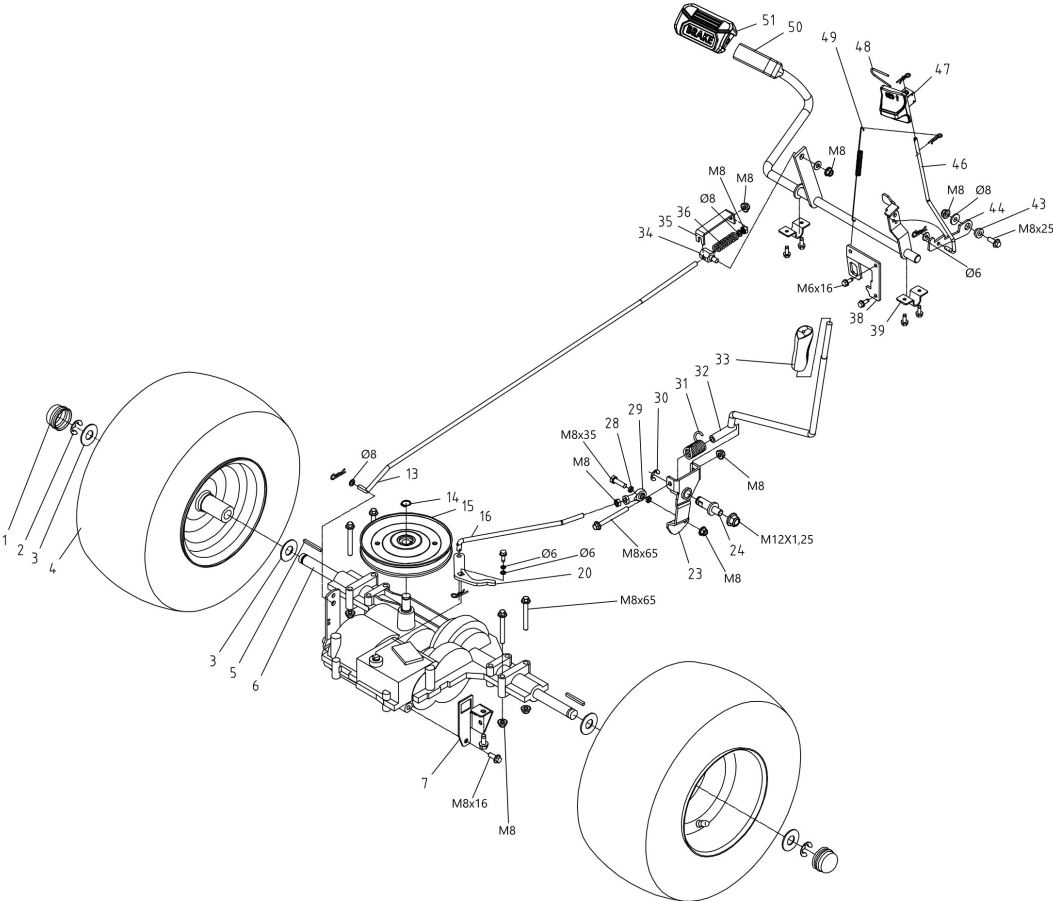

## изображение Front axle

Ref.Nu	Qty	Part number	Description	Validity from	Validity till	Notes	Bulletin
1	2	TS000198R	Hub cap				
3	2	TS000199R	Washer				
4	4	TS000200R	Spacer				
5	2	TS000018R	Compl. front wheel				
5,4	4	TS000204R	Thrust bearing				
6	1	TS000019R	Pin			Destro; Right	
8	4	TS000020R	Bushing				
9	1	TS000205R	Front axle				
11	1	TS000021R	Lever				
12	2	TS000083R	Washer				
17	1	TS000206R	Spacer				
18	2	TS000068R	Nipple				
21	1	TS000022R	Pin			Sinistro; Left	

## изображение Steering arm

Ref.Nu	Qty	Part number	Description	Validity from	Validity till	Notes	Bulletin
1	1	TS000267R	Joint				
3	1	TS000268R	Tie rod				
5	1	TS000269R	Plate				
8	1	TS000270R	Sleeve				
9	1	TS000271R	Bushing				
10	1	TS000272R	Snap ring				
11	1	TS000273R	Steering arm				
13	2	TS000274R	Bushing				
14	1	TS000275R	Tie rod				
16	1	TS000026R	Sprocket				
17	1	TS000276R	Pin				
19	1	TS000378R	Bushing				
20	1	TS000277R	Bushing				
21	1	TS000278R	Cotter pin				
22	1	TS000279R	Fixing plate				
23	2	TS000280R	Bushing				
24	1	TS000027R	Sector				
25	1	TS000281R	Fixing plate				
26	1	TS000282R	Joint				
28	1	TS000283R	Spacer				
30	1	TS000284R	Steering wheel				
31	1	TS000028R	Support				
32	1	TS000379R	Washer				
33	1	TS000375R	Cover			Rosso - Red	