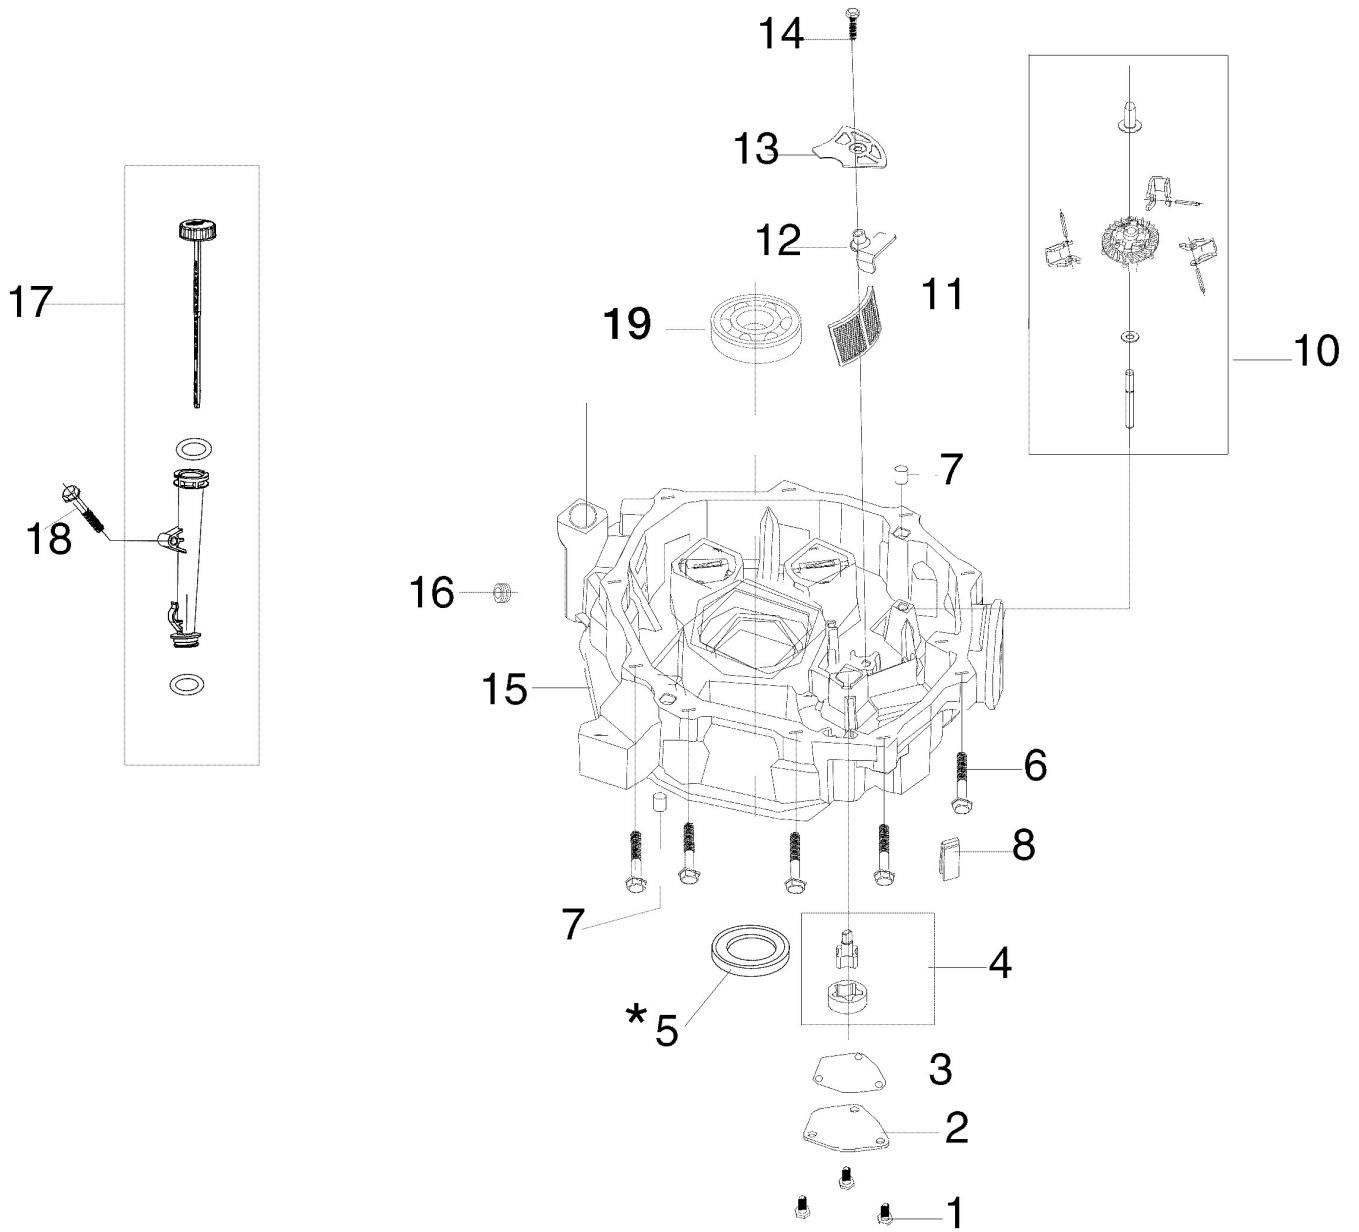

9 *

изображение Crankcase cover

Ref.Nu	Qty	Part number	Description	Validity from	Validity till	Notes	Bulletin
1	3	L66150251	Screw				
2	1	L66150768	Oil pump cover				
3	1	L66150756	Seal ring				
4	1	L66150767	Oil pump				
5	1	L66150830	Oil seal				
6	10	L66150820	Bolt				
7	2	L66150828	Pin				
8	1	L66150772	Deflector				
9	1	L66151179	Gasket set				
10	1	L66150662	Governor				
11	1	L66150769	Oil filter				
12	1	L66150752	Plate				
13	1	L66150770	Filter cover				
14	1	L66150817	Bolt				
15	1	L66151493	Cover				
16	1	L66150743	Close nipple				
17	1	L66150740	Oil cap assy				
18	1	L66150453	Screw				
19	1	L66150665	Bearing