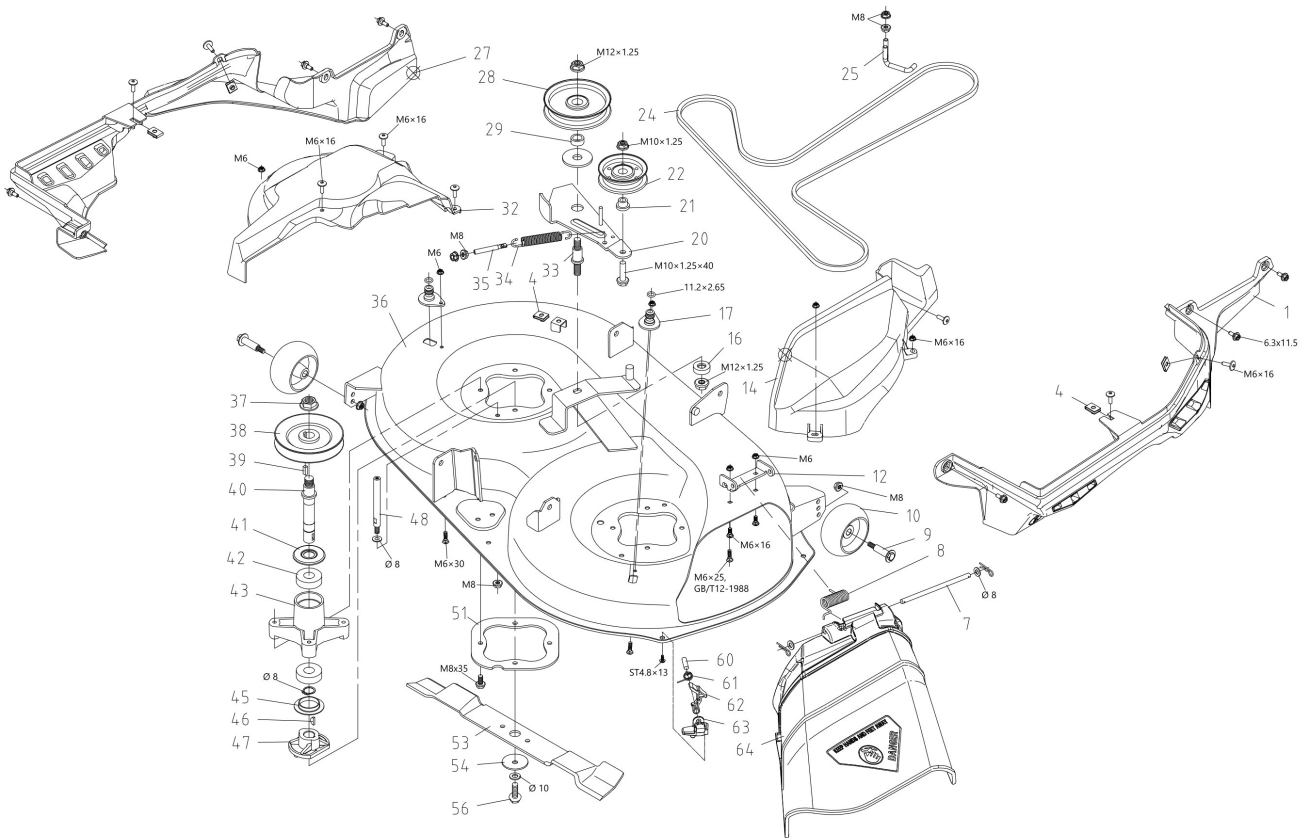

## изображение Mulching Kit

---

Ref.Nu	Qty	Part number	Description	Validity from	Validity till	Notes	Bulletin
3	2	TS000043R	Hook				
4	2	TS000044R	Tie rod				
6	1	TS000046R	Deflector				

## изображение Mowing deck

Ref.Nu	Qty	Part number	Description	Validity from	Validity till	Notes	Bulletin
1	1	TS000115R	Right guard				
4	5	TS000066R	Clamp				
7	1	TS000116R	Pin				
8	1	TS000117R	Spring				
9	2	TS000071R	Screw				
10	2	TS000074R	Wheel				
12	1	TS000118R	Mount				
14	1	TS000119R	Belt cover				
16	1	TS000120R	Bushing				
17	2	TS000104R	Water hose connection				
20	1	TS000121R	Lever				
21	1	TS000122R	Bushing				
22	1	TS000007R	Pulley				
24	1	TS000123R	Belt				
25	1	TS000124R	Bracket				
27	1	TS000125R	Guard sx				
28	1	TS000126R	Pulley				
29	1	TS000127R	Bushing				
32	1	TS000128R	Belt cover				
33	1	TS000129R	Spacer				
34	1	TS000130R	Spring				
35	1	TS000065R	Screw				
36	1	TS000131R	Mowing deck				
37	2	TS000132R	Nut				
38	2	TS000111R	Pulley				
39	2	TS000082R	Key				
40	2	TS000133R	Blade shaft				
41	2	TS000085R	Disc (guard)				
42	4	TS000086R	Thrust bearing				
43	2	TS000134R	Support				
45	2	TS000135R	Guard				
46	2	TS000099R	Key				
47	2	TS000095R	Blade hub				
48	1	TS000136R	Pin				
51	2	TS000091R	Plate				
53	2	TS000137R	Blade				
54	2	TS000097R	Washer				
56	2	TS000098R	Screw				
60	1	TS000138R	Pin				
61	1	TS000139R	Spring				
62	1	TS000140R	Locking lever				
63	1	TS000141R	Lever support				
64	1	TS000142R	Deflector				