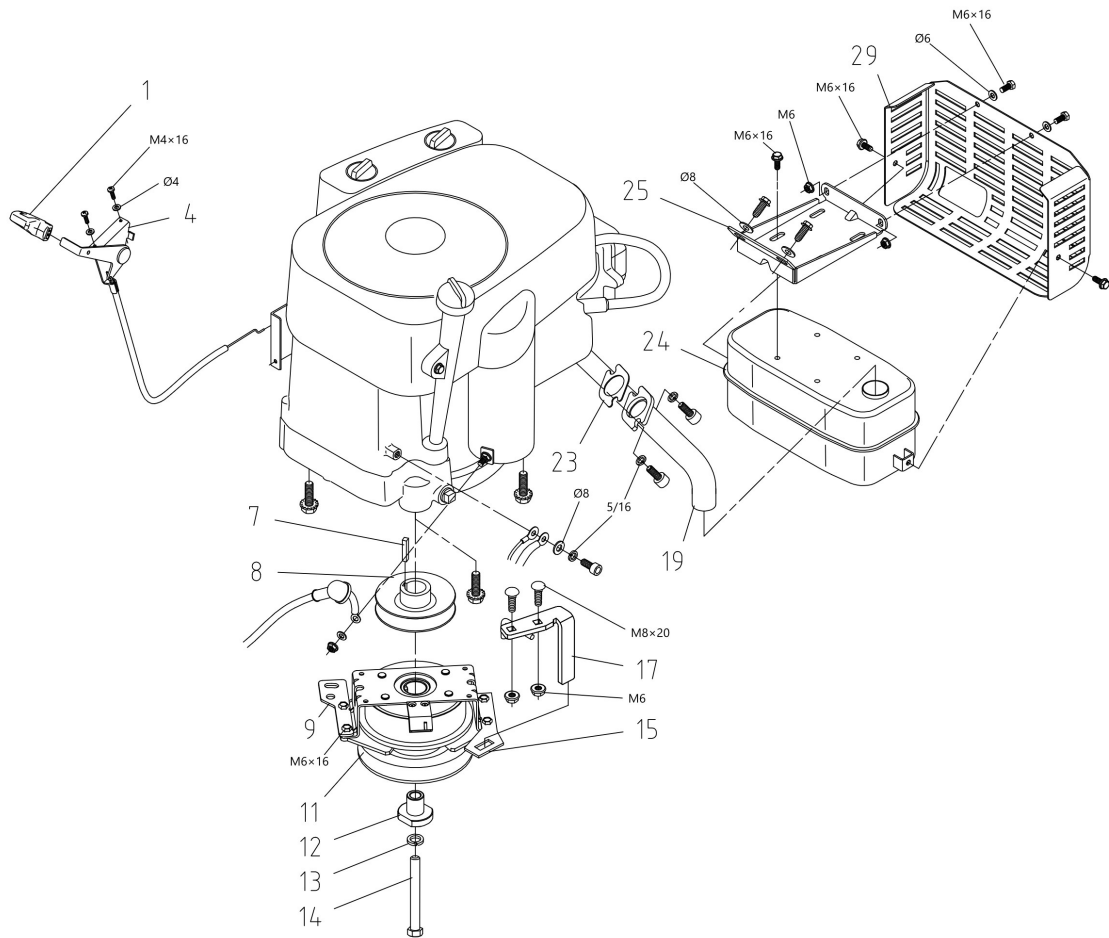

## изображение Mowing deck

Ref.Nu	Qty	Part number	Description	Validity from	Validity till	Notes	Bulletin
1	1	TS000115R	Right guard				
4	5	TS000066R	Clamp				
7	1	TS000116R	Pin				
8	1	TS000117R	Spring				
9	2	TS000071R	Screw				
10	2	TS000074R	Wheel				
12	1	TS000118R	Mount				
14	1	TS000119R	Belt cover				
16	1	TS000120R	Bushing				
17	2	TS000104R	Water hose connection				
20	1	TS000121R	Lever				
21	1	TS000122R	Bushing				
22	1	TS000007R	Pulley				
24	1	TS000123R	Belt				
25	1	TS000124R	Bracket				
27	1	TS000125R	Guard sx				
28	1	TS000126R	Pulley				
29	1	TS000127R	Bushing				
32	1	TS000128R	Belt cover				
33	1	TS000129R	Spacer				
34	1	TS000130R	Spring				
35	1	TS000065R	Screw				
36	1	TS000131R	Mowing deck				
37	2	TS000132R	Nut				
38	2	TS000111R	Pulley				
39	2	TS000082R	Key				
40	2	TS000133R	Blade shaft				
41	2	TS000085R	Disc (guard)				
42	4	TS000086R	Thrust bearing				
43	2	TS000134R	Support				
45	2	TS000135R	Guard				
46	2	TS000099R	Key				
47	2	TS000095R	Blade hub				
48	1	TS000136R	Pin				
51	2	TS000091R	Plate				
53	2	TS000137R	Blade				
54	2	TS000097R	Washer				
56	2	TS000098R	Screw				
60	1	TS000138R	Pin				
61	1	TS000139R	Spring				
62	1	TS000140R	Locking lever				
63	1	TS000141R	Lever support				
64	1	TS000142R	Deflector				