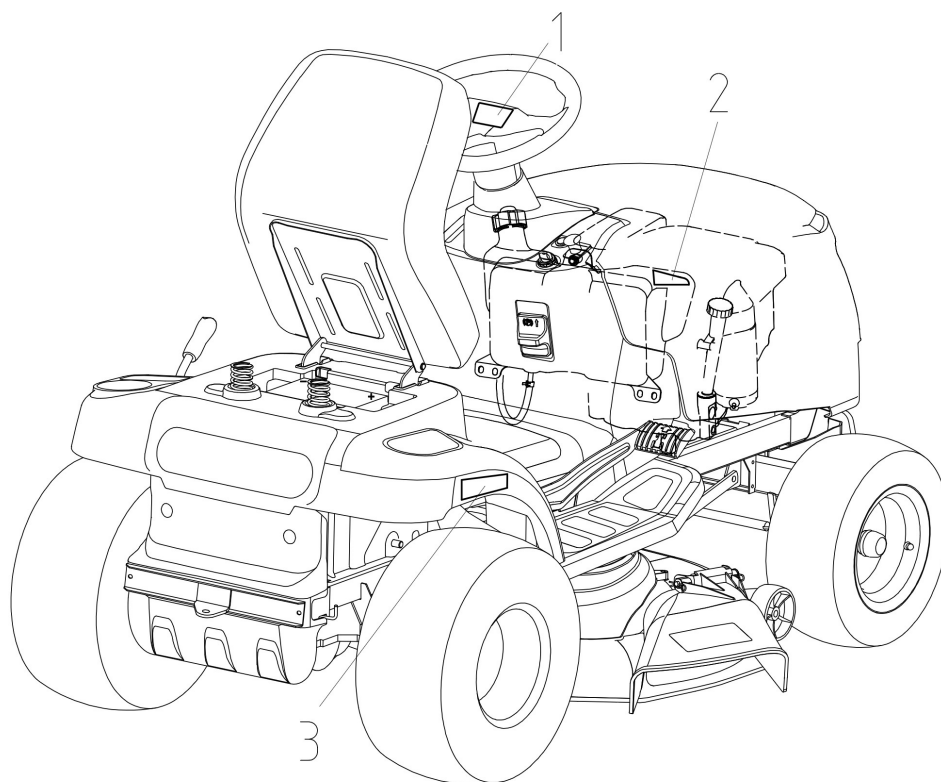

изображение Labels

Ref.Nu	Qty	Part number	Description	Validity from	Validity till	Notes	Bulletin
1	1	TS000405R	Label				
2	1	TS000396R	Label				
3	1	TS000387R	Label			99L/12,5KM