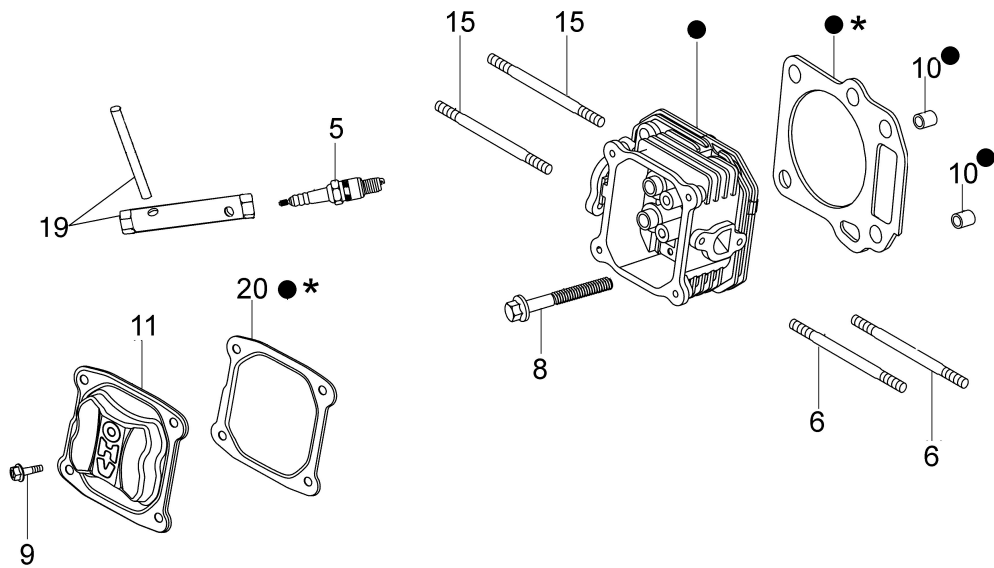

изображение Cylinder head and valve

Ref.Nu	Qty	Part number	Description	Validity from	Validity till	Notes	Bulletin
1	2	L66150368	Compensator				
2	2	L66150403	Slide				
3	1	L66150102A	Camshaft assy				
4	1	L66150399	Washer				
5	1	3055123R	Spark plug				
6	2	L66150709	Stud	11/2013			
6	2	L66150396	Stud		10/2013		
7	1	L66150221	Head comp.cylinder				
8	4	L66150720	Screw				
9	4	L66150393	Screw				
10	2	L66150350	Plug				
11	1	L66150394	Cover				
12	2	L66150365	Ring				
13	2	L66150366	Valves spring				
14	1	L66150472	Suction/exhaust valve kit				
15	2	L66150241	Stud				
16	1	L66150096	Plate				
17	1	L66150722	Equalizer rod				
18	1	L66150245	Gasket set		10/2013		
18	1	L66150724	Gasket set	11/2013			
19	1	66060414	19 x 21 mm wrench				
20	1	L66150471	Gasket				
21	2	L66150364	Valve