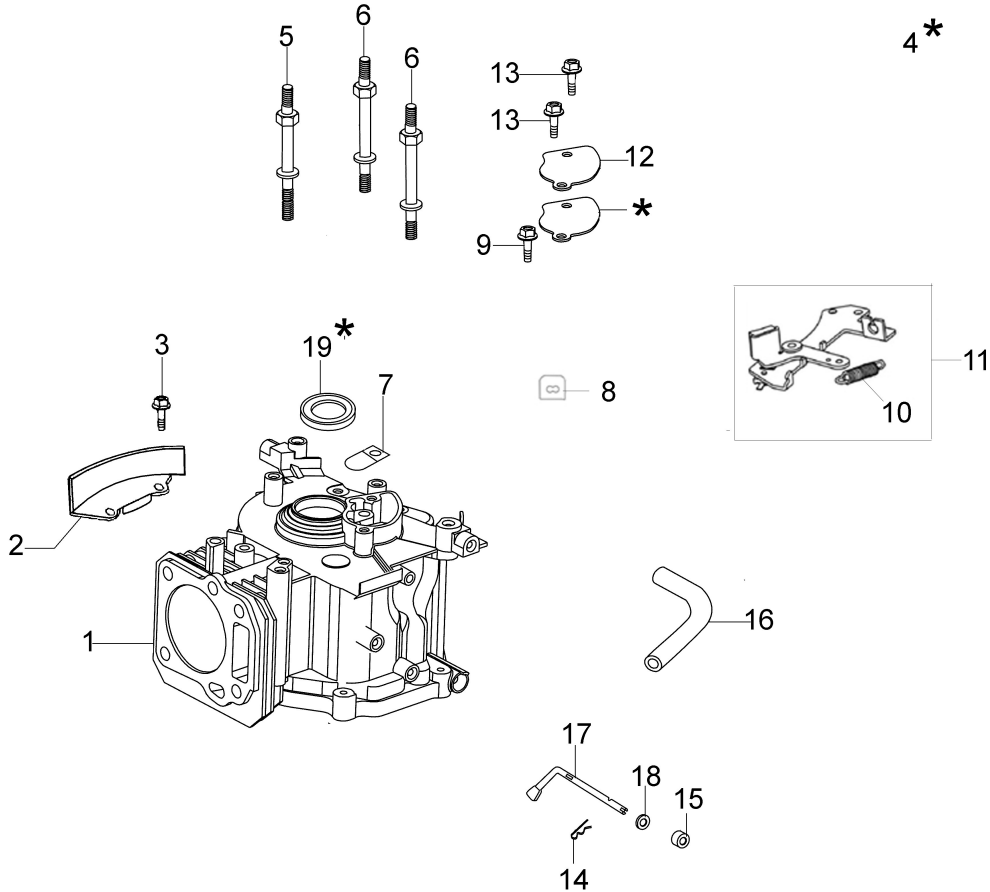

изображение Cylinder and crankcase

Ref.Nu	Qty	Part number	Description	Validity from	Validity till	Notes	Bulletin
1	1	L66151796	Crankcase assy				
2	1	L66150406	Guard				
3	2	L66150251	Screw				
4	1	L66150724	Gasket set	11/2013			
4	1	L66150245	Gasket set		10/2013		
5	1	L66150407	Stud				
6	2	L66150408	Stud				
7	1	L66150410	Reed valve				
8		-	Not available for this product				
9	1	L66150411	Screw				
10	1	L66150257	Spring				
11	1	L66150415	Flyweheel brake				
12	1	L66150244	Cap,breather chamber				
13	2	L66150414	Screw				
14	1	L66150353	Goupille				
15	1	L66150419	Joint				
16	1	L66150246	Tube		10/2013		
16	1	L66150721	Tube	11/2013			
17	1	L66150417	Governor arm shaft				
18	1	L66150035	Rondelle				
19	1	L66150409	Seal ring