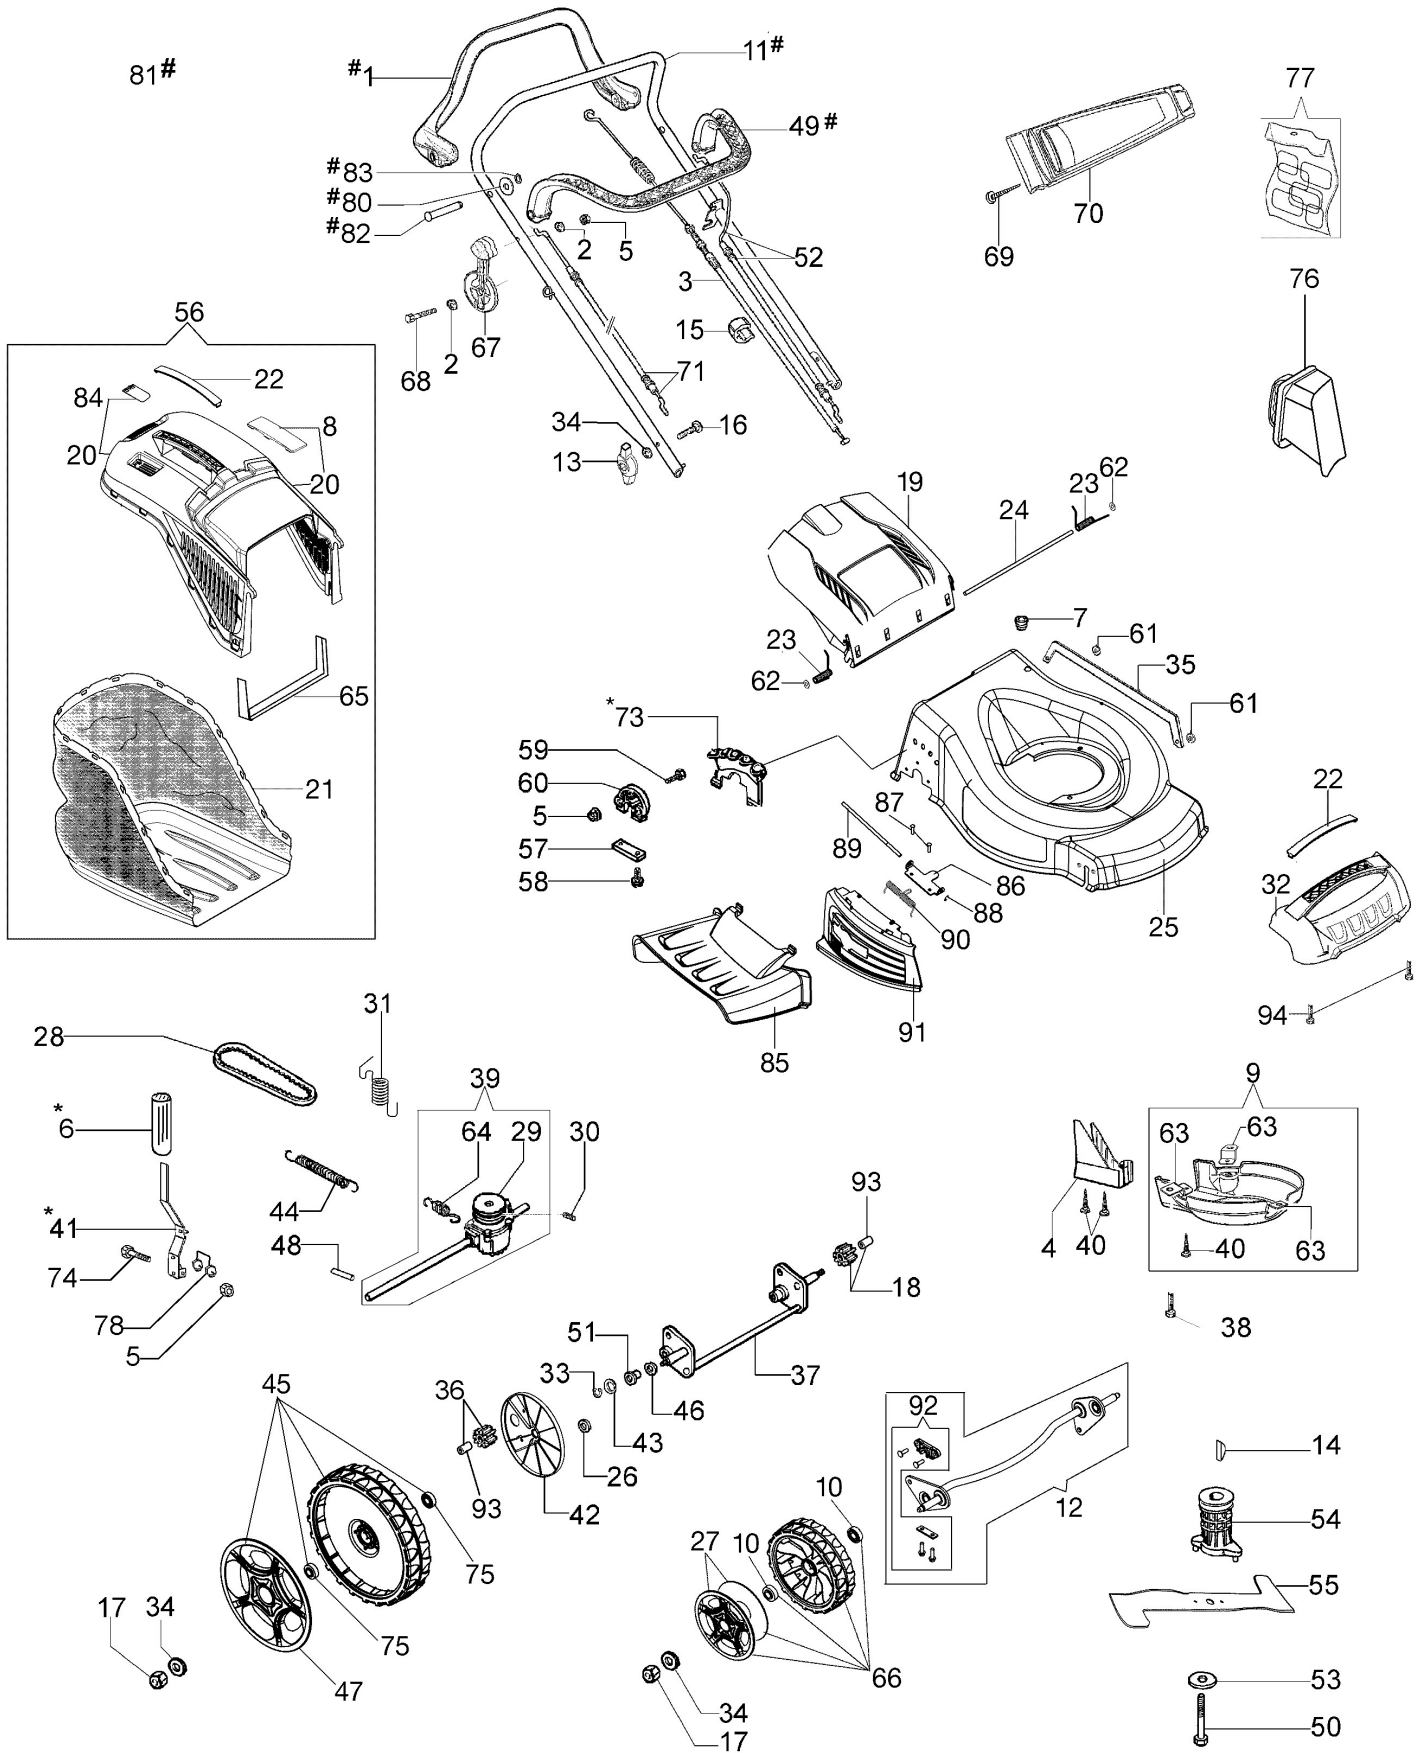

[Carburettor](#)

[Air filter and muffler](#)

[Control lever](#)

[Fuel tank and cover](#)

изображение Illustrated parts list

Ref.Nu	Qty	Part number	Description	Validity from	Validity till	Notes	Bulletin
1	1	66060398BR	Traction lever				
2	2	3918009R	Washer				
3	1	66060058CR	Traction cable				
4	1	66071090	Guard	SN 6193092975			BT5-072-04/13
5	7	3914006R	Nut				
6	1	66070924R	Handle				
7	1	66030038	Grommet				
8	1	66070466R	Lock				
9	1	66070233A	Guard kit				
10	4	3035023R	Bearing	10/14			
10	4	66030081R	Bearing		09/14		
11	1	66060421BR	Handlebar				
12	1	66070749	Axle kit	SN 6195022908			BT5-080-03/15
13	2	66070317R	Tightening handle				
14	1	8202126R	Key				
15	2	66060231R	Band				
16	2	3910015R	Screw				
17	4	3914012R	Nut				
18	1	66070437R	Left sprocket	SN 6195164910			BT5-082-04/15
19	1	66110753R	Shutter			Rosso; Red	
19	1	66110753R	Shutter			Nero; Black	
20	1	66072047R	Frame				
21	1	66070455R	Grassbag				
22	2	66070522R	Cover				
23	1	66110609A	Kit spring				
24	1	66110026R	Deflector axle				
25	1	66070537AR	Deck				
26	2	3916015R	Washer				
27	2	66070727R	Wheel cover	10/14			
27	2	66070573R	Wheel cover		09/14		
28	1	3047025R	Belt				BT5-077-06/14
28	1	3047027R	Belt	SN 6194200046			BT5-076-05/14,
29	1	66071084R	Pulley				
30	1	3022020R	Plug				
31	1	66070035BR	Spring				
32	1	66070488R	Guard				
33	4	3024012R	Snap ring				
34	7	3916008R	Washer				
35	1	66070229	Rod				
36	1	66070436R	Right sprocket	SN 6195164910			BT5-082-04/15
37	1	66070287AR	Rear axle				
38	3	3806076R	Screw				
39	1	66070017ER	Transmission				
40	5	011200035R	Screw				