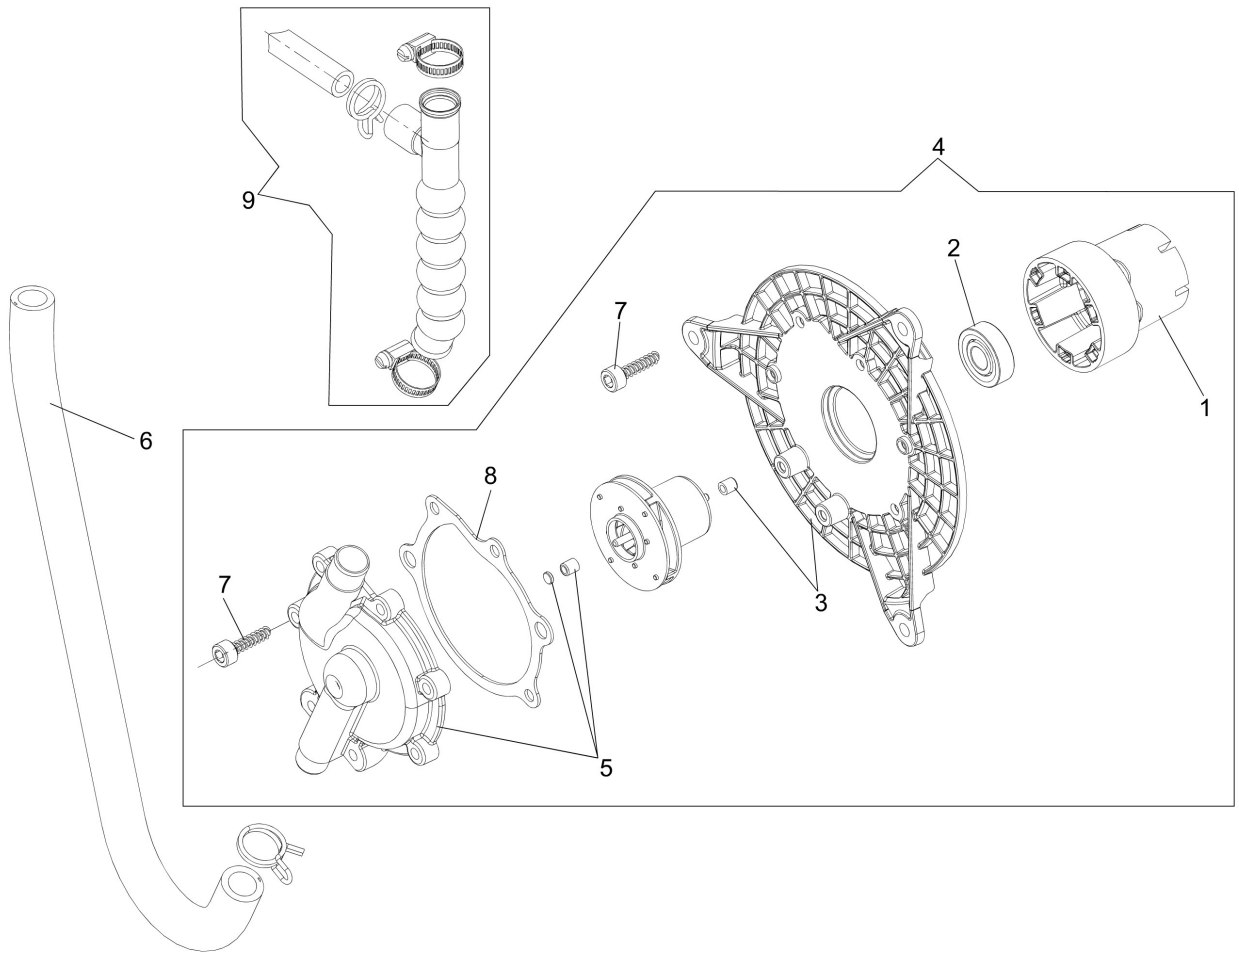

196

изображение Booster pump kit

Ref.Nu	Qty	Part number	Description	Validity from	Validity till	Notes	Bulletin
1	1	CFI0G33300	Clutch driver				
2	1	CFI4002700	Bearing				
3	1	CFI0G32800	Pump body				
4	1	CFI0G33200	Hydraulic pump				
5	1	CFI0G32900	Cover				
6	1	CFI2301000	Tube				
7	10	CFB5307000	Screw				
8	1	CFI2205700	Gasket				
9	1	CFI0G33500	Pipe