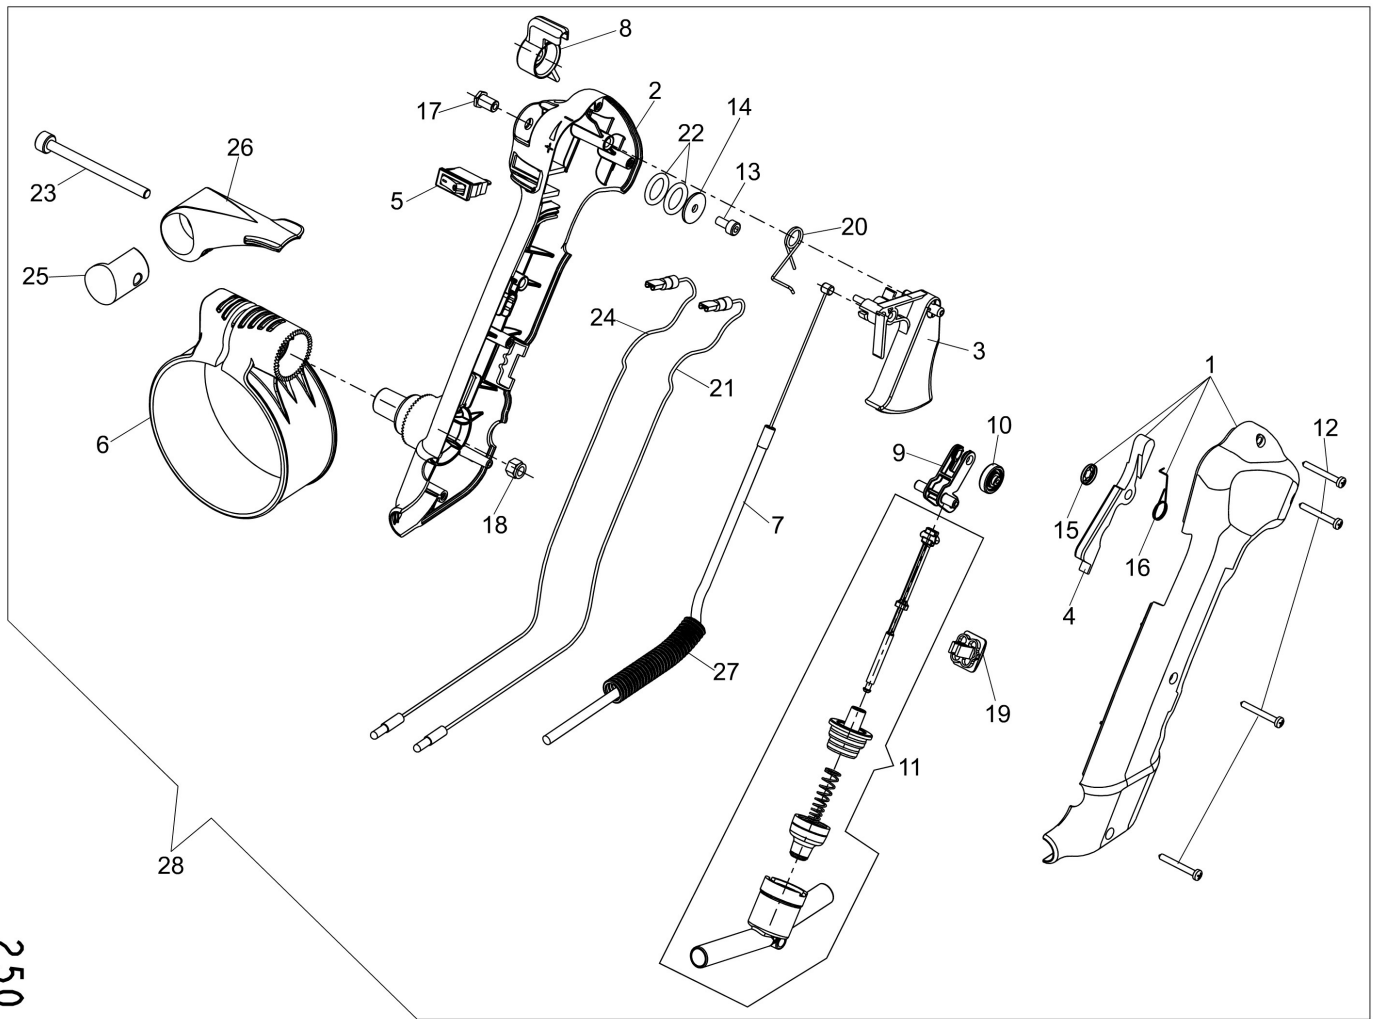

изображение Engine

Ref.Nu	Qty	Part number	Description	Validity from	Validity till	Notes	Bulletin
45	1	CFI0613530	Filter cover				
46	1	CFI8305000	Suction tube				
47	1	CFI0609900	Air filter				
48	1	CFI0610700	Plate				
49	2	CFI0610600	Spacer				
50	1	CFI0804900	Starter pulley				
51	1	CFI0805100	Starter spring				
52	1	CFI0805410	Starter handle				
53	1	CFI2118700	Bushing				
54	1	3760018R	Screw				
55	1	CFI0804501	Starter rope				
56	1	CFI2114400	Air diverter				
57	4	CFA5307400	Screw				
58	4	CFA5307200	Screw				
59	1	CFI0G31810	Body				
60	1	CFI0G34800	Lever group				
61	1	3916003R	Washer				
62	1	CFI0G30800	Gasket set				
63	1	56590025	Crankshaft set				
64	7	CFA6300400	Washer				
65	1	CFA4801700	Nut				
68	1	CFI0G07501	Flywheel set				
69	1	CFI0G40301	Pawl kit			solo per / only for PN CFI0G07501	

250

изображение Handle

Ref.Nu	Qty	Part number	Description	Validity from	Validity till	Notes	Bulletin
1	1	CFI0G31501	Schell set				
2	1	CFI3401800	Schell				
3	1	CFI3402901	Throttle lever				
4	1	CFI1202902	Lever				
5	1	CFI3010200	Switch (stop)				
6	1	CFI3402800	Band				
7	1	CFI3401202	Accelerator cable				
8	1	CFI3402000	Control lever				
9	1	CFI3402200	Lever				
10	1	CFI3402500	Adjustment wheel				
11	1	CFI0G32700	Complete valve				
12	4	CFA5303100	Screw				
13	1	300000058R	Screw				
14	1	CFA3401500	Washer				
15	1	CFA6201000	Locking				
16	1	CFI1202500	Spring				
17	1	CFI3401401	Pin				
18	1	CFA4800200	Nut				
19	1	CFI3402100	Lever				
20	1	CFI3403001	Spring				
21	1	CFI3010300	Engine stop wire				
22	2	3049016R	O-ring				
23	1	CFA5307400	Screw				
24	1	CFI3013900	Engine stop wire				
25	1	CFI3402400	Body				
26	1	CFI3402700	Cam				
27	1	CFI1205400	Sheath				
28	1	CFI0G31602	Complete handle				