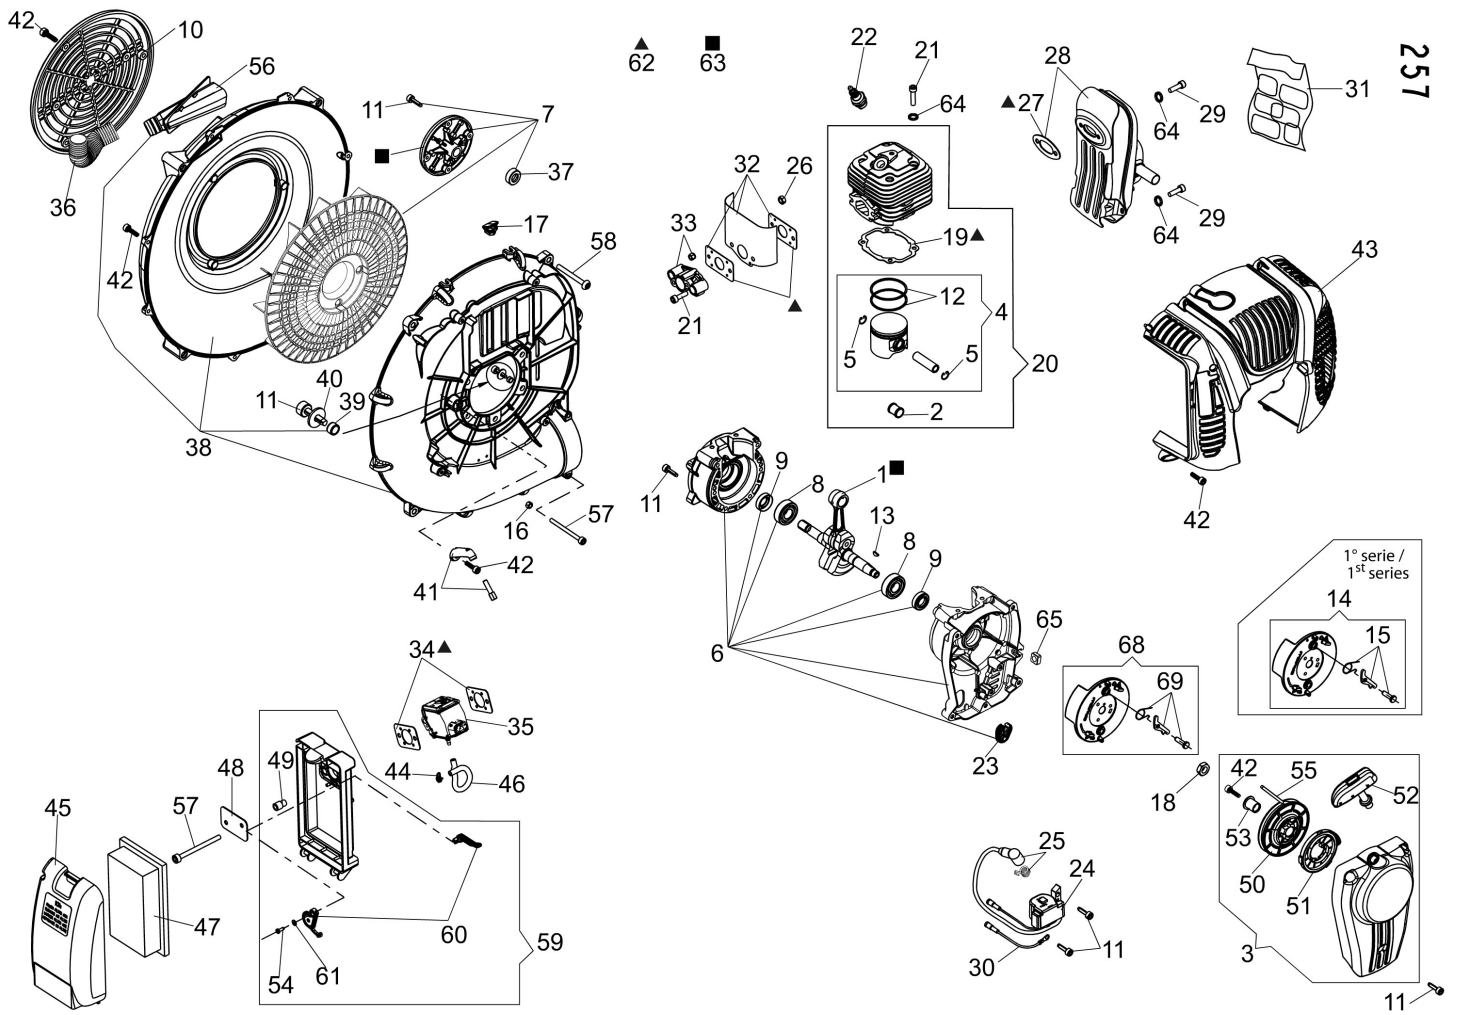

257

изображение Engine

Ref.Nu	Qty	Part number	Description	Validity from	Validity till	Notes	Bulletin
1	1	CFI0201300	Crankshaft				
2	1	CFI4100100	Thrust bearing				
3	1	CFI0G30310	Starter assy				
4	1	CFI0G01900	Piston assy				
5	2	CFA0301400	Seal ring				
6	1	CFI0G30001	Crankcase assy				
7	1	CFI0G43600	Complete fan				
8	2	CFI4000100	Bearing				
9	2	CFI7000100	Oil seal				
10	1	CFI2107302	Guard				
11	20	CFB5303500	Screw				
12	2	CFI0300300	Piston ring				
13	1	3028013R	Key				
14	1	CFI0G07501	Flywheel set				
15	1	CFI0G40300	Pawl kit			solo per / only for PN CFI0G07500	
16	2	3914003R	Nut				
17	2	CFI2115600	Support				
18	1	CFA4700200	Nut				
19	1	CFI0400203	Gasket				
20	1	CFI0G31000	Complete cylinder				
21	4	CFA5006000	Screw				
22	1	3055104R	Spark plug				
23	1	CFI1204900	Buffer				
24	1	CFI3010103	Ignition coil				
25	1	CFI9924900	Cap and spring				
26	2	3912005R	Nut				
27	1	CFI0504800	Gasket				
28	1	CFI0G44220	Muffler assy				
29	5	CFA5000510	Screw				
30	1	CFI3005301	Engine stop wire				
31	1	CFI0G40520	Labels kit				
32	1	CFI0G31200	Engine gasket set				
33	1	CFI0G29210	Insulator				
34	2	CFI0405000	Gasket				
35	1	CFI0613401	Carburetor				
36	1	CFI2115200	Tube				
37	1	CFI2118200	Spacer				
38	1	CFI0G32111	Fan cover				
39	5	CFA2110700	Spacer				
40	5	3918005R	Washer				
41	1	CFI0G34900	Support				
42	13	CFB5307000	Screw				
43	1	CFI1205001	Guard				
44	1	CFA6903400	Band