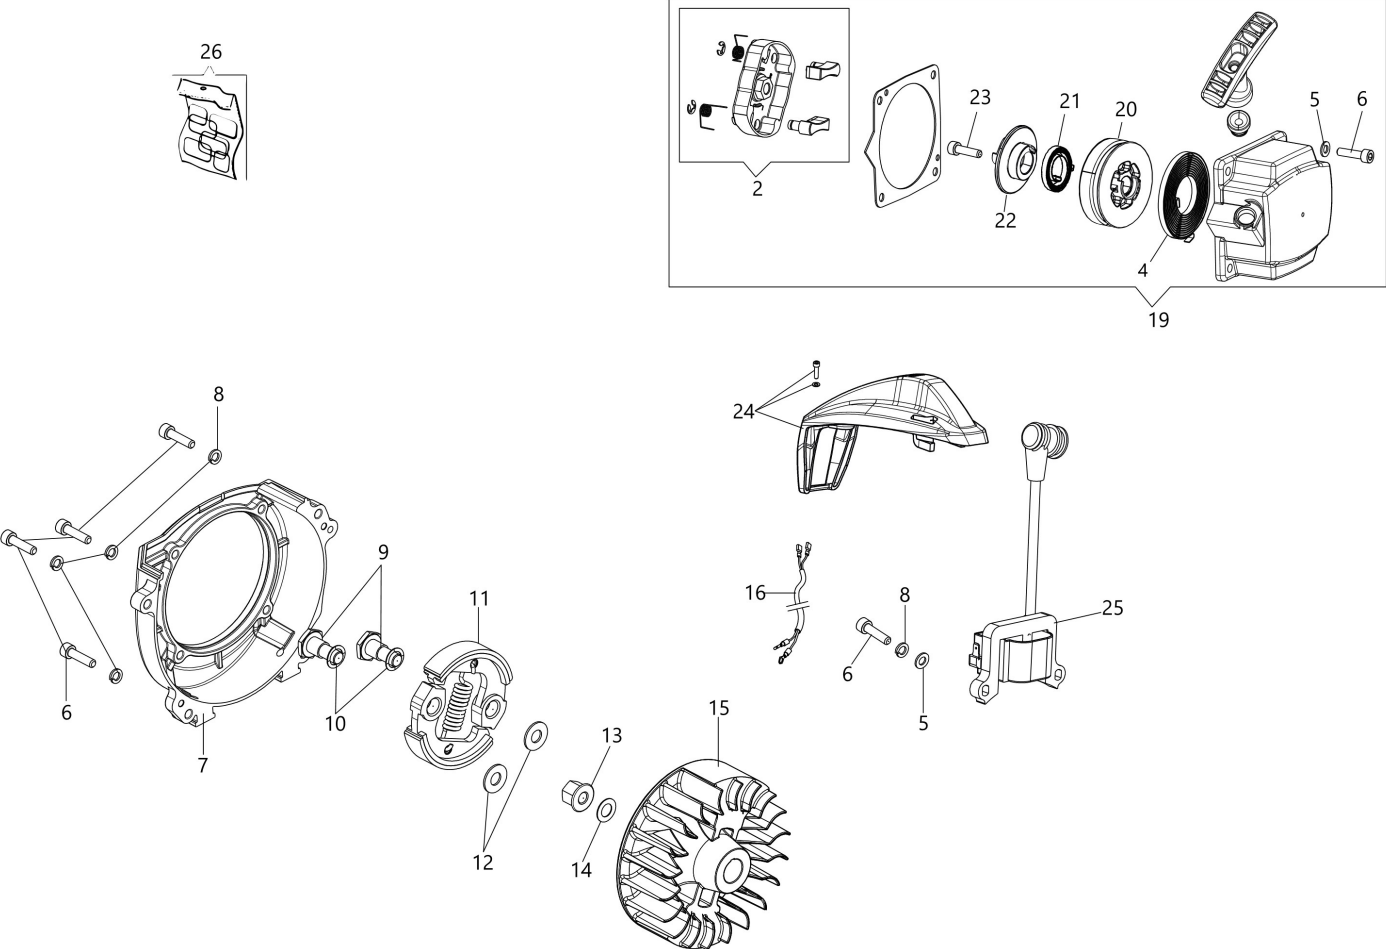

DSH 500 T Brushcutter

Документы

Engine

Transmission

Starter assy and clutch

Tank and air filter

Carburetor

Head

изображение Engine

Ref.Nu	Qty	Part number	Description	Validity from	Validity till	Notes	Bulletin
1	3	3960121R	Screw				
2	1	61510105	Kit Cover				
3	1	3055104R	Spark plug				
4	4	3860095R	Screw				
5	1	61450206R	Complete muffler				
6	1	61450242AR	Gasket				
7	2	3801065R	Screw				
8	2	3916006R	Washer				
9	1	3801011R	Screw				
10	1	61450367R	Muffler cover				
11	1	61510103	Complete cylinder				
12	2	50080013R	Piston ring Ø45				
13	2	61450013R	Ring				
14	1	61510009R	Piston assy				
15	1	61450127AR	Gasket				
16	4	3860096R	Screw				
17	1	61452001BR	Crankcase assy				
18	1	3050056R	Oil seal				
19	2	3035065R	Bearing				
20	1	61450001BR	Crankshaft				
21	1	3028020R	Key				
22	1	50110044R	Bearing				
23	1	3050057R	Oil seal				
24	1	61450443	Gasket set				
26	2	3801009R	Screw				
25	2	3916005R	Washer				
27	1	61510104R	Short block				
28	1	61510080R	Carter				
29	1	3960167R	Screw				
30	1	61510055AR	Deflector				

изображение Transmission

Ref.Nu	Qty	Part number	Description	Validity from	Validity till	Notes	Bulletin
2	1	BF000145R	Throttle cable				
4	1	63070002AR	Harness				
5	1	BF000124R	Starter case				
6	1	BF000011R	Clutch drum				
7	1	BF000117R	Band				
8	1	BF000118R	Support				
9	1	BF000125R	Complete clamp				
10	1	BF000130R	Tube Ø32				
11	1	BF000126R	Drive shaft				
12	1	BF000127R	Bracket				
13	1	BF000029R	Guard kit				
14	1	BF000009R	Blade				
15	1	BF000128R	Bevel gear				
16	1	BF000007R	Nut				
17	1	BF000037R	Hub				
18	1	BF000038R	Flange				
19	1	BF000129R	Safety ring				
20	1	BF000059R	Complete handle	Settembre 2020 /			
21	1	BF000058R	Handle and knob	Settembre 2020 /			
22	1	BF000149R	Throttle lever assy	September 2020			