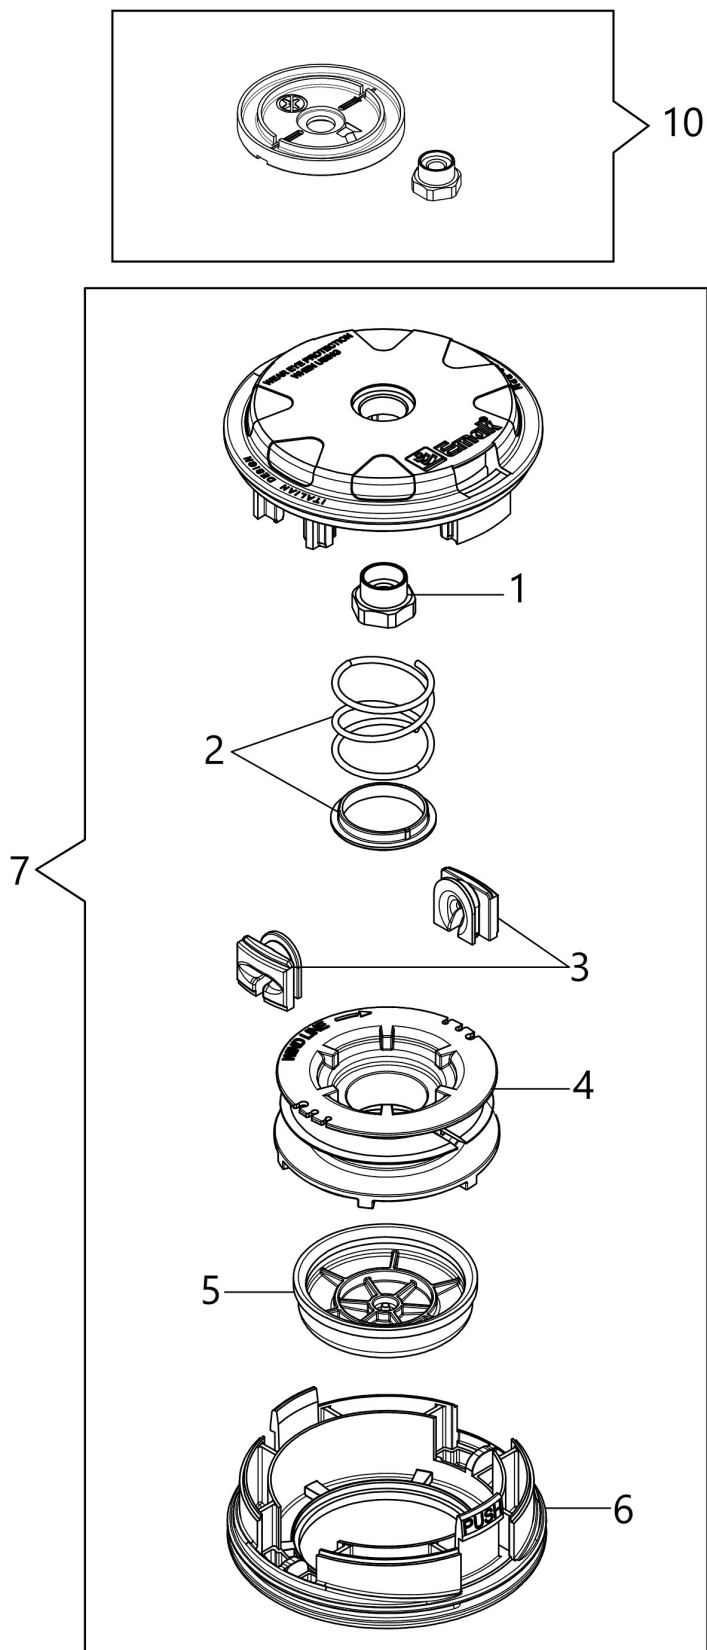

изображение Head

Ref.Nu	Qty	Part number	Description	Validity from	Validity till	Notes	Bulletin
1	1	63120040R	Nut				
2	1	63120031R	Kit spring				
3	2	63120001R	Bushing				
4	1	63120010R	Nylon spool				
5	1	63120011R	Knob kit				
6	1	63120012R	Lower cover				
7	1	61459100	Complete nylon head Ø 2,4				
7	1	61459102	Complete nylon head Ø 3				
10	1	61460055	Guard kit