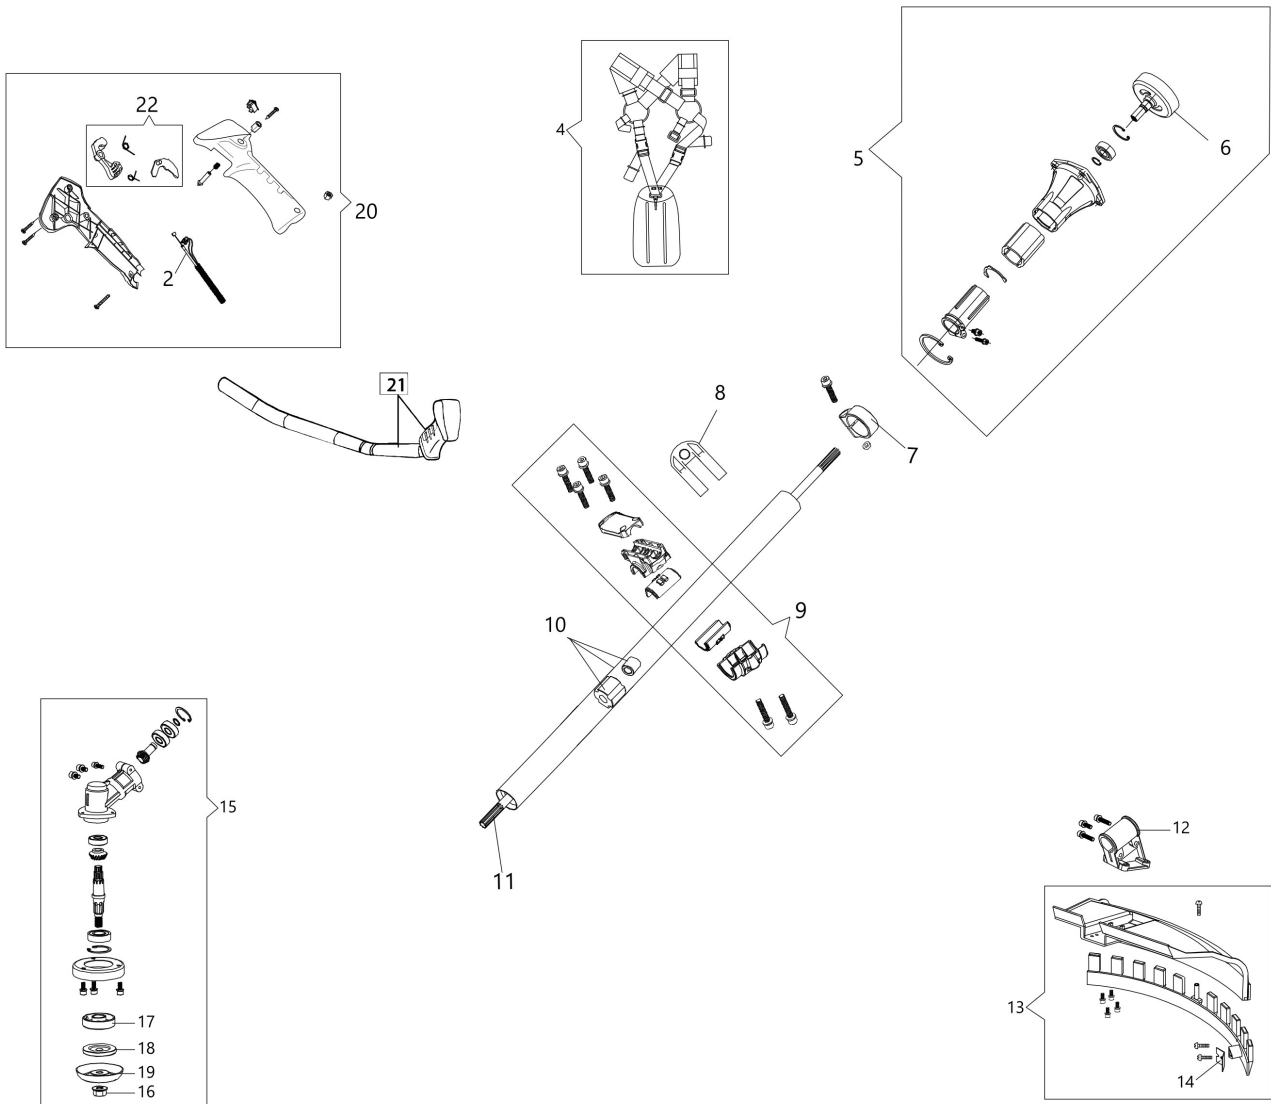

DSH 500 T Brushcutter

Документы

Engine

Transmission

Starter assy and clutch

Tank and air filter

Carburetor

Head

изображение Engine

Ref.Nu	Qty	Part number	Description	Validity from	Validity till	Notes	Bulletin
1	3	3960121R	Screw				
2	1	61510105	Kit Cover				
3	1	3055104R	Spark plug				
4	4	3860095R	Screw				
5	1	61450206R	Complete muffler				
6	1	61450242AR	Gasket				
7	2	3801065R	Screw				
8	2	3916006R	Washer				
9	1	3801011R	Screw				
10	1	61450367R	Muffler cover				
11	1	61510103	Complete cylinder				
12	2	50080013R	Piston ring Ø45				
13	2	61450013R	Ring				
14	1	61510009R	Piston assy				
15	1	61450127AR	Gasket				
16	4	3860096R	Screw				
17	1	61452001BR	Crankcase assy				
18	1	3050056R	Oil seal				
19	2	3035065R	Bearing				
20	1	61450001BR	Crankshaft				
21	1	3028020R	Key				
22	1	50110044R	Bearing				
23	1	3050057R	Oil seal				
24	1	61450443	Gasket set				
26	2	3801009R	Screw				
25	2	3916005R	Washer				
27	1	61510104R	Short block				
28	1	61510080R	Carter				
29	1	3960167R	Screw				
30	1	61510055AR	Deflector				

изображение Transmission

Ref.Nu	Qty	Part number	Description	Validity from	Validity till	Notes	Bulletin
2	1	BF000145R	Throttle cable				
4	1	63070002AR	Harness				
5	1	BF000124R	Starter case				
6	1	BF000011R	Clutch drum				
7	1	BF000117R	Band				
8	1	BF000118R	Support				
9	1	BF000125R	Complete clamp				
10	1	BF000130R	Tube Ø32				
11	1	BF000126R	Drive shaft				
12	1	BF000127R	Bracket				
13	1	BF000029R	Guard kit				
14	1	BF000009R	Blade				
15	1	BF000128R	Bevel gear				
16	1	BF000007R	Nut				
17	1	BF000037R	Hub				
18	1	BF000038R	Flange				
19	1	BF000129R	Safety ring				
20	1	BF000059R	Complete handle	Settembre 2020 /			
21	1	BF000058R	Handle and knob	Settembre 2020 /			
22	1	BF000149R	Throttle lever assy	September 2020			