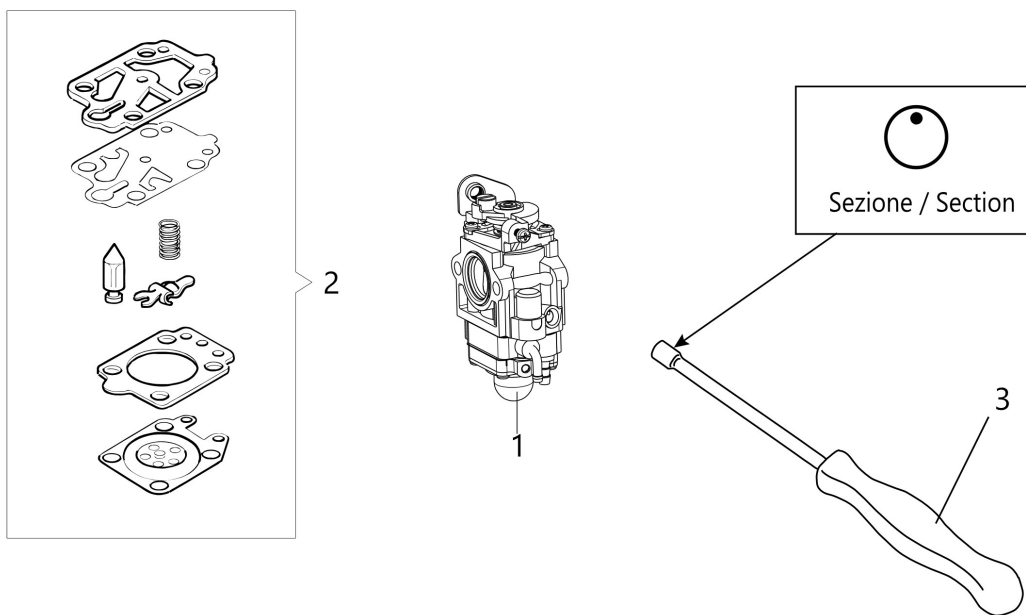

изображение Carburetor

Ref.Nu	Qty	Part number	Description	Validity from	Validity till	Notes	Bulletin
1	1	61450508R	Carburetor				
2	1	2318025R	Repair kit				
3	1	3055155R	Special screwdriver