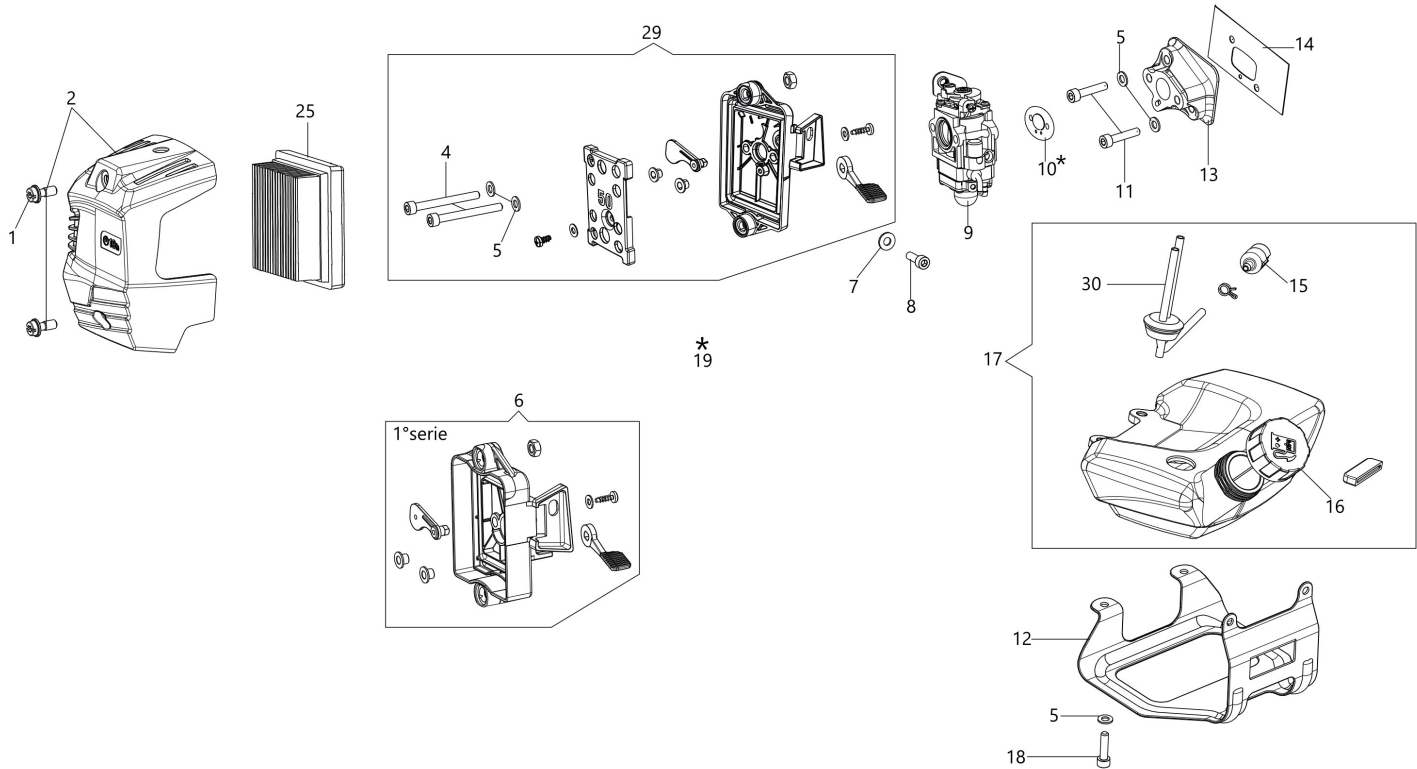

изображение Tank and air filter

Ref.Nu	Qty	Part number	Description	Validity from	Validity till	Notes	Bulletin
1	2	61330040AR	Screw	SN 8229132537 - SN			
2	1	61510112	Air filter cover	8219149742 SN 8229132537 - SN		Per modelli premodifica da	
4	2	3801012R	Screw				
5	4	3916005R	Washer			to be matched	
6	1	61510109	Air filter support	SN 8229132537 - SN		Per modelli premodifica da	
7	1	3918010R	Washer	8219149742		abbinare al cod.61450045 (ref.2) / For old assv model	
8	1	3801011R	Screw				
9	1	61450508R	Carburetor			p/n.61450045 (pic.2)	
10	1	61450054AR	Gasket				
11	2	3801015R	Screw				
12	1	61510079R	Tank shield				
13	1	61450053AR	Insulator				
14	1	61450052AR	Gasket				
15	1	094600450R	Fuel filter				
16	1	BF000024R	Tank cap				
17	1	61510110R	Tank assy				
18	2	3801013R	Screw				
19	1	61450443	Gasket set				
25	1	61120018R	Air filter	SN 8220034270			
29	1	61510130R	Air filter support				
30	1	BF000031R	Kit tubes