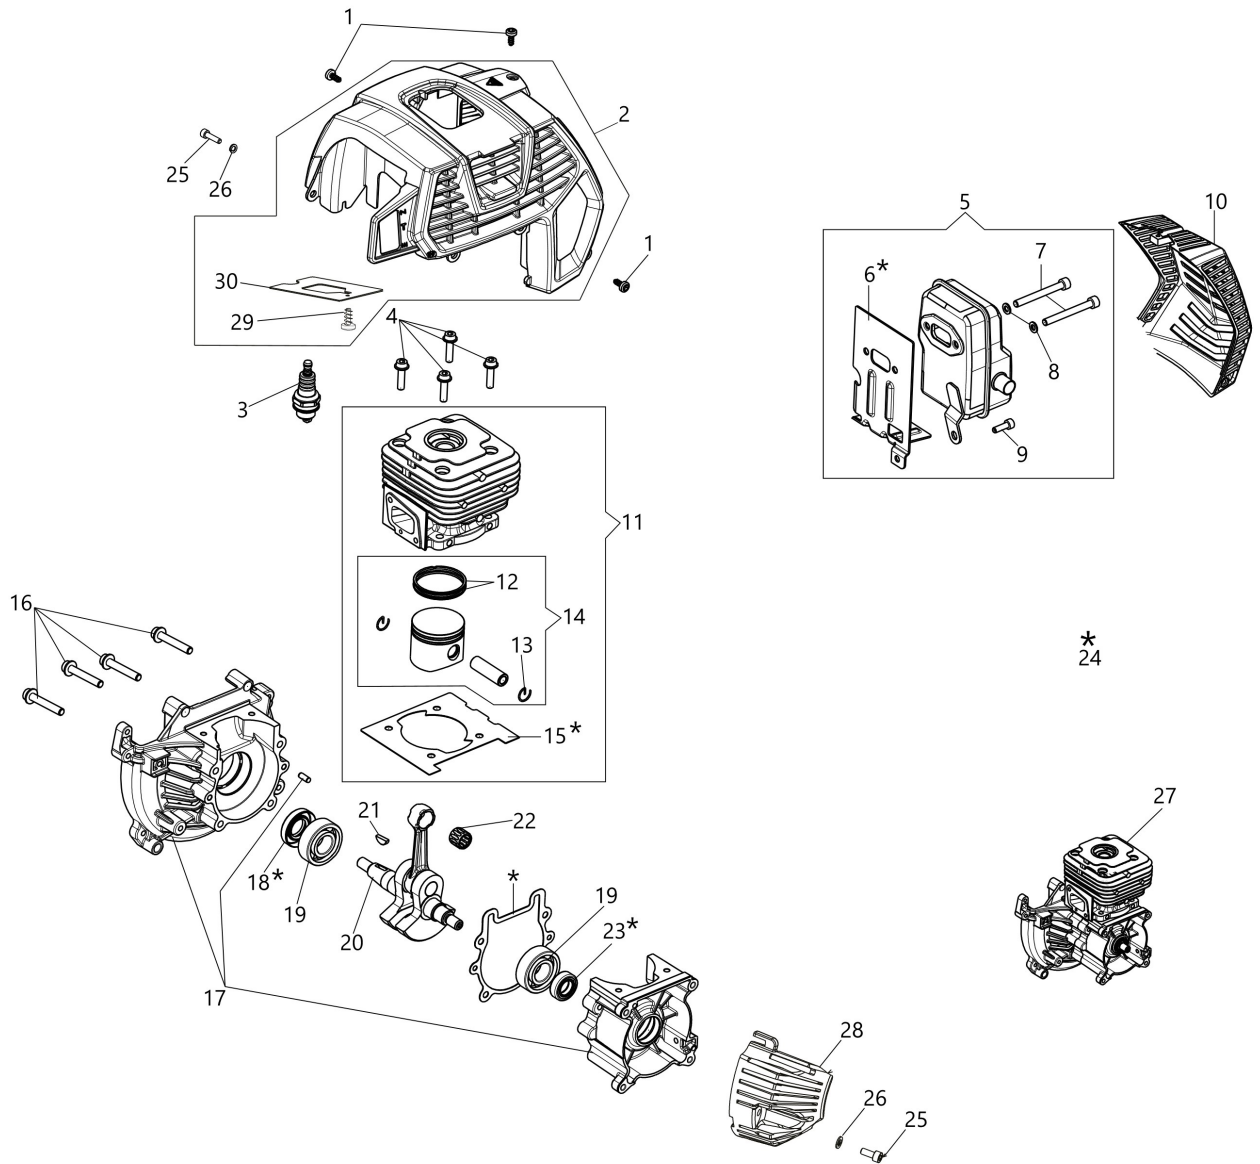

DSH 500 T Brushcutter

Документы

Engine

Transmission

Starter assy and clutch

Tank and air filter

Carburetor

Head

изображение Engine

Ref.Nu	Qty	Part number	Description	Validity from	Validity till	Notes	Bulletin
1	3	3960121R	Screw				
2	1	61510105	Kit Cover				
3	1	3055104R	Spark plug				
4	4	3860095R	Screw				
5	1	61450206R	Complete muffler				
6	1	61450242AR	Gasket				
7	2	3801065R	Screw				
8	2	3916006R	Washer				
9	1	3801011R	Screw				
10	1	61450367R	Muffler cover				
11	1	61510103	Complete cylinder				
12	2	50080013R	Piston ring Ø45				
13	2	61450013R	Ring				
14	1	61510009R	Piston assy				
15	1	61450127AR	Gasket				
16	4	3860096R	Screw				
17	1	61452001BR	Crankcase assy				
18	1	3050056R	Oil seal				
19	2	3035065R	Bearing				
20	1	61450001BR	Crankshaft				
21	1	3028020R	Key				
22	1	50110044R	Bearing				
23	1	3050057R	Oil seal				
24	1	61450443	Gasket set				
26	2	3801009R	Screw				
25	2	3916005R	Washer				
27	1	61510104R	Short block				
28	1	61510080R	Carter				
29	1	3960167R	Screw				
30	1	61510055AR	Deflector				

изображение Transmission

Ref.Nu	Qty	Part number	Description	Validity from	Validity till	Notes	Bulletin
2	1	BF000145R	Throttle cable				
4	1	63070002AR	Harness				
5	1	BF000124R	Starter case				
6	1	BF000011R	Clutch drum				
7	1	BF000117R	Band				
8	1	BF000118R	Support				
9	1	BF000125R	Complete clamp				
10	1	BF000130R	Tube Ø32				
11	1	BF000126R	Drive shaft				
12	1	BF000127R	Bracket				
13	1	BF000029R	Guard kit				
14	1	BF000009R	Blade				
15	1	BF000128R	Bevel gear				
16	1	BF000007R	Nut				
17	1	BF000037R	Hub				
18	1	BF000038R	Flange				
19	1	BF000129R	Safety ring				
20	1	BF000059R	Complete handle	Settembre 2020 /			
21	1	BF000058R	Handle and knob	Settembre 2020 /			
22	1	BF000149R	Throttle lever assy	September 2020			