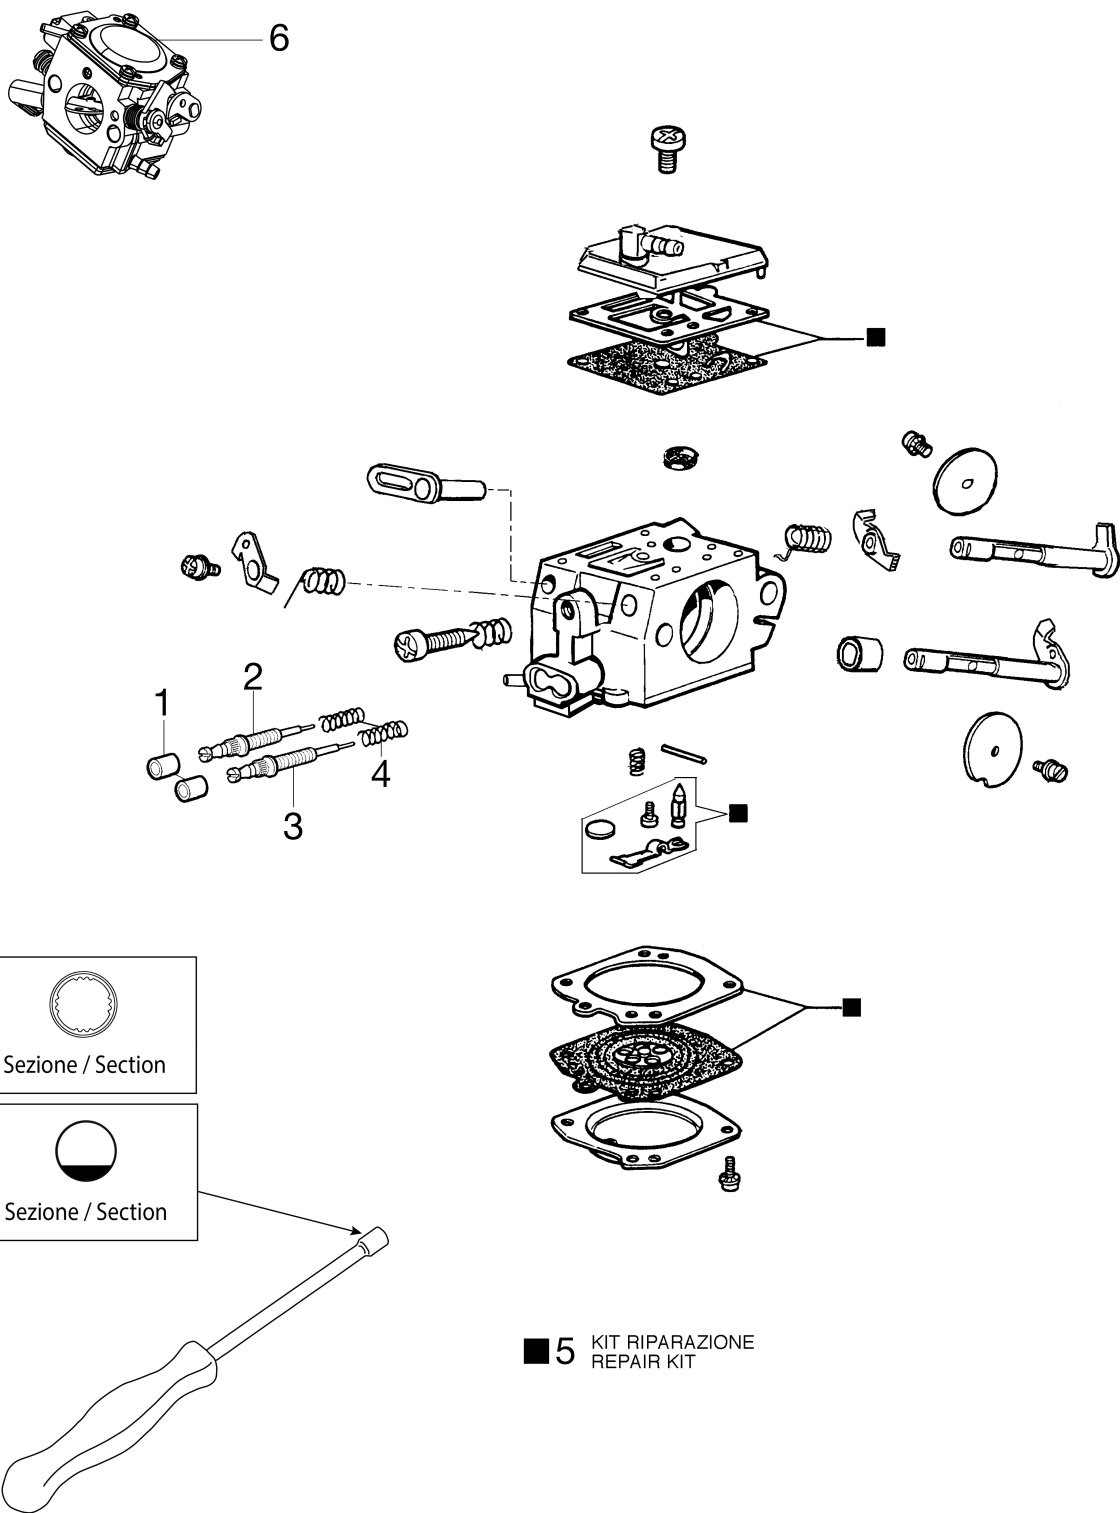

изображение Carburettor HDA-314

Ref.Nu	Qty	Part number	Description	Validity from	Validity till	Notes	Bulletin
1	2	2318106	Cap				
2	1	2318109	Adjust. screw MAX				
3	1	2318984	Adjust. screw MIN				
4	2	2318107	Spring				
5	1	2318673	Repair kit				
6	1	2318981AR	Carburetor HDA-314				
7	1	3055142R	Special screwdriver				
8	1	2304001R	Special screwdriver KNURL-STYLE				EI02-02_22