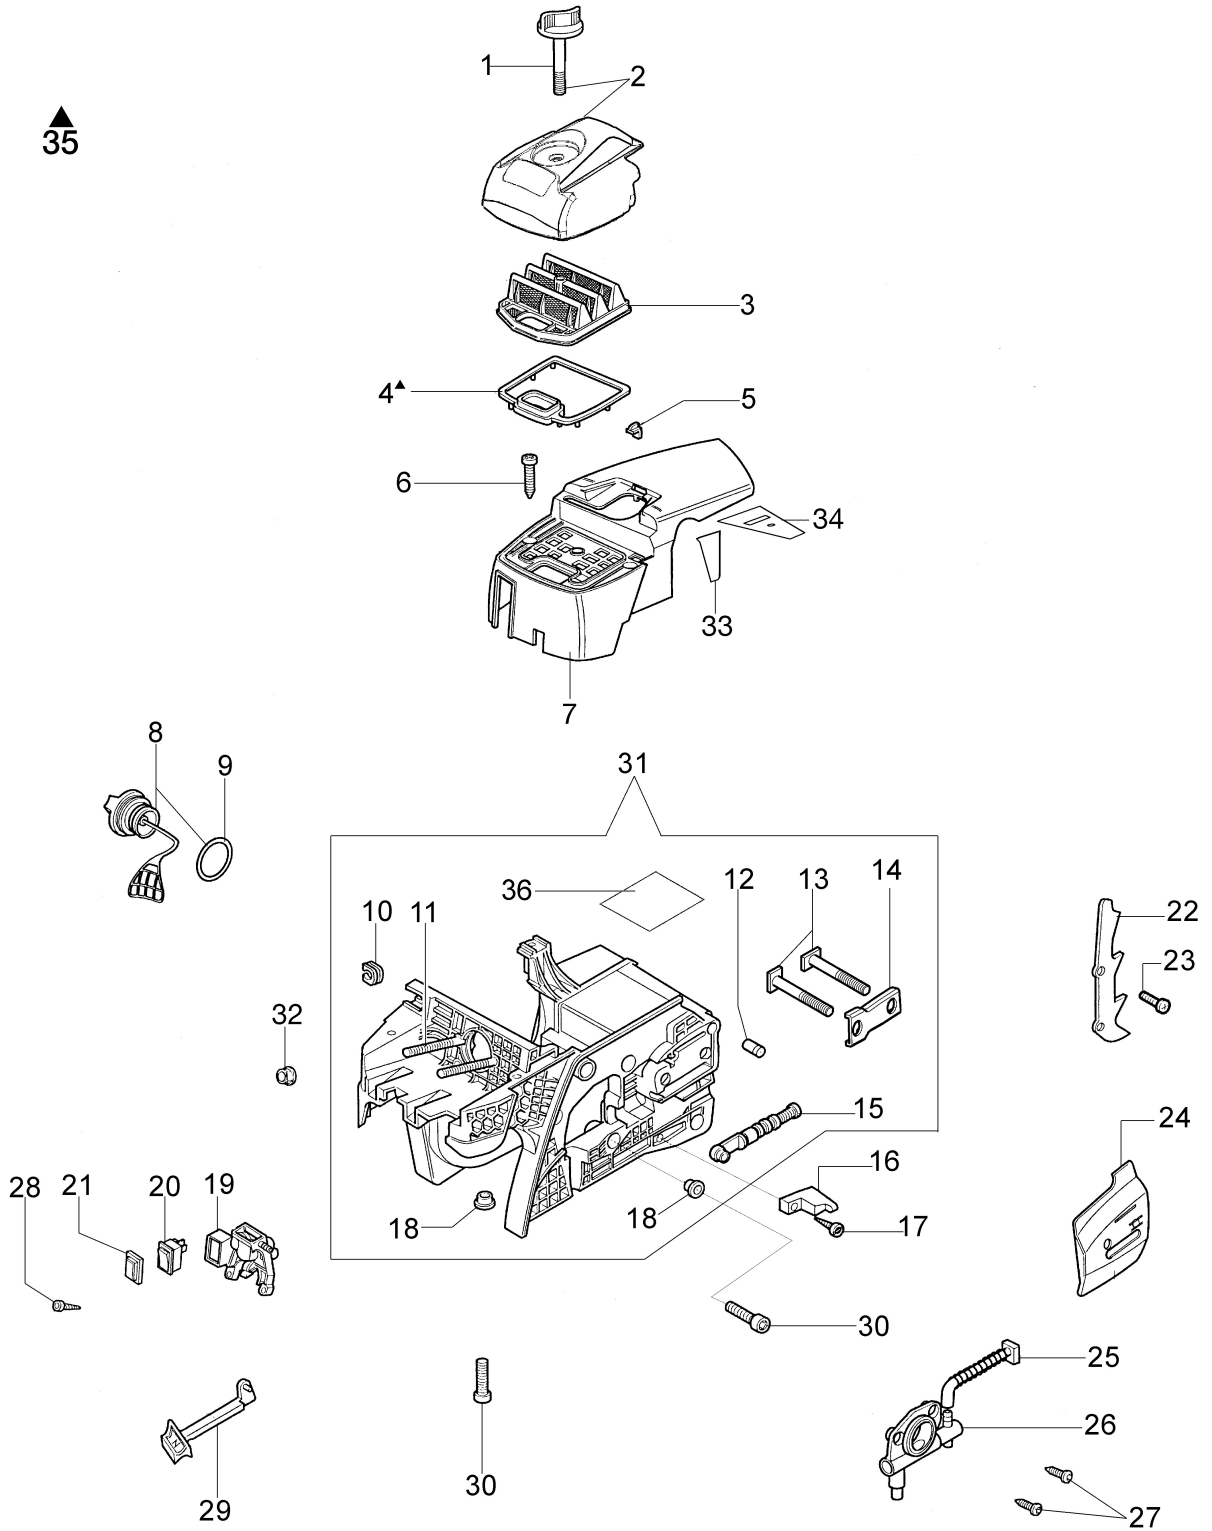

35

изображение Tank and air filter

Ref.Nu	Qty	Part number	Description	Validity from	Validity till	Notes	Bulletin
1	1	50070034R	Knob				
2	1	50072031B	Cover				
3	1	50070036R	Air filter standard				
3	1	50070036R	Air filter standard				
4	1	50070056	Gasket				
5	1	50070066	Deflector				
6	3	3960092AR	Screw				
7	1	50070193DR	Cylinder cover				
8	1	50080149R	Tank cap			rosso/red	
9	1	3049047R	O-ring				
10	1	005000347AR	Grommet				
11	2	50070067A	Tie rod				
12	1	097000229R	Breather valve				
13	2	50070052AR	Screw				
14	1	50070211	Plate				
15	1	50072010BR	Oil filter				
16	1	094600369R	Guard				
17	1	094600041AR	Screw				
18	5	50050067R	Spacer				
19	1	50080068R	Air filter support				
20	1	2317021R	Switch				
21	1	2317013R	Guard				
22	1	50070062	Spike				
23	2	3960098R	Screw				
24	1	50070055R	Plate				
25	1	50070054R	Tube				
26	1	50170051BR	Oil pump				
27	2	3960074R	Screw				
28	2	3960091AR	Screw				
29	1	50070228R	Lever				
30	5	3860099R	Screw				
31	1	50070114GR	Crankcase assy				
32	3	3914003R	Nut				
33	1	50080076AR	Guard				
34	1	50080089BR	Guard				
35	1	50072028A	Gasket set				
36	1	50070176AR	Guard