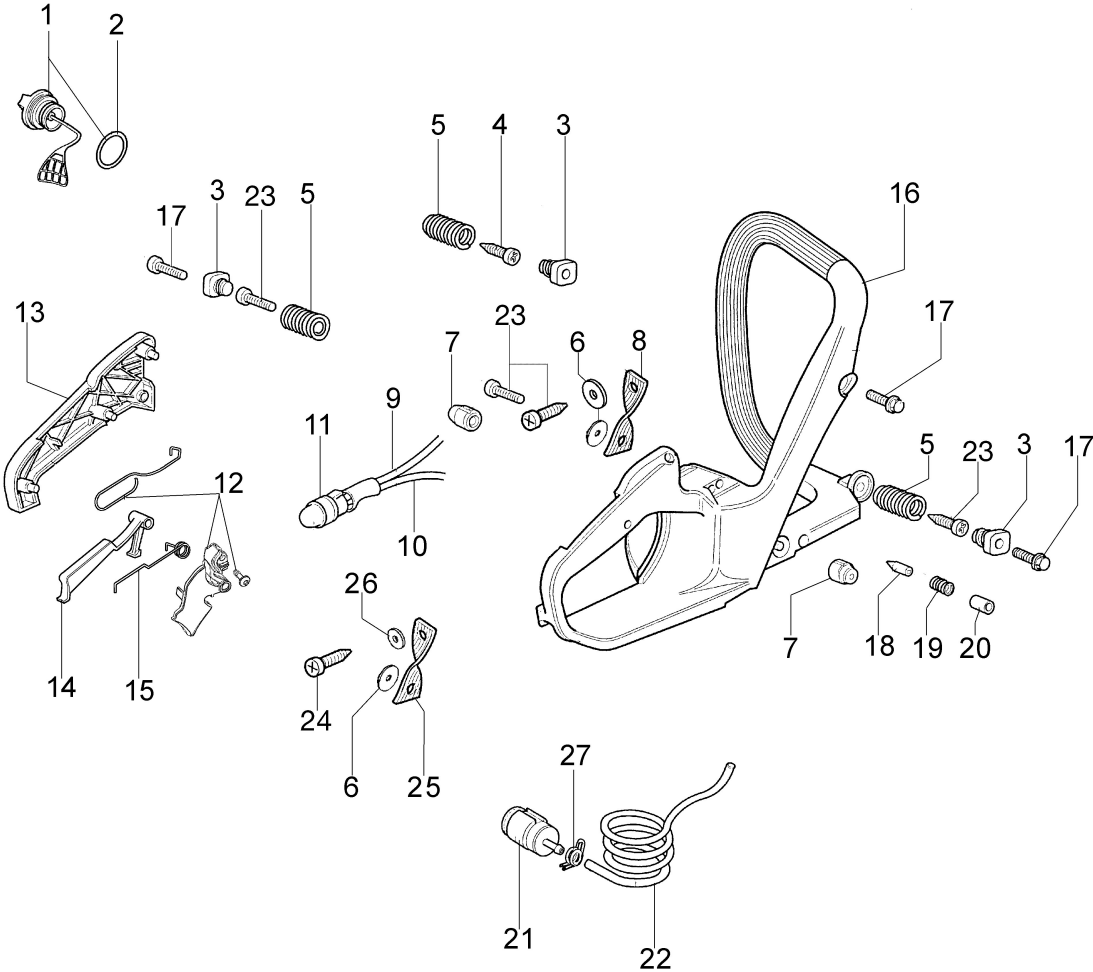

изображение Handle

Ref.Nu	Qty	Part number	Description	Validity from	Validity till	Notes	Bulletin
1	1	50340266R	Cap			rosso/red	
2	1	099900090R	Ring				
3	3	50070049R	Support				
4	1	3960073R	Screw				
5	3	50070024R	Spring				
6	3	3057005R	Washer				
7	2	50010061R	AV-mount				
8	1	50070182	Strap				
9	1	50060039	Tube				
10	1	50080134R	Tube				
11	1	2318817R	Air purge				
12	1	50070260	Throttle kit				
13	1	50050214AR	Cover				
14	1	50050046AR	Lever				
15	1	097000028R	Spring				
16	1	50070065BR	Tank assy				
17	3	3960099R	Screw				
18	1	094500577AR	Breather valve				
19	1	094500575R	Spring				
20	1	50050071R	Breather valve				
21	1	61400322R	Fuel filter				
22	1	50070064AR	Fuel line				
23	4	094600041AR	Screw				
24	1	3960091AR	Screw				
25	1	50070181	Strap				
26	1	3916005R	Washer				
27	1	4098377R	Band