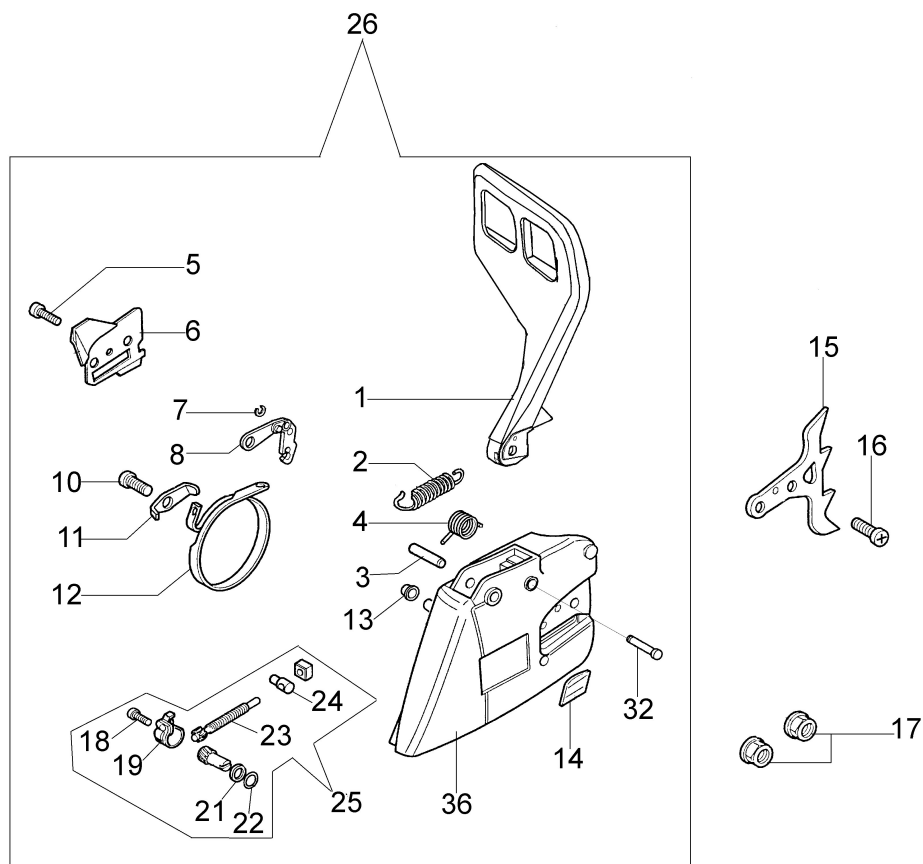

изображение Clutch and brake

Ref.Nu	Qty	Part number	Description	Validity from	Validity till	Notes	Bulletin
1	1	50070095AR	Guard				
2	1	095000219AR	Spring				
3	1	097000107	Plug				
4	1	50010088AR	Spring				
5	1	3960045	Screw				
6	1	50070124AR	Plate				
7	1	3026003R	Ring				
8	1	097000146	Lever				
9	1	094500297AR	Clutch				
10	1	3993070R	Screw				
11	1	50050125R	Plate				
12	1	50050039R	Brake band				
13	1	006000300	Bushing				
14	1	50070149R	Guard				
15	1	50070033	Spike				
16	2	3993070R	Screw				
17	1	50010148R	Nut				
18	1	3960093	Screw				
19	1	50070081R	Cover				
20	1	094500029AR	Spring				
21	1	50070088	Washer				
22	1	3049007	O-ring				
23	1	50070080	Chain tensioner screw				
24	1	50070087AR	Adjuster nut				
25	1	50072027A	Chain tensioner kit				
26	1	50072015CR	Chain cover				
27	1	50070069	Washer				
28	1	50070025R	Worm gear				
29	1	005000165R	Bearing				
30	1	50080023	Chain sprocket .325				
31	1	375100012AR	Washer				
32	1	097000106R	Plug				
33	1	094500046R	Ring				
34	1	094600332R	Bar 16" - 41 cm				
34	1	094600333R	Bar 18" - 46 cm				
35	1	001000710R	Chain .325" x .058" (1,5mm)				
35	1	30629512A	Efco chain .325" x .058" (1,5mm)				
36	1	50070110DR	Chain cover