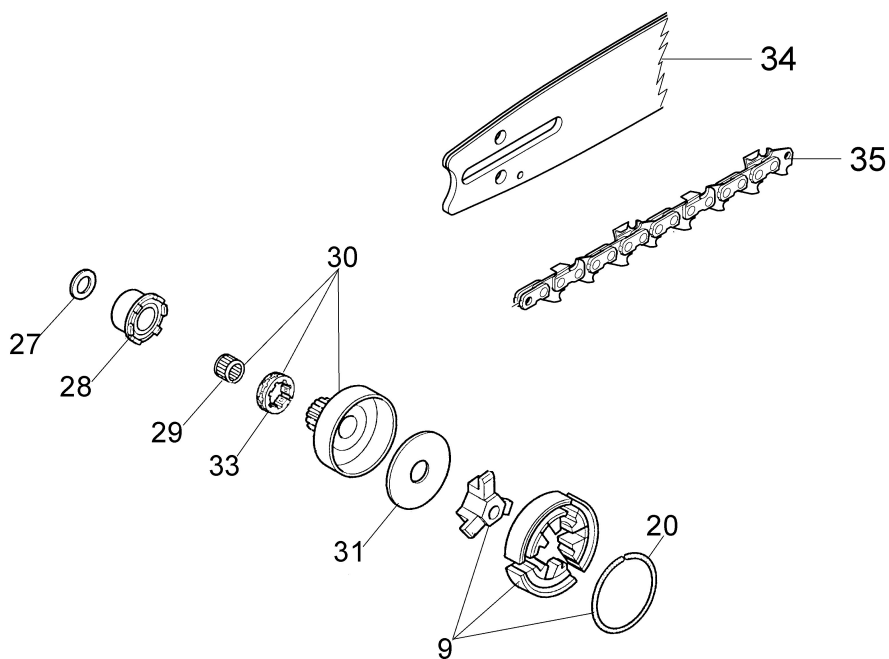

изображение Clutch and brake

Ref.Nu	Qty	Part number	Description	Validity from	Validity till	Notes	Bulletin
1	1	50070095AR	Guard				
2	1	095000219AR	Spring				
3	1	097000107	Plug				
4	1	50010088AR	Spring				
5	1	3960045	Screw				
6	1	50070124AR	Plate				
7	1	3026003R	Ring				
8	1	097000146	Lever				
9	1	094500297AR	Clutch				
10	1	3993070R	Screw				
11	1	50050125R	Plate				
12	1	50050039R	Brake band				
13	1	006000300	Bushing				
14	1	50070149R	Guard				
15	1	50070033	Spike				
16	2	3993070R	Screw				
17	1	50010148R	Nut				
18	1	3960093	Screw				
19	1	50070081R	Cover				
20	1	094500029AR	Spring				
21	1	50070088	Washer				
22	1	3049007	O-ring				
23	1	50070080	Chain tensioner screw				
24	1	50070087AR	Adjuster nut				
25	1	50072027A	Chain tensioner kit				
26	1	50072015CR	Chain cover				
27	1	50070069	Washer				
28	1	50070025R	Worm gear				
29	1	005000165R	Bearing				
30	1	50080023	Chain sprocket .325				
31	1	375100012AR	Washer				
32	1	097000106R	Plug				
33	1	094500046R	Ring				
34	1	094600332R	Bar 16" - 41 cm				
34	1	094600333R	Bar 18" - 46 cm				
35	1	001000710R	Chain .325" x .058" (1,5mm)				
35	1	30629512A	Efco chain .325" x .058" (1,5mm)				
36	1	50070110DR	Chain cover				