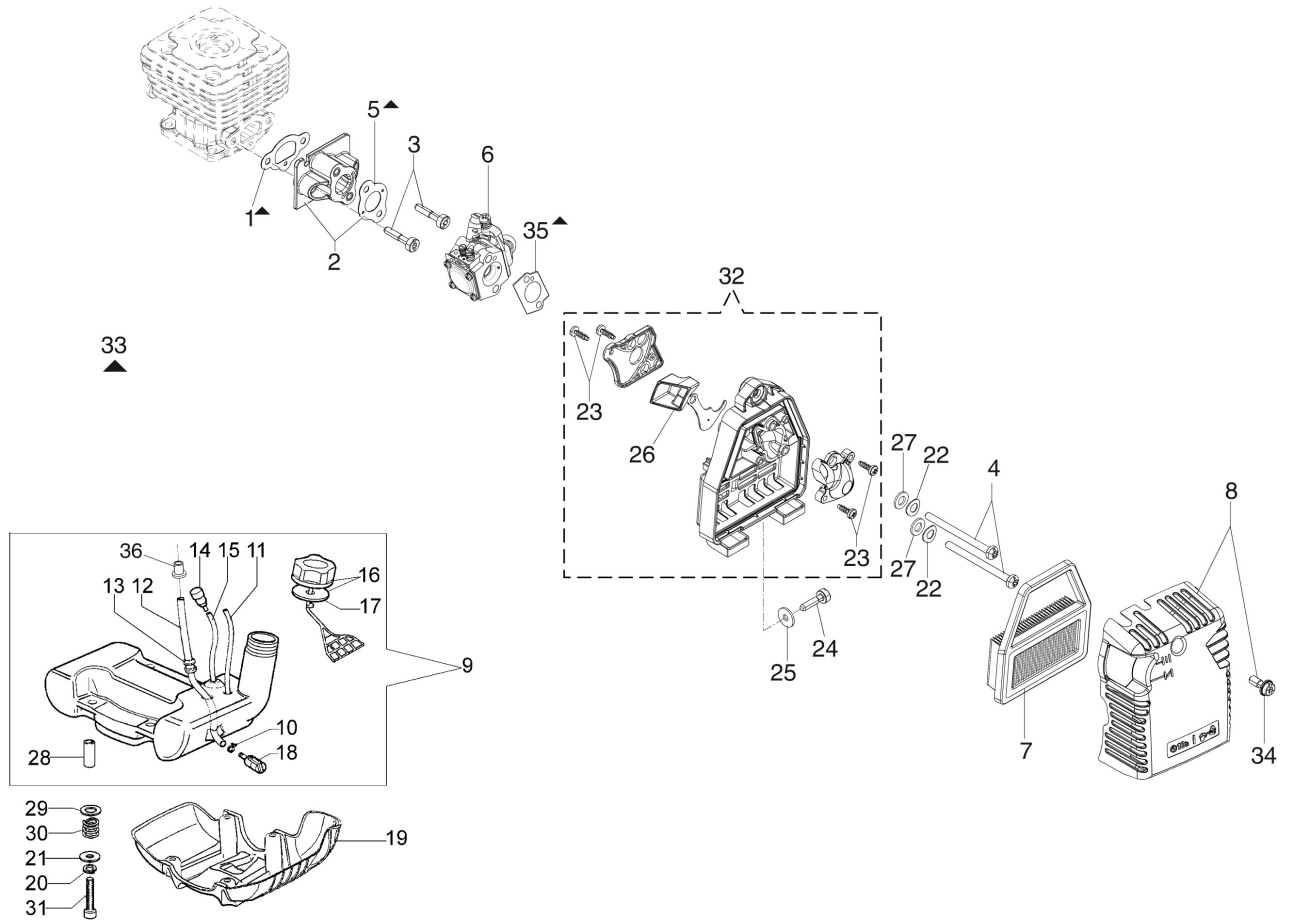

изображение Tank and air filter

Ref.Nu	Qty	Part number	Description	Validity from	Validity till	Notes	Bulletin
1	1	61200019AR	Gasket				
2	1	61200198	Insulator				
3	2	3801015R	Screw				
4	2	3891067R	Screw				
5	1	61200196AR	Gasket				
6	1	2318987BR	Carburetor WT-1099				EI02-02_22
7	1	61380013AR	Air filter				
8	1	61330131	Filter cover kit		S/N 8609409211		BT3-142-04/20
8	1	61330249	Filter cover kit	S/N 8609409212			BT3-142-04/20
9	1	61330135AR	Complete tank				
10	1	4098377R	Band				
11	1	61250228R	Tube				
12	1	3073014AR	Tube				
13	1	4161211R	Bush				
14	1	61400367R	Breather valve				
15	1	61250228R	Tube				
16	1	61372003R	Tank cap				
17	1	61070006R	Gasket				
18	1	61400322R	Fuel filter				
19	1	61200238AR	Guard				
20	4	3819006R	Washer				
21	4	3918005R	Washer				
22	2	3833073R	Washer				
23	4	3960087AR	Screw				
24	1	3891048R	Screw				
25	1	3918005R	Washer				
26	1	61380074AR	Starter lever				
27	2	3916005R	Washer				
28	4	61200128R	Spacer				
29	4	3916008R	Washer				
30	4	61200129R	Spring				
31	4	3801016R	Screw				
32	1	61332050R	Air filter support set	S/N 8609409212			BT3-142-04/20
32	1	-	Not available for this product		S/N 8609409211		BT3-142-04/20
33	1	61202038BR	Gasket set				
34	1	61330040AR	Screw				
35	1	61350155R	Flange				
36	1	61280105	Band