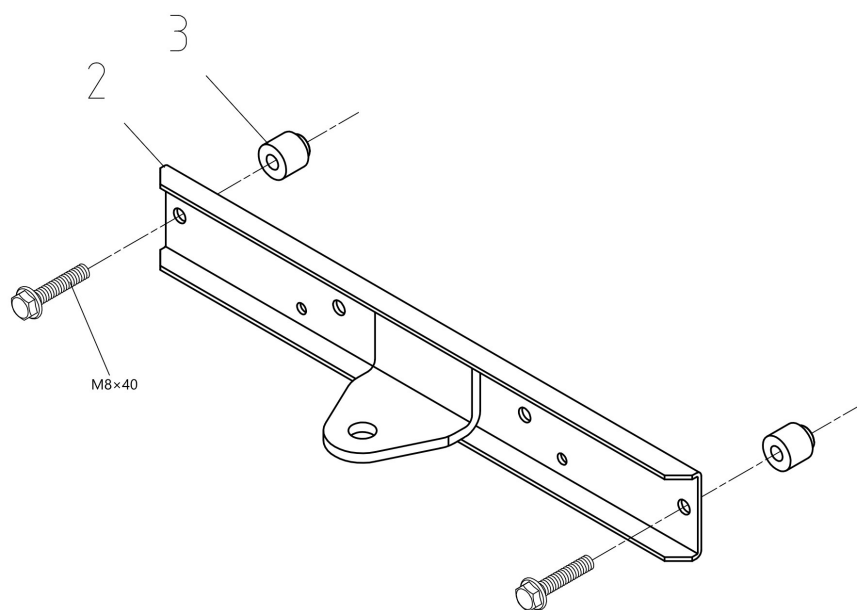

изображение Towing hitch

Ref.Nu	Qty	Part number	Description	Validity from	Validity till	Notes	Bulletin
2	1	TS000358R	Towing hitch				
3	2	TS000359R	Spacer