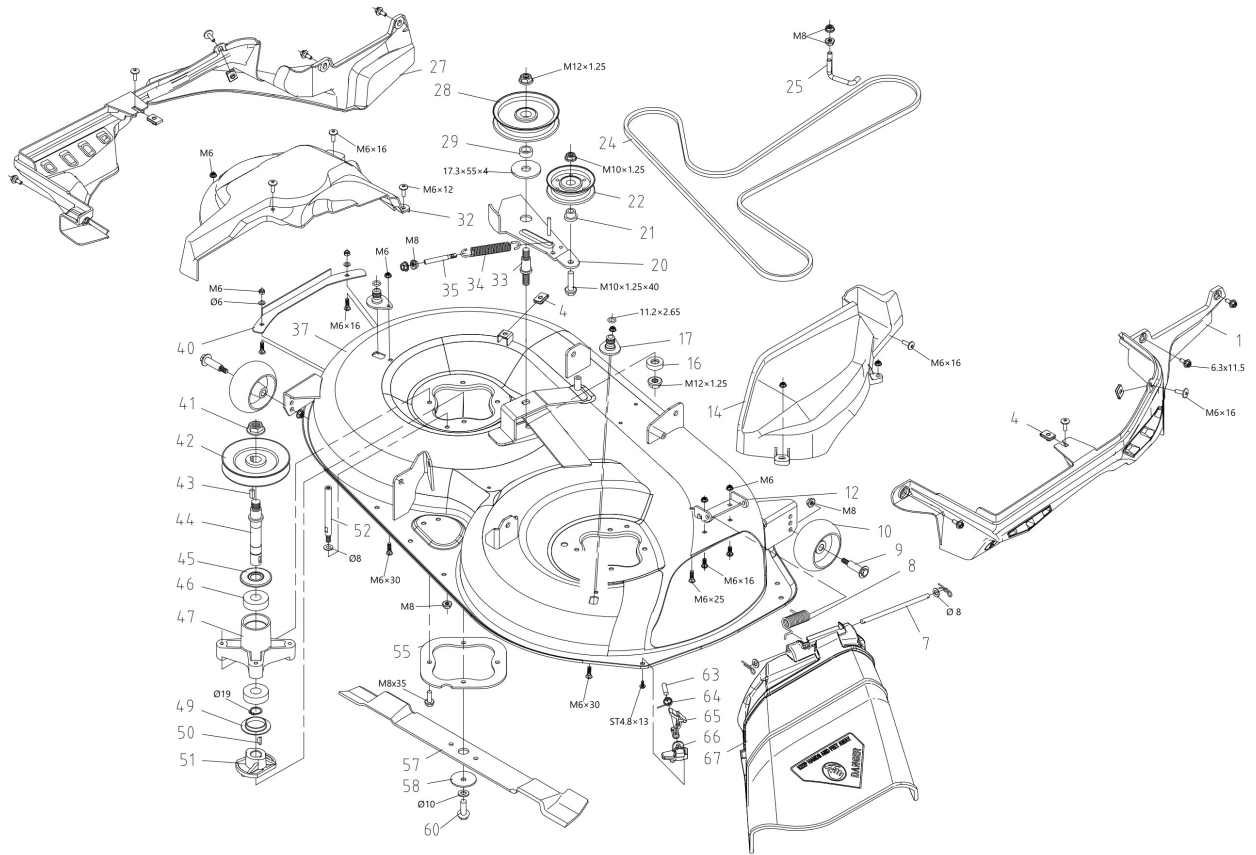

Valves

Crankshaft and piston

Crankcase cover

Cylinder and crankcase

изображение Mulching Kit

Ref.Nu	Qty	Part number	Description	Validity from	Validity till	Notes	Bulletin
3	2	TS000043R	Hook				
4	2	TS000044R	Tie rod				
6	1	TS000046R	Deflector				

изображение Mowing deck

Ref.Nu	Qty	Part number	Description	Validity from	Validity till	Notes	Bulletin
1	1	TS000115R	Right guard				
4	5	TS000066R	Clamp				
7	1	TS000116R	Pin				
8	1	TS000117R	Spring				
9	2	TS000071R	Screw				
10	2	TS000074R	Wheel				
12	1	TS000118R	Mount				
14	1	TS000119R	Belt cover				
16	1	TS000120R	Bushing				
17	2	TS000104R	Water hose connection				
20	1	TS000121R	Lever				
21	1	TS000122R	Bushing				
22	1	TS000007R	Pulley				
24	1	TS000143R	V belt				
25	1	TS000124R	Bracket				
27	1	TS000125R	Guard sx				
28	1	TS000126R	Pulley				
29	1	TS000127R	Bushing				
32	1	TS000128R	Belt cover				
33	1	TS000129R	Spacer				
34	1	TS000130R	Spring				
35	1	TS000065R	Screw				
37	1	TS000144R	Mowing deck				
40	1	TS000145R	Bracket				
41	2	TS000132R	Nut				
42	2	TS000111R	Pulley				
43	2	TS000082R	Key				
44	2	TS000133R	Blade shaft				
45	2	TS000085R	Disc (guard)				
46	4	TS000086R	Thrust bearing				
47	2	TS000134R	Support				
49	2	TS000135R	Guard				
50	2	TS000099R	Key				
51	2	TS000095R	Blade hub				
52	2	TS000136R	Pin				
55	2	TS000091R	Plate				
57	2	TS000146R	Blade				
58	2	TS000097R	Washer				
60	2	TS000098R	Screw				
63	1	TS000138R	Pin				
64	1	TS000139R	Spring				
65	1	TS000140R	Locking lever				
66	1	TS000141R	Lever support				
67	1	TS000142R	Deflector				