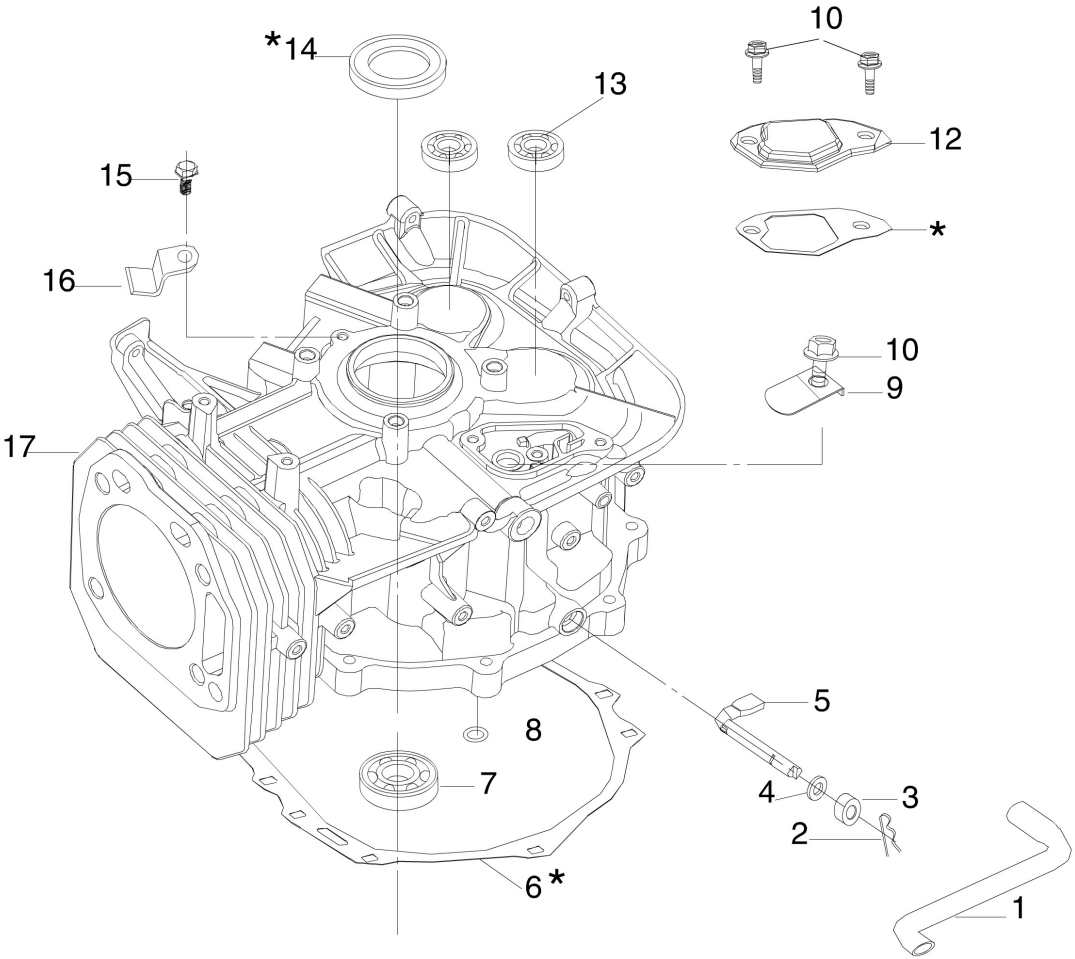

11 *

изображение Cylinder and crankcase

Ref.Nu	Qty	Part number	Description	Validity from	Validity till	Notes	Bulletin
1	1	L66151494	Breather fuel pipe				
2	1	L66150353	Goupille				
3	1	L66150660	Oil seal				
4	1	L66150824	Washer				
5	1	L66150794	Governor arm shaft				
6	1	L66150744	Gasket				
7	1	L66150665	Bearing				
8	1	L66150741	O-ring				
9	1	L66150410	Reed valve				
10	3	L66150464	Screw				
11	1	L66151500	Gasket set				
12	1	L66150745	Cover				
13	2	L66150829	Bearing				
14	1	L66150830	Oil seal				
15	1	L66150393	Screw				
16	1	L66150739	Valve				
17	1	L66150742	Crankcase