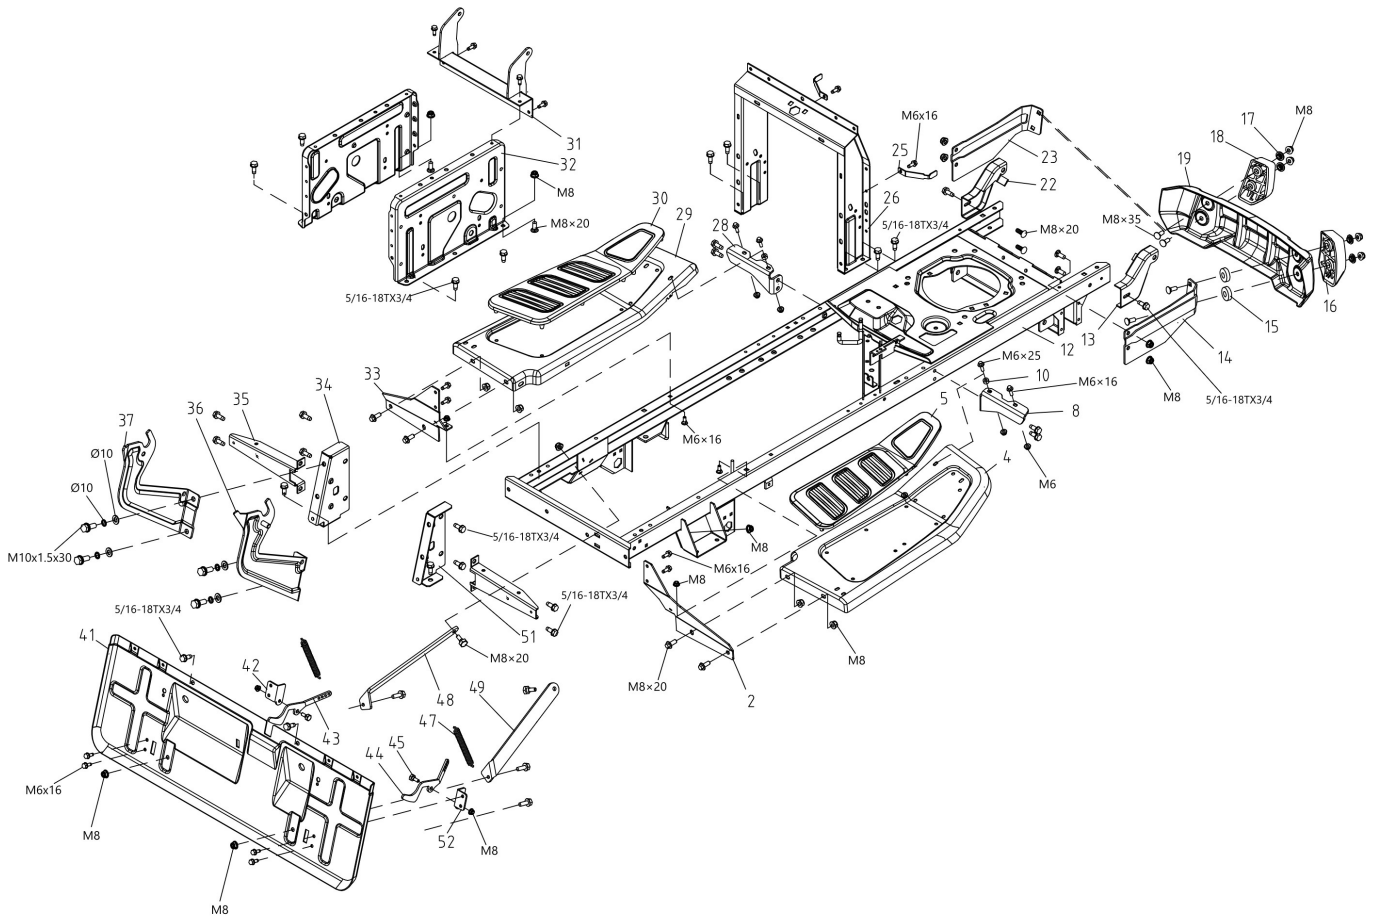

изображение Frame

Ref.Nu	Qty	Part number	Description	Validity from	Validity till	Notes	Bulletin
2	1	TS000165R	Right footboard support				
4	1	TS000166R	Footrest pad			Destra; Right	
5	1	TS000167R	Right footboard cover				
8	1	TS000168R	Right footboard support				
10	2	TS000169R	Bushing				
12	1	TS000170R	Frame				
13	1	TS000171R	Hood support			Destra; Right	
14	1	TS000172R	Support			Destra; Right	
15	4	TS000014R	Washer				
16	1	TS000015R	Bumper				
17	4	TS000173R	Bushing				
18	1	TS000016R	Bumper				
19	1	TS000017R	Lower hood				
22	1	TS000174R	Hood support			Sinistra; Left	
23	1	TS000175R	Support			Sinistra; Left	
25	2	TS000176R	Plate				
26	1	TS000177R	Column support				
28	1	TS000178R	Left footboard support				
29	1	TS000179R	Footrest pad			Sinistra; Left	
30	1	TS000180R	Left footboard cover				
31	1	TS000181R	Frame				
32	2	TS000182R	Support				
33	1	TS000183R	Left footboard support				
34	1	TS000184R	Support			Sinistra; Left	
35	2	TS000185R	Support				
36	1	TS000186R	Support			Destra; Right	
37	1	TS000187R	Support			Sinistra; Left	
41	1	TS000188R	Support				
42	1	TS000189R	Bracket				
43	1	TS000190R	Hook			Sinistra; Left	
44	1	TS000191R	Hook			Destra; Right	
45	2	TS000192R	Screw				
47	2	TS000193R	Spring				
48	1	TS000194R	Left bracket				
49	1	TS000195R	Right bracket				
51	1	TS000196R	Support			Destra; Right	
52	1	TS000197R	Bracket