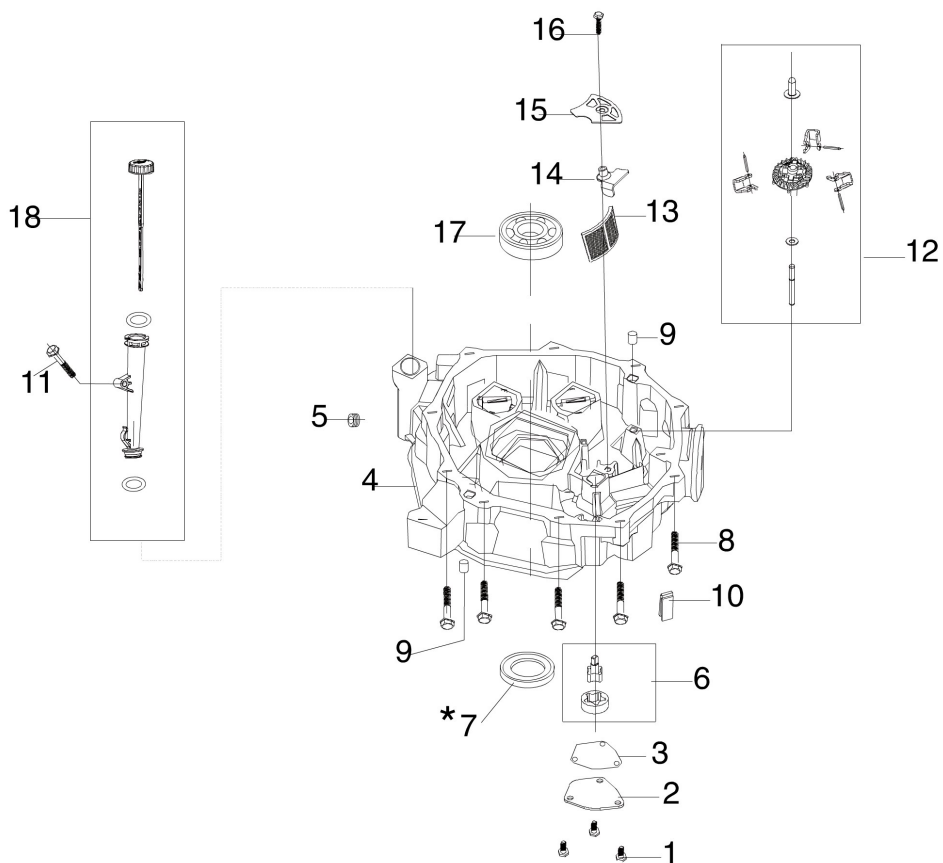

19 *

изображение Crankcase cover

Ref.Nu	Qty	Part number	Description	Validity from	Validity till	Notes	Bulletin
1	3	L66150251	Screw				
2	1	L66150768	Oil pump cover				
3	1	L66150756	Seal ring				
4	1	L66151499	Cover				
5	1	L66150743	Close nipple				
6	1	L66150767	Oil pump				
7	1	L66150830	Oil seal				
8	10	L66150820	Bolt				
9	2	L66150828	Pin				
10	1	L66150772	Deflector				
11	1	L66150453	Screw				
12	1	L66150662	Governor				
13	1	L66150769	Oil filter				
14	1	L66150752	Plate				
15	1	L66150770	Filter cover				
16	1	L66150817	Bolt				
17	1	L66150665	Bearing				
18	1	L66150965	Complete cap				
19	1	L66151500	Gasket set