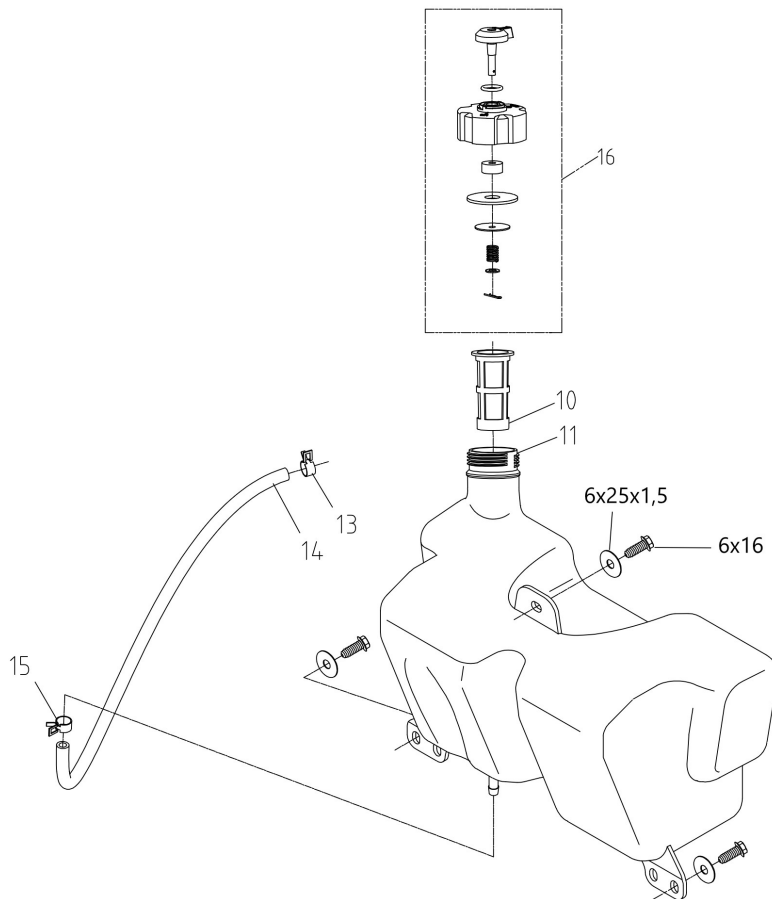

изображение Tank

Ref.Nu	Qty	Part number	Description	Validity from	Validity till	Notes	Bulletin
10	1	TS000012R	Filter				
11	1	TS000161R	Tank				
13	1	TS000162R	Band				
14	1	TS000163R	Fuel hose				
15	1	TS000164R	Band				
16	1	TS000013R	Tank cap