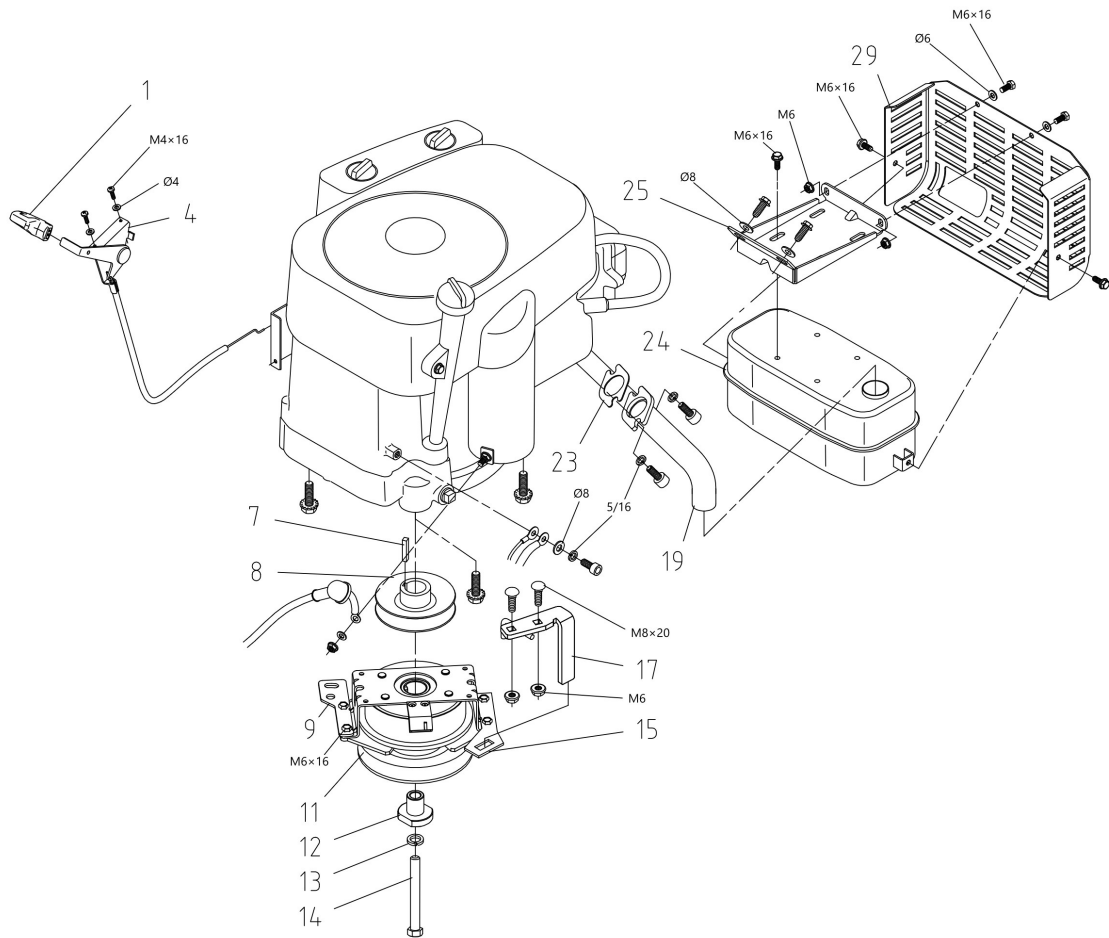

Valves

Crankshaft and piston

Crankcase cover

Cylinder and crankcase

изображение Mulching Kit

Ref.Nu	Qty	Part number	Description	Validity from	Validity till	Notes	Bulletin
3	2	TS000043R	Hook				
4	2	TS000044R	Tie rod				
6	1	TS000046R	Deflector				

изображение Mowing deck

Ref.Nu	Qty	Part number	Description	Validity from	Validity till	Notes	Bulletin
1	1	TS000115R	Right guard				
4	5	TS000066R	Clamp				
7	1	TS000116R	Pin				
8	1	TS000117R	Spring				
9	2	TS000071R	Screw				
10	2	TS000074R	Wheel				
12	1	TS000118R	Mount				
14	1	TS000119R	Belt cover				
16	1	TS000120R	Bushing				
17	2	TS000104R	Water hose connection				
20	1	TS000121R	Lever				
21	1	TS000122R	Bushing				
22	1	TS000007R	Pulley				
24	1	TS000143R	V belt				
25	1	TS000124R	Bracket				
27	1	TS000125R	Guard sx				
28	1	TS000126R	Pulley				
29	1	TS000127R	Bushing				
32	1	TS000128R	Belt cover				
33	1	TS000129R	Spacer				
34	1	TS000130R	Spring				
35	1	TS000065R	Screw				
37	1	TS000144R	Mowing deck				
40	1	TS000145R	Bracket				
41	2	TS000132R	Nut				
42	2	TS000111R	Pulley				
43	2	TS000082R	Key				
44	2	TS000133R	Blade shaft				
45	2	TS000085R	Disc (guard)				
46	4	TS000086R	Thrust bearing				
47	2	TS000134R	Support				
49	2	TS000135R	Guard				
50	2	TS000099R	Key				
51	2	TS000095R	Blade hub				
52	2	TS000136R	Pin				
55	2	TS000091R	Plate				
57	2	TS000146R	Blade				
58	2	TS000097R	Washer				
60	2	TS000098R	Screw				
63	1	TS000138R	Pin				
64	1	TS000139R	Spring				
65	1	TS000140R	Locking lever				
66	1	TS000141R	Lever support				
67	1	TS000142R	Deflector				