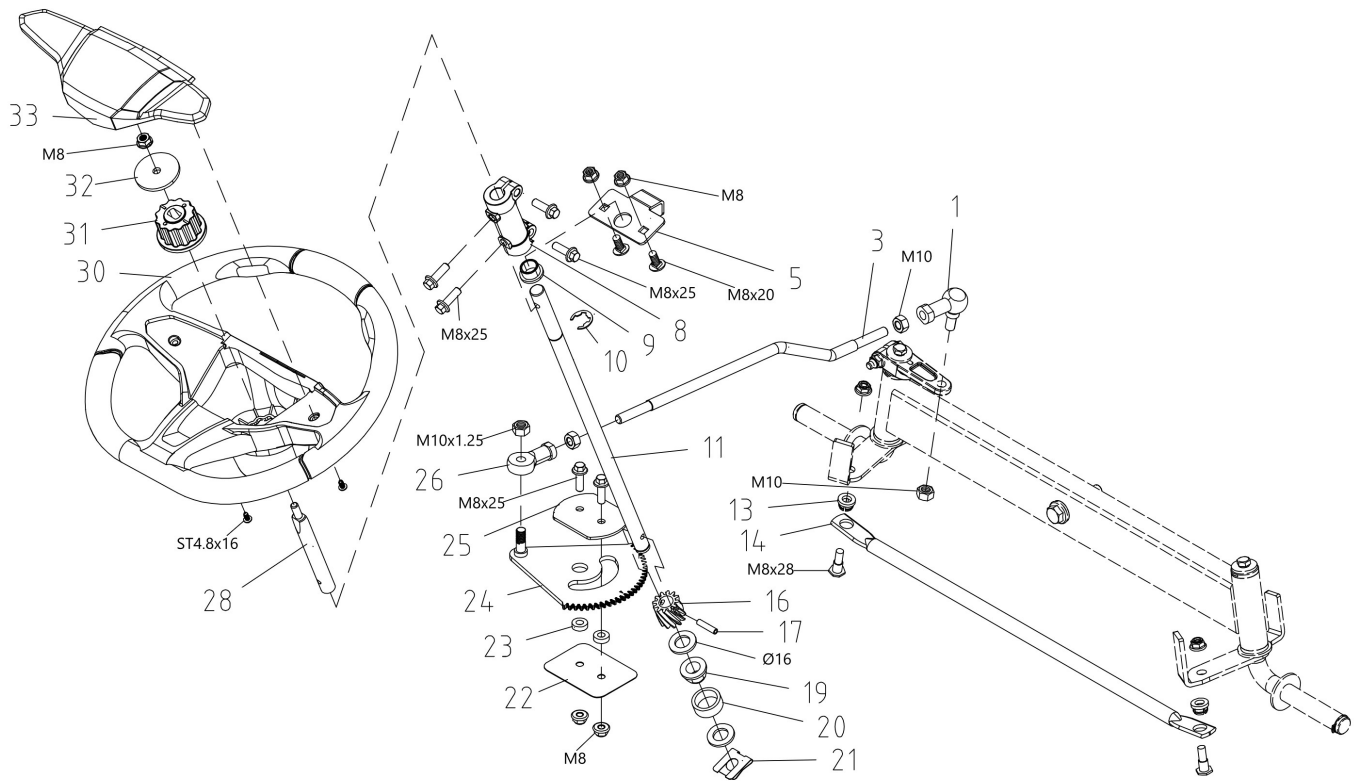

изображение Transmission

Ref.Nu	Qty	Part number	Description	Validity from	Validity till	Notes	Bulletin
2	2	TS000173R	Bushing				
3	1	TS000253R	Spacer				
5	1	TS000255R	Support				
6	1	TS000130R	Spring				
8	1	TS000122R	Bushing				
9	1	TS000007R	Pulley				
11	1	TS000006R	Pulley				
12	1	TS000005R	Thrust bearing				
16	1	TS000263R	Plate				
20	1	TS000259R	Screw				
21	1	TS000025R	Belt				
23	3	TS000023R	Pulley				
24	2	TS000260R	Bushing				
25	1	TS000265R	Support				
26	1	TS000266R	Rod				

изображение Front axle

Ref.Nu	Qty	Part number	Description	Validity from	Validity till	Notes	Bulletin
1	2	TS000198R	Hub cap				
3	2	TS000199R	Washer				
4	4	TS000200R	Spacer				
5	2	TS000018R	Compl. front wheel				
5,4	4	TS000204R	Thrust bearing				
6	1	TS000019R	Pin			Destro; Right	
8	4	TS000020R	Bushing				
9	1	TS000205R	Front axle				
11	1	TS000021R	Lever				
12	2	TS000083R	Washer				
17	1	TS000206R	Spacer				
18	2	TS000068R	Nipple				
21	1	TS000022R	Pin			Sinistro; Left	

изображение Rear axle

Ref.Nu	Qty	Part number	Description	Validity from	Validity till	Notes	Bulletin
1	2	TS000198R	Hub cap				
2	2	TS000207R	Snap ring				
3	4	TS000199R	Washer				
4	2	TS000212R	Compl. rear wheel				
5	2	TS000210R	Key				
8	1	TS000240R	Plate				
10	1	TS000241R	Transmission				
11	1	TS000242R	Pin				
15	1	TS000243R	Support				
17	1	TS000244R	Break cable				
18	1	TS000245R	Clamp cover rear				
19	1	TS000246R	Pedal				
23	1	TS000247R	Pin				
25	1	TS000248R	Tie rod				
27	1	TS000249R	Fixing plate				
29	1	TS000250R	Spring				
30	2	TS000231R	Support				
32	1	TS000230R	Support				
33	1	TS000251R	Clamp cover front				
37	1	TS000232R	Bushing				
38	1	TS000233R	Compl.brake lever				
40	1	TS000234R	Control rod				
41	1	TS000235R	Handle				
42	1	TS000236R	Fork				
43	1	TS000237R	Spring				
44	1	TS000238R	Brake pedal				
45	1	TS000239R	Cover moulding				