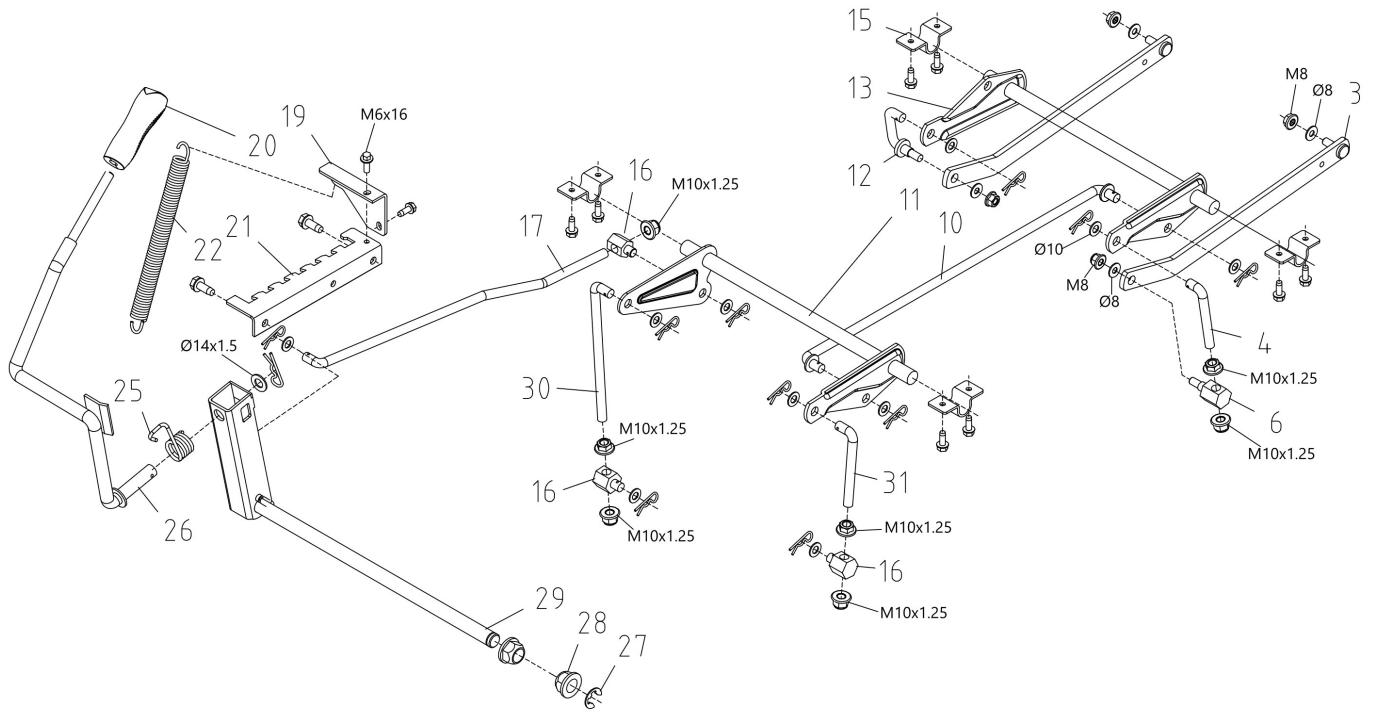

изображение Cutting plate lifting

Ref.Nu	Qty	Part number	Description	Validity from	Validity till	Notes	Bulletin
3	2	TS000313R	Rod				
4	1	TS000293R	Tie rod				
6	1	TS000294R	Joint				
10	1	TS000308R	Rod				
11	1	TS000309R	Axel lift				
12	1	TS000297R	Rod				
13	1	TS000298R	Support				
15	4	TS000231R	Support				
16	3	TS000299R	Joint				
17	1	TS000310R	Lever				
19	1	TS000301R	Plate				
20	1	TS000226R	Knob				
21	1	TS000030R	Support				
22	1	TS000302R	Spring				
25	1	TS000303R	Spring				
26	1	TS000031R	Lever				
27	1	TS000223R	Snap ring				
28	2	TS000378R	Bushing				
29	1	TS000304R	Lever				
30	1	TS000311R	Tie rod				
31	1	TS000312R	Tie rod