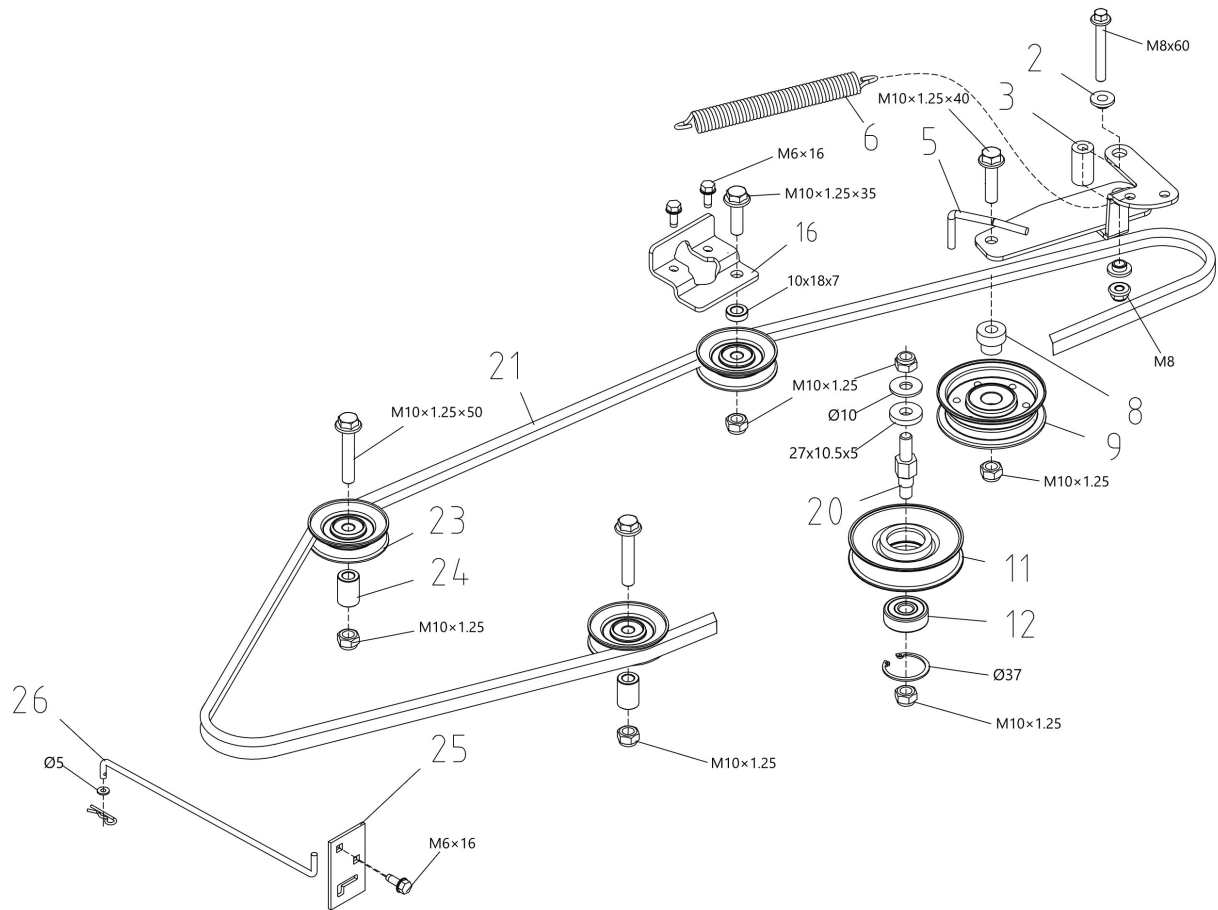

изображение Transmission

Ref.Nu	Qty	Part number	Description	Validity from	Validity till	Notes	Bulletin
2	2	TS000173R	Bushing				
3	1	TS000253R	Spacer				
5	1	TS000255R	Support				
6	1	TS000130R	Spring				
8	1	TS000122R	Bushing				
9	1	TS000007R	Pulley				
11	1	TS000006R	Pulley				
12	1	TS000005R	Thrust bearing				
16	1	TS000263R	Plate				
20	1	TS000259R	Screw				
21	1	TS000025R	Belt				
23	3	TS000023R	Pulley				
24	2	TS000260R	Bushing				
25	1	TS000265R	Support				
26	1	TS000266R	Rod