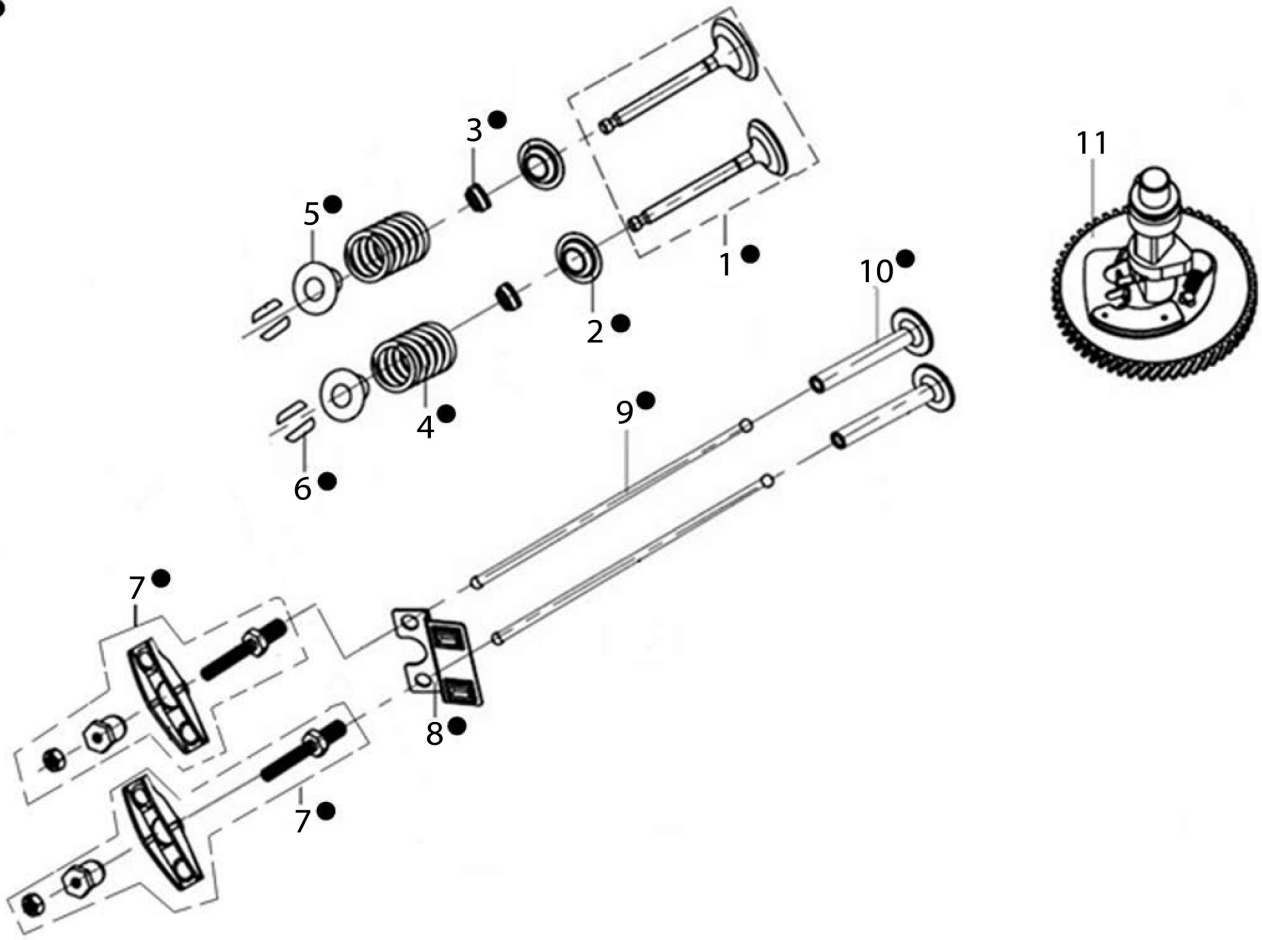

12 ●

изображение Valves

Ref.Nu	Qty	Part number	Description	Validity from	Validity till	Notes	Bulletin
1	1	L66150782	Suction/exhaust valve kit				
2	2	L66150560	Slide				
3	2	L66150561	Seal ring				
4	2	L66150559	Spring				
5	2	L66150558	Clamp				
6	4	L66150557	Valve				
7	2	L66150763	Compensator				
8	1	L66150766	Plate				
9	2	L66150764	Equalizer rod				
10	2	L66150554	Slide				
11	1	L66150762	Camshaft assy				
12	1	L66151501	Compl. top cover