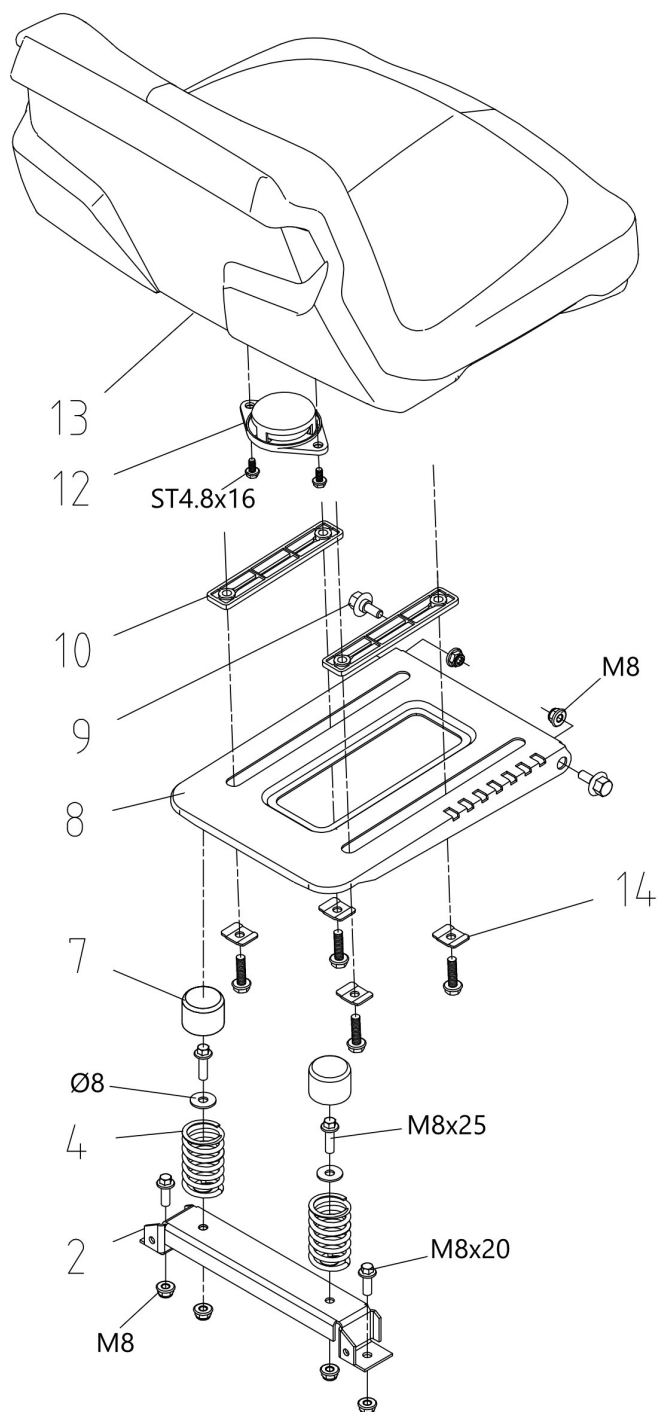

изображение Seat

Ref.Nu	Qty	Part number	Description	Validity from	Validity till	Notes	Bulletin
2	1	TS000285R	Bar				
4	2	TS000286R	Spring				
7	2	TS000287R	Cover				
8	1	TS000288R	Seat support				
9	2	TS000289R	Screw				
10	2	TS000290R	Slide				
12	1	TS000029R	Seat switch				
13	1	TS000372R	Seat			Rosso - Red	
14	4	TS000291R	Spacer