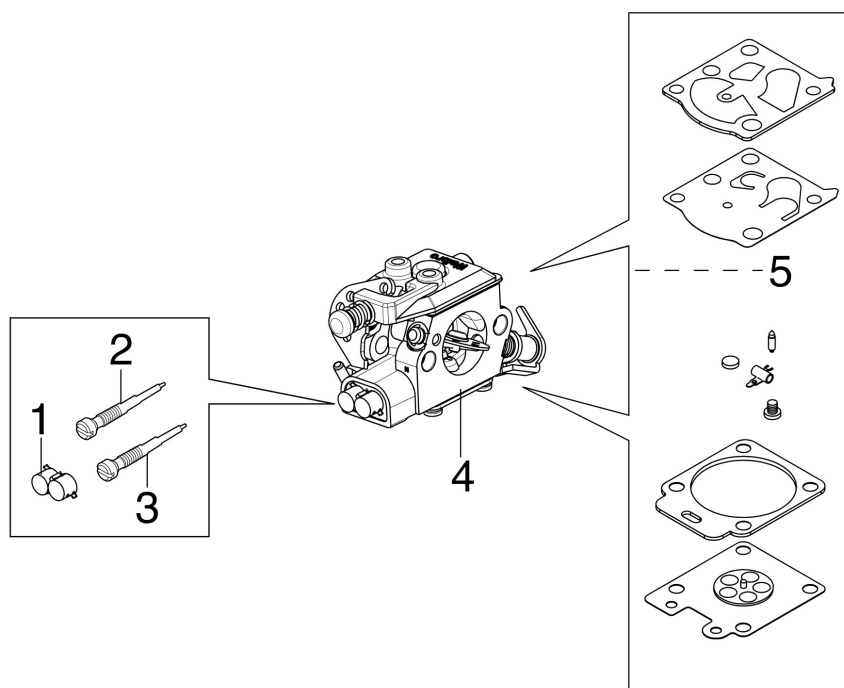

изображение Carburetor WT-780G

Ref.Nu	Qty	Part number	Description	Validity from	Validity till	Notes	Bulletin
1	2	2318867R	Caps-lock				
2	1	2318893	Screw L				
3	1	2318837	Adjust. screw				
4	1	2318755ER	Carburetor WT-780G				
5	1	2318671	Repair kit