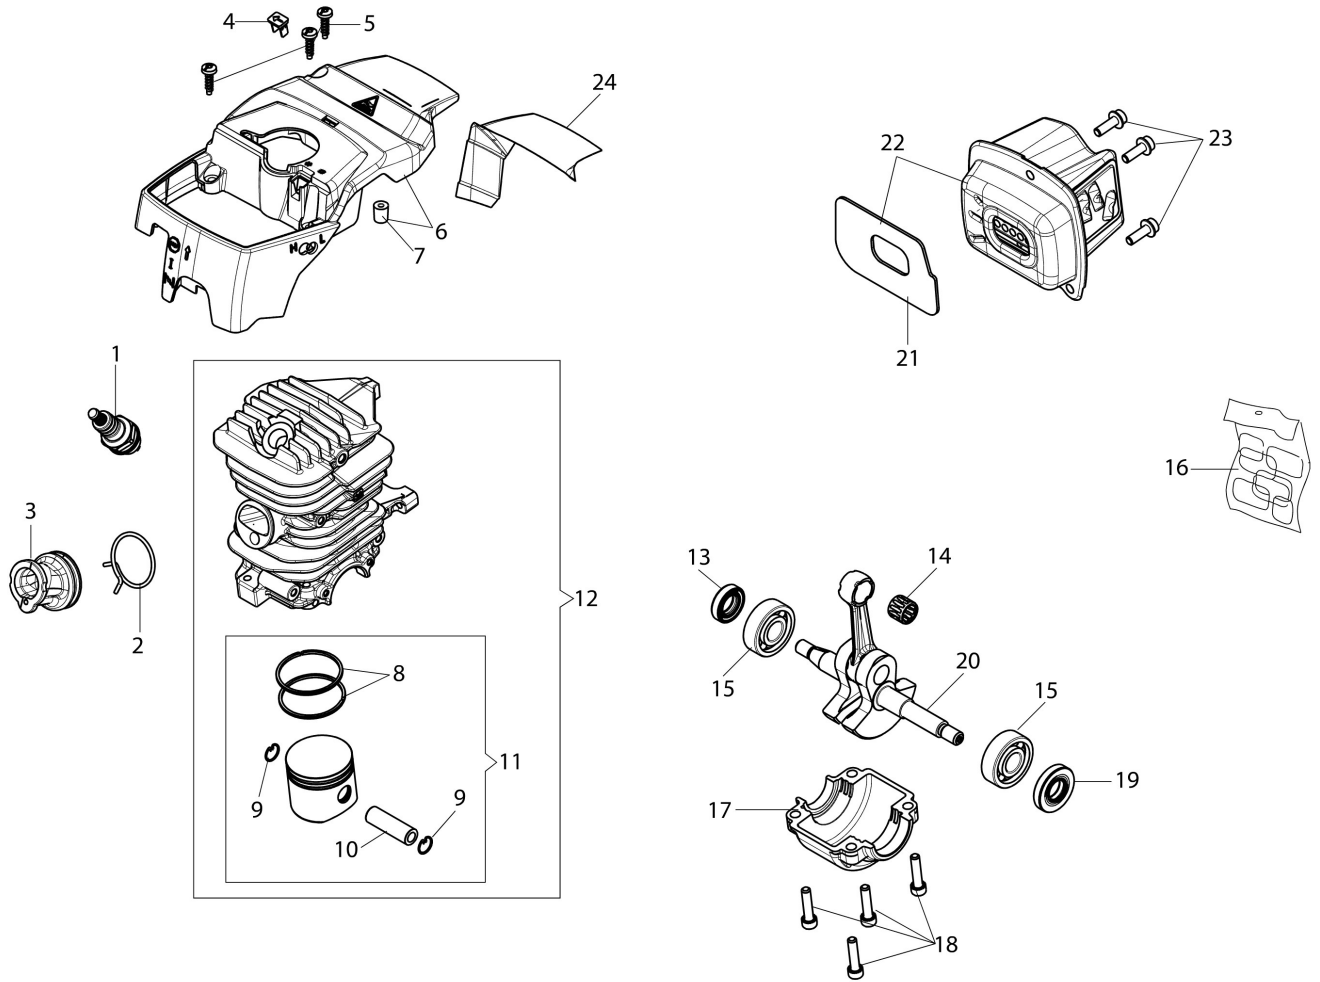

изображение Engine

Ref.Nu	Qty	Part number	Description	Validity from	Validity till	Notes	Bulletin
1	1	3055101R	Spark plug				
2	1	094600103R	Band				
3	1	50170010R	Manifold				
4	1	50170032R	Deflector (summer/winter)				
5	3	3960115R	Screw				
6	1	50180195AR	Engine cover				
7	1	50070126R	Spacer				
8	2	074000405R	Piston ring				
9	2	004900061R	Ring				
10	1	50110047R	Piston pin				
11	1	50170357	Piston assy				
12	1	50170346A	Complete cylinder				
13	1	50272004R	Seal ring				
14	1	50110044R	Bearing				
15	2	094000006R	Bearing				
16	1	50180203	Labels kit				
17	1	50050016CR	Cover				
18	4	3801051R	Screw				
19	1	3050024AR	Seal ring				
20	1	50170324R	Crankshaft				
21	1	50230158R	Gasket				
22	1	50180194A	Muffler				
23	3	3860117R	Screw				
24	1	50180143R	Guard				

изображение Tank and handle

Ref.Nu	Qty	Part number	Description	Validity from	Validity till	Notes	Bulletin
1	1	50230303AR	Oil cap				
2	1	3049047R	O-ring				
3	1	2318817R	Air purge				
4	1	50170121R	Sheath				
5	1	50170322R	Tube				
6	1	50170321R	Tube				
7	1	50010061R	AV-mount				
8	1	50180197	Throttle kit				
9	1	097000028R	Spring				
10	1	50050096AR	Lever				
11	1	50180109R	Cover				
12	1	3073015AR	Tube				
13	1	094500577AR	Breather valve				
14	1	094500575R	Spring				
15	1	50050071R	Breather valve				
16	1	50170360R	Complete tank				
17	1	61400322R	Fuel filter				
18	1	61110162BR	Bushing				
19	3	50170034R	Support				
20	2	3960115R	Screw				
21	3	50050047AR	Spring				
22	5	3960099R	Screw				
23	1	3993070R	Screw				
24	1	50230319	Handle kit				
26	1	3993109R	Screw				