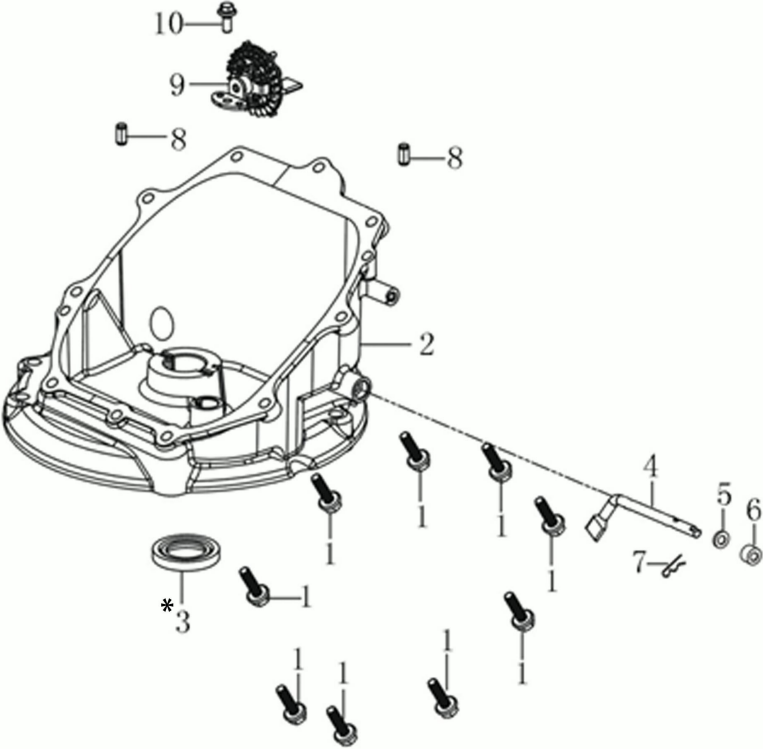

11*

изображение Crankcase cover

Ref.Nu	Qty	Part number	Description	Validity from	Validity till	Notes	Bulletin
1	9	L66150817	Bolt				
2	1	L66151537	Couvercle subassment				
3	1	L66150462	Oil seal				
4	1	L66151538	Arbre régulateur				
5	1	L66150035	Rondelle				
6	1	L66150419	Joint				
7	1	L66150353	Goupille				
8	2	L66151539	Pivot				
9	1	L66151540	Regulateur				
10	1	L66150729	Screw				
11	1	L66151570	Gasket set