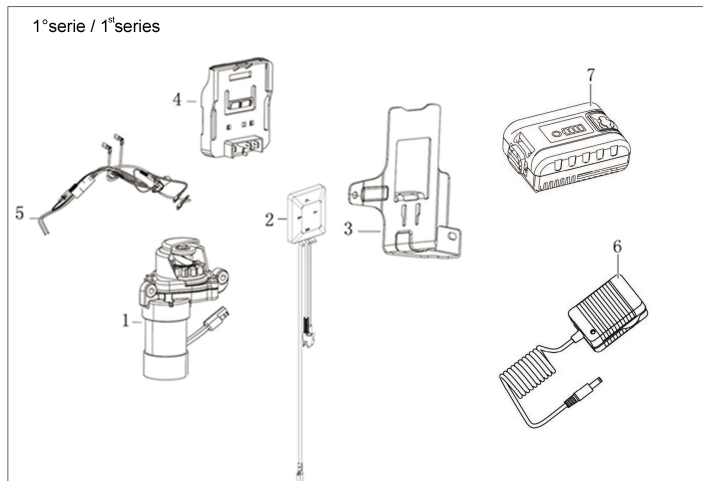

изображение Start motor assy

Ref.Nu	Qty	Part number	Description	Validity from	Validity till	Notes	Bulletin
1	1	L66151970	Start motor assy				
2	1	L66151972	Starter relay				
3	1	L66151973	Bracket				
4	1	L66151974	Battery support				
5	1	L66151971	Starter cable				
6	1	3075273R	Battery charger				
7	1	3075272R	Battery				BT5-086-06/22
8	1	L66152070	Starter cable				
9	1	L66152071	Start motor assy				
10	1	3075272AR	Battery				
11	1	3075273AR	Battery charger