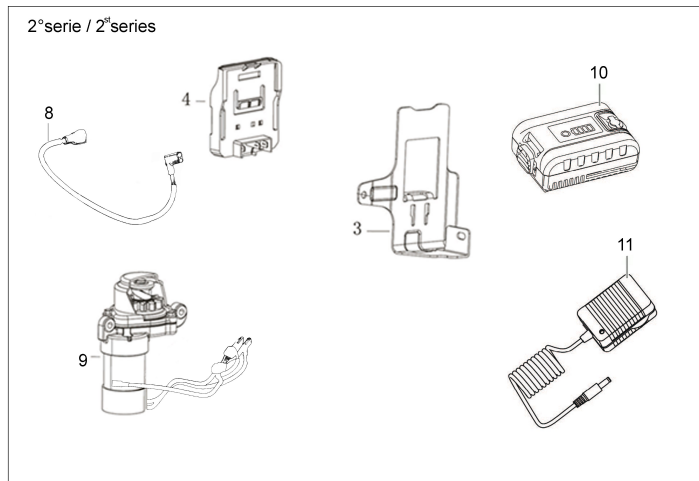

изображение Start motor assy

Ref.Nu	Qty	Part number	Description	Validity from	Validity till	Notes	Bulletin
1	1	L66151970	Start motor assy				
2	1	L66151972	Starter relay				
3	1	L66151973	Bracket				
4	1	L66151974	Battery support				
5	1	L66151971	Starter cable				
6	1	3075273R	Battery charger				
7	1	3075272R	Battery				BT5-086-06/22
8	1	L66152070	Starter cable				
9	1	L66152071	Start motor assy				
10	1	3075272AR	Battery				
11	1	3075273AR	Battery charger