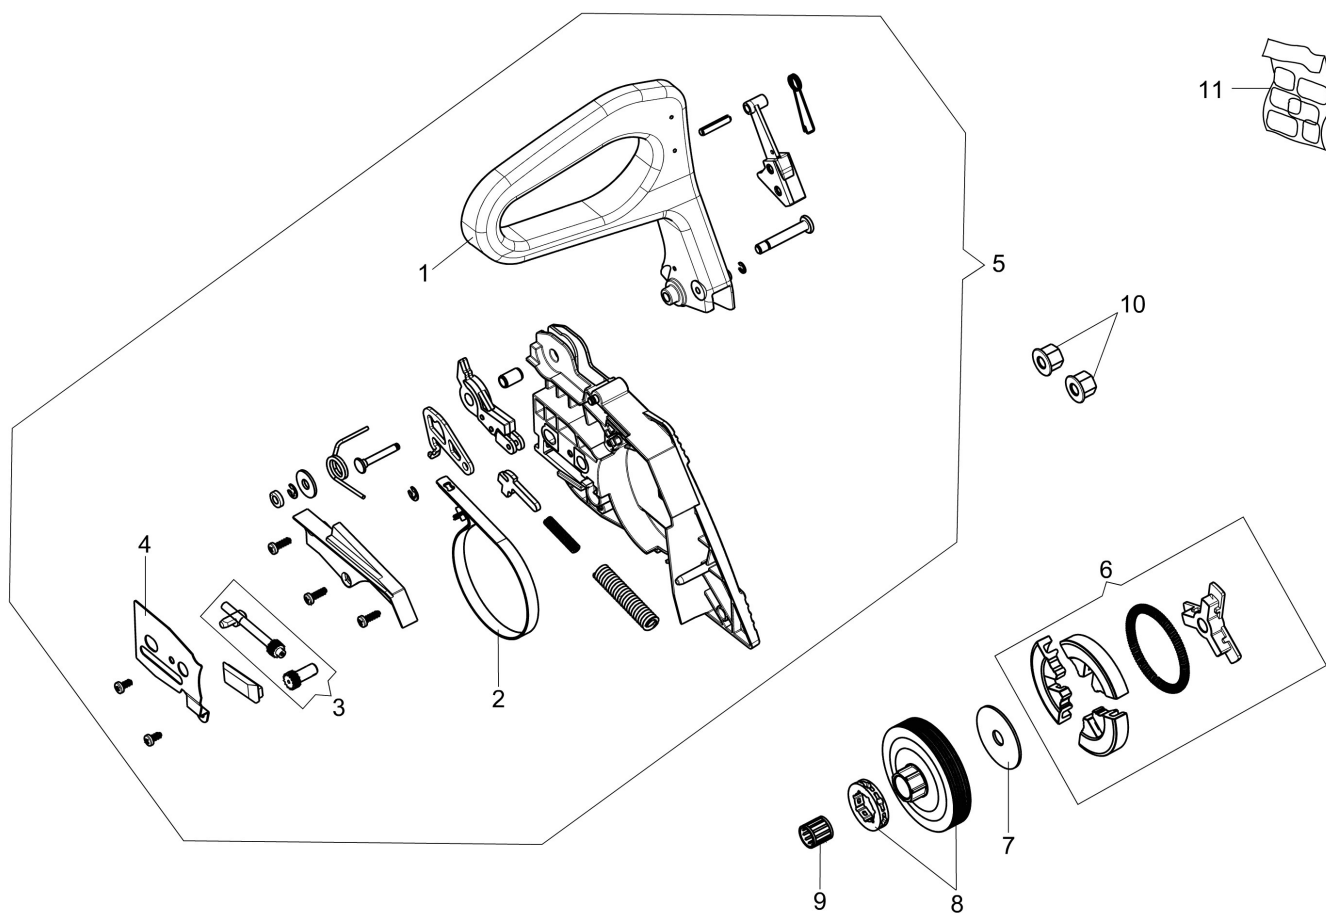

Ref.Nu	Qty	Part number	Description	Validity from	Validity till	Notes	Bulletin
1	1	50310061R	Gasket				
2	2	50310060R	Screw				
3	1	50312008R	Muffler assy				
4	4	3801051R	Screw				
5	1	3055104R	Spark plug				
6	1	50310076AR	Gasket				
7	2	50310163R	Piston ring Ø45				
8	2	50310115R	Ring				
9	1	50312025R	Piston assy				
10	1	50310258A	Complete cylinder				
11	1	50310259	Set roller cage and washer				
12	1	50310118R	Key				
13	1	50310153R	Crankshaft				

изображение Chain cover - Clutch

Ref.Nu	Qty	Part number	Description	Validity from	Validity till	Notes	Bulletin
1	1	50310017AR	Guard				
2	1	50310027R	Brake band				
3	1	50310263	Chain tensioner screw kit				
4	1	50310011AR	Plate				
5	1	50312037R	Chain cover assy				
6	1	50310004R	Clutch				
7	1	50310073R	Washer				
8	1	50310005R	Clutch drum			.325	
8	1	50310193R	Clutch drum			3/8	
9	1	3037041R	Thrust bearing				
10	1	50010148R	Nut				
11	1	50320034	Labels kit				