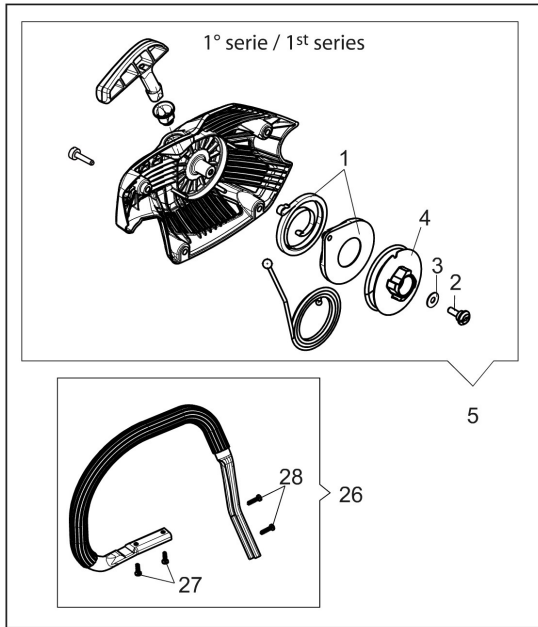

изображение Starter assy

Ref.Nu	Qty	Part number	Description	Validity from	Validity till	Notes	Bulletin
1	1	50310260	Kit spring				
2	1	3960162R	Screw				
3	1	50310033R	Washer				
4	1	50310030AR	Starter pulley				
5	1	50312035AR	Starter assy				BT4-130-08/22
6	1	2501011AR	Ignition coil				
7	2	3801086R	Screw				
8	1	50310063R	Wire				
9	1	50310009R	Flywheel				
10	1	3916009R	Washer				
11	1	3833080R	Washer				
16	1	094600054R	Washer				
17	1	3960164R	Screw				
12	1	004000142R	Nut				
19	1	50310368R	Pulley				
20	1	61450496R	Spring				
21	1	50310369AR	Sprocket				
22	1	50312083R	Starter assy				
23	1	50312092R	Handle				
24	1	3960165R	Screw				
25	1	3960164R	Screw				
26	1	50312092R	Handle				BT4-130-08/22
27	2	3960165R	Screw				
28	2	3960164R	Screw