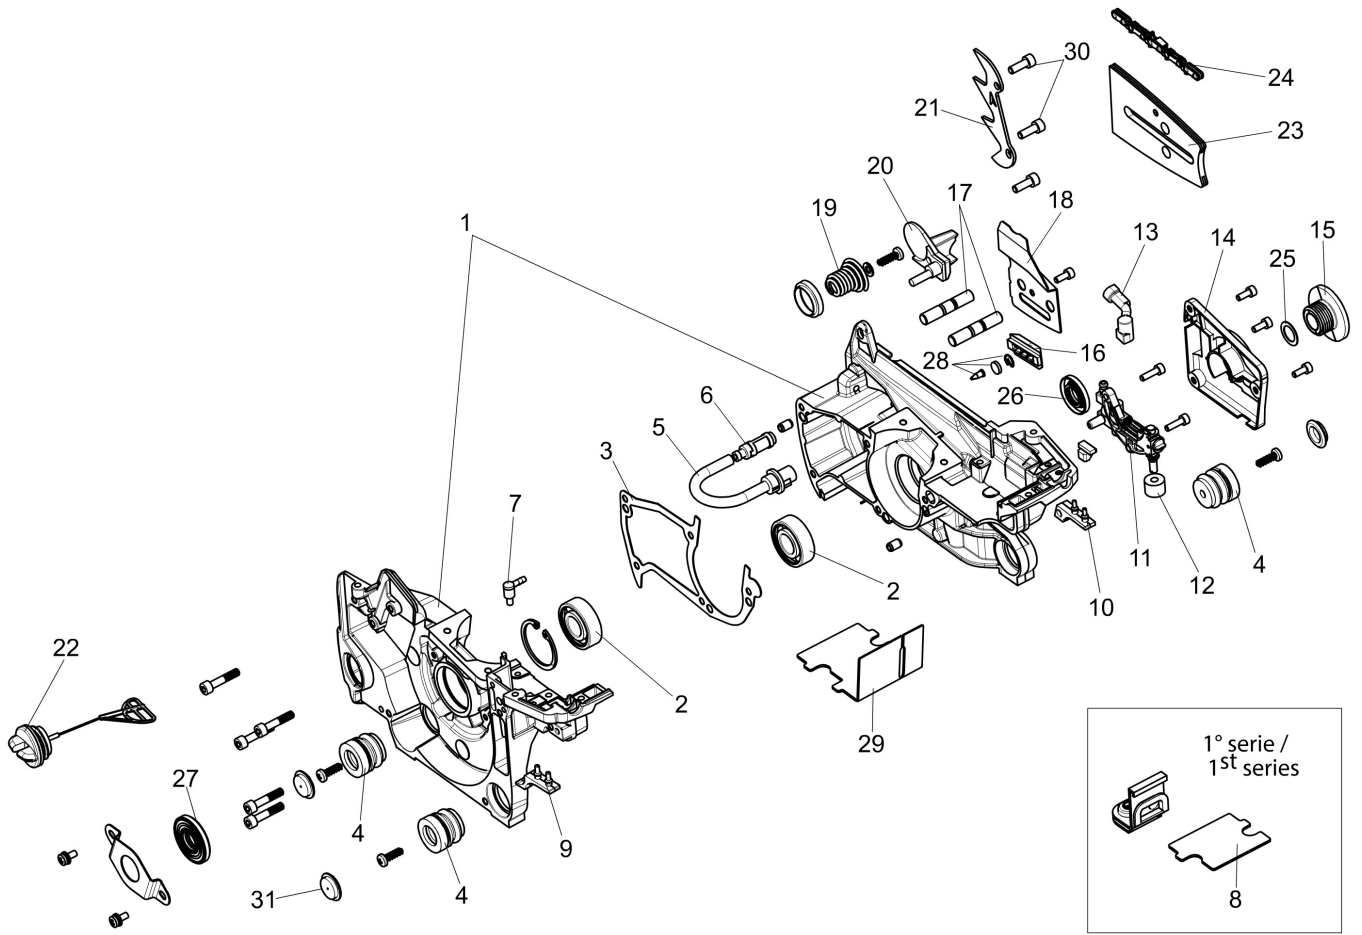

изображение Chain cover - Clutch

Ref.Nu	Qty	Part number	Description	Validity from	Validity till	Notes	Bulletin
1	1	50310017AR	Guard				
2	1	50310027R	Brake band				
3	1	50310263	Chain tensioner screw kit				
4	1	50310011AR	Plate				
5	1	50312037R	Chain cover assy				
6	1	50310004R	Clutch				
7	1	50310073R	Washer				
8	1	50310005R	Clutch drum			.325	
8	1	50310193R	Clutch drum			3/8	
9	1	3037041R	Thrust bearing				
10	1	50010148R	Nut				
11	1	50320034	Labels kit				

изображение Crankcase

Ref.Nu	Qty	Part number	Description	Validity from	Validity till	Notes	Bulletin
1	1	50312074R	Crankcase assy				
2	2	3034035R	Bearing				
3	1	50310109R	Gasket				
4	4	50310084R	AV-mount				
5	1	50310372AR	Suction tube		SN 8390290000		BT4-125-07/20
5	1	50310372AR	Suction tube	SN 8390290001			BT4-125-07/20
6	1	50310079R	Oil filter				
7	1	50310101R	Fitting				
8	1	50310321R	Gasket		SN 8098490000 - 8399240852		BT4-126-11/20
9	1	50310104R	AV-mount				
10	1	50310103R	AV-mount				
11	1	50312002R	Oil pump				
12	1	50310080R	Sponge				
13	1	50310077R	Hose				
14	1	50310071R	Oil pump cover				
15	1	50310072R	Worm gear				
16	1	50310164R	Guard				
17	2	50310112R	Stud				
18	1	50310074R	Plate				
19	1	50310085R	Spring				
20	1	50310075R	Guard				
21	1	50310142R	Spike				
22	1	50310166AR	Oil cap				
23	1	50310234R	Bar 20 - cm 51			3/8	
23	1	50310233R	Bar 18" - 46 cm			3/8	
23	1	50310215R	Bar 20 - cm 51			.325	
23	1	50310214R	Bar 18 - cm 46			.325	
24	1	30629502A	Efco chain .3/8" x .058" (1,5mm)				
24	1	30629503A	Efco chain .3/8" x .058" (1,5mm)				
24	1	30629514A	Efco chain .325" x .050" (1,3mm)				
24	1	30629513A	Efco chain .325" x .058" (1,5mm)				
25	1	50310169R	Washer				
26	1	3050053R	Seal ring				
27	1	3050054R	Seal ring				
28	1	50310375	Reed valve kit				
29	1	50310321R	Gasket	SN 8098490001 -			BT4-126-11/20
30	2	3891036R	Screw				
31	3	50310083R	Cap				