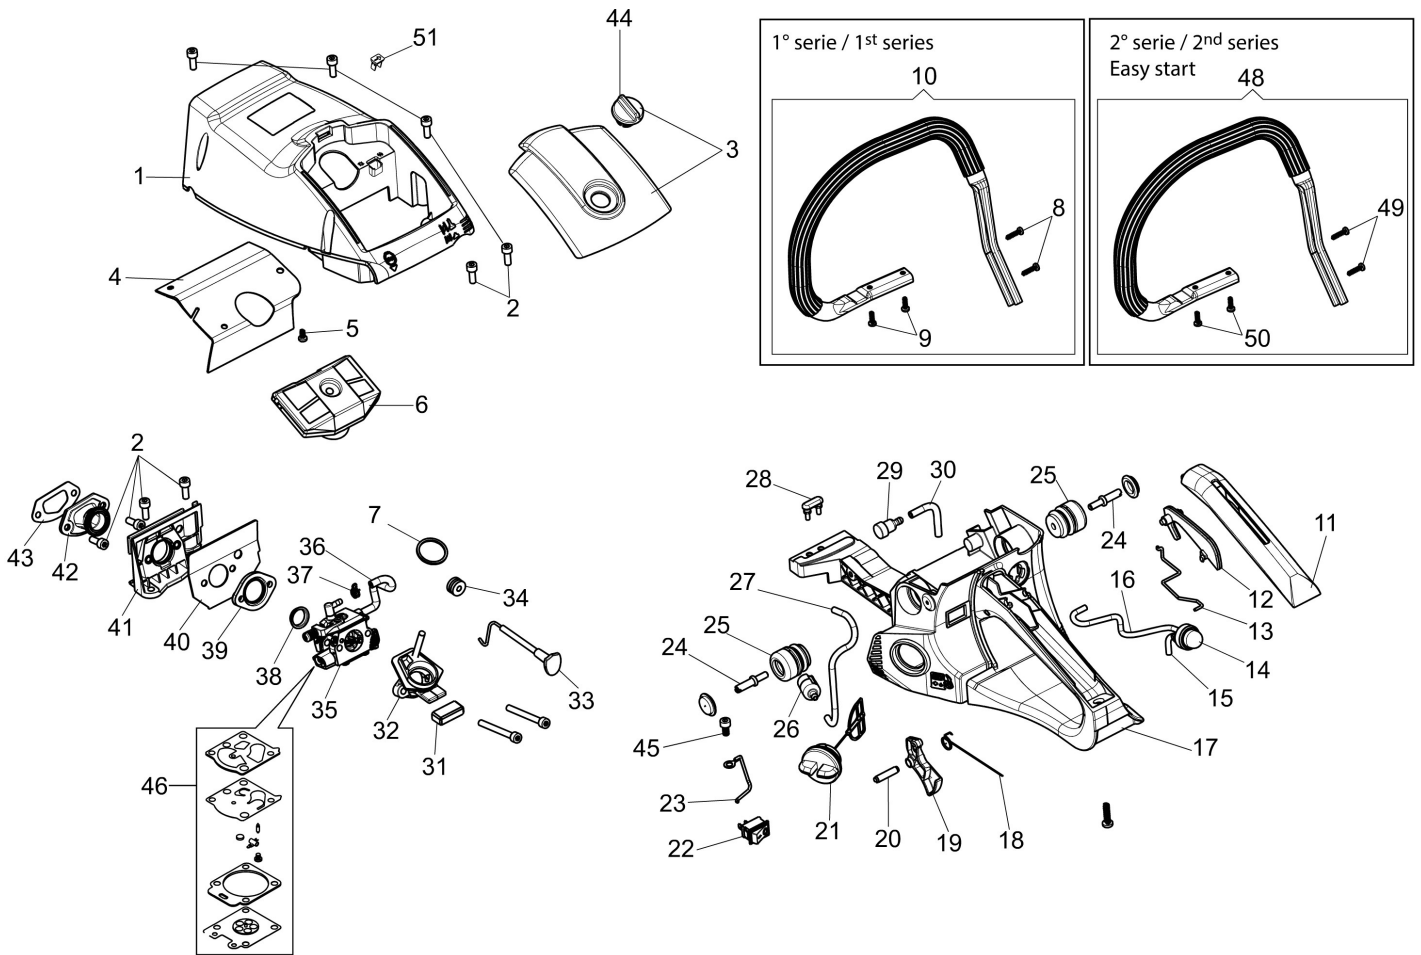

Ref.Nu	Qty	Part number	Description	Validity from	Validity till	Notes	Bulletin
1	1	50310061R	Gasket				
2	2	50310060R	Screw				
3	1	50312008R	Muffler assy				
4	4	3801051R	Screw				
5	1	3055104R	Spark plug				
6	1	50310076AR	Gasket				
7	2	50310163R	Piston ring Ø45				
8	2	50310115R	Ring				
9	1	50312025R	Piston assy				
10	1	50310258A	Complete cylinder				
11	1	50310259	Set roller cage and washer				
12	1	50310118R	Key				
13	1	50310153R	Crankshaft				

изображение Chain cover - Clutch

Ref.Nu	Qty	Part number	Description	Validity from	Validity till	Notes	Bulletin
1	1	50310017AR	Guard				
2	1	50310027R	Brake band				
3	1	50310263	Chain tensioner screw kit				
4	1	50310011AR	Plate				
5	1	50312037R	Chain cover assy				
6	1	50310004R	Clutch				
7	1	50310073R	Washer				
8	1	50310005R	Clutch drum			.325	
8	1	50310193R	Clutch drum			3/8	
9	1	3037041R	Thrust bearing				
10	1	50010148R	Nut				
11	1	50320034	Labels kit				