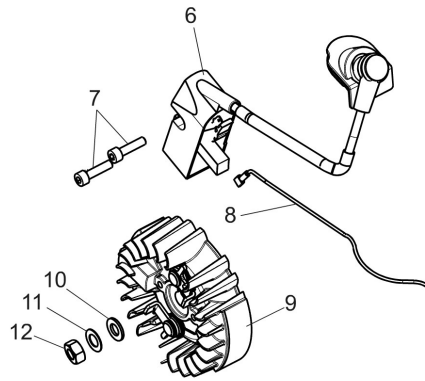

изображение Chain cover - Clutch

Ref.Nu	Qty	Part number	Description	Validity from	Validity till	Notes	Bulletin
1	1	50310017AR	Guard				
2	1	50310027R	Brake band				
3	1	50310263	Chain tensioner screw kit				
4	1	50310011AR	Plate				
5	1	50312037R	Chain cover assy				
6	1	50310004R	Clutch				
7	1	50310073R	Washer				
8	1	50310005R	Clutch drum			.325	
8	1	50310193R	Clutch drum			3/8	
9	1	3037041R	Thrust bearing				
10	1	50010148R	Nut				
11	1	50320034	Labels kit				

изображение Crankcase

Ref.Nu	Qty	Part number	Description	Validity from	Validity till	Notes	Bulletin
1	1	50312074R	Crankcase assy				
2	2	3034035R	Bearing				
3	1	50310109R	Gasket				
4	4	50310084R	AV-mount				
5	1	50310372AR	Suction tube		SN 8390290000		BT4-125-07/20
5	1	50310372AR	Suction tube	SN 8390290001			BT4-125-07/20
6	1	50310079R	Oil filter				
7	1	50310101R	Fitting				
8	1	50310321R	Gasket		SN 8098490000 - 8399240852		BT4-126-11/20
9	1	50310104R	AV-mount				
10	1	50310103R	AV-mount				
11	1	50312002R	Oil pump				
12	1	50310080R	Sponge				
13	1	50310077R	Hose				
14	1	50310071R	Oil pump cover				
15	1	50310072R	Worm gear				
16	1	50310164R	Guard				
17	2	50310112R	Stud				
18	1	50310074R	Plate				
19	1	50310085R	Spring				
20	1	50310075R	Guard				
21	1	50310142R	Spike				
22	1	50310166AR	Oil cap				
23	1	50310234R	Bar 20 - cm 51			3/8	
23	1	50310233R	Bar 18" - 46 cm			3/8	
23	1	50310215R	Bar 20 - cm 51			.325	
23	1	50310214R	Bar 18 - cm 46			.325	
24	1	30629502A	Efco chain .3/8" x .058" (1,5mm)				
24	1	30629503A	Efco chain .3/8" x .058" (1,5mm)				
24	1	30629514A	Efco chain .325" x .050" (1,3mm)				
24	1	30629513A	Efco chain .325" x .058" (1,5mm)				
25	1	50310169R	Washer				
26	1	3050053R	Seal ring				
27	1	3050054R	Seal ring				
28	1	50310375	Reed valve kit				
29	1	50310321R	Gasket	SN 8098490001 -			BT4-126-11/20
30	2	3891036R	Screw				
31	3	50310083R	Cap				