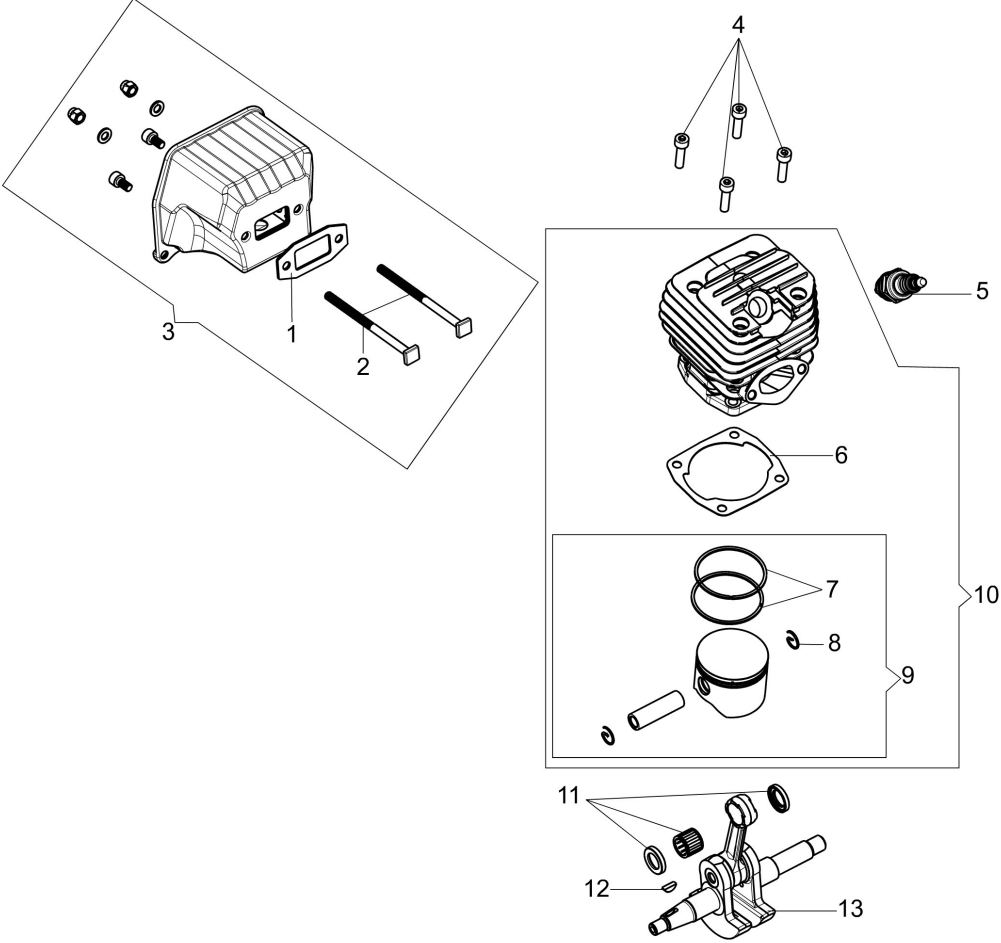

изображение Engine

Ref.Nu	Qty	Part number	Description	Validity from	Validity till	Notes	Bulletin
1	1	50310061R	Gasket				
2	2	50310060R	Screw				
3	1	50312008R	Muffler assy				
4	4	3801051R	Screw				
5	1	3055104R	Spark plug				
6	1	50310076AR	Gasket				
7	2	50310163R	Piston ring Ø45				
8	2	50310115R	Ring				
9	1	50312025R	Piston assy				
10	1	50310258A	Complete cylinder				
11	1	50310259	Set roller cage and washer				
12	1	50310118R	Key				
13	1	50310153R	Crankshaft