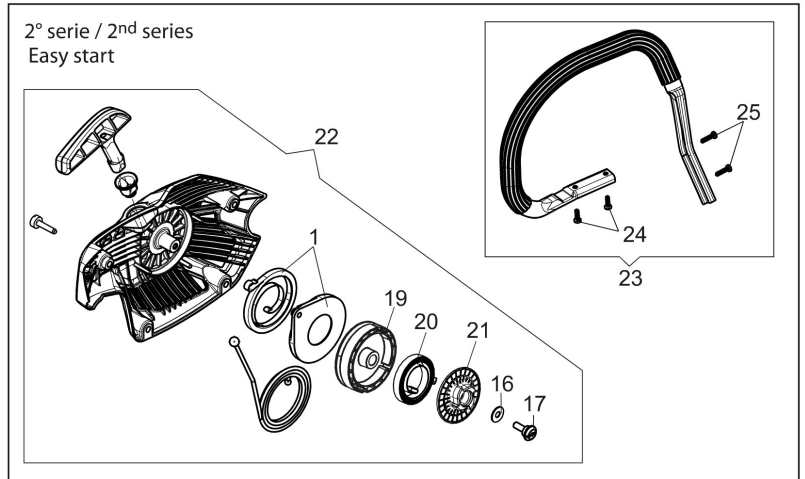

изображение Chain cover - Clutch

Ref.Nu	Qty	Part number	Description	Validity from	Validity till	Notes	Bulletin
1	1	50310017AR	Guard				
2	1	50310027R	Brake band				
3	1	50310263	Chain tensioner screw kit				
4	1	50310011AR	Plate				
5	1	50312037R	Chain cover assy				
6	1	50310004R	Clutch				
7	1	50310073R	Washer				
8	1	50310005R	Clutch drum			.325	
8	1	50310193R	Clutch drum			3/8	
9	1	3037041R	Thrust bearing				
10	1	50010148R	Nut				
11	1	50320034	Labels kit				

изображение Crankcase

Ref.Nu	Qty	Part number	Description	Validity from	Validity till	Notes	Bulletin
1	1	50312074R	Crankcase assy				
2	2	3034035R	Bearing				
3	1	50310109R	Gasket				
4	4	50310084R	AV-mount				
5	1	50310372AR	Suction tube		SN 8390290000		BT4-125-07/20
5	1	50310372AR	Suction tube	SN 8390290001			BT4-125-07/20
6	1	50310079R	Oil filter				
7	1	50310101R	Fitting				
8	1	50310321R	Gasket		SN 8098490000 - 8399240852		BT4-126-11/20
9	1	50310104R	AV-mount				
10	1	50310103R	AV-mount				
11	1	50312002R	Oil pump				
12	1	50310080R	Sponge				
13	1	50310077R	Hose				
14	1	50310071R	Oil pump cover				
15	1	50310072R	Worm gear				
16	1	50310164R	Guard				
17	2	50310112R	Stud				
18	1	50310074R	Plate				
19	1	50310085R	Spring				
20	1	50310075R	Guard				
21	1	50310142R	Spike				
22	1	50310166AR	Oil cap				
23	1	50310234R	Bar 20 - cm 51			3/8	
23	1	50310233R	Bar 18" - 46 cm			3/8	
23	1	50310215R	Bar 20 - cm 51			.325	
23	1	50310214R	Bar 18 - cm 46			.325	
24	1	30629502A	Efco chain .3/8" x .058" (1,5mm)				
24	1	30629503A	Efco chain .3/8" x .058" (1,5mm)				
24	1	30629514A	Efco chain .325" x .050" (1,3mm)				
24	1	30629513A	Efco chain .325" x .058" (1,5mm)				
25	1	50310169R	Washer				
26	1	3050053R	Seal ring				
27	1	3050054R	Seal ring				
28	1	50310375	Reed valve kit				
29	1	50310321R	Gasket	SN 8098490001 -			BT4-126-11/20
30	2	3891036R	Screw				
31	3	50310083R	Cap				