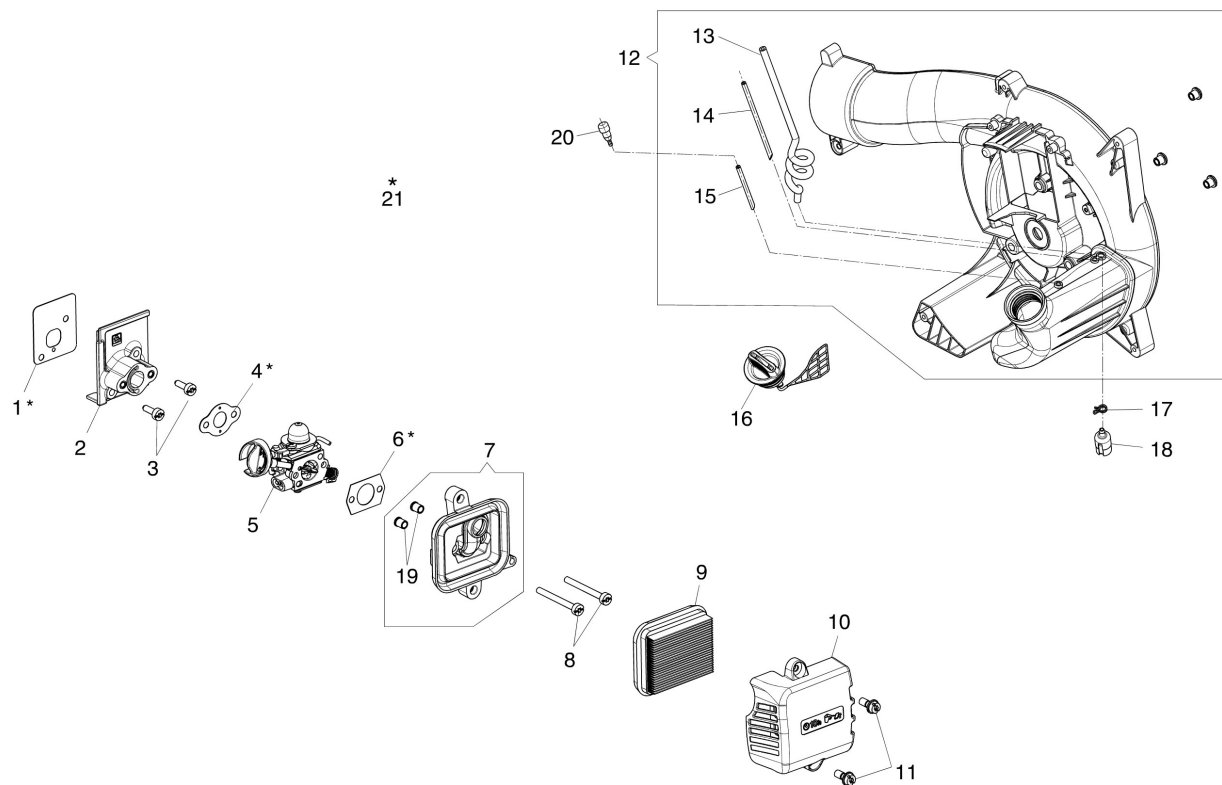

изображение Tank and air filter

Ref.Nu	Qty	Part number	Description	Validity from	Validity till	Notes	Bulletin
1	1	56600161R	Gasket				
2	1	56600088CR	Insulator				
3	2	3891048R	Screw				
4	1	61200021AR	Gasket				
5	1	2318018CR	Carburetor				
6	1	56600057R	Gasket				
7	1	56602001AR	Filter support				
8	2	3891063R	Screw				
9	1	61170016R	Air filter				
10	1	56600018AR	Air filter cover				
11	2	61330040AR	Screw				
12	1	56600027CR	Left cover/tank				
13	1	52060224R	Fuel line				
14	1	52060171R	Tube				
15	1	50270103R	Tube				
16	1	50340266R	Cap			rosso/red	
17	1	4098377R	Band				
18	1	61400322R	Fuel filter				
19	2	56550044R	Bushing				
20	1	61070011AR	Breather valve				
21	1	56600175	Gasket set