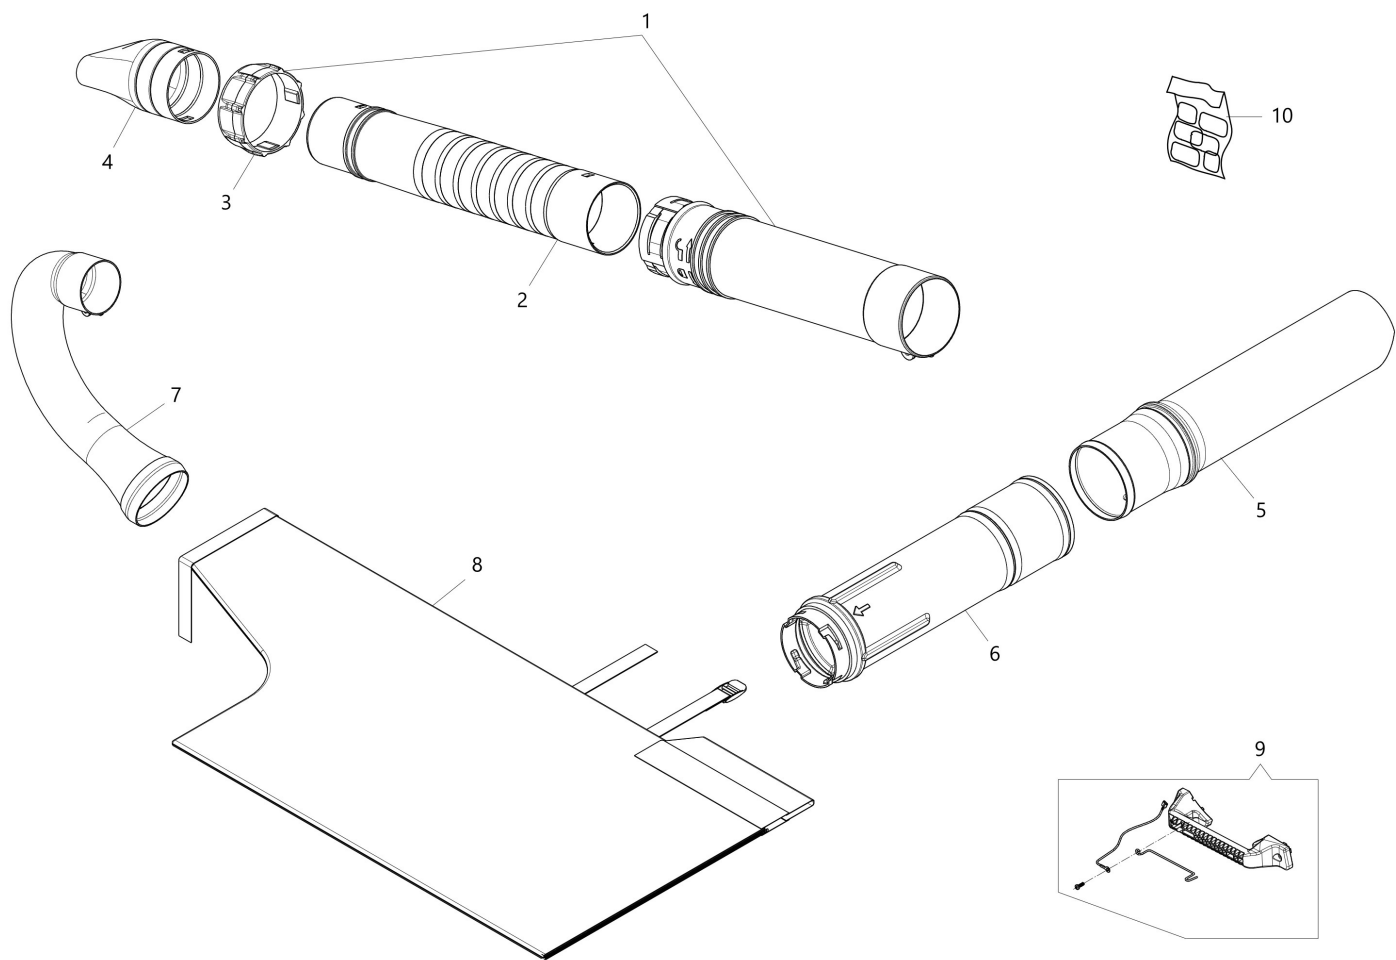

изображение Accessories

Ref.Nu	Qty	Part number	Description	Validity from	Validity till	Notes	Bulletin
1	1	56600200	Tube kit				
2	1	56600147BR	Tube				
3	1	56600148AR	Ring nut				
4	1	56600149AR	Grip-end				
5	1	56550077R	Tube				
6	1	56550076AR	Tube				
7	1	56600112AR	Tube				
8	1	56550078AR	Grassbag				
9	1	56602003AR	Handle kit				
10	1	56600176	Labels kit