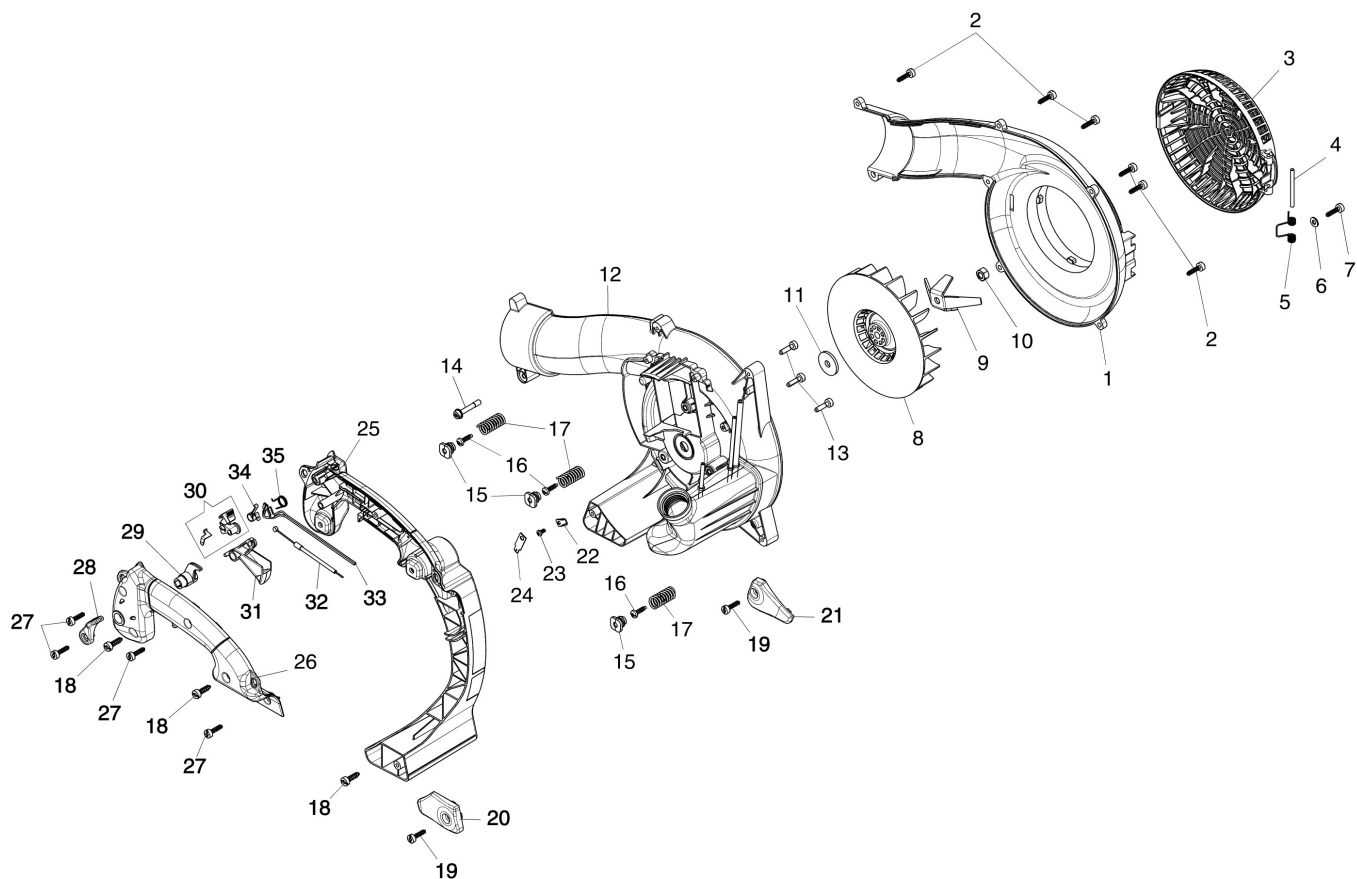

изображение Fan assy

Ref.Nu	Qty	Part number	Description	Validity from	Validity till	Notes	Bulletin
1	1	56600106BR	Right cover				
2	6	3893060R	Screw				
3	1	56600154R	Cover				
4	1	56550123R	Pin				
5	1	56550072R	Spring				
6	1	3918010R	Washer				
7	1	3893060R	Screw				
8	1	56550006AR	Fan				
9	1	56550057R	Knife				
10	1	3911009R	Nut				
11	1	56510050R	Washer				
12	1	56600027CR	Left cover/tank				
13	3	3891048R	Screw				
14	1	56600119R	Screw				
15	3	50170034R	Support				
16	3	3960115R	Screw				
17	3	50290183AR	Spring				
18	3	3893001R	Screw				
19	2	3893060R	Screw				
20	1	56600157R	Right cover				
21	1	56600158R	Left cover				
22	1	56550102R	Plate				
23	1	3960167R	Screw				
24	1	3044035R	Faston				
25	1	56600032R	Handle				
26	1	56600034AR	Half grip left				
27	4	3893060R	Screw				
28	1	56550184R	Stop lever				
29	1	56550025R	Stop lever				
30	1	56600105AR	Switch (stop)				
31	1	56600063R	Throttle				
32	1	56600075AR	Throttle cable				
33	1	56600092R	Cable				
34	1	50270172AR	Spring				
35	1	56600060AR	Spring