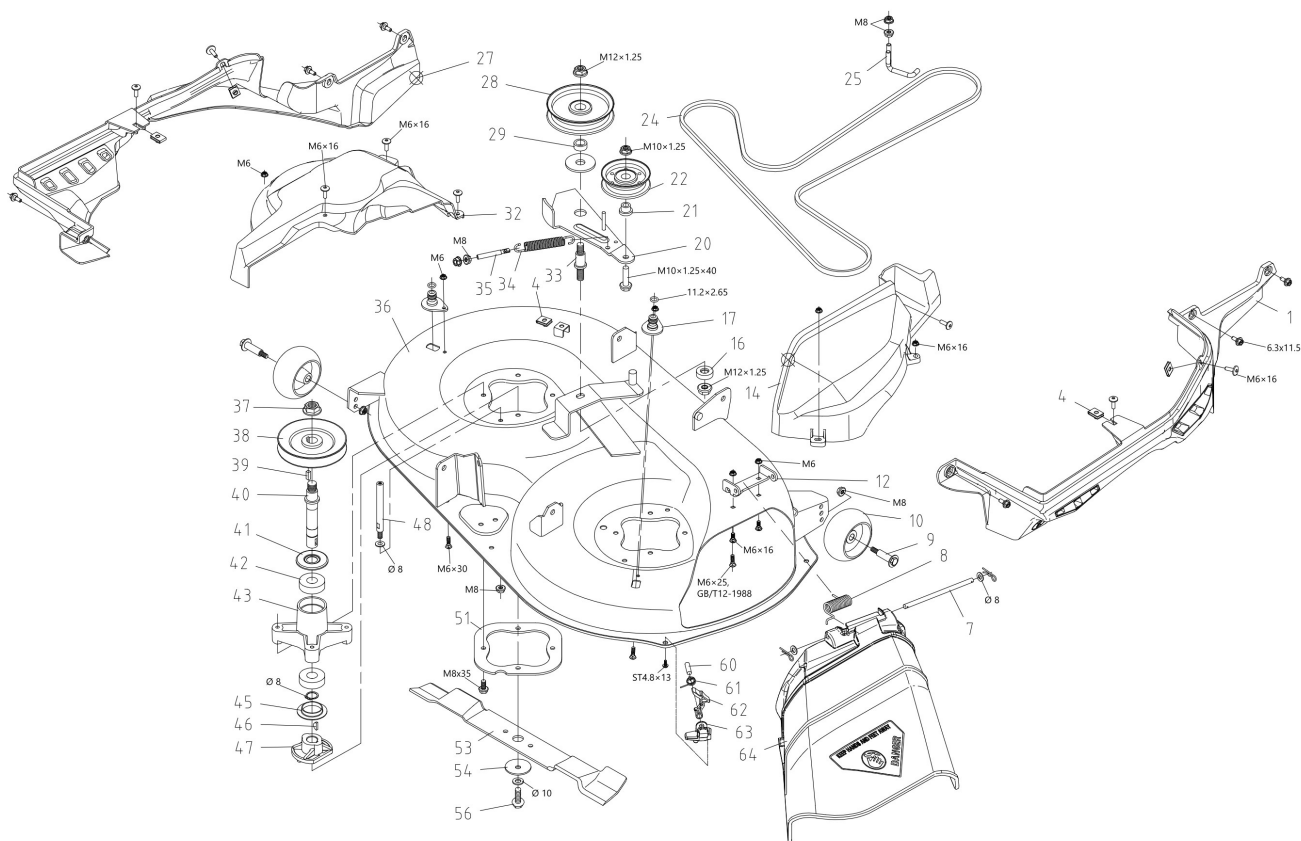

Labels

Starter, carburettor and air filter

Engine assy

изображение Mulching Kit

Ref.Nu	Qty	Part number	Description	Validity from	Validity till	Notes	Bulletin
3	2	TS000043R	Hook				
4	2	TS000044R	Tie rod				
6	1	TS000046R	Deflector				

изображение Mowing deck

Ref.Nu	Qty	Part number	Description	Validity from	Validity till	Notes	Bulletin
1	1	TS000115R	Right guard				
4	5	TS000066R	Clamp				
7	1	TS000116R	Pin				
8	1	TS000117R	Spring				
9	2	TS000071R	Screw				
10	2	TS000074R	Wheel				
12	1	TS000118R	Mount				
14	1	TS000119R	Belt cover				
16	1	TS000120R	Bushing				
17	2	TS000104R	Water hose connection				
20	1	TS000121R	Lever				
21	1	TS000122R	Bushing				
22	1	TS000007R	Pulley				
24	1	TS000123R	Belt				
25	1	TS000124R	Bracket				
27	1	TS000125R	Guard sx				
28	1	TS000126R	Pulley				
29	1	TS000127R	Bushing				
32	1	TS000128R	Belt cover				
33	1	TS000129R	Spacer				
34	1	TS000130R	Spring				
35	1	TS000065R	Screw				
36	1	TS000131R	Mowing deck				
37	2	TS000132R	Nut				
38	2	TS000111R	Pulley				
39	2	TS000082R	Key				
40	2	TS000133R	Blade shaft				
41	2	TS000085R	Disc (guard)				
42	4	TS000086R	Thrust bearing				
43	2	TS000134R	Support				
45	2	TS000135R	Guard				
46	2	TS000099R	Key				
47	2	TS000095R	Blade hub				
48	1	TS000136R	Pin				
51	2	TS000091R	Plate				
53	2	TS000137R	Blade				
54	2	TS000097R	Washer				
56	2	TS000098R	Screw				
60	1	TS000138R	Pin				
61	1	TS000139R	Spring				
62	1	TS000140R	Locking lever				
63	1	TS000141R	Lever support				
64	1	TS000142R	Deflector				