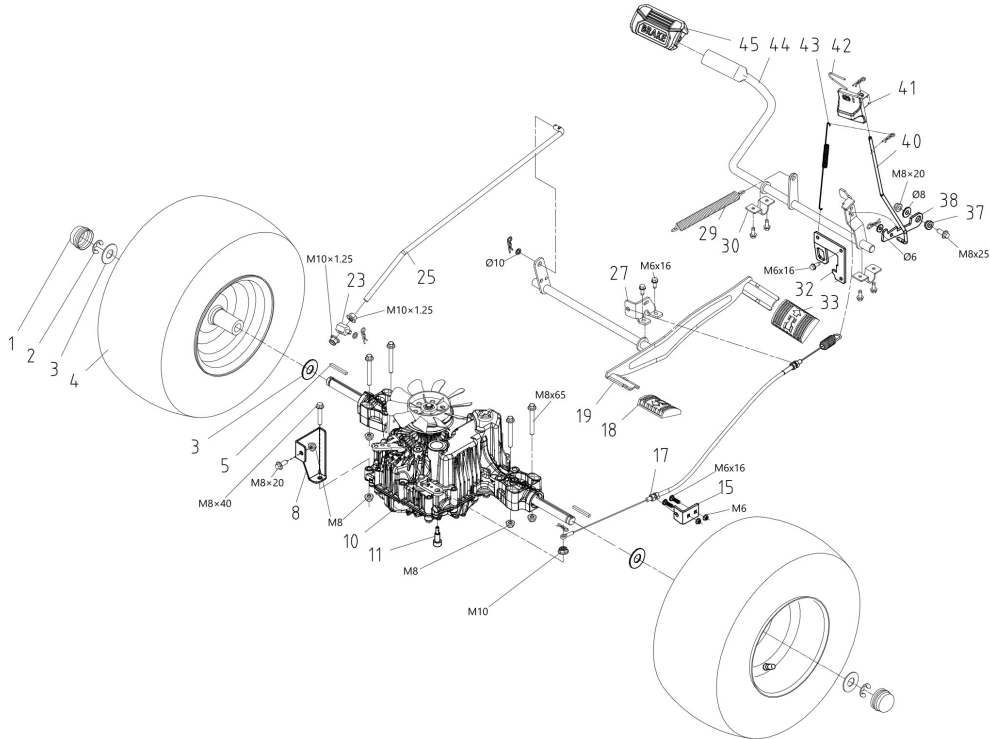

изображение Transmission

Ref.Nu	Qty	Part number	Description	Validity from	Validity till	Notes	Bulletin
2	2	TS000173R	Bushing				
3	1	TS000253R	Spacer				
5	1	TS000255R	Support				
6	1	TS000130R	Spring				
8	1	TS000122R	Bushing				
9	1	TS000007R	Pulley				
11	1	TS000006R	Pulley				
12	1	TS000005R	Thrust bearing				
16	1	TS000263R	Plate				
20	1	TS000259R	Screw				
21	1	TS000025R	Belt				
23	3	TS000023R	Pulley				
24	2	TS000260R	Bushing				
25	1	TS000265R	Support				
26	1	TS000266R	Rod				

изображение Front axle

Ref.Nu	Qty	Part number	Description	Validity from	Validity till	Notes	Bulletin
1	2	TS000198R	Hub cap				
3	2	TS000199R	Washer				
4	4	TS000200R	Spacer				
5	2	TS000018R	Compl. front wheel				
5,4	4	TS000204R	Thrust bearing				
6	1	TS000019R	Pin			Destro; Right	
8	4	TS000020R	Bushing				
9	1	TS000205R	Front axle				
11	1	TS000021R	Lever				
12	2	TS000083R	Washer				
17	1	TS000206R	Spacer				
18	2	TS000068R	Nipple				
21	1	TS000022R	Pin			Sinistro; Left	

изображение Steering arm

Ref.Nu	Qty	Part number	Description	Validity from	Validity till	Notes	Bulletin
1	1	TS000267R	Joint				
3	1	TS000268R	Tie rod				
5	1	TS000269R	Plate				
8	1	TS000270R	Sleeve				
9	1	TS000271R	Bushing				
10	1	TS000272R	Snap ring				
11	1	TS000273R	Steering arm				
13	2	TS000274R	Bushing				
14	1	TS000275R	Tie rod				
16	1	TS000026R	Sprocket				
17	1	TS000276R	Pin				
19	1	TS000378R	Bushing				
20	1	TS000277R	Bushing				
21	1	TS000278R	Cotter pin				
22	1	TS000279R	Fixing plate				
23	2	TS000280R	Bushing				
24	1	TS000027R	Sector				
25	1	TS000281R	Fixing plate				
26	1	TS000282R	Joint				
28	1	TS000283R	Spacer				
30	1	TS000284R	Steering wheel				
31	1	TS000028R	Support				
32	1	TS000379R	Washer				
33	1	TS000375R	Cover			Rosso - Red	