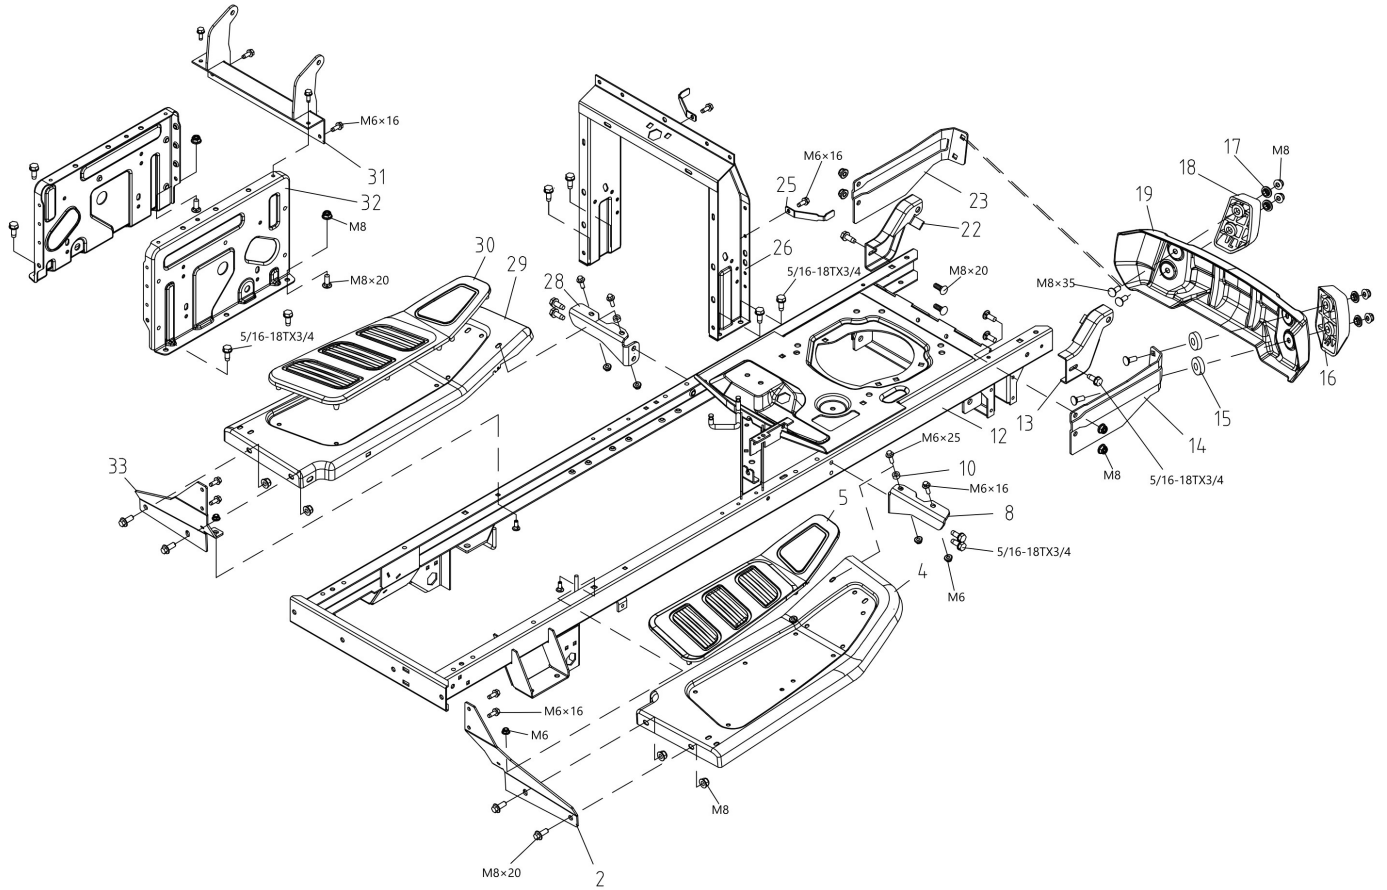

изображение Frame

Ref.Nu	Qty	Part number	Description	Validity from	Validity till	Notes	Bulletin
2	1	TS000165R	Right footboard support				
4	1	TS000166R	Footrest pad			Destra; Right	
5	1	TS000167R	Right footboard cover				
8	1	TS000168R	Right footboard support			Sinistra; Left	
10	2	TS000169R	Bushing				
12	1	TS000170R	Frame				
13	1	TS000171R	Hood support			Sinistra; Left	
14	1	TS000172R	Support				
15	4	TS000014R	Washer				
16	1	TS000015R	Bumper				
17	4	TS000173R	Bushing			Destra; Right	
18	1	TS000016R	Bumper				
19	1	TS000017R	Lower hood				
22	1	TS000174R	Hood support				
23	1	TS000175R	Support				
25	2	TS000176R	Plate				
26	1	TS000177R	Column support				
28	1	TS000178R	Left footboard support				
29	1	TS000179R	Footrest pad				
30	1	TS000180R	Left footboard cover				
31	1	TS000181R	Frame				
32	2	TS000182R	Support				
33	1	TS000183R	Left footboard support