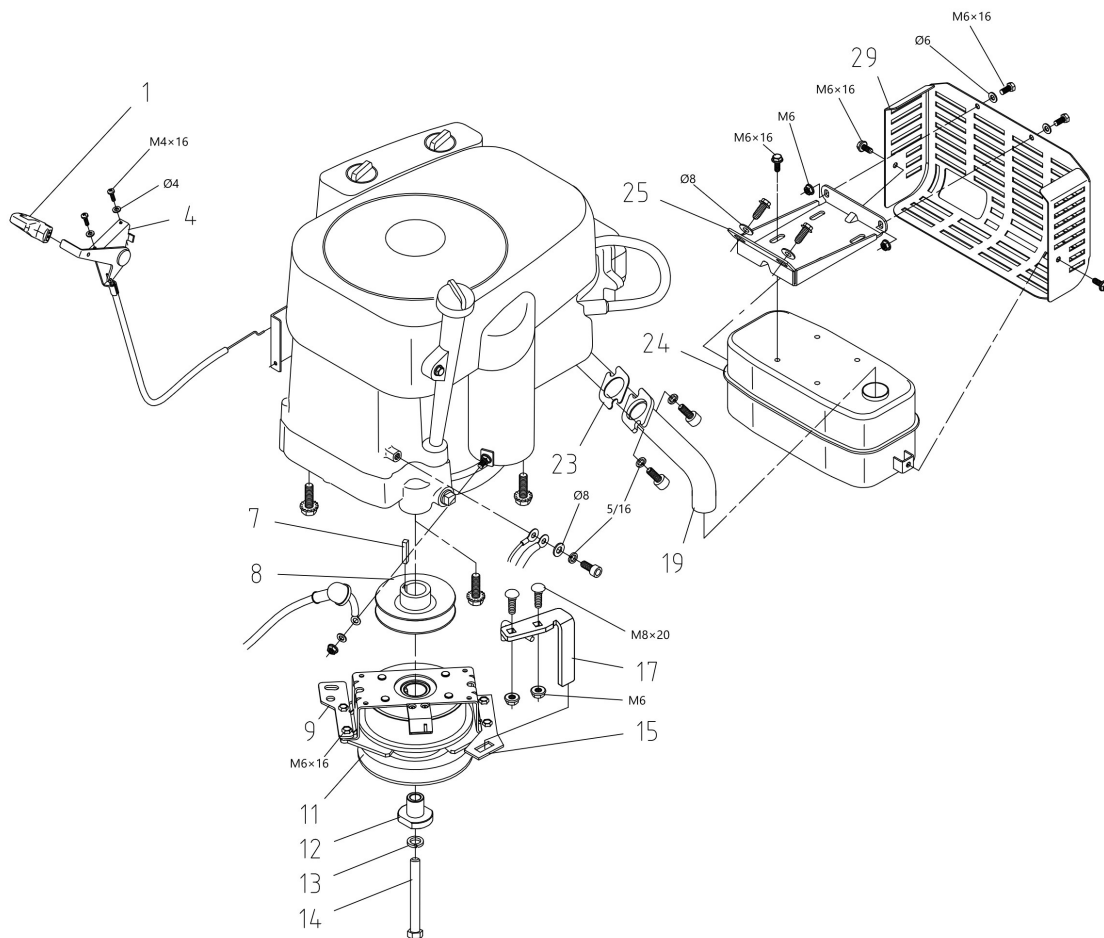

изображение Mowing deck

Ref.Nu	Qty	Part number	Description	Validity from	Validity till	Notes	Bulletin
1	1	TS000115R	Right guard				
4	5	TS000066R	Clamp				
7	1	TS000116R	Pin				
8	1	TS000117R	Spring				
9	2	TS000071R	Screw				
10	2	TS000074R	Wheel				
12	1	TS000118R	Mount				
14	1	TS000119R	Belt cover				
16	1	TS000120R	Bushing				
17	2	TS000104R	Water hose connection				
20	1	TS000121R	Lever				
21	1	TS000122R	Bushing				
22	1	TS000007R	Pulley				
24	1	TS000123R	Belt				
25	1	TS000124R	Bracket				
27	1	TS000125R	Guard sx				
28	1	TS000126R	Pulley				
29	1	TS000127R	Bushing				
32	1	TS000128R	Belt cover				
33	1	TS000129R	Spacer				
34	1	TS000130R	Spring				
35	1	TS000065R	Screw				
36	1	TS000131R	Mowing deck				
37	2	TS000132R	Nut				
38	2	TS000111R	Pulley				
39	2	TS000082R	Key				
40	2	TS000133R	Blade shaft				
41	2	TS000085R	Disc (guard)				
42	4	TS000086R	Thrust bearing				
43	2	TS000134R	Support				
45	2	TS000135R	Guard				
46	2	TS000099R	Key				
47	2	TS000095R	Blade hub				
48	1	TS000136R	Pin				
51	2	TS000091R	Plate				
53	2	TS000137R	Blade				
54	2	TS000097R	Washer				
56	2	TS000098R	Screw				
60	1	TS000138R	Pin				
61	1	TS000139R	Spring				
62	1	TS000140R	Locking lever				
63	1	TS000141R	Lever support				
64	1	TS000142R	Deflector				