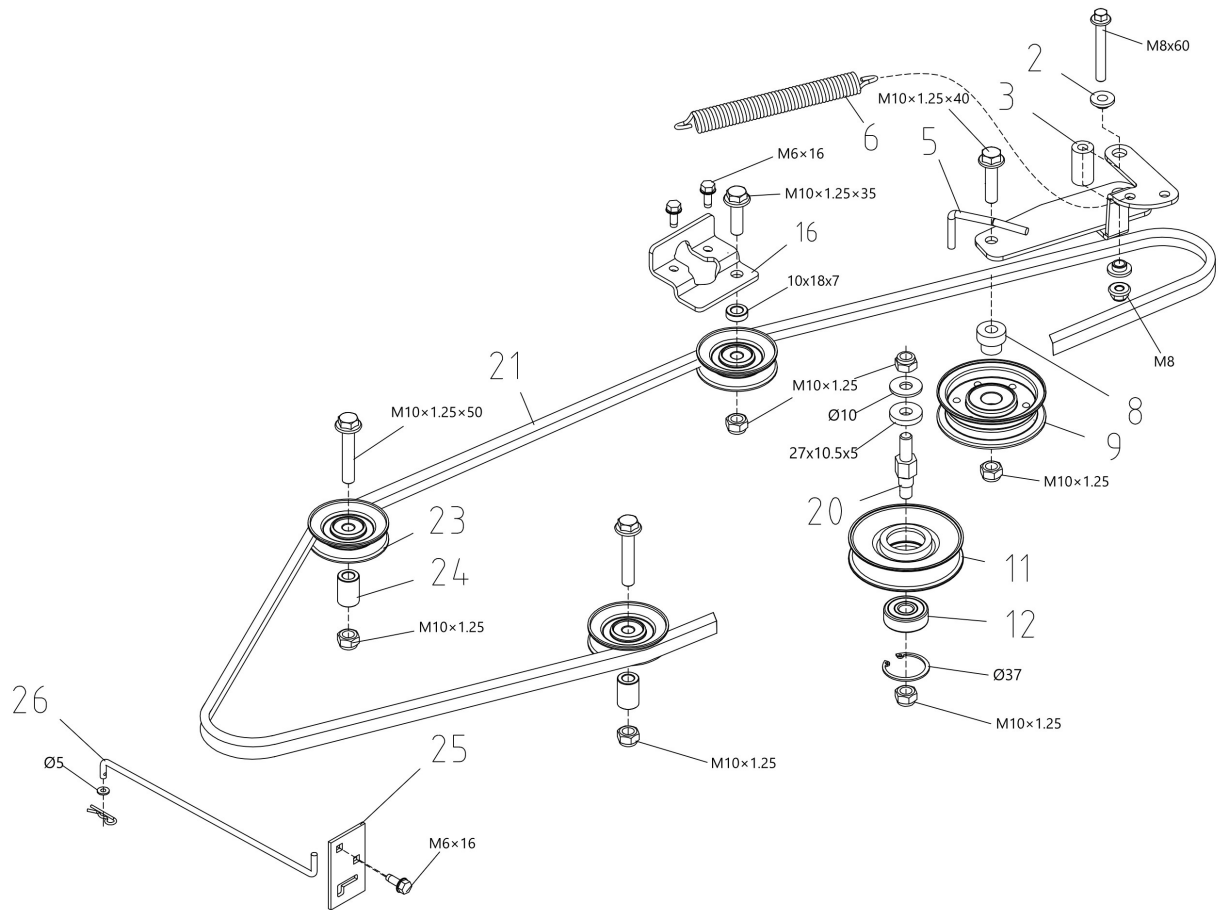

изображение Mowing deck

Ref.Nu	Qty	Part number	Description	Validity from	Validity till	Notes	Bulletin
1	1	TS000115R	Right guard				
4	5	TS000066R	Clamp				
7	1	TS000116R	Pin				
8	1	TS000117R	Spring				
9	2	TS000071R	Screw				
10	2	TS000074R	Wheel				
12	1	TS000118R	Mount				
14	1	TS000119R	Belt cover				
16	1	TS000120R	Bushing				
17	2	TS000104R	Water hose connection				
20	1	TS000121R	Lever				
21	1	TS000122R	Bushing				
22	1	TS000007R	Pulley				
24	1	TS000123R	Belt				
25	1	TS000124R	Bracket				
27	1	TS000125R	Guard sx				
28	1	TS000126R	Pulley				
29	1	TS000127R	Bushing				
32	1	TS000128R	Belt cover				
33	1	TS000129R	Spacer				
34	1	TS000130R	Spring				
35	1	TS000065R	Screw				
36	1	TS000131R	Mowing deck				
37	2	TS000132R	Nut				
38	2	TS000111R	Pulley				
39	2	TS000082R	Key				
40	2	TS000133R	Blade shaft				
41	2	TS000085R	Disc (guard)				
42	4	TS000086R	Thrust bearing				
43	2	TS000134R	Support				
45	2	TS000135R	Guard				
46	2	TS000099R	Key				
47	2	TS000095R	Blade hub				
48	1	TS000136R	Pin				
51	2	TS000091R	Plate				
53	2	TS000137R	Blade				
54	2	TS000097R	Washer				
56	2	TS000098R	Screw				
60	1	TS000138R	Pin				
61	1	TS000139R	Spring				
62	1	TS000140R	Locking lever				
63	1	TS000141R	Lever support				
64	1	TS000142R	Deflector				

изображение Transmission

Ref.Nu	Qty	Part number	Description	Validity from	Validity till	Notes	Bulletin
2	2	TS000173R	Bushing				
3	1	TS000253R	Spacer				
5	1	TS000255R	Support				
6	1	TS000130R	Spring				
8	1	TS000122R	Bushing				
9	1	TS000007R	Pulley				
11	1	TS000006R	Pulley				
12	1	TS000005R	Thrust bearing				
16	1	TS000263R	Plate				
20	1	TS000259R	Screw				
21	1	TS000025R	Belt				
23	3	TS000023R	Pulley				
24	2	TS000260R	Bushing				
25	1	TS000265R	Support				
26	1	TS000266R	Rod				