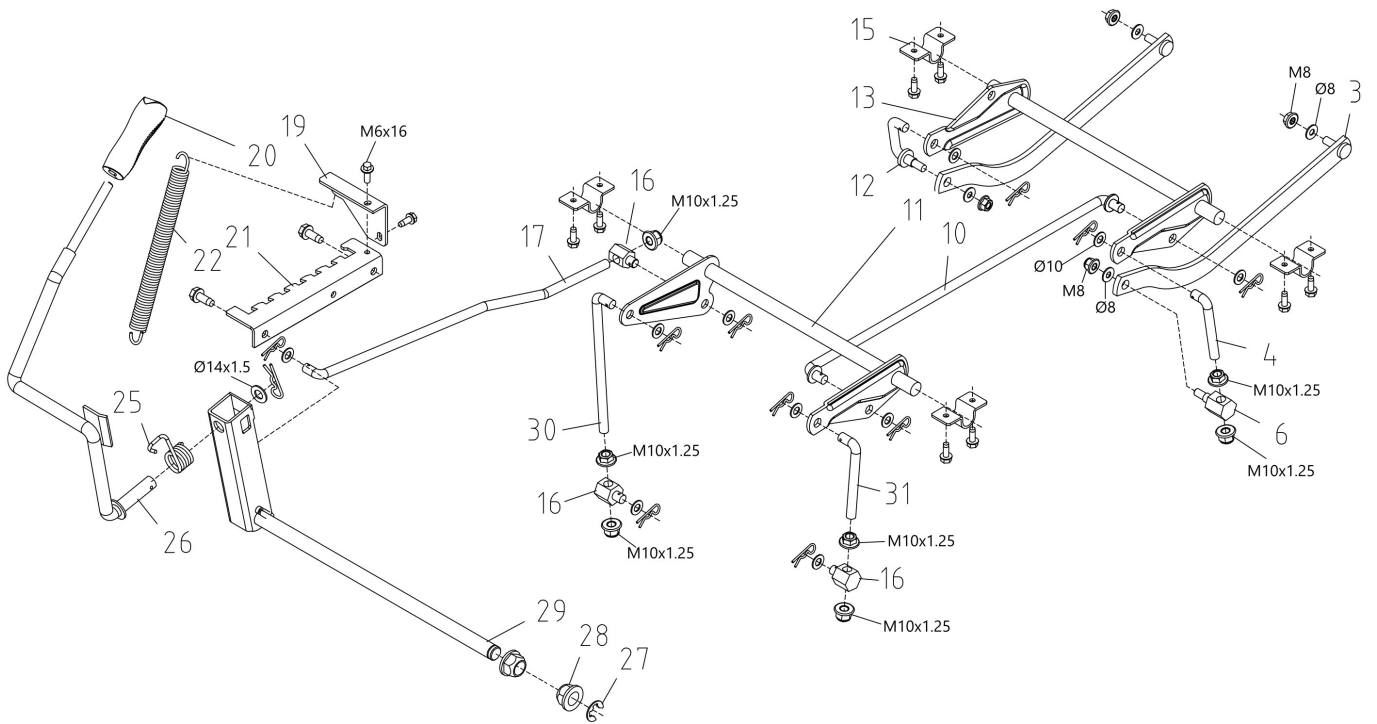

изображение Cutting plate lifting

Ref.Nu	Qty	Part number	Description	Validity from	Validity till	Notes	Bulletin
3	2	TS000292R	Rod				
4	1	TS000293R	Tie rod				
6	1	TS000294R	Joint				
10	1	TS000308R	Rod				
11	1	TS000309R	Axel lift				
12	1	TS000297R	Rod				
13	1	TS000298R	Support				
15	4	TS000231R	Support				
16	3	TS000299R	Joint				
17	1	TS000310R	Lever				
19	1	TS000301R	Plate				
20	1	TS000226R	Knob				
21	1	TS000030R	Support				
22	1	TS000302R	Spring				
25	1	TS000303R	Spring				
26	1	TS000031R	Lever				
27	1	TS000223R	Snap ring				
28	2	TS000378R	Bushing				
29	1	TS000304R	Lever				
30	1	TS000311R	Tie rod				
31	1	TS000312R	Tie rod