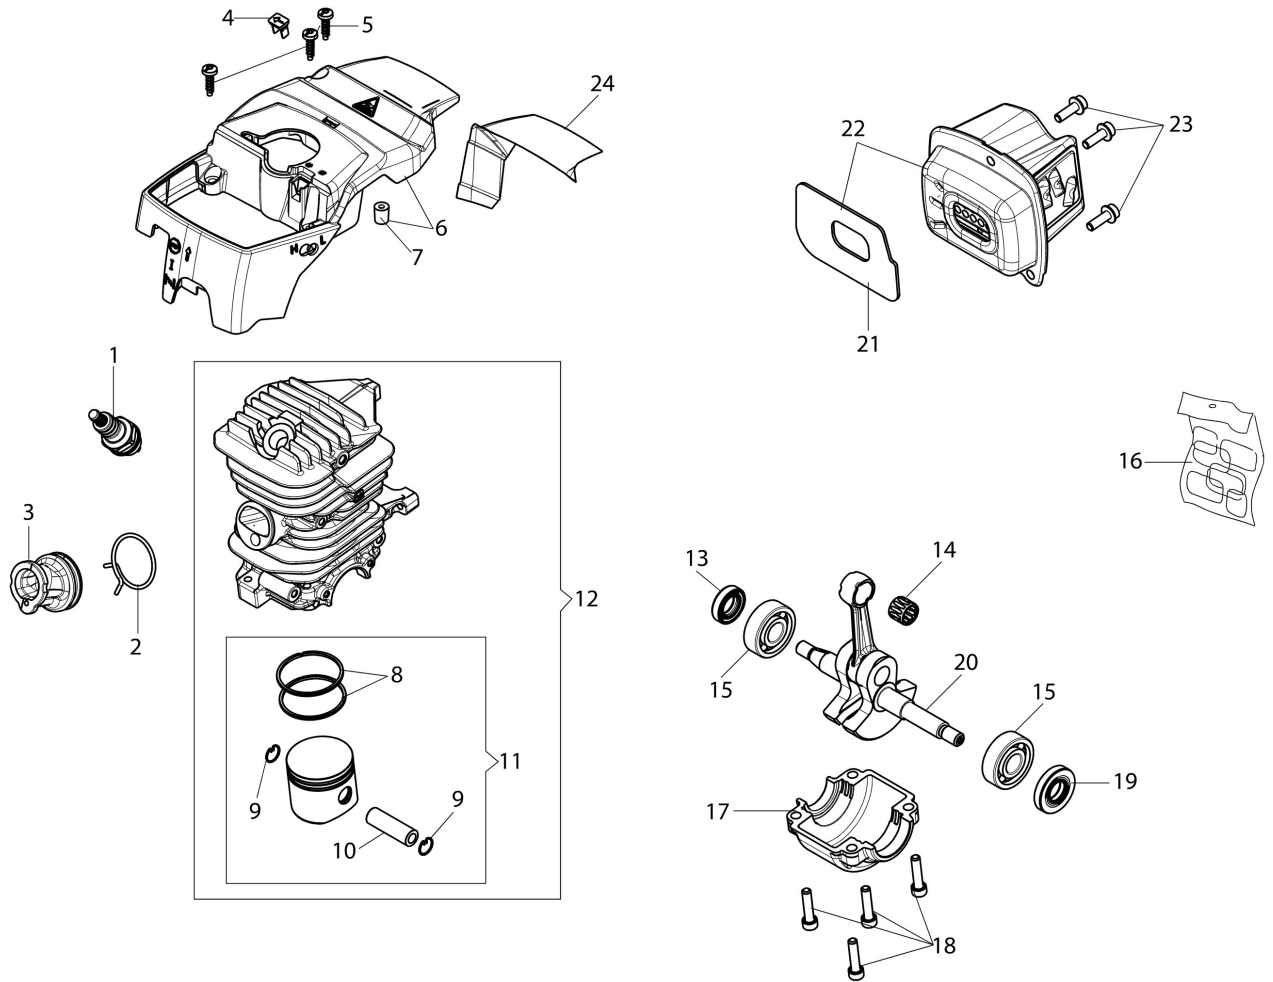

изображение Engine

Ref.Nu	Qty	Part number	Description	Validity from	Validity till	Notes	Bulletin
1	1	3055101R	Spark plug				
2	1	094600103R	Band				
3	1	50170010R	Manifold				
4	1	50170032R	Deflector (summer/winter)				
5	3	3960115R	Screw				
6	1	50180195AR	Engine cover				
7	1	50070126R	Spacer				
8	2	50230107R	Piston ring				
9	2	007201198R	Ring				
10	1	61350174R	Piston pin				
11	1	50230260	Piston assy				
12	1	50230259	Complete cylinder				
13	1	50272004R	Seal ring				
14	1	3037014R	Bearing				
15	2	094000006R	Bearing				
16	1	50180203	Labels kit				
17	1	50050016CR	Cover				
18	4	3801051R	Screw				
19	1	3050024AR	Seal ring				
20	1	50230179AR	Crankshaft				
21	1	50230158R	Gasket				
22	1	50180194A	Muffler				
23	3	3860117R	Screw				
24	1	50180143R	Guard				

изображение Tank and handle

Ref.Nu	Qty	Part number	Description	Validity from	Validity till	Notes	Bulletin
1	1	50230303AR	Oil cap				
2	1	3049047R	O-ring				
3	1	2318817R	Air purge				
4	1	50170121R	Sheath				
5	1	50170322R	Tube				
6	1	50170321R	Tube				
7	1	50010061R	AV-mount				
8	1	50180197	Throttle kit				
9	1	097000028R	Spring				
10	1	50050096AR	Lever				
11	1	50180109R	Cover				
12	1	3073015AR	Tube				
13	1	094500577AR	Breather valve				
14	1	094500575R	Spring				
15	1	50050071R	Breather valve				
16	1	50170360R	Complete tank				
17	1	61400322R	Fuel filter				
18	1	61110162BR	Bushing				
19	3	50170034R	Support				
20	2	3960115R	Screw				
21	3	50050047AR	Spring				
22	5	3960099R	Screw				
23	1	3993070R	Screw				
24	1	50230319	Handle kit				
26	1	3993109R	Screw				