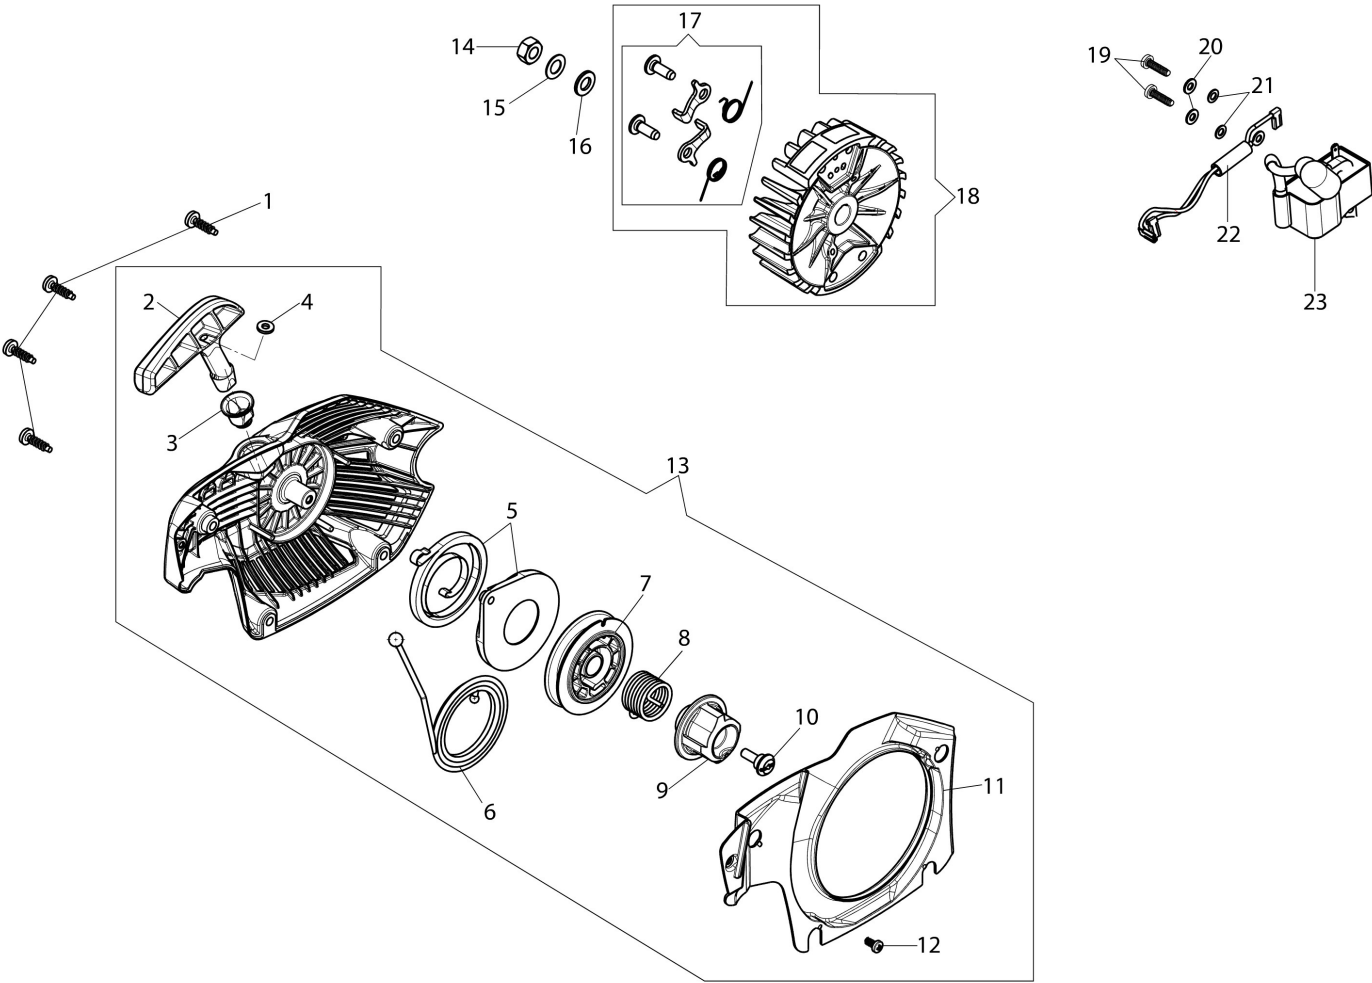

изображение Engine

Ref.Nu	Qty	Part number	Description	Validity from	Validity till	Notes	Bulletin
1	1	3055101R	Spark plug				
2	1	094600103R	Band				
3	1	50170010R	Manifold				
4	1	50170032R	Deflector (summer/winter)				
5	3	3960115R	Screw				
6	1	50180195AR	Engine cover				
7	1	50070126R	Spacer				
8	2	50230107R	Piston ring				
9	2	007201198R	Ring				
10	1	61350174R	Piston pin				
11	1	50230260	Piston assy				
12	1	50230259	Complete cylinder				
13	1	50272004R	Seal ring				
14	1	3037014R	Bearing				
15	2	094000006R	Bearing				
16	1	50180203	Labels kit				
17	1	50050016CR	Cover				
18	4	3801051R	Screw				
19	1	3050024AR	Seal ring				
20	1	50230179AR	Crankshaft				
21	1	50230158R	Gasket				
22	1	50180194A	Muffler				
23	3	3860117R	Screw				
24	1	50180143R	Guard				

изображение Tank and handle

Ref.Nu	Qty	Part number	Description	Validity from	Validity till	Notes	Bulletin
1	1	50230303AR	Oil cap				
2	1	3049047R	O-ring				
3	1	2318817R	Air purge				
4	1	50170121R	Sheath				
5	1	50170322R	Tube				
6	1	50170321R	Tube				
7	1	50010061R	AV-mount				
8	1	50180197	Throttle kit				
9	1	097000028R	Spring				
10	1	50050096AR	Lever				
11	1	50180109R	Cover				
12	1	3073015AR	Tube				
13	1	094500577AR	Breather valve				
14	1	094500575R	Spring				
15	1	50050071R	Breather valve				
16	1	50170360R	Complete tank				
17	1	61400322R	Fuel filter				
18	1	61110162BR	Bushing				
19	3	50170034R	Support				
20	2	3960115R	Screw				
21	3	50050047AR	Spring				
22	5	3960099R	Screw				
23	1	3993070R	Screw				
24	1	50230319	Handle kit				
26	1	3993109R	Screw				