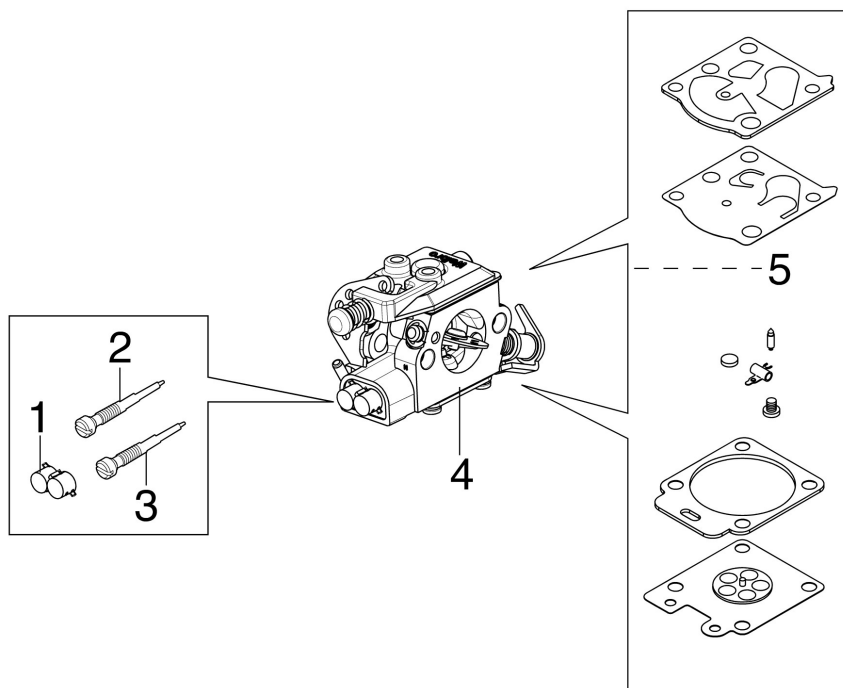

изображение Carburetor WT-780G

Ref.Nu	Qty	Part number	Description	Validity from	Validity till	Notes	Bulletin
1	2	2318867R	Caps-lock				
2	1	2318893	Screw L				
3	1	2318837	Adjust. screw				
4	1	2318755ER	Carburetor WT-780G				
5	1	2318671	Repair kit