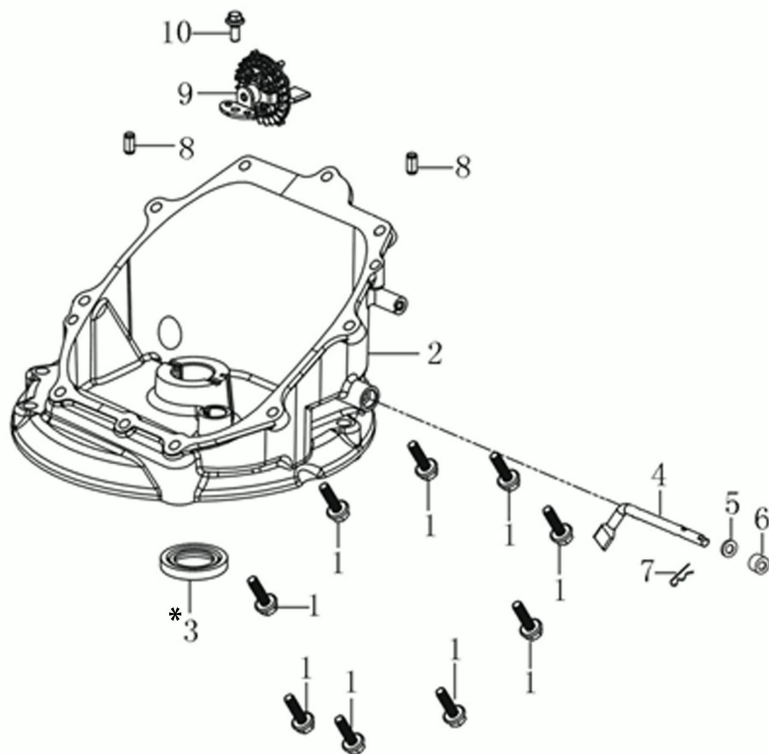

11*

изображение Crankcase cover

Ref.Nu	Qty	Part number	Description	Validity from	Validity till	Notes	Bulletin
1	9	L66150817	Bolt				
2	1	L66151537	Couvercle subassment				
3	1	L66150462	Oil seal				
4	1	L66151538	Arbre régulateur				
5	1	L66150035	Rondelle				
6	1	L66150419	Joint				
7	1	L66150353	Goupille				
8	2	L66151539	Pivot				
9	1	L66151540	Regulateur				
10	1	L66150729	Screw				
11	1	L66151570	Gasket set