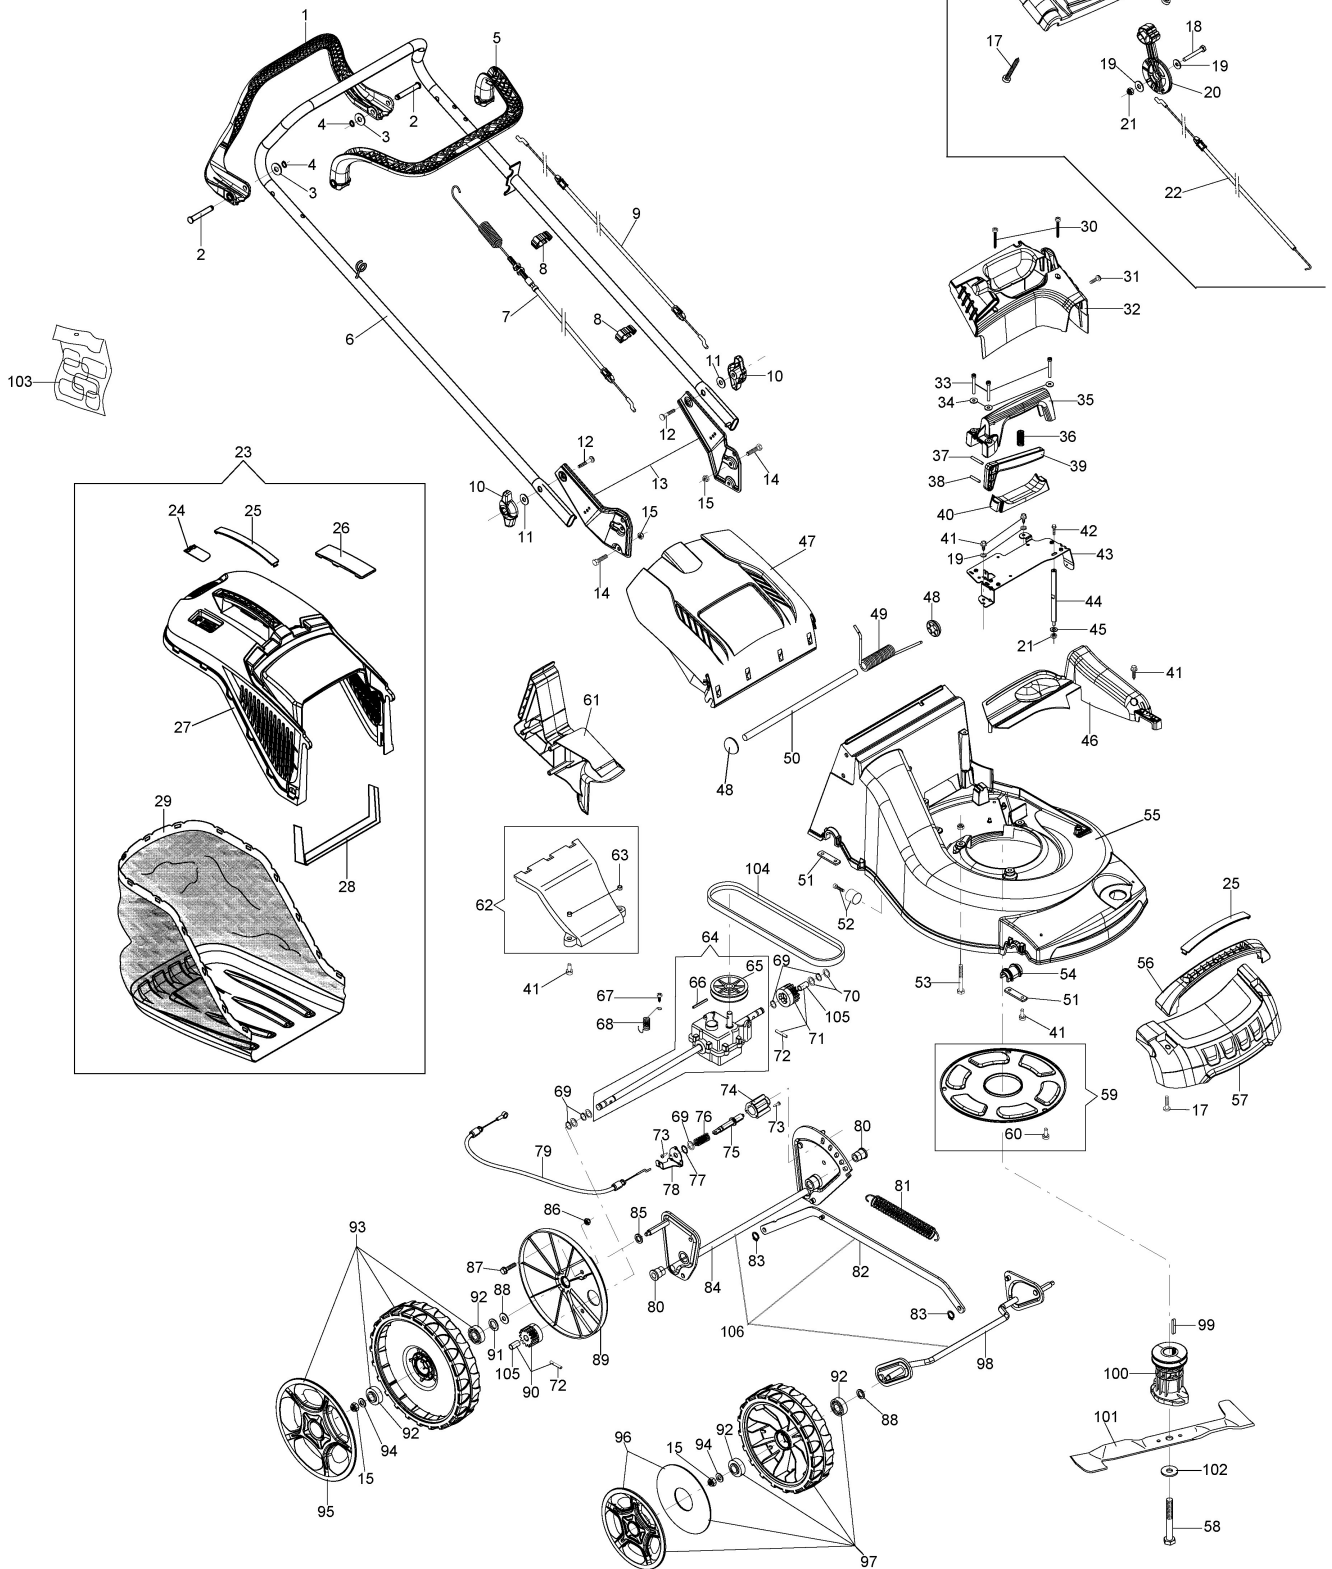

I° serie per motori senza autochocke /
1st series for engine without autochocke

изображение Illustrated parts list

Ref.Nu	Qty	Part number	Description	Validity from	Validity till	Notes	Bulletin
1	1	66060398BR	Traction lever				
2	2	66060381BR	Pin				
3	2	3064037R	Washer				
4	2	3024006R	Snap ring				
5	1	66060316AR	Brake lever				
6	1	66060502R	Handlebar				
7	1	66060508R	Traction cable				
8	2	66060231R	Band				
9	1	66060507R	Engine break cable				
10	2	66060395R	Knob				
11	2	3916008R	Washer				
12	2	3910015R	Screw				
13	1	66060394	Support set				
14	4	3933034AR	Screw				
15	8	3914010R	Nut				
16	1	66070134R	Dashboard				
17	4	3960072	Screw				
18	1	3910019	Screw				
19	4	3918009R	Washer				
20	1	66070341AR	Throttle lever				
21	2	3914006R	Nut				
22	1	66070171R	Throttle cable				
23	1	66060528A	Grassbag kit				
24	1	66070521R	Shutter				
25	2	66070522R	Cover				
26	1	66070466R	Lock				
27	1	66062112R	Frame				
28	1	66060256R	Support				
29	1	66060447R	Grassbag				
30	2	3979018R	Screw				
31	1	3960137R	Screw				
32	1	66060490R	Cover				
33	3	3933063R	Screw				
34	3	3918005R	Washer				
35	1	66070533R	Handle				
36	1	66070550R	Spring				
37	1	3022035R	Plug				
38	1	3022033R	Plug				
39	1	66070534R	Lever				
40	1	66070539R	Lock				
41	14	3960031R	Screw				
42	1	301000042R	Screw				
43	1	66060467R	Support				
44	1	66060440R	Pin