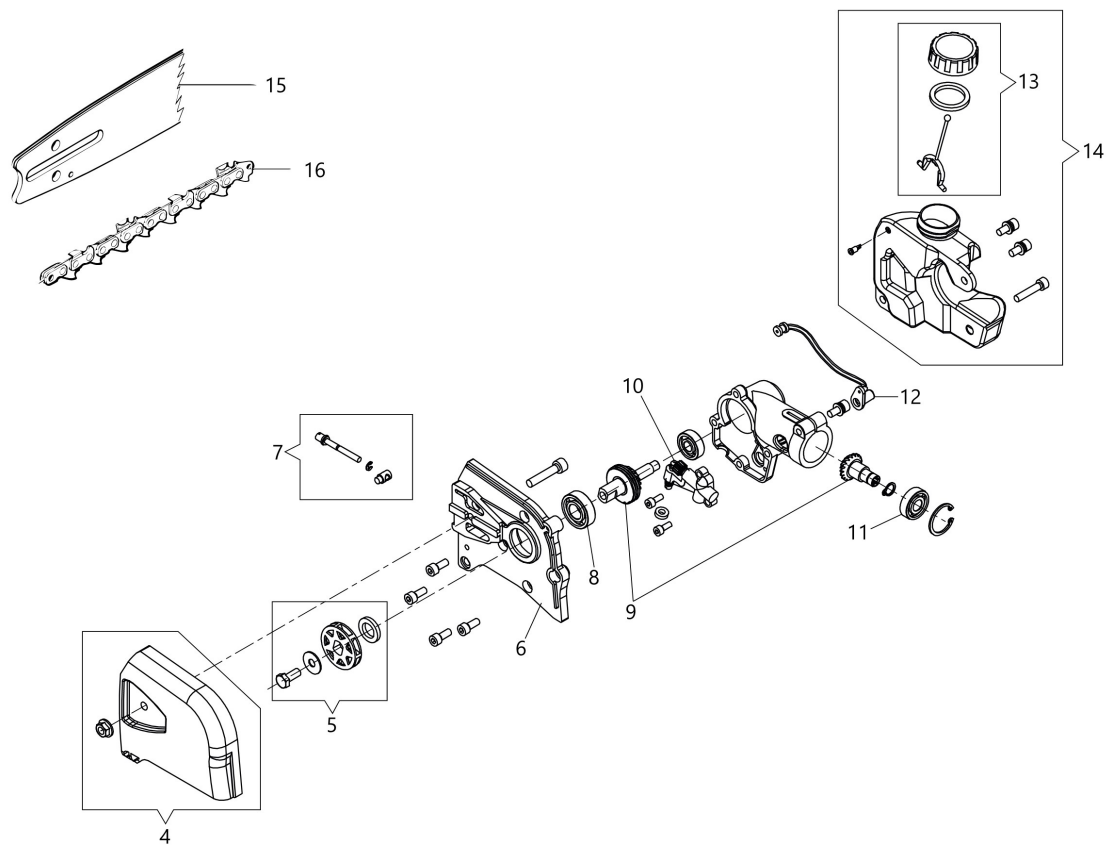

## изображение Tank and air filter

Ref.Nu	Qty	Part number	Description	Validity from	Validity till	Notes	Bulletin
1	1	61450045	Air filter cover				
2	1	61450425R	Air filter				
3	2	3801012R	Screw				
4	2	3819006R	Washer				
5	1	61450016R	Plate				
6	1	61450047	Air filter support				
7	1	3801010R	Screw				
8	1	3918010R	Washer				
9	1	2318557R	Carburetor				
10	1	61460054R	Gasket				
11	2	3801015R	Screw				
12	2	3819006R	Washer				
13	2	3916005R	Washer				
14	1	61460053BR	Insulator				
15	1	61460052R	Gasket				
16	1	61460502AR	Tank assy				
17	1	094600450R	Fuel filter				
18	3	3801013R	Screw				
19	3	3918010R	Washer				
20	1	BF000024R	Tank cap				
22	2	61330040AR	Screw				
30	1	61460024	Gasket set				
31	1	BF000146R	Kit tubes				

## изображение Carburettor

---

Ref.Nu	Qty	Part number	Description	Validity from	Validity till	Notes	Bulletin
1	1	2318557R	Carburetor				
2	1	2318025R	Repair kit				
3	1	3055155R	Special screwdriver				

## изображение Transmission

Ref.Nu	Qty	Part number	Description	Validity from	Validity till	Notes	Bulletin
1	1	BF000033R	Starter case				
2	1	BF000035R	Clutch drum				
3	1	BF000112R	Tube Ø26				
4	1	BF000113R	Complete shaft				
5	1	BF000048R	Band				
6	1	BF000012R	Band				
7	1	BF000114R	Handle				
9	1	BF000052R	Complete handle				
10	1	BF000053R	Throttle cable				
12	1	4160463AR	Single harness				
13	1	BF000148R	Throttle lever assy				

## изображение Pole pruner

Ref.Nu	Qty	Part number	Description	Validity from	Validity till	Notes	Bulletin
4	1	61460091	Chain cover assy				
5	1	61460099	Set sprocket				
6	1	BF000080R	Cover				
7	1	61460092	Chain tensioner kit				
8	1	BF000084R	Bearing				
9	1	61460093	Bevel gear set				
10	1	BF000087R	Oil pump				
11	2	BF000088R	Bearing				
12	1	BF000089R	Hose				
13	1	BF000090R	Tank cap				
14	1	BF000091R	Complete tank				
15	1	61542013R	Bar 10" - 25 cm				
16	1	30629521C	Efco chain .3/8" x .050" (1,3mm)				