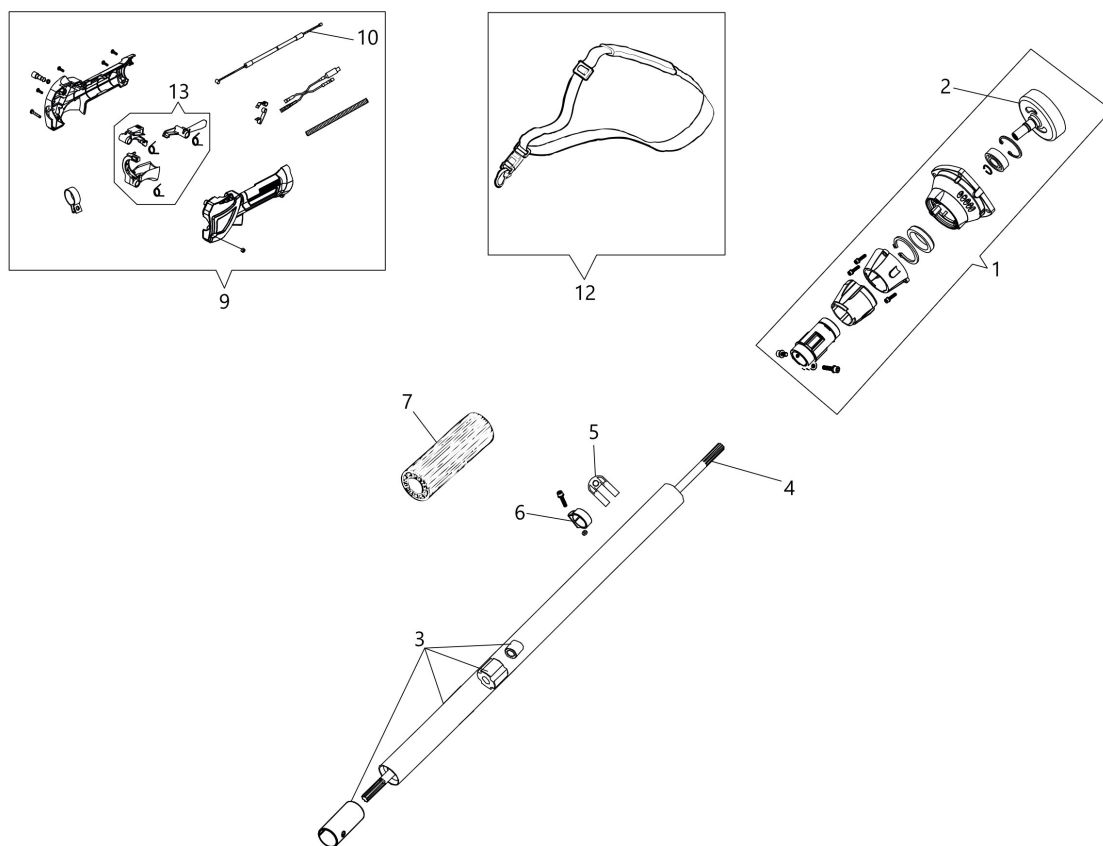

## изображение Tank and air filter

Ref.Nu	Qty	Part number	Description	Validity from	Validity till	Notes	Bulletin
1	1	61450045	Air filter cover				
2	1	61450425R	Air filter				
3	2	3801012R	Screw				
4	2	3819006R	Washer				
5	1	61450016R	Plate				
6	1	61450047	Air filter support				
7	1	3801010R	Screw				
8	1	3918010R	Washer				
9	1	2318557R	Carburetor				
10	1	61460054R	Gasket				
11	2	3801015R	Screw				
12	2	3819006R	Washer				
13	2	3916005R	Washer				
14	1	61460053BR	Insulator				
15	1	61460052R	Gasket				
16	1	61460502AR	Tank assy				
17	1	094600450R	Fuel filter				
18	3	3801013R	Screw				
19	3	3918010R	Washer				
20	1	BF000024R	Tank cap				
22	2	61330040AR	Screw				
30	1	61460024	Gasket set				
31	1	BF000146R	Kit tubes				

## изображение Transmission

Ref.Nu	Qty	Part number	Description	Validity from	Validity till	Notes	Bulletin
1	1	BF000033R	Starter case				
2	1	BF000035R	Clutch drum				
3	1	BF000112R	Tube Ø26				
4	1	BF000113R	Complete shaft				
5	1	BF000048R	Band				
6	1	BF000012R	Band				
7	1	BF000114R	Handle				
9	1	BF000052R	Complete handle				
10	1	BF000053R	Throttle cable				
12	1	4160463AR	Single harness				
13	1	BF000148R	Throttle lever assy				

## изображение Pole pruner

Ref.Nu	Qty	Part number	Description	Validity from	Validity till	Notes	Bulletin
4	1	61460091	Chain cover assy				
5	1	61460099	Set sprocket				
6	1	BF000080R	Cover				
7	1	61460092	Chain tensioner kit				
8	1	BF000084R	Bearing				
9	1	61460093	Bevel gear set				
10	1	BF000087R	Oil pump				
11	2	BF000088R	Bearing				
12	1	BF000089R	Hose				
13	1	BF000090R	Tank cap				
14	1	BF000091R	Complete tank				
15	1	61542013R	Bar 10" - 25 cm				
16	1	30629521C	Efco chain .3/8" x .050" (1,3mm)				