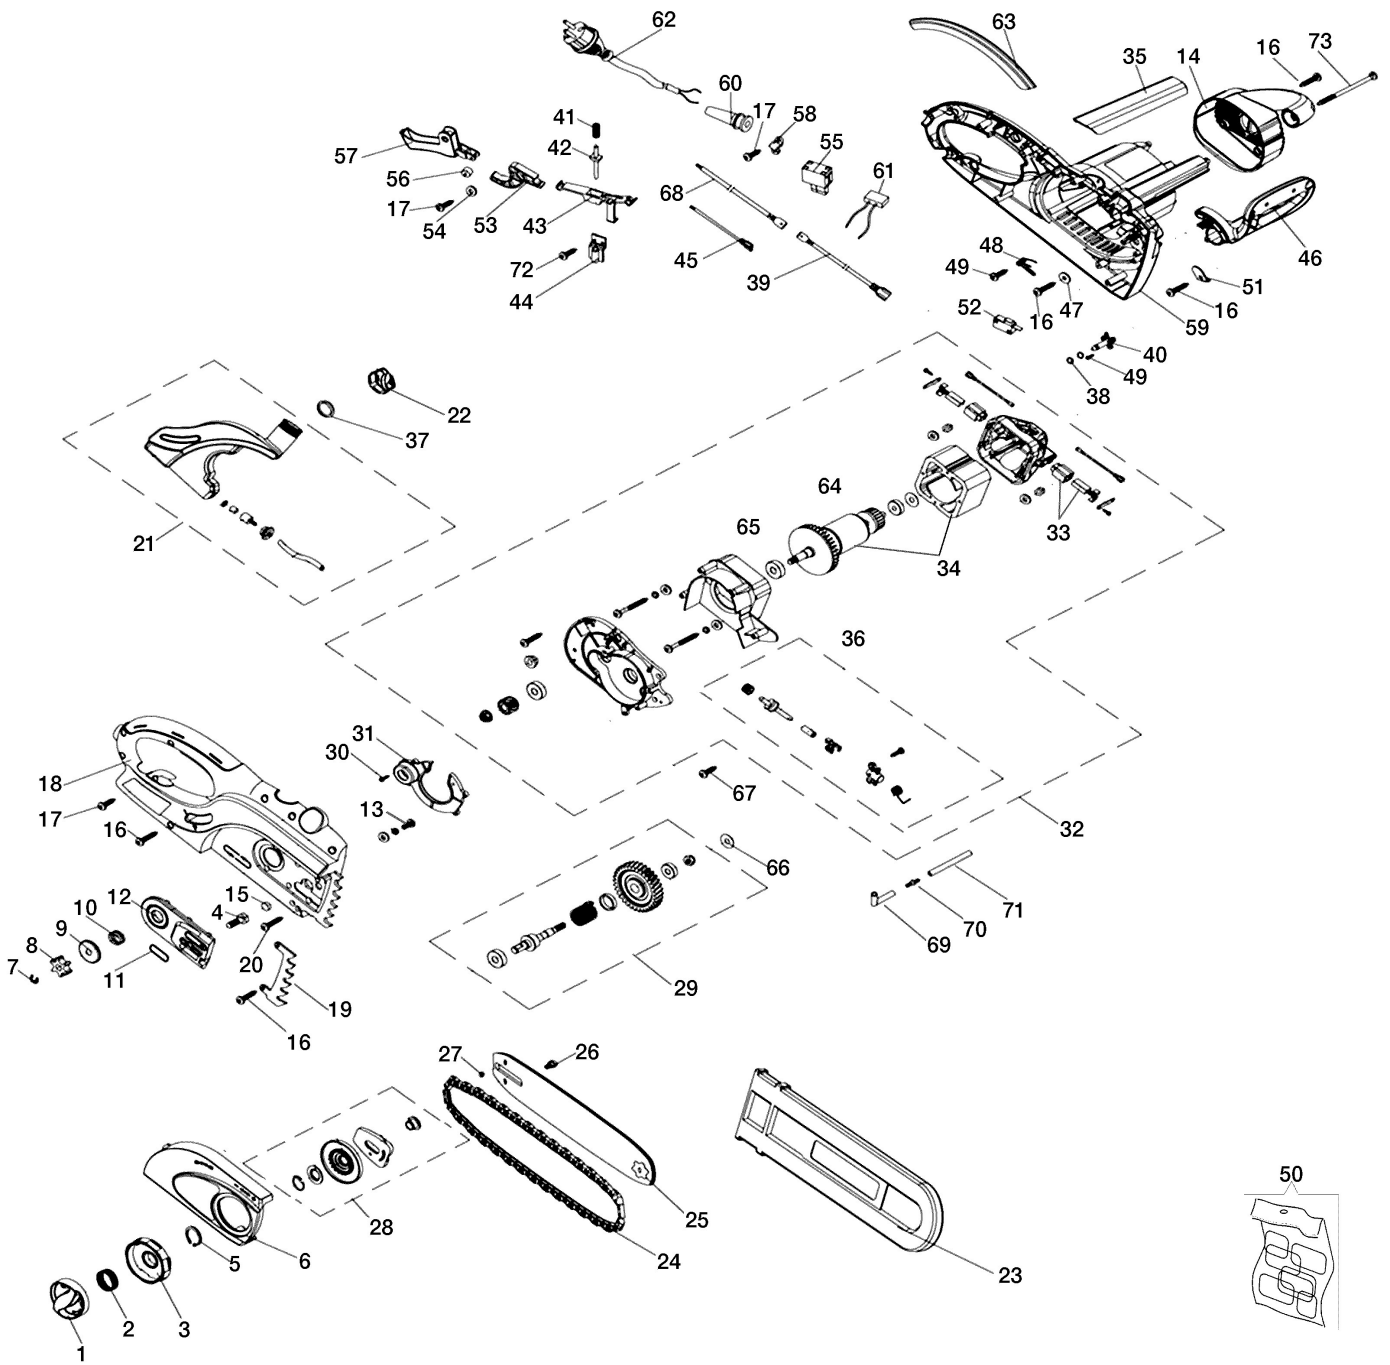

## изображение Complete illustrated parts list

Ref.Nu	Qty	Part number	Description	Validity from	Validity till	Notes	Bulletin
1	1	51030040	Knob				
2	1	YT000001	Spring				
3	1	51030039	Support				
4	1	YT000054	Screw				
5	1	YT000003	Ring				
6	1	51030038	Chain cover				
7	1	YT000004	Snap ring				
8	1	YT000005	Sprocket				
9	1	YT000006R	Oil seal				
10	1	YT000007	Spring				
11	1	YT000008	Oil seal				
12	1	YT000009	Support				
13	6	YT000010	Screw				
14	1	51030036	Cover				
15	1	YT000012	Buffer				
16	16	094600041AR	Screw				
17	4	3960061AR	Screw				
18	1	51030002	Right cover				
19	1	YT000015	Plate				
20	1	YT000016	Screw				
21	1	YT000017	Tank				
22	1	YT000289R	Tank cap				
23	1	3063054R	Bar cover - 40 cm				
24	1	30629528A	Efco chain .3/8" x .050" (1,3mm)				
25	1	50052019R	Bar 16" - 41 cm				
26	1	YT000020	Chain tensioner screw				
27	1	YT000019	Ring				
28	1	YT000021	Chain tensioner kit				
29	1	YT000022	Crankshaft set				
30	4	YT000023	Screw				
31	1	YT000024	Dust shield				
32	1	YT000025R	Electric motor				
33	2	51030147	Complete brush				
34	1	51030146	Stator kit				
35	1	51030041	Guard				
36	1	YT000029	Pump assy				
37	1	YT000055	Washer				
38	2	YT000031	Ring				
39	1	YT000032	Wire				
40	1	YT000033	Connector				
41	1	YT000034	Spring				
42	1	YT000035	Brake rod				
43	1	YT000036	Support				
44	1	YT000037	Governor				