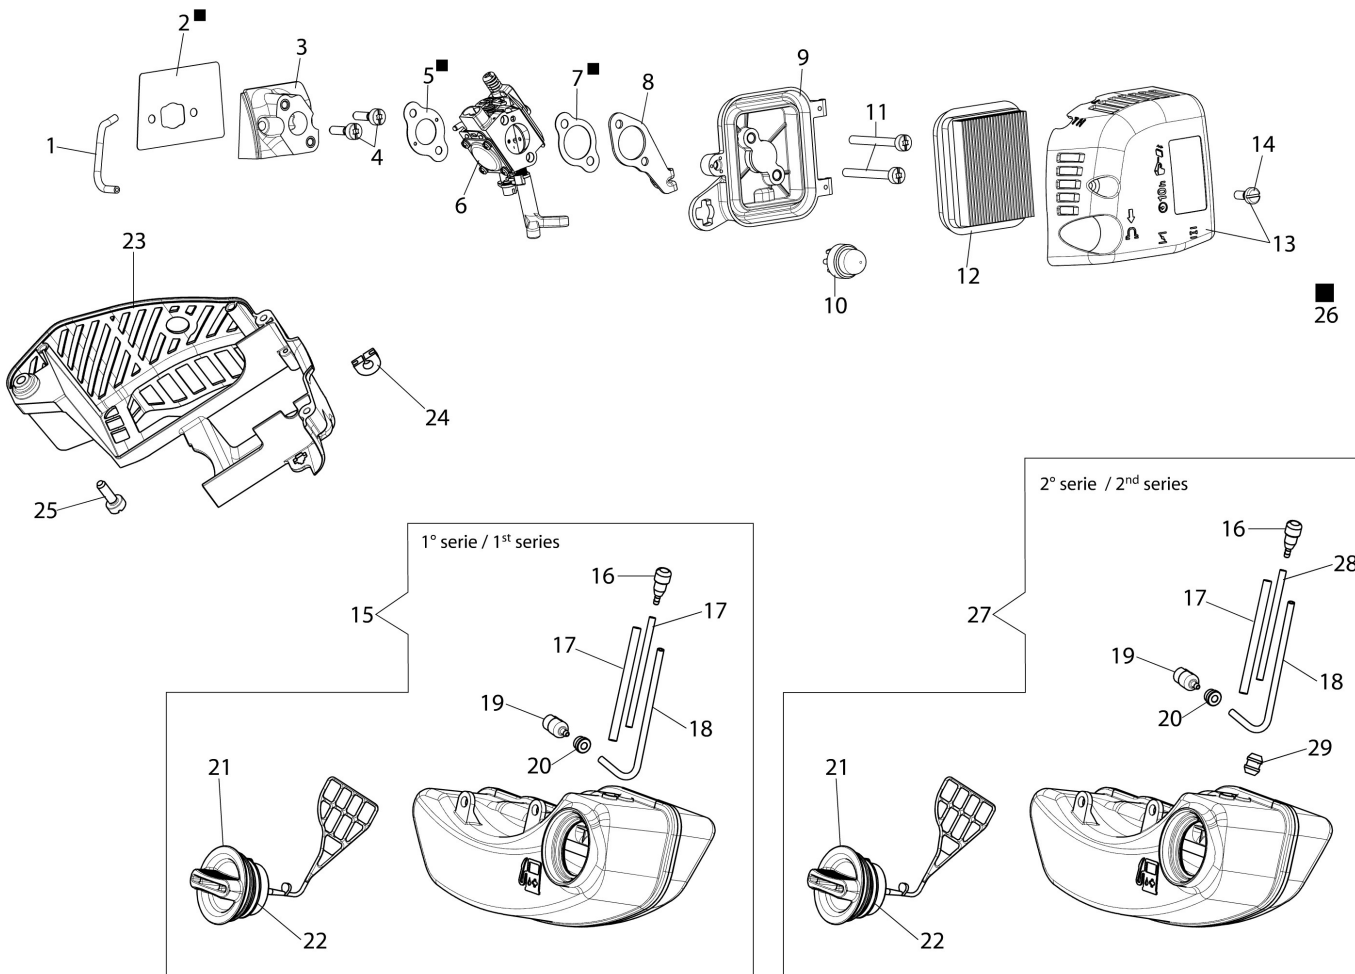

изображение Tank and air filter

Ref.Nu	Qty	Part number	Description	Validity from	Validity till	Notes	Bulletin
1	1	58090060R	Tube				
2	1	58090039AR	Gasket				
3	1	58090040R	Flange				
4	2	3891048R	Screw				
5	1	61200196AR	Gasket				
6	1	2318008ER	Carburetor				
7	1	56570058R	Gasket				
8	1	58090044AR	Bracket				
9	1	58092007BR	Air filter support set				
10	1	2318817R	Air purge				
11	2	3891063R	Screw				
12	1	61170016R	Air filter				
13	1	58090097	Air filter cover				
14	1	58070223R	Screw				
15	1	58090100B	Complete tank		SN.4840171035		BT6-111-06/20
16	1	61400367R	Breather valve				
17	2	50080134R	Tube		SN.4840171035		BT6-111-06/20
17	1	50080134R	Tube	SN.4840171036			BT6-111-06/20
18	1	3073023AR	Tube				
19	1	094600450R	Fuel filter				
20	1	58070179AR	Washer				
21	1	50340266R	Cap			rosso/red	
22	1	099900090R	Ring				
23	2	58090009AR	Lower cover				
24	1	005000347AR	Grommet				
25	1	3891038R	Screw				
26	1	58090098	Gasket set				
27	1	58090100B	Complete tank	SN.4840171036			BT6-111-06/20
28	1	61380111R	Breather fuel pipe	SN.4840171036			BT6-111-06/20
29	1	4161211R	Bush	SN.4840171036			BT6-111-06/20