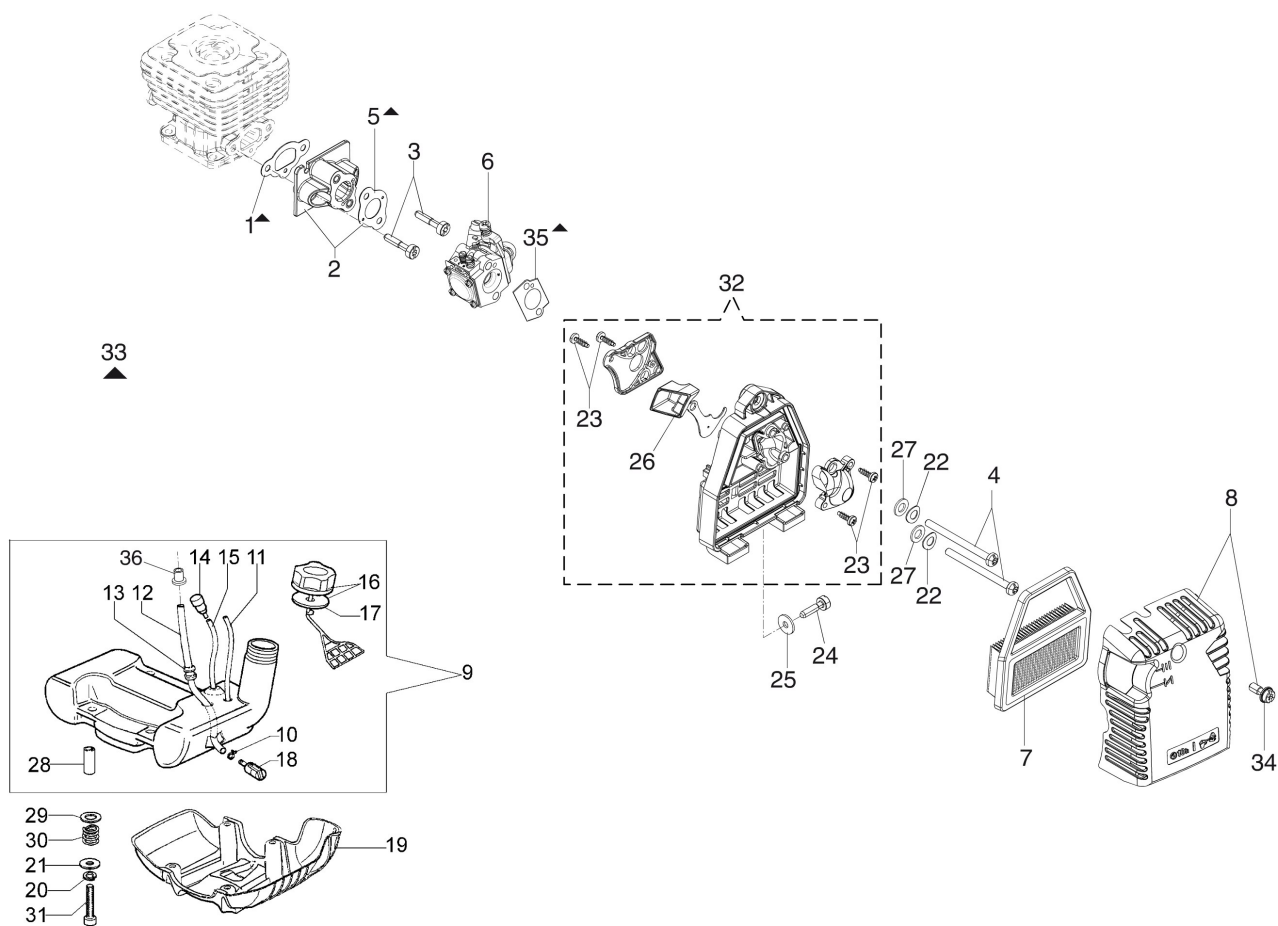

изображение Tank and air filter

Ref.Nu	Qty	Part number	Description	Validity from	Validity till	Notes	Bulletin
1	1	61200019AR	Gasket				
2	1	61200198	Insulator				
3	2	3801015R	Screw				
4	2	3891067R	Screw				
5	1	61200196AR	Gasket				
6	1	2318987BR	Carburetor WT-1099				EI02-02_22
7	1	61380013AR	Air filter				
8	1	61330131	Filter cover kit		S/N 8619122777		BT3-142-04/20
8	1	61330249	Filter cover kit	S/N 8619122778			BT3-142-04/20
9	1	61330135AR	Complete tank				
10	1	4098377R	Band				
11	1	61250228R	Tube				
12	1	3073014AR	Tube				
13	1	4161211R	Bush				
14	1	61400367R	Breather valve				
15	1	61250228R	Tube				
16	1	61372003R	Tank cap				
17	1	61070006R	Gasket				
18	1	61400322R	Fuel filter				
19	1	61200238AR	Guard				
20	4	3819006R	Washer				
21	4	3918005R	Washer				
22	2	3833073R	Washer				
23	4	3960087AR	Screw				
24	1	3891048R	Screw				
25	1	3918005R	Washer				
26	1	61380074AR	Starter lever				
27	2	3916005R	Washer				
28	4	61200128R	Spacer				
29	4	3916008R	Washer				
30	4	61200129R	Spring				
31	4	3801016R	Screw				
32	1	61332050R	Air filter support set	S/N 8619122778			BT3-142-04/20
32	1	-	Not available for this product		S/N 8619122777		BT3-142-04/20
33	1	61202038BR	Gasket set				
34	1	61330040AR	Screw				
35	1	61350155R	Flange				
36	1	61280105	Band