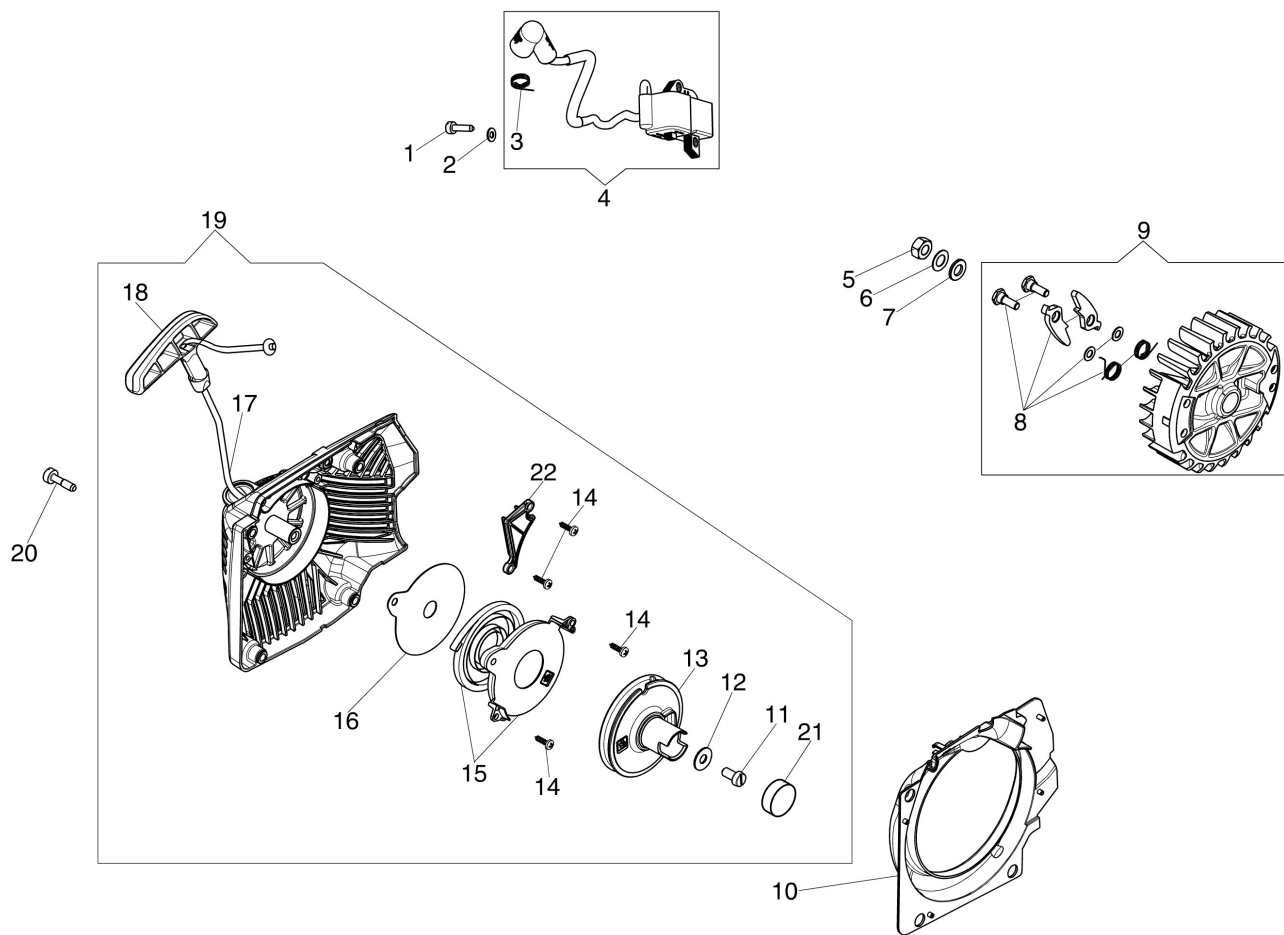

## изображение Engine

| Ref.Nu | Qty | Part number | Description       | Validity from | Validity till | Notes | Bulletin |
|--------|-----|-------------|-------------------|---------------|---------------|-------|----------|
| 1      | 1   | 3055118R    | Spark plug        |               |               |       |          |
| 2      | 4   | 3833076R    | Washer            |               |               |       |          |
| 3      | 4   | 3891086R    | Screw             |               |               |       |          |
| 4      | 1   | 50250178R   | Decompressor      |               |               |       |          |
| 5      | 1   | 50250020R   | Manifold          |               |               |       |          |
| 6      | 1   | 097000059A  | Spring            | 03/2012       |               |       |          |
| 6      | 1   | 50200015AR  | Band              |               | 02/2012       |       |          |
| 7      | 1   | 50010046DR  | Gasket            |               |               |       |          |
| 8      | 1   | 007201313R  | Seal ring         |               |               |       |          |
| 9      | 1   | 3034012R    | Bearing           |               |               |       |          |
| 10     | 1   | 50250001AR  | Crankshaft        |               |               |       |          |
| 11     | 1   | 3037014R    | Bearing           |               |               |       |          |
| 12     | 1   | 50250062R   | Washer            |               |               |       |          |
| 13     | 1   | 3035026R    | Bearing           |               |               |       |          |
| 14     | 1   | 50250063R   | Clutch            |               |               |       |          |
| 15     | 1   | 50252015    | Gasket set        |               |               |       |          |
| 16     | 3   | 50250089R   | Spring            |               |               |       |          |
| 17     | 1   | 3037035R    | Thrust bearing    |               |               |       |          |
| 18     | 1   | 50252016    | Clutch drum       |               |               |       |          |
| 19     | 1   | 006100730R  | Ring              |               |               |       |          |
| 20     | 1   | 50250066R   | Spacer            |               |               |       |          |
| 21     | 1   | 3026009R    | Ring              |               |               |       |          |
| 22     | 2   | 3123005R    | Piston ring Ø48   |               |               |       |          |
| 23     | 2   | 007201198R  | Ring              |               |               |       |          |
| 24     | 1   | 50010031R   | Piston pin        |               |               |       |          |
| 25     | 1   | 50252010    | Piston assy       |               |               |       |          |
| 26     | 1   | 50252011A   | Complete cylinder |               |               |       |          |
| 27     | 2   | 3891038R    | Screw             |               |               |       |          |
| 28     | 2   | 3891036R    | Screw             |               |               |       |          |
| 29     | 4   | 3860136R    | Screw             |               |               |       |          |
| 30     | 1   | 50250152R   | Deflector         |               |               |       |          |
| 31     | 1   | 50140120    | Gasket            |               |               |       |          |
| 32     | 1   | 50250075BR  | Complete muffler  |               |               |       |          |
| 33     | 1   | 50250081R   | Gasket            |               |               |       |          |
| 34     | 1   | 50250079R   | Deflector         |               |               |       |          |
| 35     | 1   | 50250158AR  | Muffler           |               |               |       |          |