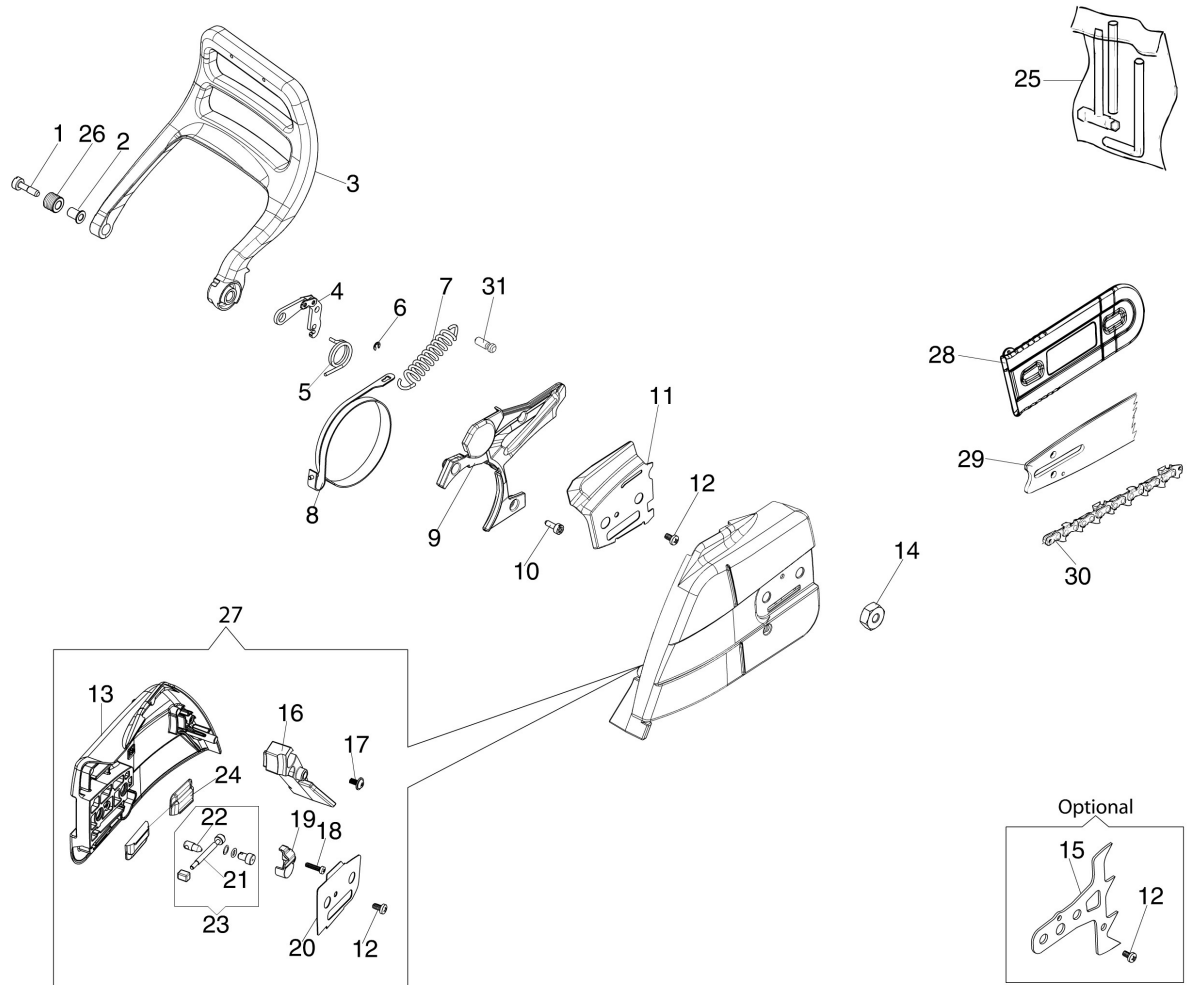

## изображение Brake and chain cover

| Ref.Nu | Qty | Part number | Description                      | Validity from | Validity till | Notes    | Bulletin |
|--------|-----|-------------|----------------------------------|---------------|---------------|----------|----------|
| 1      | 1   | 3891046R    | Screw                            |               |               |          |          |
| 2      | 1   | 50250138AR  | Bushing                          |               |               |          |          |
| 3      | 1   | 50250053AR  | Guard                            |               |               |          |          |
| 4      | 1   | 097000146   | Lever                            |               |               |          |          |
| 5      | 1   | 50240048R   | Spring                           |               |               |          |          |
| 6      | 1   | 3026003R    | Ring                             |               |               |          |          |
| 7      | 1   | 095000219AR | Spring                           |               |               |          |          |
| 8      | 1   | 50250046R   | Brake band                       |               |               |          |          |
| 9      | 1   | 50250056R   | Guard                            |               |               |          |          |
| 10     | 3   | 3891009R    | Screw                            |               |               |          |          |
| 11     | 1   | 50250047R   | Plate                            |               |               |          |          |
| 12     | 2   | 3960045     | Screw                            |               |               |          |          |
| 13     | 1   | 50250126R   | Cover                            |               |               |          |          |
| 14     | 2   | 3980013R    | Nut                              |               |               |          |          |
| 15     | 1   | 50250125R   | Spike                            |               |               |          |          |
| 16     | 1   | 50250050R   | Guard                            |               |               |          |          |
| 17     | 1   | 3960046R    | Screw                            |               |               |          |          |
| 18     | 1   | 3960009R    | Screw                            |               |               |          |          |
| 19     | 1   | 50070081R   | Cover                            |               |               |          |          |
| 20     | 1   | 50250049R   | Plate                            |               |               |          |          |
| 21     | 1   | 50070080    | Chain tensioner screw            |               |               |          |          |
| 22     | 1   | 50250093R   | Adjuster nut                     |               |               |          |          |
| 23     | 1   | 50250168    | Chain tensioner screw kit        |               |               |          |          |
| 24     | 2   | 50070149R   | Guard                            |               |               |          |          |
| 25     | 1   | 50250090AR  | Tool kit                         |               |               |          |          |
| 26     | 1   | 50250153R   | Buffer                           |               |               |          |          |
| 27     | 1   | 50250127AR  | Chain cover assy                 |               |               |          |          |
| 28     | 1   | 3063088R    | Bar cover - 50 cm                |               |               |          |          |
| 29     | 1   | 50250114R   | Bar 18" - 46 cm                  |               |               |          |          |
| 29     | 1   | 50250115R   | Bar 20" - 51 cm                  |               |               |          |          |
| 29     | 1   | 50250116R   | Bar 24" - 61 cm                  |               |               |          |          |
| 29     | 1   | 50250117R   | Bar 28" - 71 cm                  |               |               | Optional |          |
| 30     | 1   | 30629502A   | Efco chain .3/8" x .058" (1,5mm) |               |               |          |          |
| 30     | 1   | 30629503A   | Efco chain .3/8" x .058" (1,5mm) |               |               |          |          |
| 31     | 1   | 50010243R   | Pin                              |               |               |          |          |