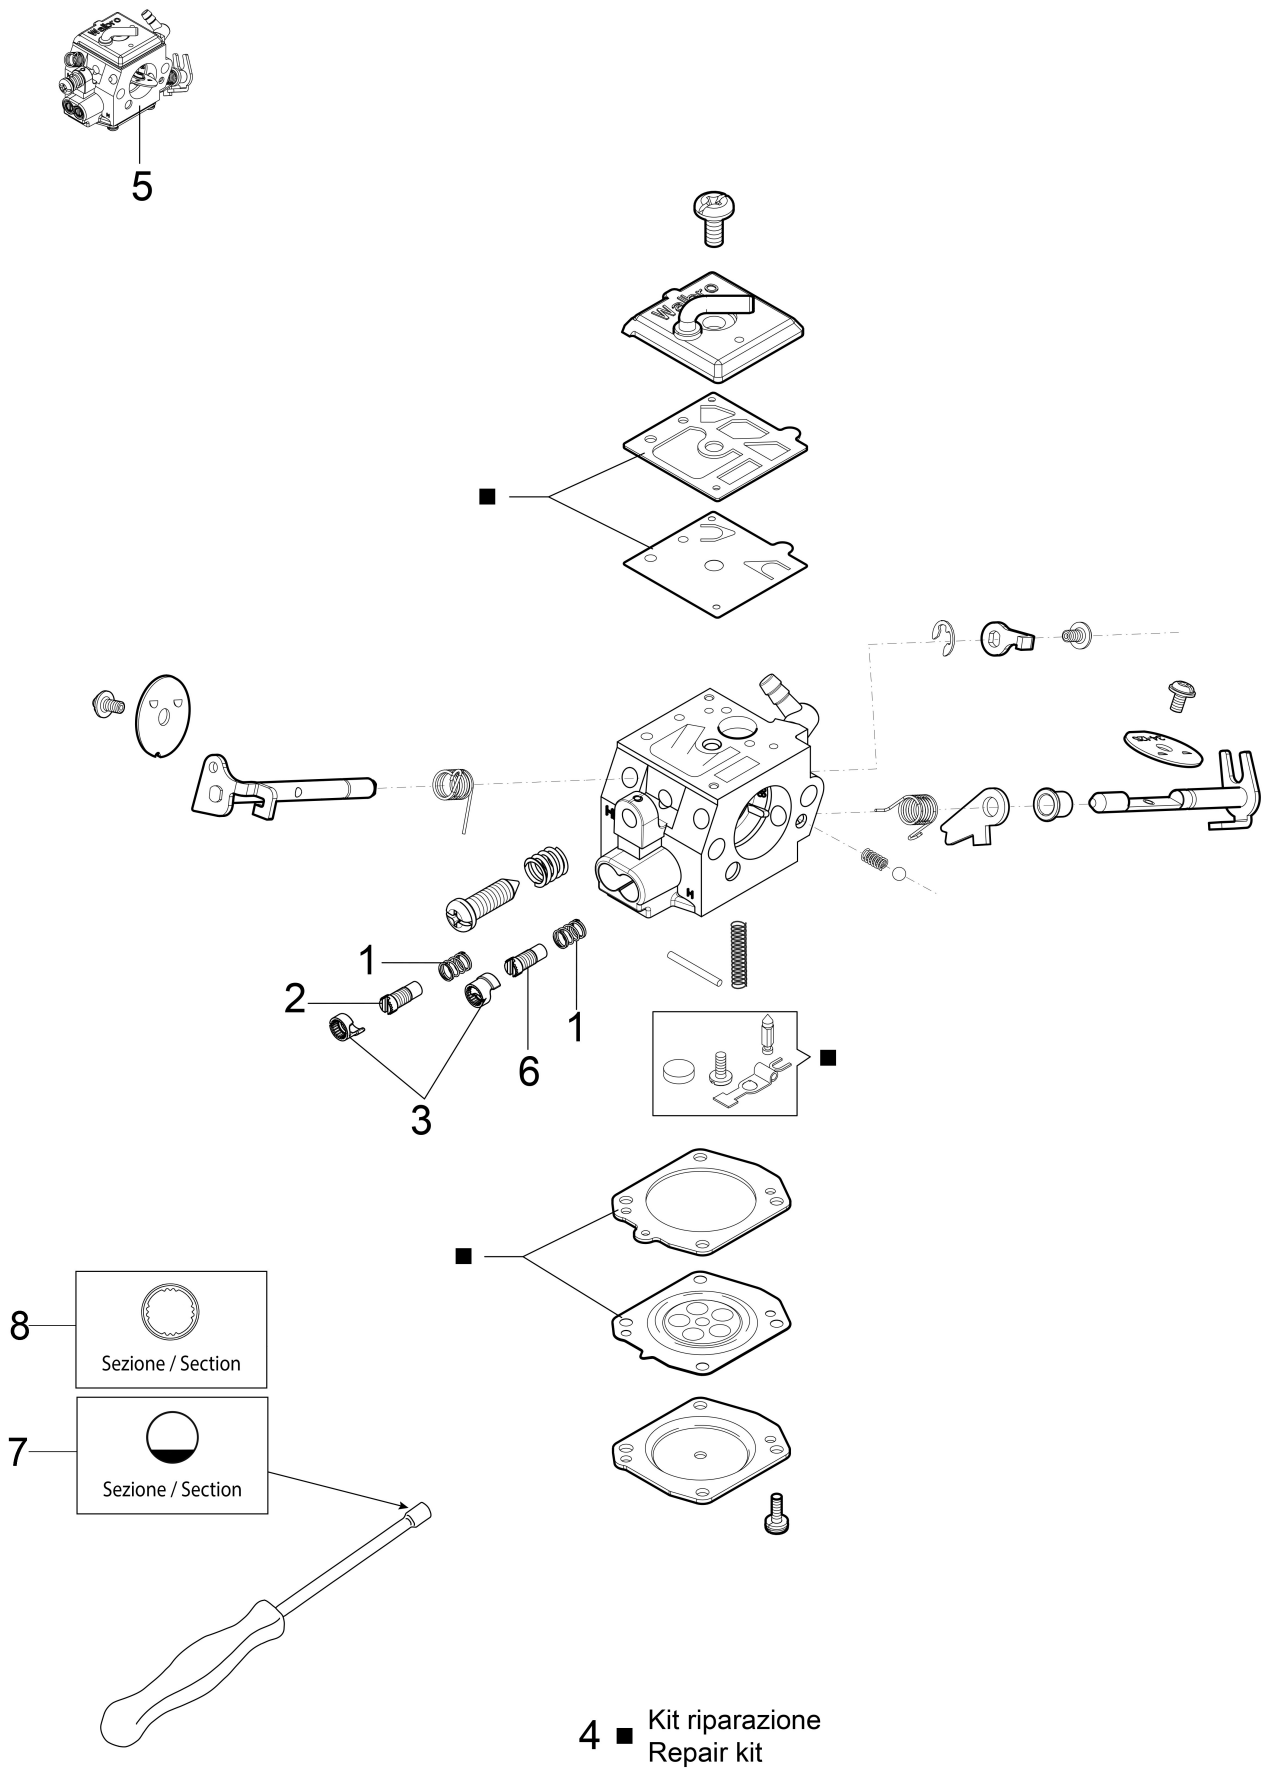

изображение Carburettor HD-57 (EURO 1 - 5)

Ref.Nu	Qty	Part number	Description	Validity from	Validity till	Notes	Bulletin
1	2	2318107	Spring				
2	1	2318108	Adjust. screw MIN				
3	1	2318106	Cap				
4	1	2318669R	Repair kit				
5	1	2318061BR	Carburetor HD-57				
6	1	2318109	Adjust. screw MAX				
7	1	3055142R	Special screwdriver				
8	1	2304001R	Special screwdriver KNURL-STYLE				EI02-02_22