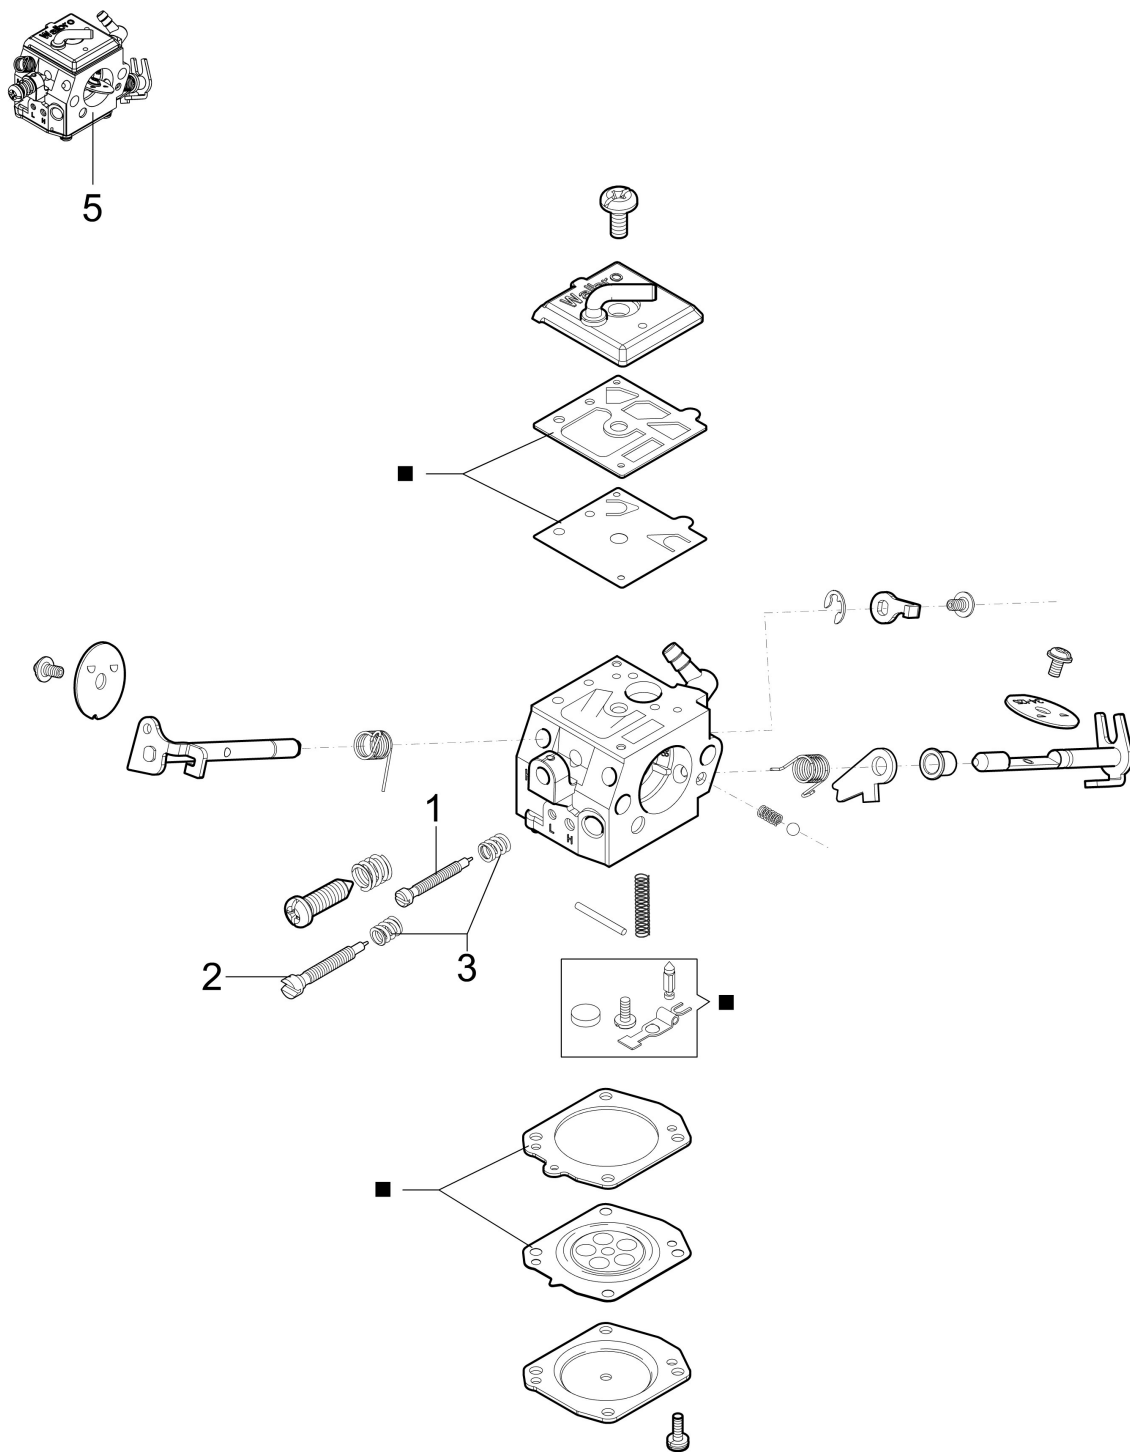

4 ■ Kit riparazione
Repair kit

изображение Carburettor HD-48A (EURO 0)

Ref.Nu	Qty	Part number	Description	Validity from	Validity till	Notes	Bulletin
1	1	2318080R	Adjust. screw MIN				
2	1	2318105R	Adjust. screw MAX				
3	2	095000147	Spring				
4	1	2318669R	Repair kit				
5	1	2318060R	Carburetor HD-48