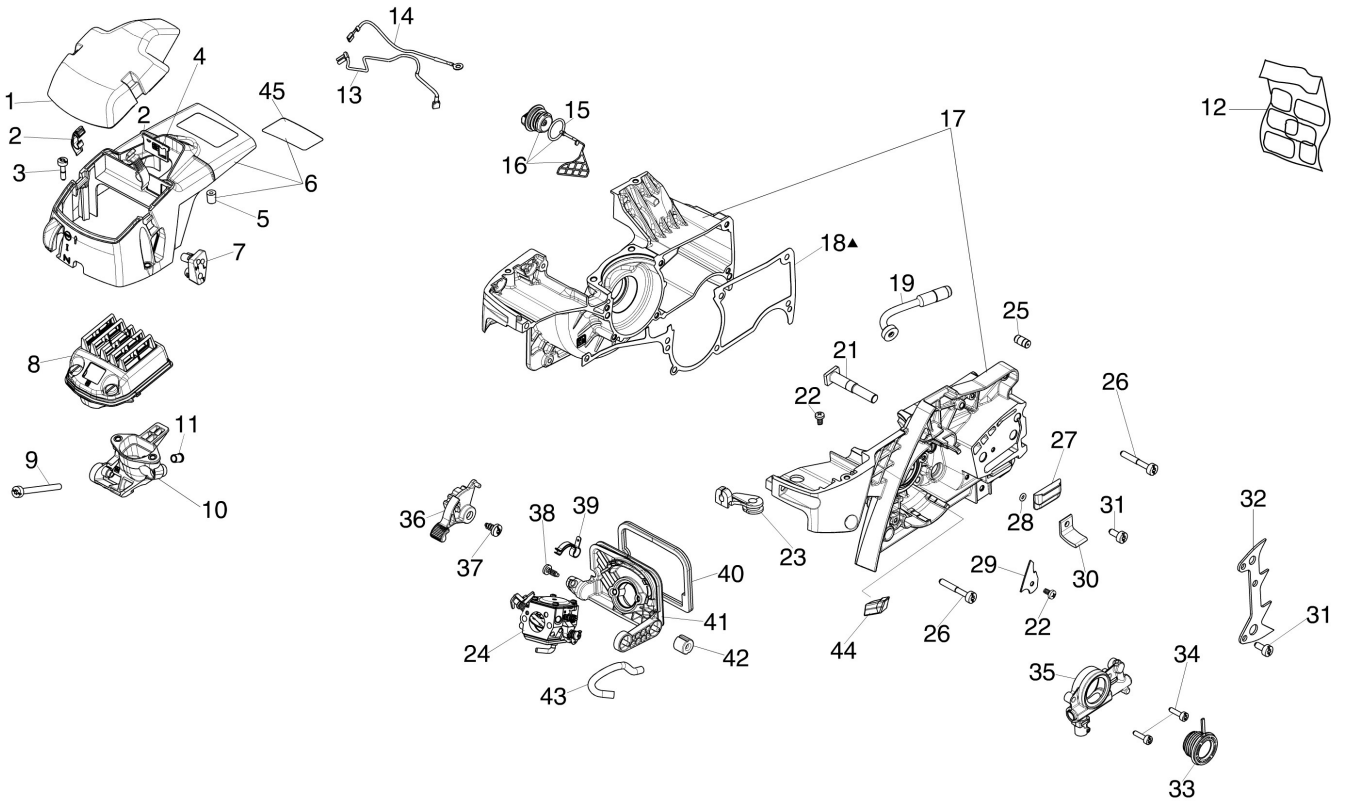

изображение Crankcase and air filter

Ref.Nu	Qty	Part number	Description	Validity from	Validity till	Notes	Bulletin
1	1	50250131R	Filter cover				
2	2	50250151R	Clip				
3	2	3891046R	Screw				
4	2	50250069R	Deflector				
5	1	50070126R	Spacer				
6	1	50252020B	Cover				
7	1	50250129AR	Slide				
8	1	50250026R	Air filter				
9	2	3891064R	Screw				
10	1	50250071AR	Air filter support				
11	2	56550044R	Bushing				
12	1	50252013	Labels kit				
13	1	50250141R	Engine stop wire				
14	1	50250128R	Cable				
15	1	3049047R	O-ring				
16	1	50080149R	Tank cap			rosso/red	
17	1	50252018A	Crankcase assy	SN 9953102701			BT4-117-07/14
18	1	50250084R	Gasket				
19	1	097000147AR	Oil suction				
20	1	50252015	Gasket set				
21	2	50250021R	Screw				
22	1	3960045	Screw				
23	1	50250133R	Grommet				
24	1	2318061BR	Carburetor HD-57		EURO 1		
24	1	2318060R	Carburetor HD-48		EURO 0		
25	1	097000229R	Breather valve				
26	7	3891054R	Screw				
27	1	50070149R	Guard				
28	1	3049005R	O-ring				
29	1	50250012R	Plate				
30	1	50250226R	Clamp				
31	3	3891036R	Screw				
32	1	50250031R	Spike				
33	1	50250083AR	Worm gear				
34	2	3891015R	Screw				
35	1	50250057R	Oil pump				
36	1	50250142R	Stop lever				
37	1	3993053R	Screw				
38	1	3960070AR	Screw				
39	1	50250073R	Spring				
40	1	50250070R	Gasket				
41	1	50250019R	Support				
42	4	50250074R	AV-mount				
43	1	005000028AR	Tube