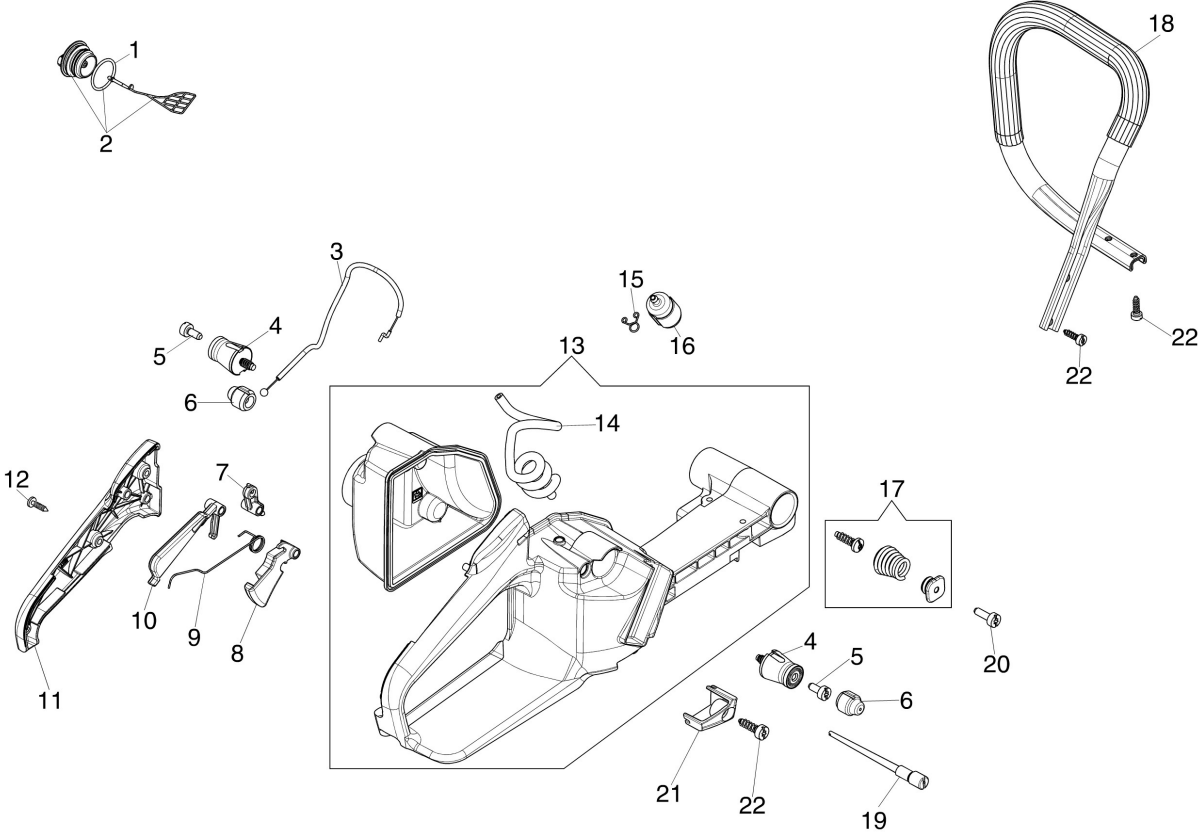

изображение Tank and handle

Ref.Nu	Qty	Part number	Description	Validity from	Validity till	Notes	Bulletin
1	1	099900090R	Ring				
2	1	50340266R	Cap			rosso/red	
3	1	50250086R	Throttle cable				
4	2	52010066R	AV-mount				
5	2	3891036R	Screw				
6	2	50010061R	AV-mount				
7	1	50250103R	Cam				
8	1	50250123R	Throttle lever				
9	1	50250122R	Spring				
10	1	50250124R	Lever				
11	1	50250024R	Cover				
12	3	3960032R	Screw				
13	1	50252031CR	Tank				
14	1	50250148R	Tube				
15	1	4098377R	Band				
16	1	50010218R	Fuel filter				
17	2	50250032R	AV-mount				
18	1	50250165AR	Handle				
19	1	099900083BR	Breather valve				
20	2	3891036R	Screw				
21	1	50250025R	Guard				
22	5	3893001R	Screw