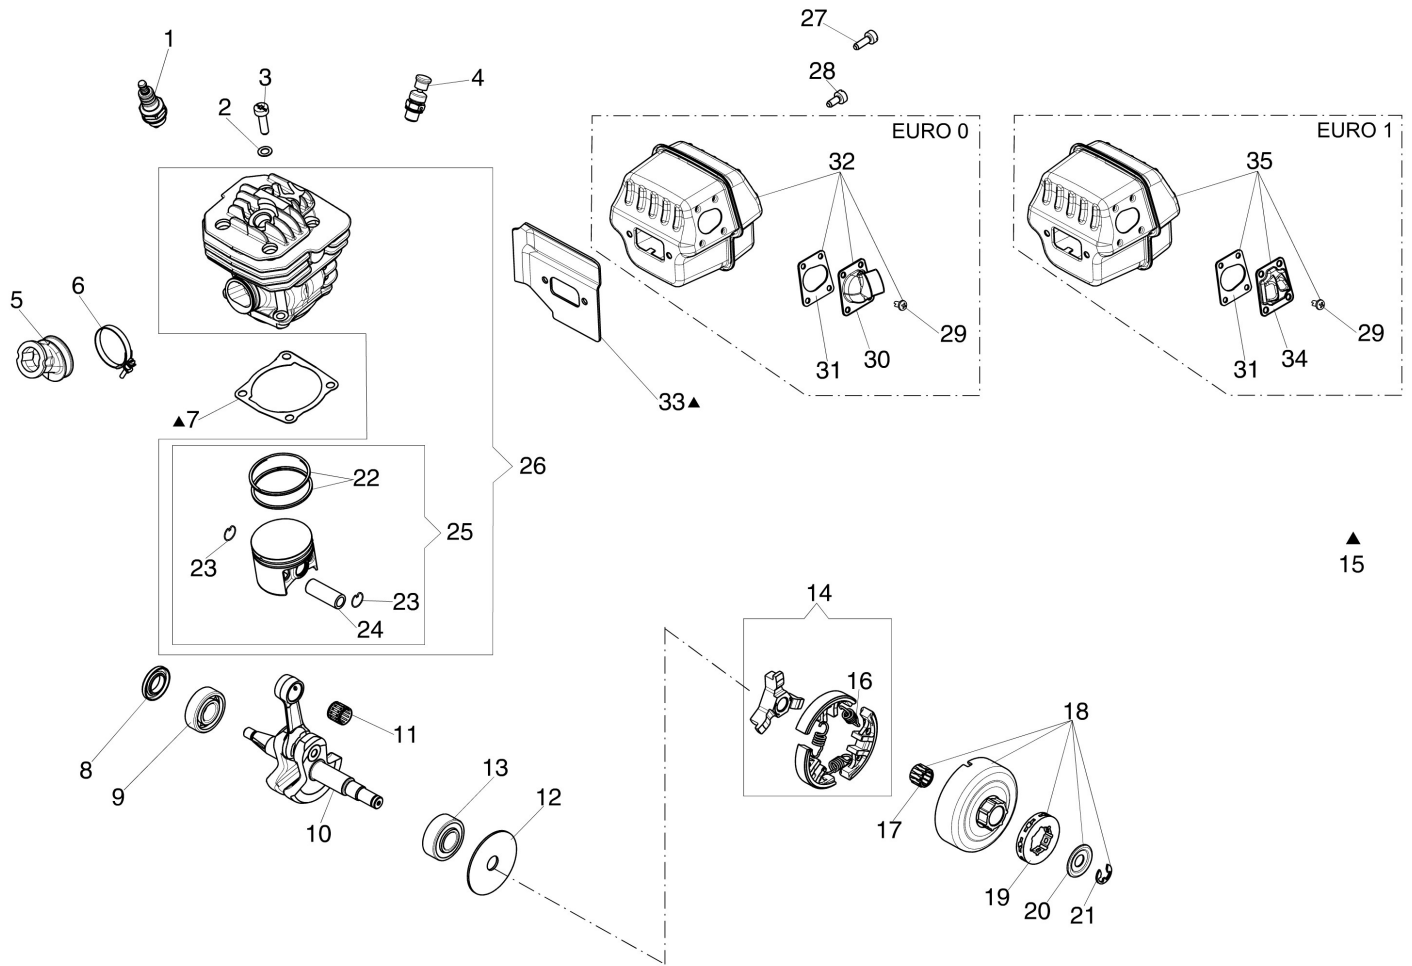

## изображение Engine

| Ref.Nu | Qty | Part number | Description       | Validity from | Validity till | Notes | Bulletin |
|--------|-----|-------------|-------------------|---------------|---------------|-------|----------|
| 1      | 1   | 3055118R    | Spark plug        |               |               |       |          |
| 2      | 4   | 3833076R    | Washer            |               |               |       |          |
| 3      | 4   | 3891086R    | Screw             |               |               |       |          |
| 4      | 1   | 50250178R   | Decompressor      |               |               |       |          |
| 5      | 1   | 50250020R   | Manifold          |               |               |       |          |
| 6      | 1   | 097000059A  | Spring            | 03/2012       |               |       |          |
| 6      | 1   | 50200015AR  | Band              |               | 02/2012       |       |          |
| 7      | 1   | 50010046DR  | Gasket            |               |               |       |          |
| 8      | 1   | 007201313R  | Seal ring         |               |               |       |          |
| 9      | 1   | 3034012R    | Bearing           |               |               |       |          |
| 10     | 1   | 50250001AR  | Crankshaft        |               |               |       |          |
| 11     | 1   | 3037014R    | Bearing           |               |               |       |          |
| 12     | 1   | 50250062R   | Washer            |               |               |       |          |
| 13     | 1   | 3035026R    | Bearing           |               |               |       |          |
| 14     | 1   | 50250063R   | Clutch            |               |               |       |          |
| 15     | 1   | 50252015    | Gasket set        |               |               |       |          |
| 16     | 3   | 50250089R   | Spring            |               |               |       |          |
| 17     | 1   | 3037035R    | Thrust bearing    |               |               |       |          |
| 18     | 1   | 50252016    | Clutch drum       |               |               |       |          |
| 19     | 1   | 006100730R  | Ring              |               |               |       |          |
| 20     | 1   | 50250066R   | Spacer            |               |               |       |          |
| 21     | 1   | 3026009R    | Ring              |               |               |       |          |
| 22     | 2   | 3123005R    | Piston ring Ø48   |               |               |       |          |
| 23     | 2   | 007201198R  | Ring              |               |               |       |          |
| 24     | 1   | 50010031R   | Piston pin        |               |               |       |          |
| 25     | 1   | 50252010    | Piston assy       |               |               |       |          |
| 26     | 1   | 50252011A   | Complete cylinder |               |               |       |          |
| 27     | 2   | 3891038R    | Screw             |               |               |       |          |
| 28     | 2   | 3891036R    | Screw             |               |               |       |          |
| 29     | 4   | 3860136R    | Screw             |               |               |       |          |
| 30     | 1   | 50250152R   | Deflector         |               |               |       |          |
| 31     | 1   | 50140120    | Gasket            |               |               |       |          |
| 32     | 1   | 50250075BR  | Complete muffler  |               |               |       |          |
| 33     | 1   | 50250081R   | Gasket            |               |               |       |          |
| 34     | 1   | 50250079R   | Deflector         |               |               |       |          |
| 35     | 1   | 50250158AR  | Muffler           |               |               |       |          |