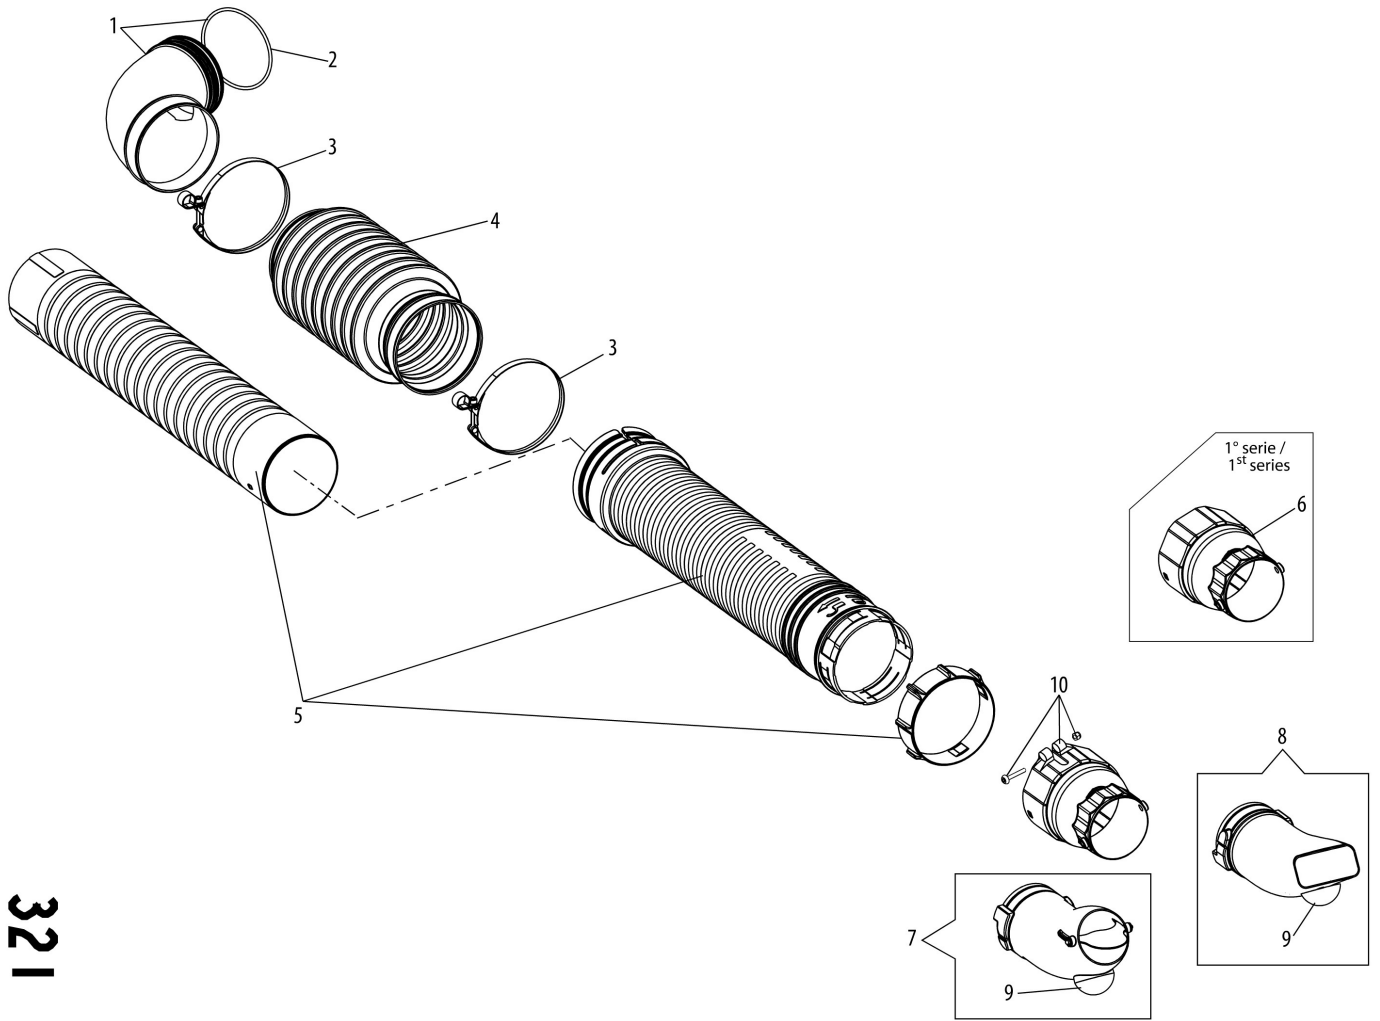

321

изображение Extension hose D.100

Ref.Nu	Qty	Part number	Description	Validity from	Validity till	Notes	Bulletin
1	1	CFI0G43300	Elbow				
2	1	3049031R	O-ring				
3	2	CFI6905701	Band				
4	1	CFI0G43400	Hose				
5	1	CFI0G43500	Tube kit D.100				
6	1	CFI0G46000	Reduction		08/2020		BT6-112-09/20
7	1	CFI2412301	Grip-end				
8	1	CFI2412201	Grip-end				
9	1	CFI0G26400	Fitment system				
10	1	CFI0G46000	Reduction	09/2020			BT6-112-09/20