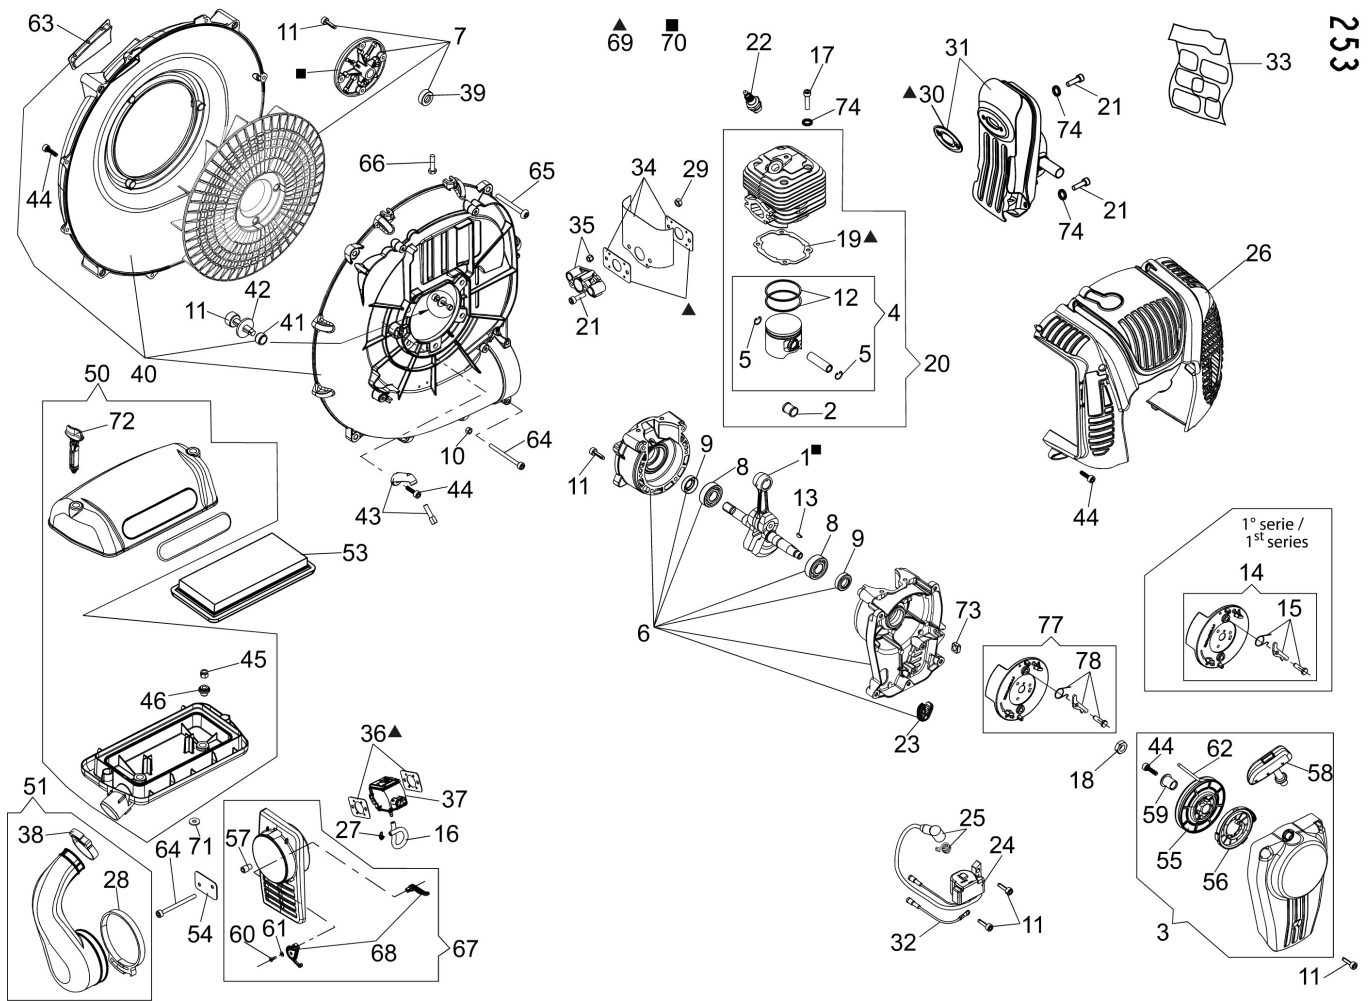

изображение Engine

Ref.Nu	Qty	Part number	Description	Validity from	Validity till	Notes	Bulletin
1	1	CFI0201300	Crankshaft				
2	1	CFI4100100	Thrust bearing				
3	1	CFI0G30310	Starter assy				
4	1	CFI0G01900	Piston assy				
5	2	CFA0301400	Seal ring				
6	1	CFI0G30001	Crankcase assy				
7	1	CFI0G43600	Complete fan				
8	2	CFI4000100	Bearing				
9	2	CFI7000100	Oil seal				
10	2	3914003R	Nut				
11	20	CFB5303500	Screw				
12	2	CFI0300300	Piston ring				
13	1	3028013R	Key				
14	1	CFI0G07501	Flywheel set				
15	1	CFI0G40300	Pawl kit			solo per / only for PN CFI0G07500	
16	1	CFI8305000	Suction tube				
17	4	CFA5006000	Screw				
18	1	CFA4700200	Nut				
19	1	CFI0400203	Gasket				
20	1	CFI0G31000	Complete cylinder				
21	5	CFA5000510	Screw				
22	1	3055104R	Spark plug				
23	1	CFI1204900	Buffer				
24	1	CFI3010103	Ignition coil				
25	1	CFI9924900	Cap and spring				
26	1	CFI1205001	Guard				
27	1	CFA6903400	Band				
28	1	CFI6904300	Band				
29	2	3912005R	Nut				
30	1	CFI0504800	Gasket				
31	1	CFI0G44220	Muffler assy				
32	1	CFI3005301	Engine stop wire				
33	1	CFI0G40420	Labels kit				
34	1	CFI0G31200	Engine gasket set				
35	1	CFI0G29210	Insulator				
36	2	CFI0405000	Gasket				
37	1	CFI0613401	Carburetor				
38	1	CFI6904200	Band				
39	1	CFI2118200	Spacer				
40	1	CFI0G29311	Fan cover				
41	5	CFA2110700	Spacer				
42	5	3918005R	Washer				
43	1	CFI0G34900	Support				
44	13	CFB5307000	Screw