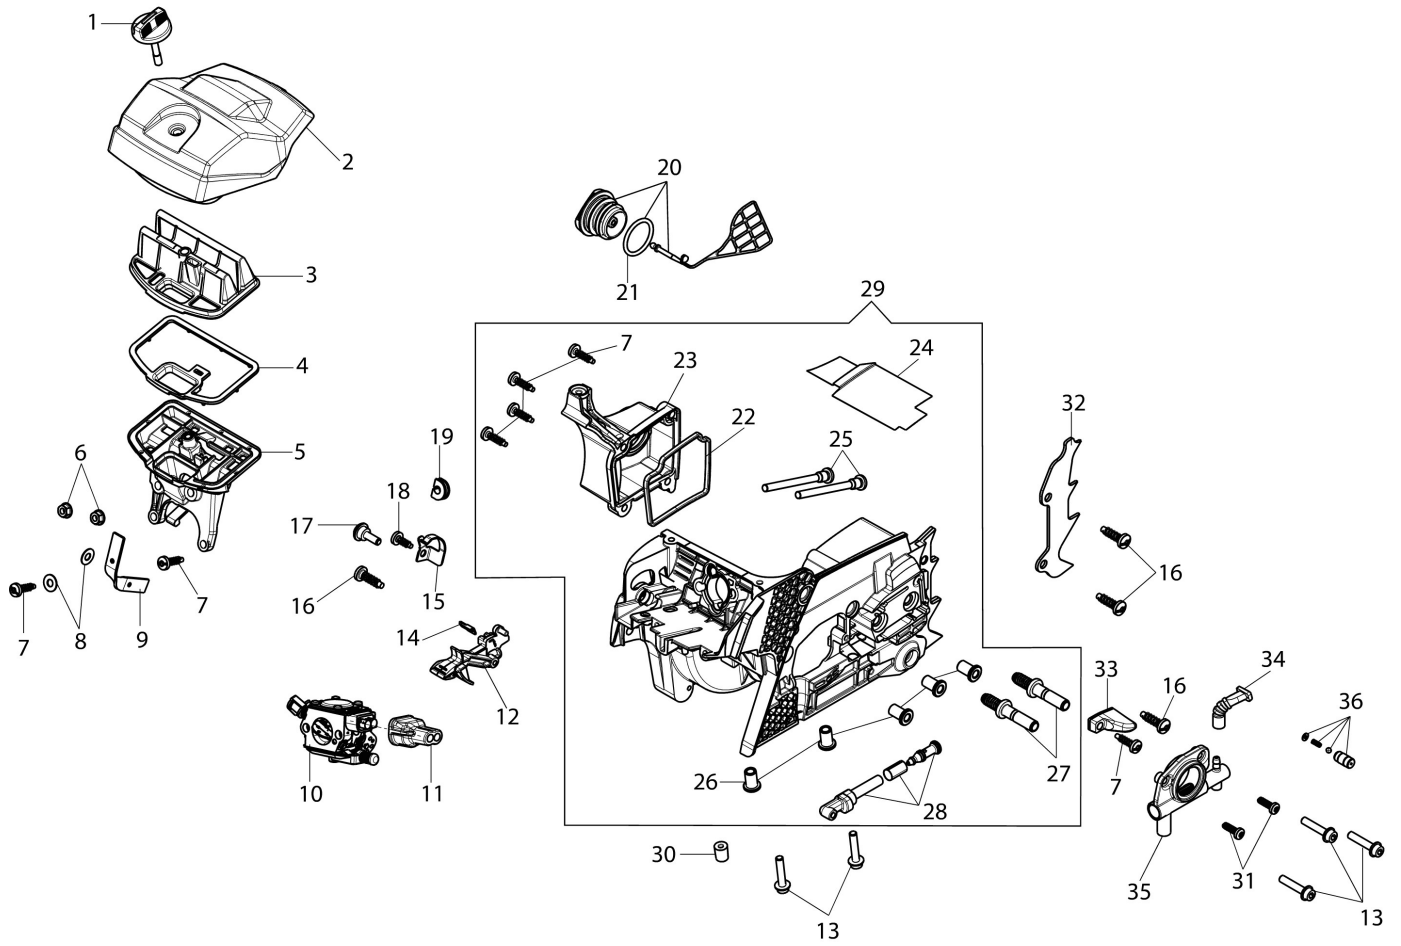

изображение Crankcase

Ref.Nu	Qty	Part number	Description	Validity from	Validity till	Notes	Bulletin
1	1	50210034R	Knob				
2	1	50180207R	Air filter cover				
3	1	50230036R	Air filter				
4	1	50230038R	Gasket				
5	1	50230068R	Filter support				
6	2	3914003R	Nut				
7	7	3960115R	Screw				
8	2	3818001R	Washer				
9	1	50050123BR	Strap				
10	1	2318755ER	Carburetor WT-780G				
11	1	50170150R	Screw guide				
12	1	50180140R	Lever				
13	1	3860099R	Screw				
14	1	50170062R	Plate				
15	1	50170061R	Spring				
16	3	3960099R	Screw				
16	1	3960099R	Screw				
17	1	50160024	Screw				
18	1	3960070R	Screw				
19	1	005000347AR	Grommet				
20	1	50052005R	Tank cap				
21	1	3049047R	O-ring				
22	1	50170004R	Gasket				
23	1	50180064R	Cover				
24	1	50180144R	Guard				
25	2	50070067A	Tie rod				
26	5	50050067R	Spacer				
27	2	50050052R	Stud				
28	1	50170149R	Oil filter				
29	1	50180145AR	Crankcase assy				
30	1	50070126R	Spacer				
31	2	3860099R	Screw				
32	1	50180091R	Spike				
33	1	094600369R	Guard				
34	1	50050049R	Tube				
35	1	50180007BR	Oil pump			Fissa; Fixed	
36	1	097000229R	Breather valve