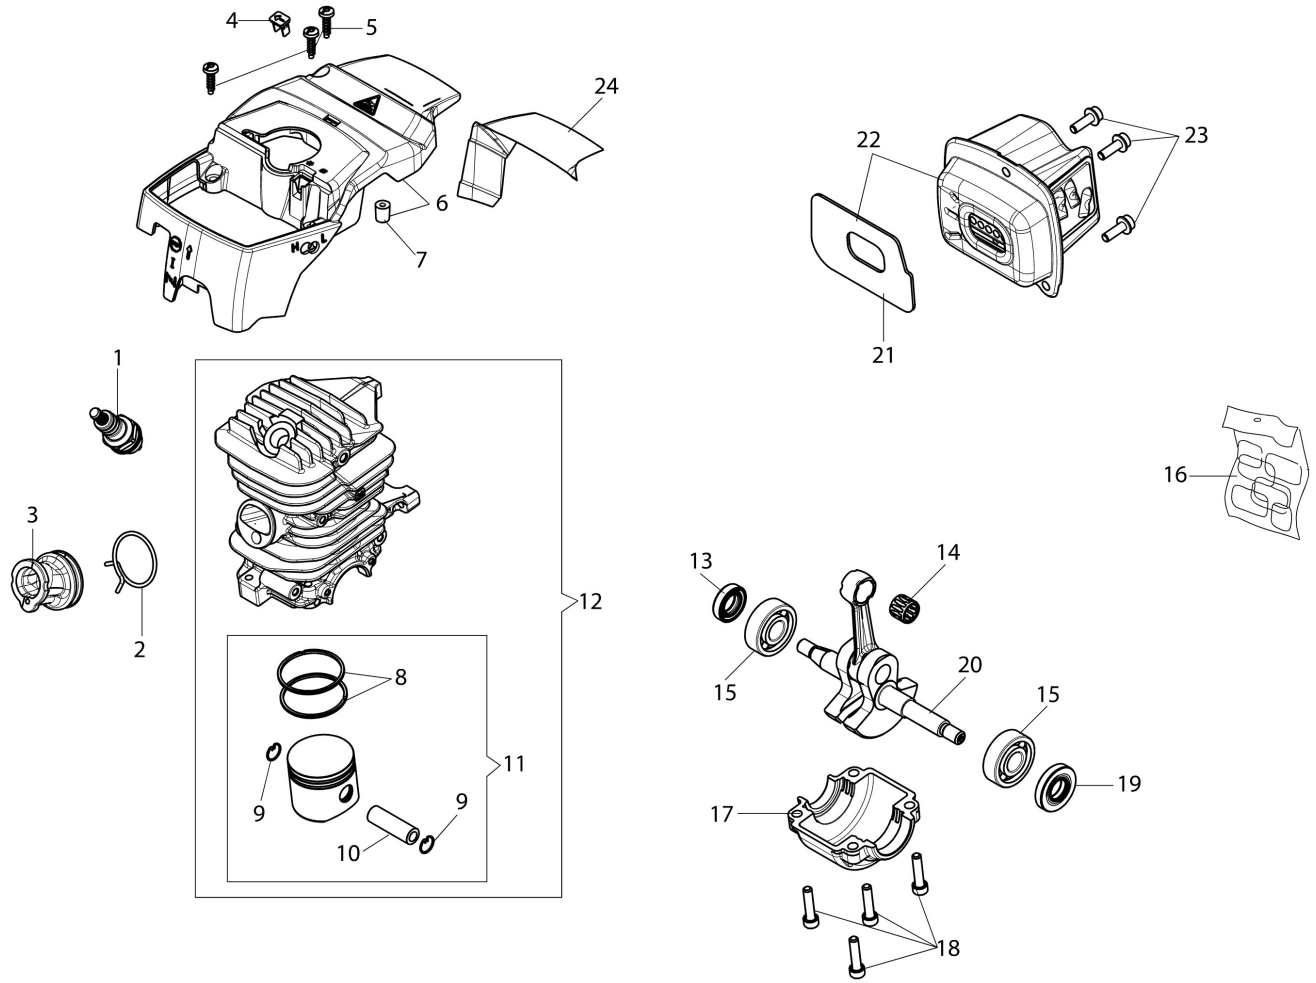

изображение Engine

Ref.Nu	Qty	Part number	Description	Validity from	Validity till	Notes	Bulletin
1	1	3055101R	Spark plug				
2	1	094600103R	Band				
3	1	50170010R	Manifold				
4	1	50170032R	Deflector (summer/winter)				
5	3	3960115R	Screw				
6	1	50180195AR	Engine cover				
7	1	50070126R	Spacer				
8	2	4196166R	Piston ring				
9	2	004900061R	Ring				
10	1	50110047R	Piston pin				
11	1	50180201	Piston assy				
12	1	50180200	Complete cylinder				
13	1	50272004R	Seal ring				
14	1	50110044R	Bearing				
15	2	094000006R	Bearing				
16	1	50180203	Labels kit				
17	1	50050016CR	Cover				
18	4	3801051R	Screw				
19	1	3050024AR	Seal ring				
20	1	50170324R	Crankshaft				
21	1	50230158R	Gasket				
22	1	50180194A	Muffler				
23	3	3860117R	Screw				
24	1	50180143R	Guard				

изображение Tank and handle

Ref.Nu	Qty	Part number	Description	Validity from	Validity till	Notes	Bulletin
1	1	50230303AR	Oil cap				
2	1	3049047R	O-ring				
3	1	2318817R	Air purge				
4	1	50170121R	Sheath				
5	1	50170322R	Tube				
6	1	50170321R	Tube				
7	1	50010061R	AV-mount				
8	1	50180197	Throttle kit				
9	1	097000028R	Spring				
10	1	50050096AR	Lever				
11	1	50180109R	Cover				
12	1	3073015AR	Tube				
13	1	094500577AR	Breather valve				
14	1	094500575R	Spring				
15	1	50050071R	Breather valve				
16	1	50170360R	Complete tank				
17	1	61400322R	Fuel filter				
18	1	61110162BR	Bushing				
19	3	50170034R	Support				
20	2	3960115R	Screw				
21	3	50050047AR	Spring				
22	5	3960099R	Screw				
23	1	3993070R	Screw				
24	1	50230319	Handle kit				
26	1	3993109R	Screw				