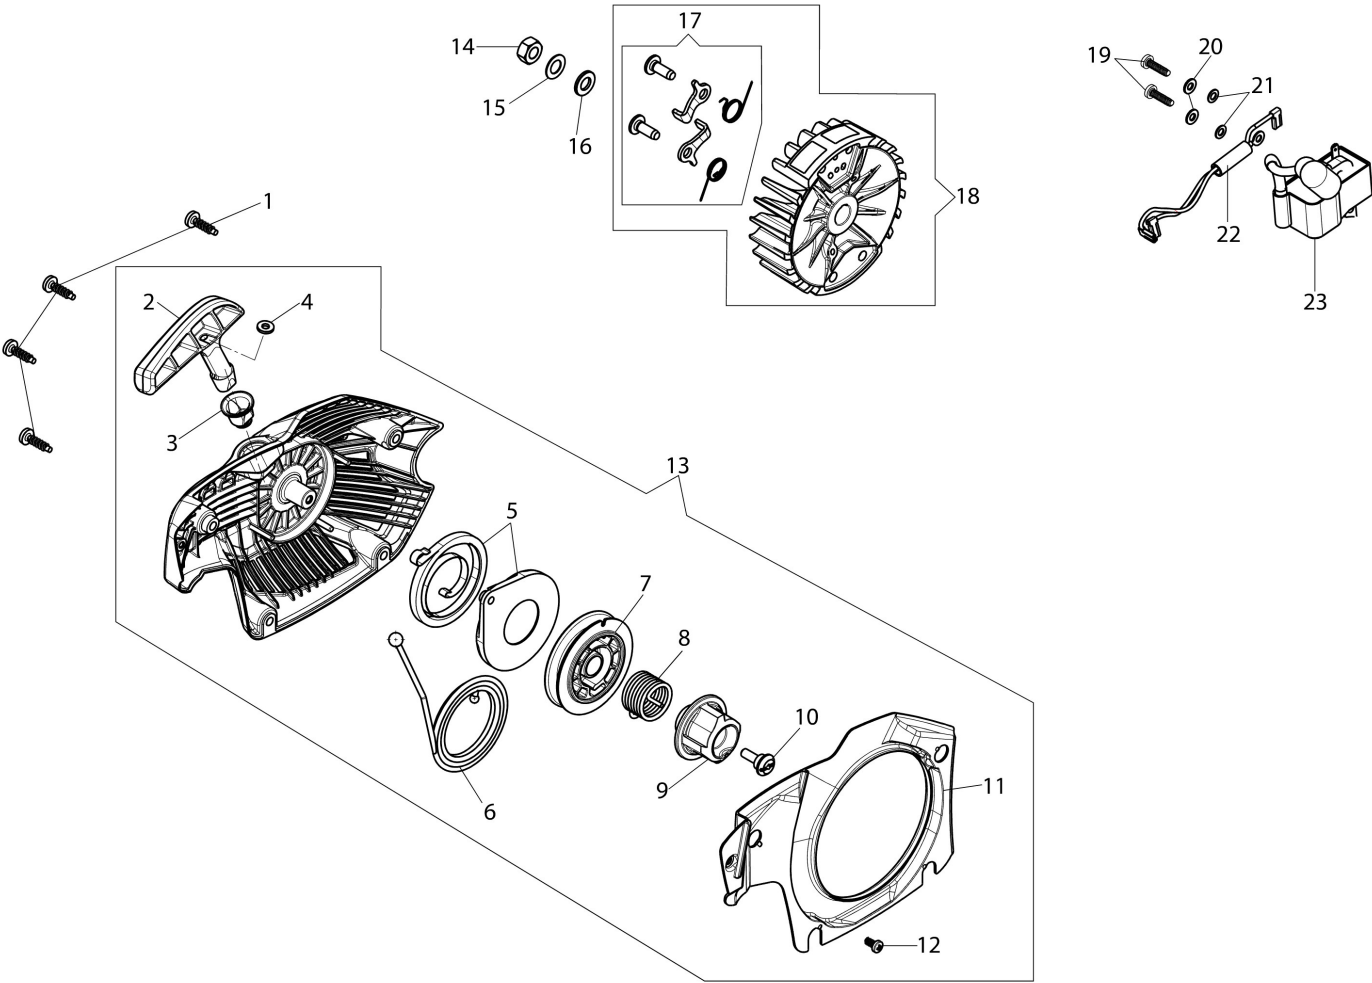

изображение Engine

Ref.Nu	Qty	Part number	Description	Validity from	Validity till	Notes	Bulletin
1	1	3055101R	Spark plug				
2	1	094600103R	Band				
3	1	50170010R	Manifold				
4	1	50170032R	Deflector (summer/winter)				
5	3	3960115R	Screw				
6	1	50180195AR	Engine cover				
7	1	50070126R	Spacer				
8	2	4196166R	Piston ring				
9	2	004900061R	Ring				
10	1	50110047R	Piston pin				
11	1	50180201	Piston assy				
12	1	50180200	Complete cylinder				
13	1	50272004R	Seal ring				
14	1	50110044R	Bearing				
15	2	094000006R	Bearing				
16	1	50180203	Labels kit				
17	1	50050016CR	Cover				
18	4	3801051R	Screw				
19	1	3050024AR	Seal ring				
20	1	50170324R	Crankshaft				
21	1	50230158R	Gasket				
22	1	50180194A	Muffler				
23	3	3860117R	Screw				
24	1	50180143R	Guard				

изображение Tank and handle

Ref.Nu	Qty	Part number	Description	Validity from	Validity till	Notes	Bulletin
1	1	50230303AR	Oil cap				
2	1	3049047R	O-ring				
3	1	2318817R	Air purge				
4	1	50170121R	Sheath				
5	1	50170322R	Tube				
6	1	50170321R	Tube				
7	1	50010061R	AV-mount				
8	1	50180197	Throttle kit				
9	1	097000028R	Spring				
10	1	50050096AR	Lever				
11	1	50180109R	Cover				
12	1	3073015AR	Tube				
13	1	094500577AR	Breather valve				
14	1	094500575R	Spring				
15	1	50050071R	Breather valve				
16	1	50170360R	Complete tank				
17	1	61400322R	Fuel filter				
18	1	61110162BR	Bushing				
19	3	50170034R	Support				
20	2	3960115R	Screw				
21	3	50050047AR	Spring				
22	5	3960099R	Screw				
23	1	3993070R	Screw				
24	1	50230319	Handle kit				
26	1	3993109R	Screw				