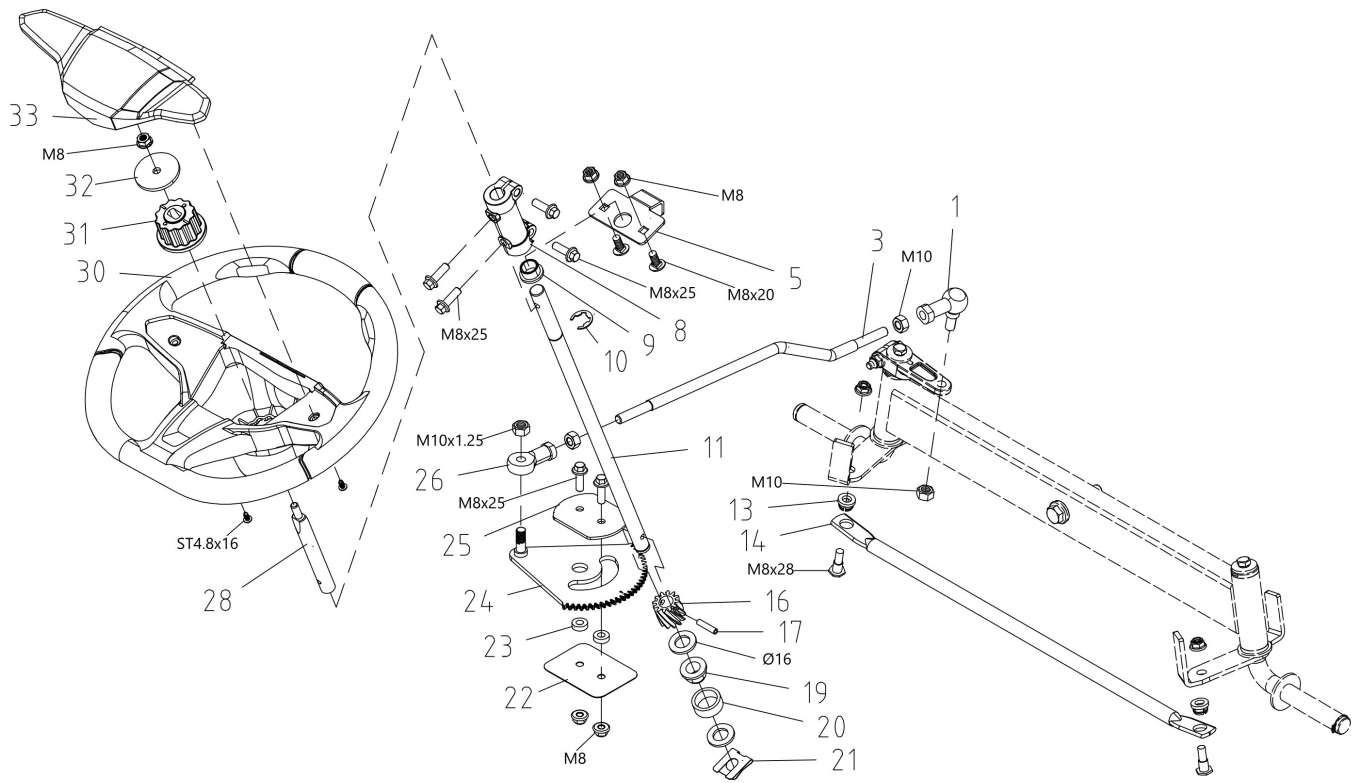

изображение Steering arm

изображение Steering arm

Ref.Nu	Qty	Part number	Description	Validity from	Validity till	Notes	Bulletin
1	1	TS000267R	Joint				
3	1	TS000268R	Tie rod				
5	1	TS000269R	Plate				
8	1	TS000270R	Sleeve				
9	1	TS000271R	Bushing				
10	1	TS000272R	Snap ring				
11	1	TS000273R	Steering arm				
13	2	TS000274R	Bushing				
14	1	TS000275R	Tie rod				
16	1	TS000026R	Sprocket				
17	1	TS000276R	Pin				
19	1	TS000378R	Bushing				
20	1	TS000277R	Bushing				
21	1	TS000278R	Cotter pin				
22	1	TS000279R	Fixing plate				
23	2	TS000280R	Bushing				
24	1	TS000027R	Sector				
25	1	TS000281R	Fixing plate				
26	1	TS000282R	Joint				
28	1	TS000283R	Spacer				
30	1	TS000284R	Steering wheel				
31	1	TS000028R	Support				
32	1	TS000379R	Washer				
33	1	TS000375R	Cover			Rosso - Red