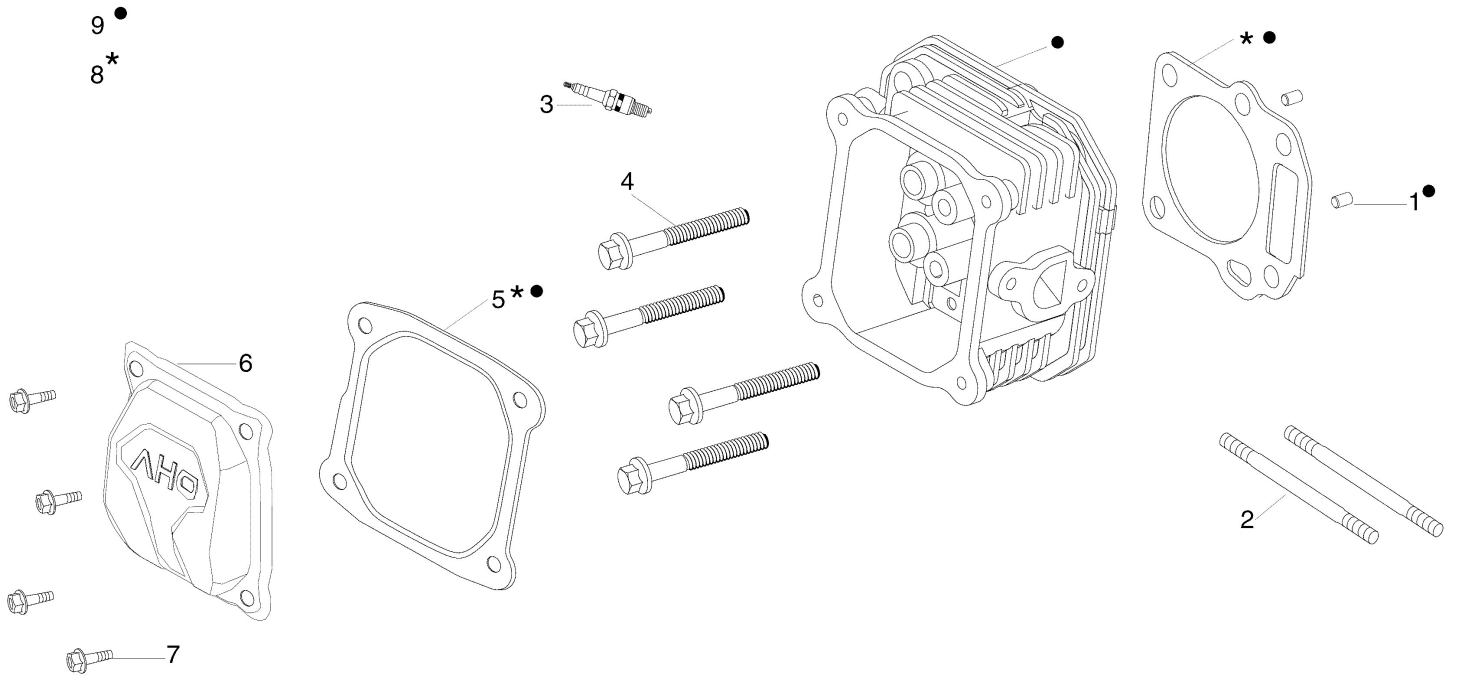

изображение Top cover

Ref.Nu	Qty	Part number	Description	Validity from	Validity till	Notes	Bulletin
1	2	L66150654	Pin				
2	2	L66150822	Stud				
3	1	3055122R	Spark plug				
4	4	L66150818	Bolt				
5	1	L66151483	Set cover				
6	1	L66150750	Cover				
7	1	L66150393	Screw				
8	1	L66151179	Gasket set				
9	1	L66151180	Head comp.cylinder