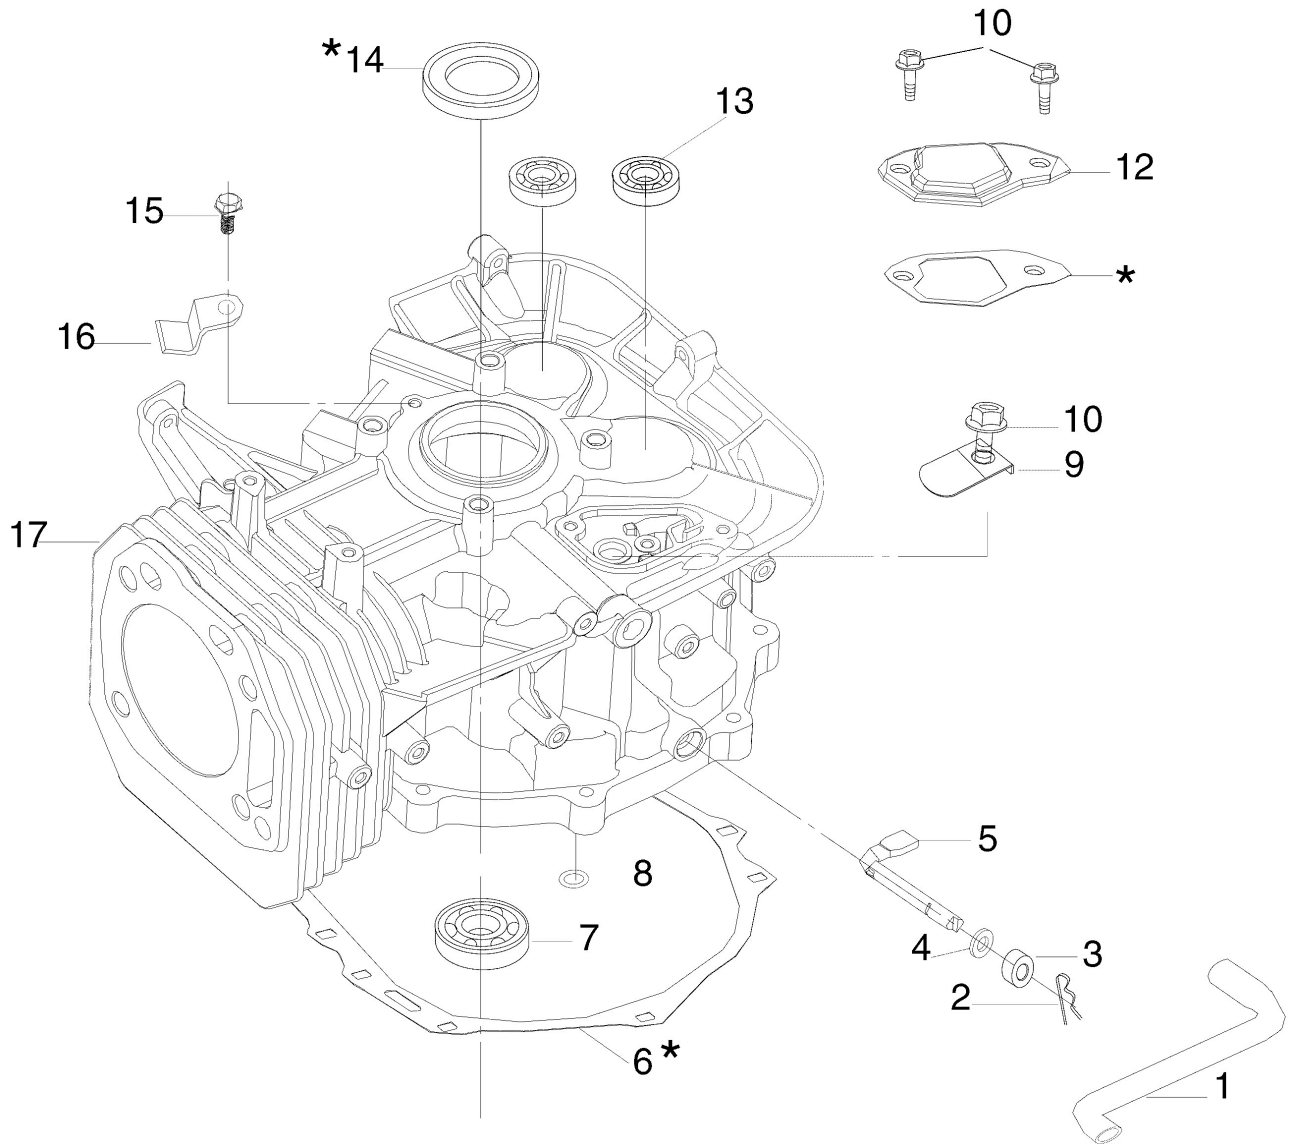

11 *

изображение Cylinder and crankcase

Ref.Nu	Qty	Part number	Description	Validity from	Validity till	Notes	Bulletin
1	1	L66151494	Breather fuel pipe				
2	1	L66150353	Goupille				
3	1	L66150660	Oil seal				
4	1	L66150824	Washer				
5	1	L66150794	Governor arm shaft				
6	1	L66150744	Gasket				
7	1	L66150665	Bearing				
8	1	L66150741	O-ring				
9	1	L66150410	Reed valve				
10	3	L66150464	Screw				
11	1	L66151179	Gasket set				
12	1	L66150745	Cover				
13	1	L66150829	Bearing				
14	2	L66150830	Oil seal				
15	1	L66150393	Screw				
16	1	L66150739	Valve				
17	1	L66151188	Crankcase