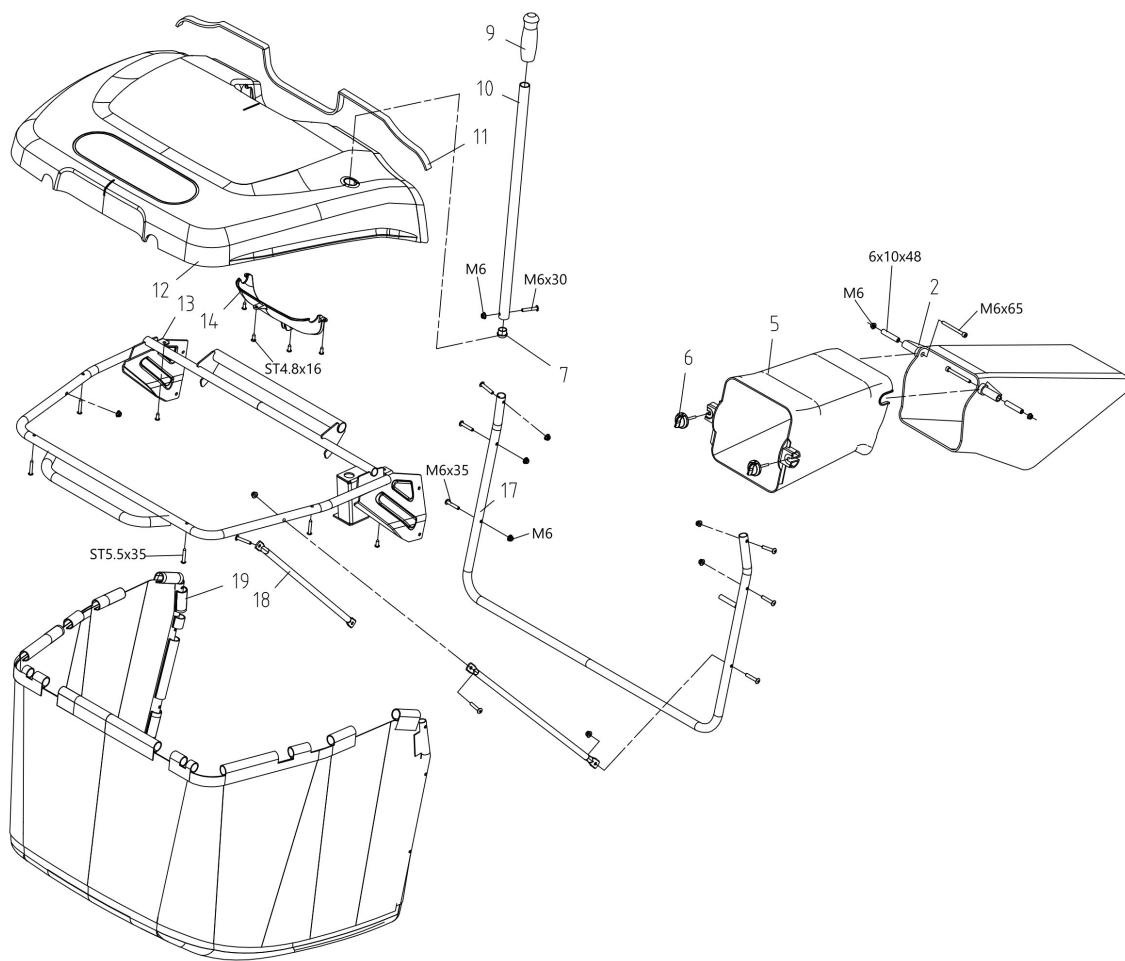

Air filter

Valves

Crankshaft and piston

Crankcase cover

Cylinder and crankcase

изображение Mulching Kit

Ref.Nu	Qty	Part number	Description	Validity from	Validity till	Notes	Bulletin
1	1	TS000047R	Knob				
2	2	TS000048R	Spring				
3	1	TS000049R	Handle				
4	1	TS000050R	Spring				
5	1	TS000051R	Pin				
6	1	TS000001R	Deflector				

изображение Mowing deck

Ref.Nu	Qty	Part number	Description	Validity from	Validity till	Notes	Bulletin
1	1	TS000063R	Belt cover				
4	1	TS000064R	Bracket				
5	1	TS000065R	Screw				
7	4	TS000066R	Clamp				
9	1	TS000067R	Spring				
11	1	TS000068R	Nipple				
12	1	TS000069R	Lever				
14	1	TS000070R	Bushing				
15	2	TS000071R	Screw				
16	1	TS000072R	Pulley				
17	1	TS000073R	Thrust bearing				
18	2	TS000074R	Wheel				
21	1	TS000075R	Mowing deck				
22	1	TS000076R	Bushing				
24	2	TS000005R	Thrust bearing				
25	2	TS000006R	Pulley				
26	1	TS000077R	Screw				
27	1	TS000078R	Belt				
28	1	TS000079R	Bracket				
29	1	TS000080R	Blade shaft				
31	1	TS000081R	Screw				
32	2	TS000082R	Key				
33	2	TS000083R	Washer				
36	2	TS000084R	Pulley				
37	2	TS000085R	Disc (guard)				
38	4	TS000086R	Thrust bearing				
40	1	TS000087R	Blade shaft				
41	1	TS000088R	Belt cover				
42	2	TS000089R	Rivet				
44	2	TS000090R	Water hose connection				
45	2	TS000091R	Plate				
46	2	TS000092R	Tube				
47	2	TS000093R	Support				
48	2	TS000094R	Spacer				
50	2	TS000095R	Blade hub				
51	1	TS000096R	Blade left				
52	2	TS000097R	Washer				
54	1	TS000098R	Screw				
55	2	TS000099R	Key				
56	1	TS000100R	Blade right				