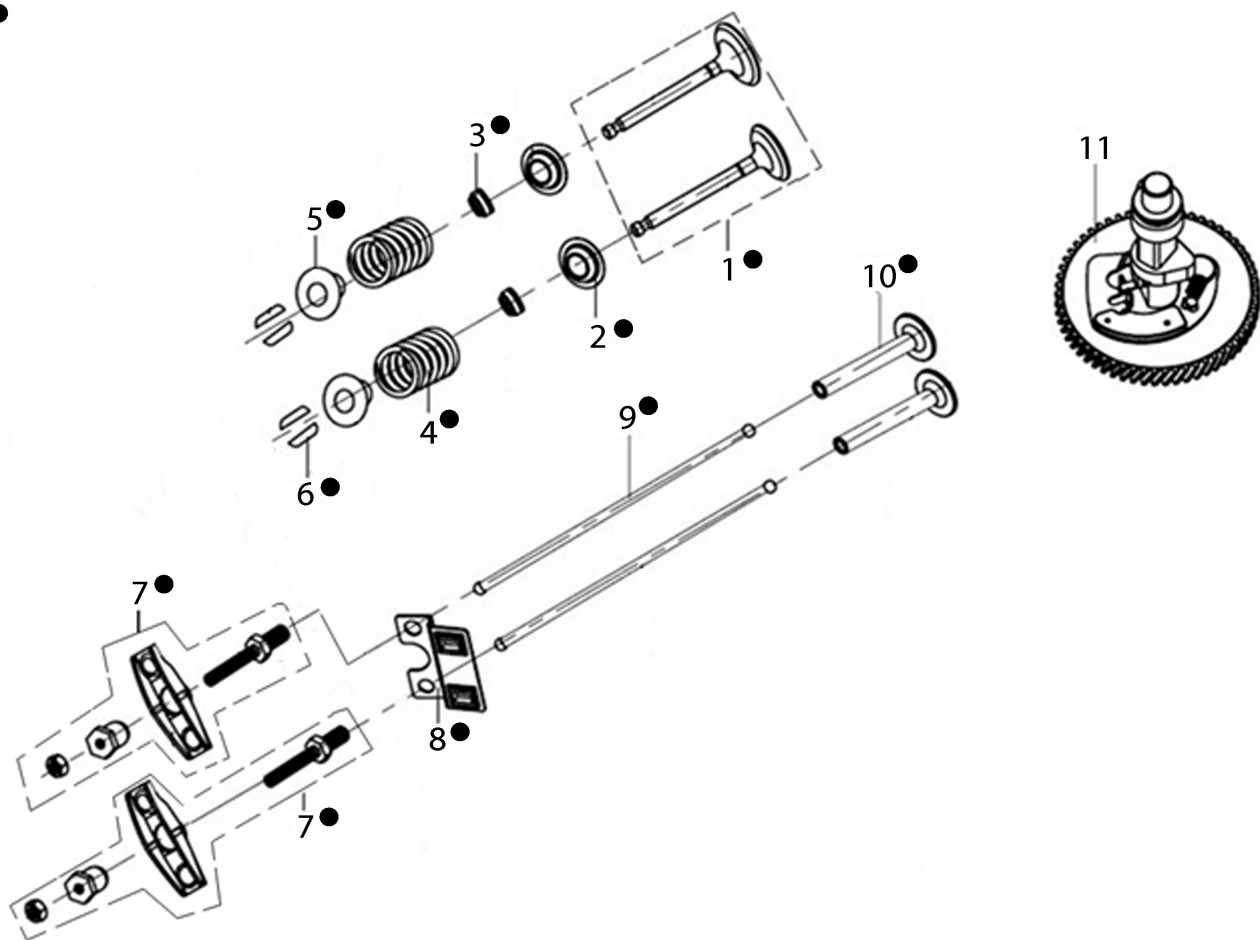

12●

изображение Valves

Ref.Nu	Qty	Part number	Description	Validity from	Validity till	Notes	Bulletin
1	1	L66150782	Suction/exhaust valve kit				
2	2	L66150560	Slide				
3	2	L66150561	Seal ring				
4	2	L66150559	Spring				
5	2	L66150558	Clamp				
6	4	L66150557	Valve				
7	2	L66150763	Compensator				
8	1	L66150766	Plate				
9	2	L66150764	Equalizer rod				
10	2	L66150554	Slide				
11	1	L66150762	Camshaft assy				
12	1	L66151180	Head comp.cylinder