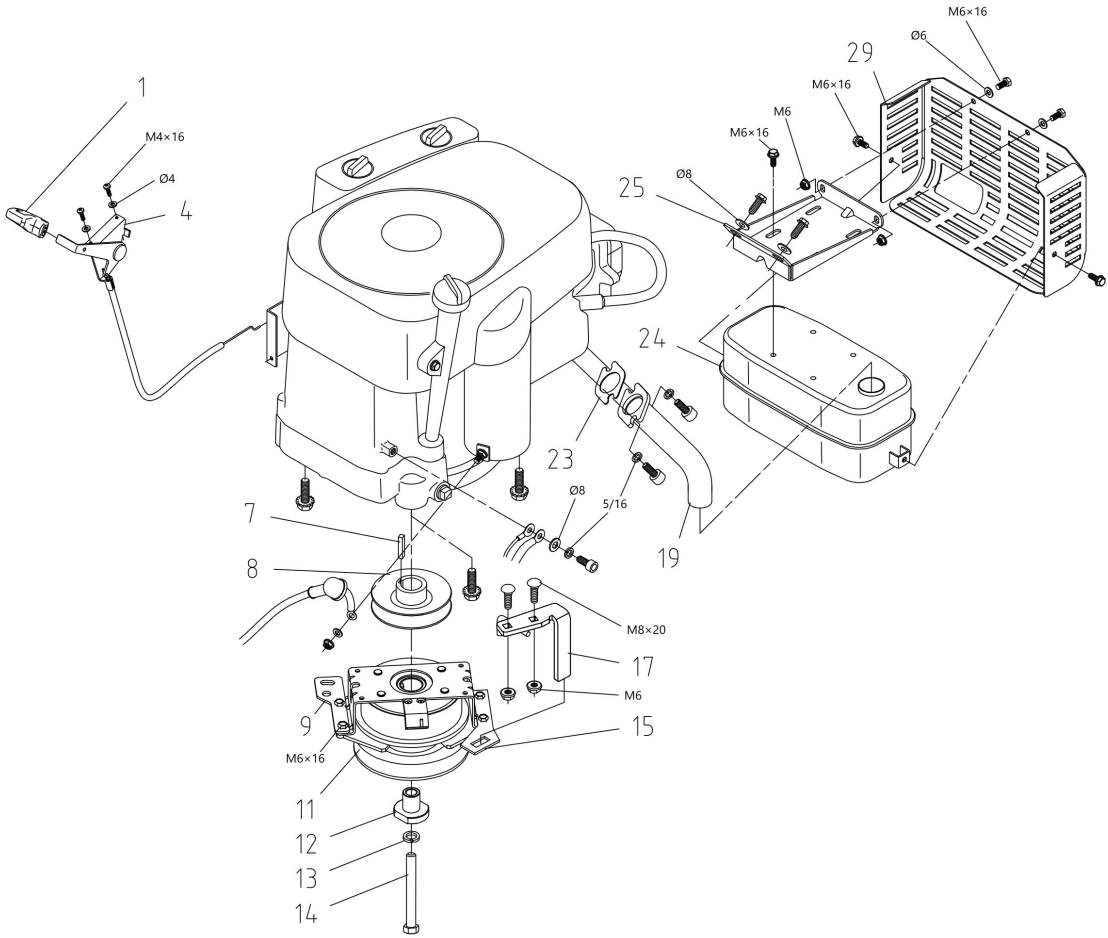

Air filter

Valves

Crankshaft and piston

Crankcase cover

Cylinder and crankcase

изображение Mulching Kit

Ref.Nu	Qty	Part number	Description	Validity from	Validity till	Notes	Bulletin
1	1	TS000047R	Knob				
2	2	TS000048R	Spring				
3	1	TS000049R	Handle				
4	1	TS000050R	Spring				
5	1	TS000051R	Pin				
6	1	TS000001R	Deflector				

изображение Mowing deck

Ref.Nu	Qty	Part number	Description	Validity from	Validity till	Notes	Bulletin
1	1	TS000063R	Belt cover				
4	1	TS000064R	Bracket				
5	1	TS000065R	Screw				
7	4	TS000066R	Clamp				
9	1	TS000067R	Spring				
11	1	TS000068R	Nipple				
12	1	TS000069R	Lever				
14	1	TS000070R	Bushing				
15	2	TS000071R	Screw				
16	1	TS000072R	Pulley				
17	1	TS000073R	Thrust bearing				
18	2	TS000074R	Wheel				
21	1	TS000075R	Mowing deck				
22	1	TS000076R	Bushing				
24	2	TS000005R	Thrust bearing				
25	2	TS000006R	Pulley				
26	1	TS000077R	Screw				
27	1	TS000078R	Belt				
28	1	TS000079R	Bracket				
29	1	TS000080R	Blade shaft				
31	1	TS000081R	Screw				
32	2	TS000082R	Key				
33	2	TS000083R	Washer				
36	2	TS000084R	Pulley				
37	2	TS000085R	Disc (guard)				
38	4	TS000086R	Thrust bearing				
40	1	TS000087R	Blade shaft				
41	1	TS000088R	Belt cover				
42	2	TS000089R	Rivet				
44	2	TS000090R	Water hose connection				
45	2	TS000091R	Plate				
46	2	TS000092R	Tube				
47	2	TS000093R	Support				
48	2	TS000094R	Spacer				
50	2	TS000095R	Blade hub				
51	1	TS000096R	Blade left				
52	2	TS000097R	Washer				
54	1	TS000098R	Screw				
55	2	TS000099R	Key				
56	1	TS000100R	Blade right				