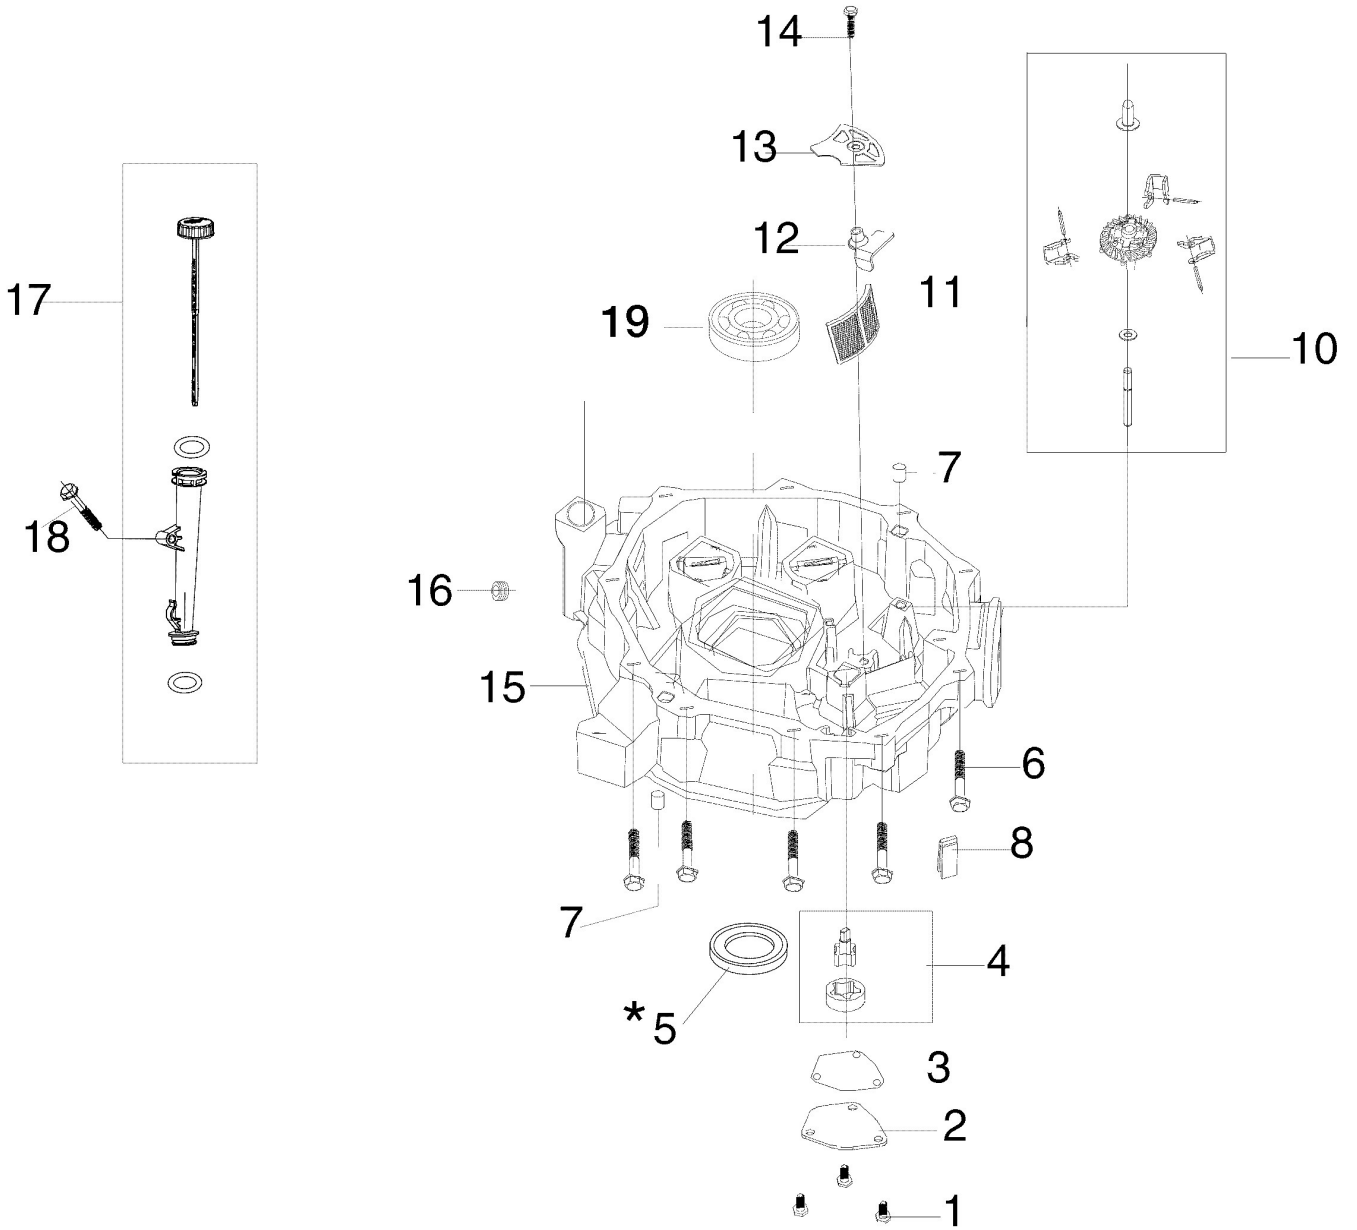

9 *

изображение Crankcase cover

Ref.Nu	Qty	Part number	Description	Validity from	Validity till	Notes	Bulletin
1	3	L66150251	Screw				
2	1	L66150768	Oil pump cover				
3	1	L66150756	Seal ring				
4	1	L66150767	Oil pump				
5	1	L66150830	Oil seal				
6	10	L66150820	Bolt				
7	2	L66150828	Pin				
8	1	L66150772	Deflector				
9	1	L66151179	Gasket set				
10	1	L66150662	Governor				
11	1	L66150769	Oil filter				
12	1	L66150752	Plate				
13	1	L66150770	Filter cover				
14	1	L66150817	Bolt				
15	1	L66151493	Cover				
16	1	L66150743	Close nipple				
17	1	L66150740	Oil cap assy				
18	1	L66150453	Screw				
19	1	L66150665	Bearing