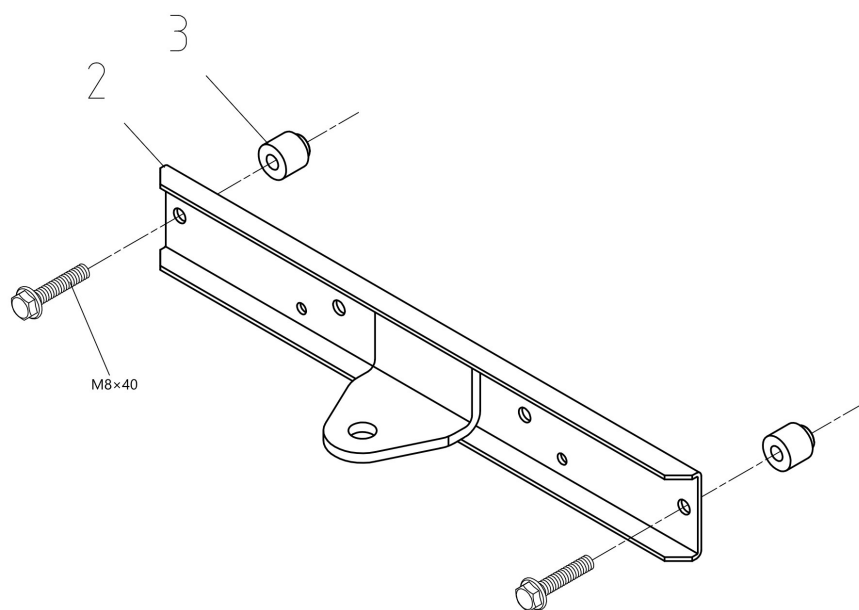

изображение Towing hitch

Ref.Nu	Qty	Part number	Description	Validity from	Validity till	Notes	Bulletin
2	1	TS000358R	Towing hitch				
3	2	TS000359R	Spacer