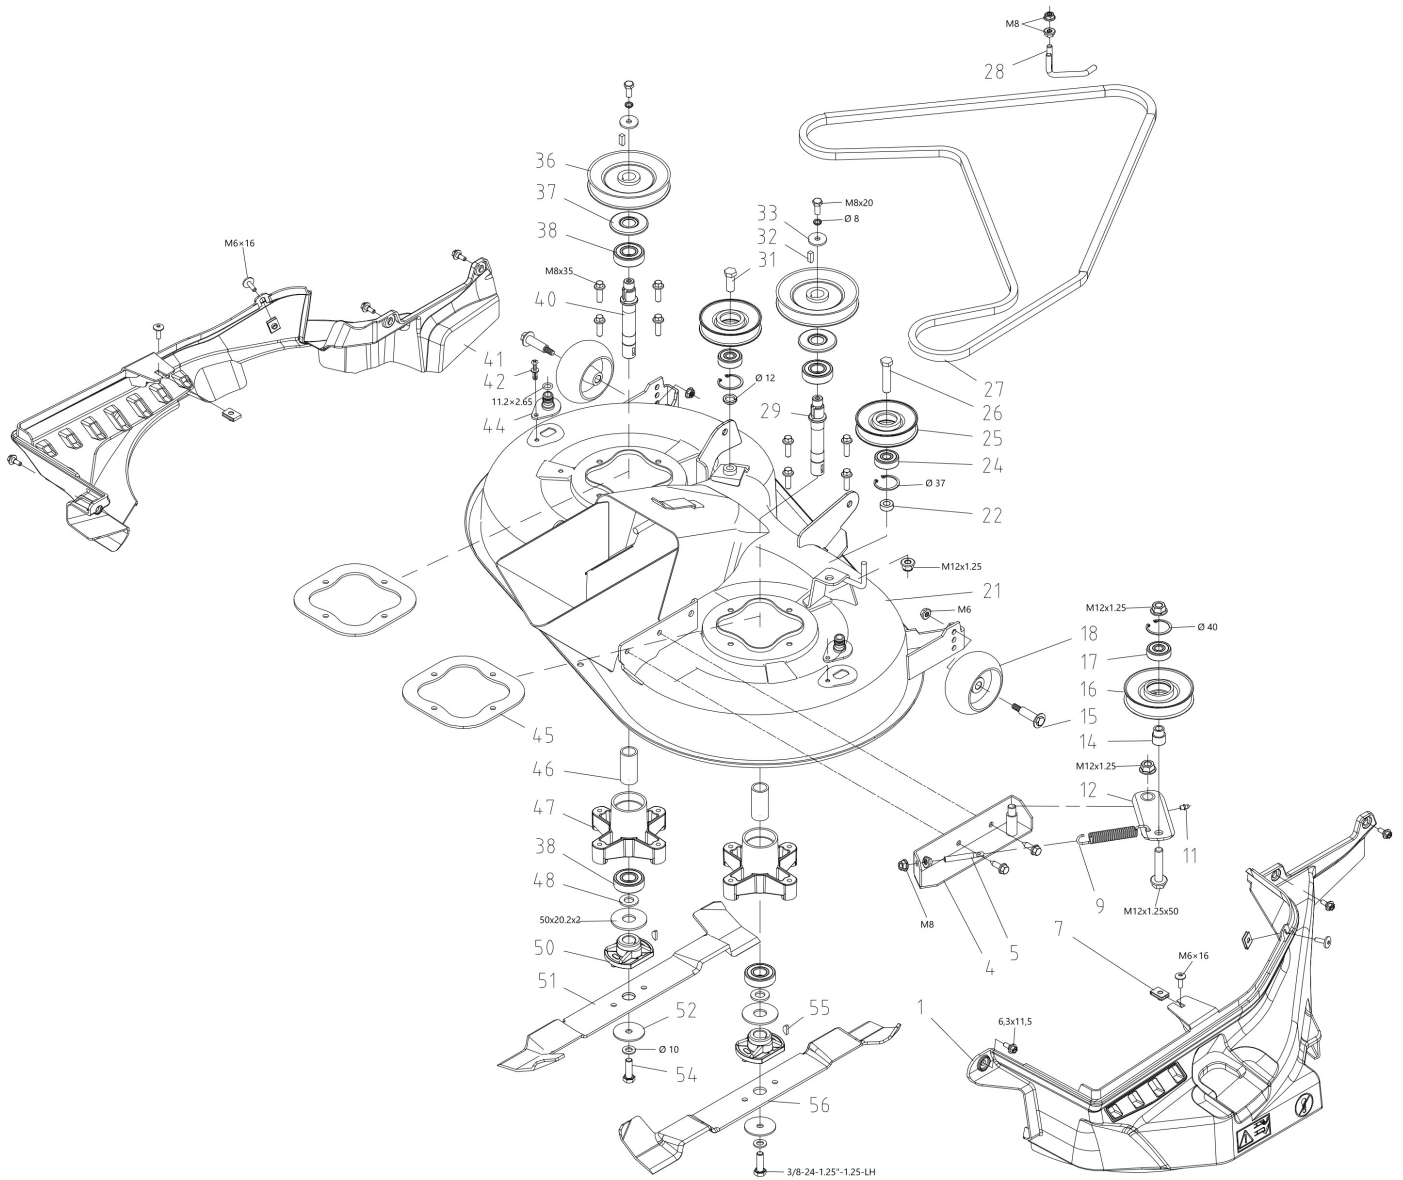

Frame

Front axle

Steering arm

Rear axle

Seat

Cutting plate lifting

Electrical parts

body

Air filter

Valves

Crankshaft and piston

Crankcase cover

Cylinder and crankcase

изображение Mulching Kit

Ref.Nu	Qty	Part number	Description	Validity from	Validity till	Notes	Bulletin
1	1	TS000047R	Knob				
2	2	TS000048R	Spring				
3	1	TS000049R	Handle				
4	1	TS000050R	Spring				
5	1	TS000051R	Pin				
6	1	TS000001R	Deflector				

изображение Mowing deck

Ref.Nu	Qty	Part number	Description	Validity from	Validity till	Notes	Bulletin
1	1	TS000063R	Belt cover				
4	1	TS000064R	Bracket				
5	1	TS000065R	Screw				
7	4	TS000066R	Clamp				
9	1	TS000067R	Spring				
11	1	TS000068R	Nipple				
12	1	TS000069R	Lever				
14	1	TS000070R	Bushing				
15	2	TS000071R	Screw				
16	1	TS000072R	Pulley				
17	1	TS000073R	Thrust bearing				
18	2	TS000074R	Wheel				
21	1	TS000075R	Mowing deck				
22	1	TS000076R	Bushing				
24	2	TS000005R	Thrust bearing				
25	2	TS000006R	Pulley				
26	1	TS000077R	Screw				
27	1	TS000078R	Belt				
28	1	TS000079R	Bracket				
29	1	TS000080R	Blade shaft				
31	1	TS000081R	Screw				
32	2	TS000082R	Key				
33	2	TS000083R	Washer				
36	2	TS000084R	Pulley				
37	2	TS000085R	Disc (guard)				
38	4	TS000086R	Thrust bearing				
40	1	TS000087R	Blade shaft				
41	1	TS000088R	Belt cover				
42	2	TS000089R	Rivet				
44	2	TS000090R	Water hose connection				
45	2	TS000091R	Plate				
46	2	TS000092R	Tube				
47	2	TS000093R	Support				
48	2	TS000094R	Spacer				
50	2	TS000095R	Blade hub				
51	1	TS000096R	Blade left				
52	2	TS000097R	Washer				
54	1	TS000098R	Screw				
55	2	TS000099R	Key				
56	1	TS000100R	Blade right				