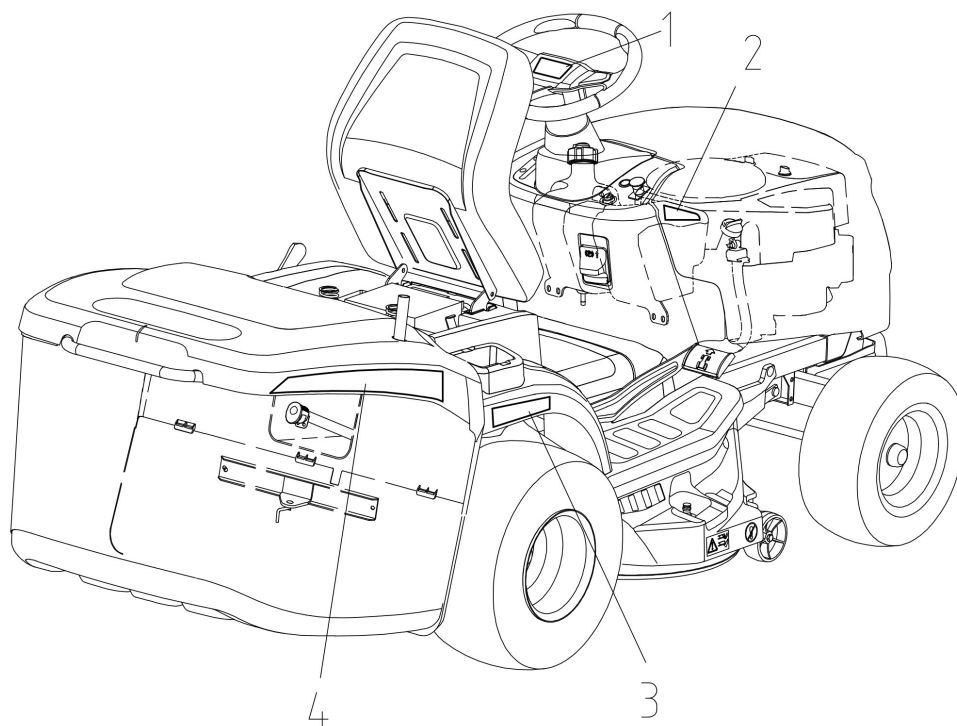

изображение Labels

Ref.Nu	Qty	Part number	Description	Validity from	Validity till	Notes	Bulletin
1	1	TS000405R	Label				
2	1	TS000396R	Label				
3	1	TS000386R	Label			86R/12,5KM	
4	1	TS000399R	Label			Destro - Right	
4	1	TS000400R	Label			Sinistro - Left