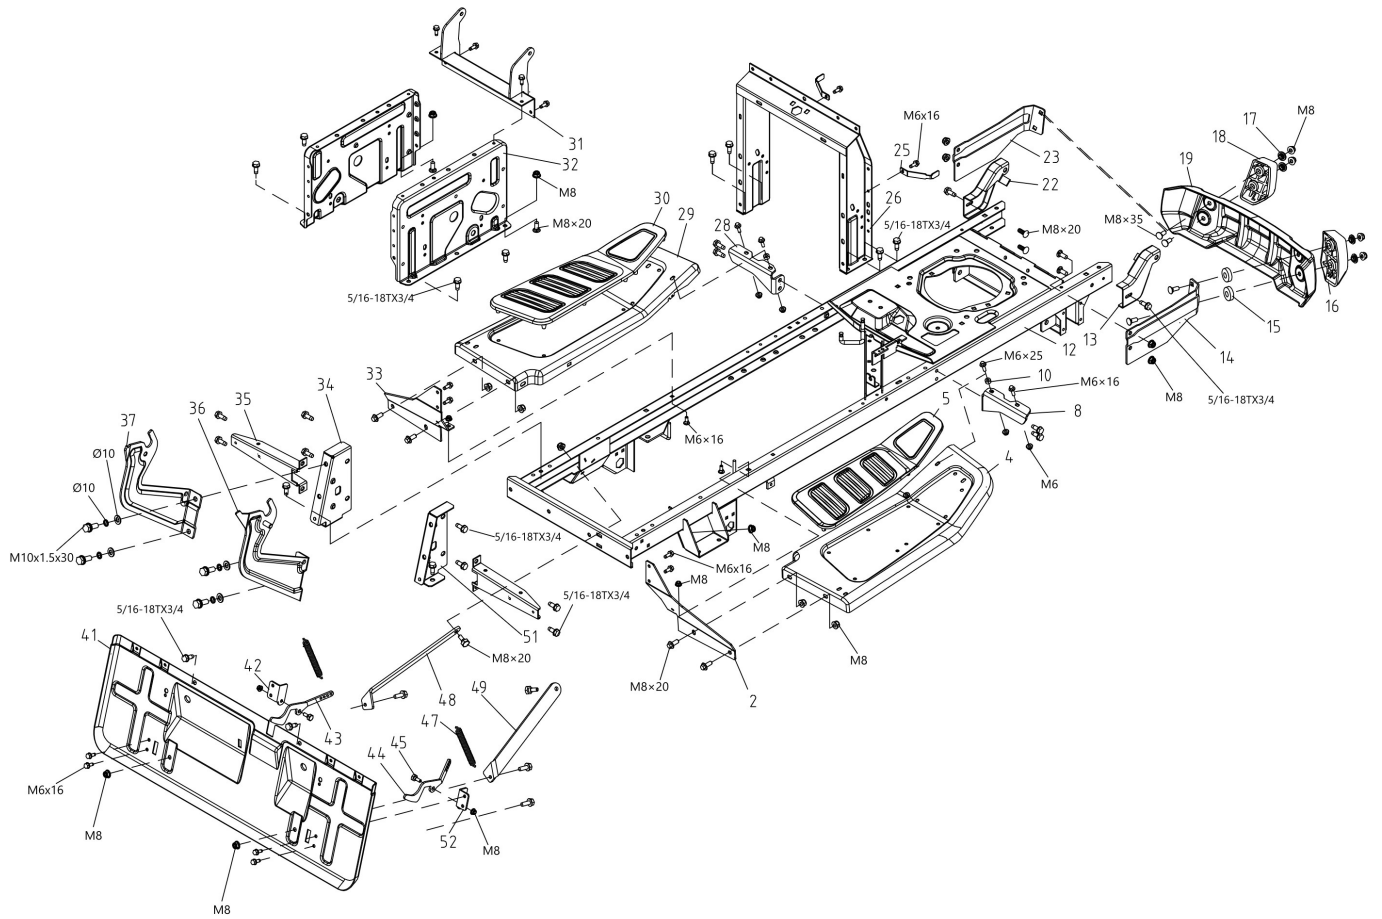

изображение Frame

Ref.Nu	Qty	Part number	Description	Validity from	Validity till	Notes	Bulletin
2	1	TS000165R	Right footboard support				
4	1	TS000166R	Footrest pad			Destra; Right	
5	1	TS000167R	Right footboard cover				
8	1	TS000168R	Right footboard support				
10	2	TS000169R	Bushing				
12	1	TS000170R	Frame				
13	1	TS000171R	Hood support			Destra; Right	
14	1	TS000172R	Support			Destra; Right	
15	4	TS000014R	Washer				
16	1	TS000015R	Bumper				
17	4	TS000173R	Bushing				
18	1	TS000016R	Bumper				
19	1	TS000017R	Lower hood				
22	1	TS000174R	Hood support			Sinistra; Left	
23	1	TS000175R	Support			Sinistra; Left	
25	2	TS000176R	Plate				
26	1	TS000177R	Column support				
28	1	TS000178R	Left footboard support				
29	1	TS000179R	Footrest pad			Sinistra; Left	
30	1	TS000180R	Left footboard cover				
31	1	TS000181R	Frame				
32	2	TS000182R	Support				
33	1	TS000183R	Left footboard support				
34	1	TS000184R	Support			Sinistra; Left	
35	2	TS000185R	Support				
36	1	TS000186R	Support			Destra; Right	
37	1	TS000187R	Support			Sinistra; Left	
41	1	TS000188R	Support				
42	1	TS000189R	Bracket				
43	1	TS000190R	Hook			Sinistra; Left	
44	1	TS000191R	Hook			Destra; Right	
45	2	TS000192R	Screw				
47	2	TS000193R	Spring				
48	1	TS000194R	Left bracket				
49	1	TS000195R	Right bracket				
51	1	TS000196R	Support			Destra; Right	
52	1	TS000197R	Bracket