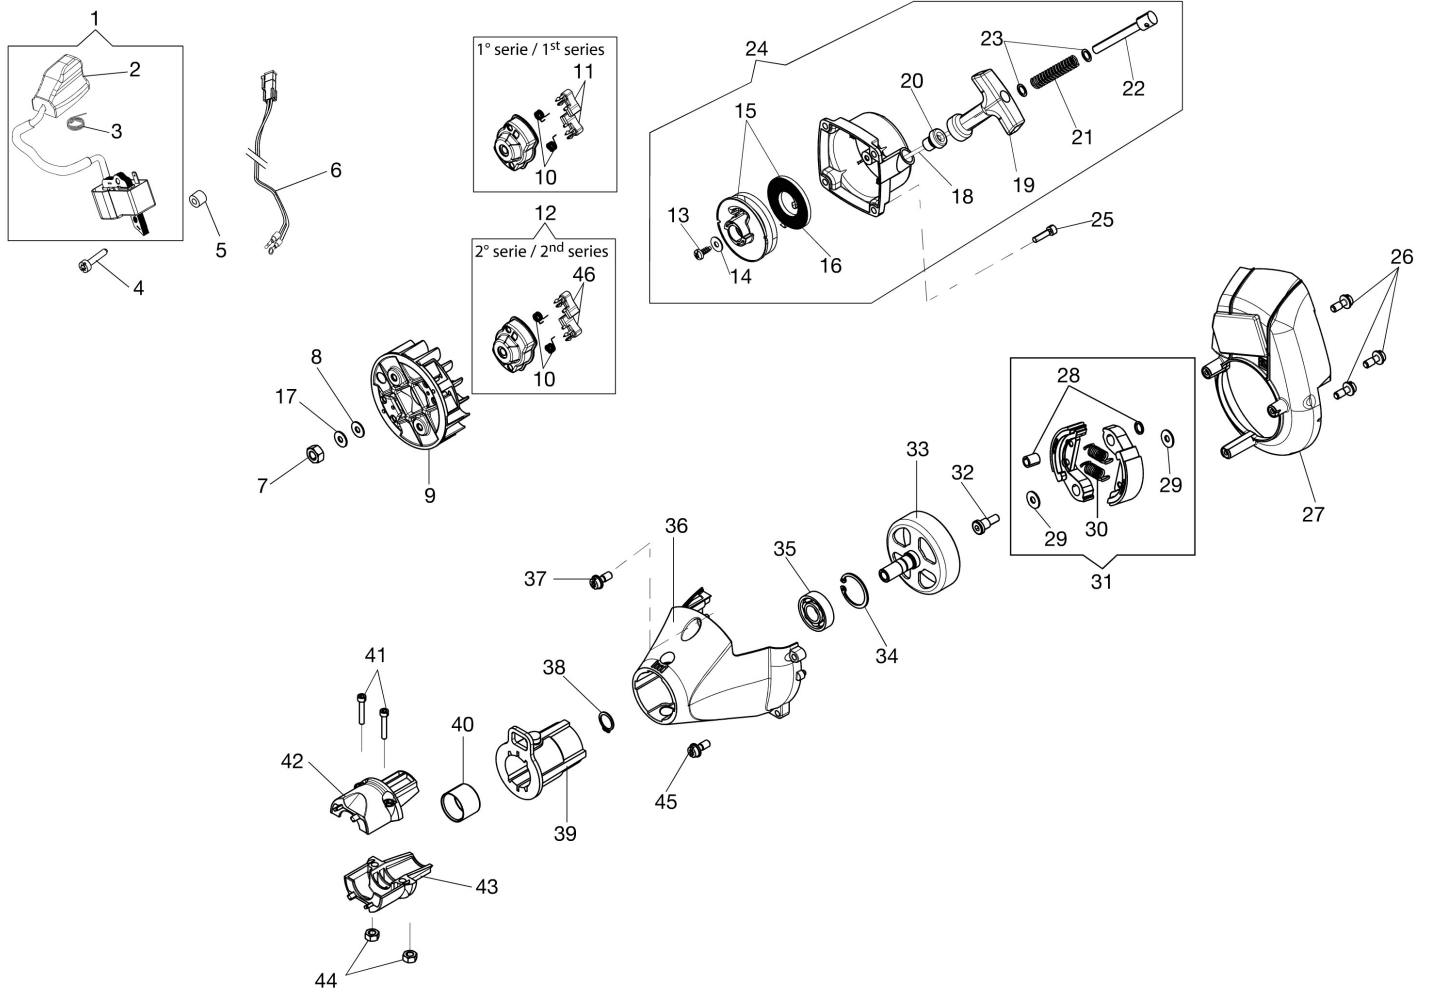

изображение Starter assy and clutch

изображение Starter assy and clutch

Ref.Nu	Qty	Part number	Description	Validity from	Validity till	Notes	Bulletin
1	1	2501010BR	Ignition coil				
2	1	61280164R	Spark plug cap				
3	1	50050127	Spring				
4	2	3891020R	Screw				
5	2	50160218BR	Spacer				
6	1	61280291AR	Cable				
7	1	3912009	Nut				
8	1	3916009R	Washer				
9	1	61280187R	Flywheel				
10	2	61070039R	Spring				
11	2	61070038R	Pawl		02/2017		
12	1	58070221R	Clutch driver	03/2017			
13	1	3960070AR	Screw				
14	1	094600054R	Washer				
15	1	61172004R	Complete pulley				
16	1	61070036R	Spring				
17	1	3833080R	Washer				
18	1	61070019AR	Starter rope				
19	1	56530018R	Starter handle				
20	1	072700089R	Bushing				
21	1	56530019	Spring				
22	1	56530020	Insert				
23	2	56530021	Washer				
24	1	61170054BR	Starter assy			Rosso; Red	
25	1	61052008R	Screw				
26	3	3960045	Screw				
27	1	61280163R	Flange				
28	1	61280151A	Set spacer				
29	4	3918007R	Washer				
30	2	4138494	Spring				
31	1	61280135CR	Clutch				
32	2	3806040	Screw				
33	1	61280130AR	Clutch drum				
34	1	3025019R	Ring				
35	1	3035023R	Bearing				
36	1	61280177R	Starter case				
37	1	3893054R	Screw				
38	1	3024012R	Snap ring				
39	1	4161428R	Sleeve				
40	1	4161364R	Bushing				
41	2	3801016R	Screw				
42	1	61010020R	Adaptor				
43	1	61010021	Adaptor				
44	2	3914003R	Nut