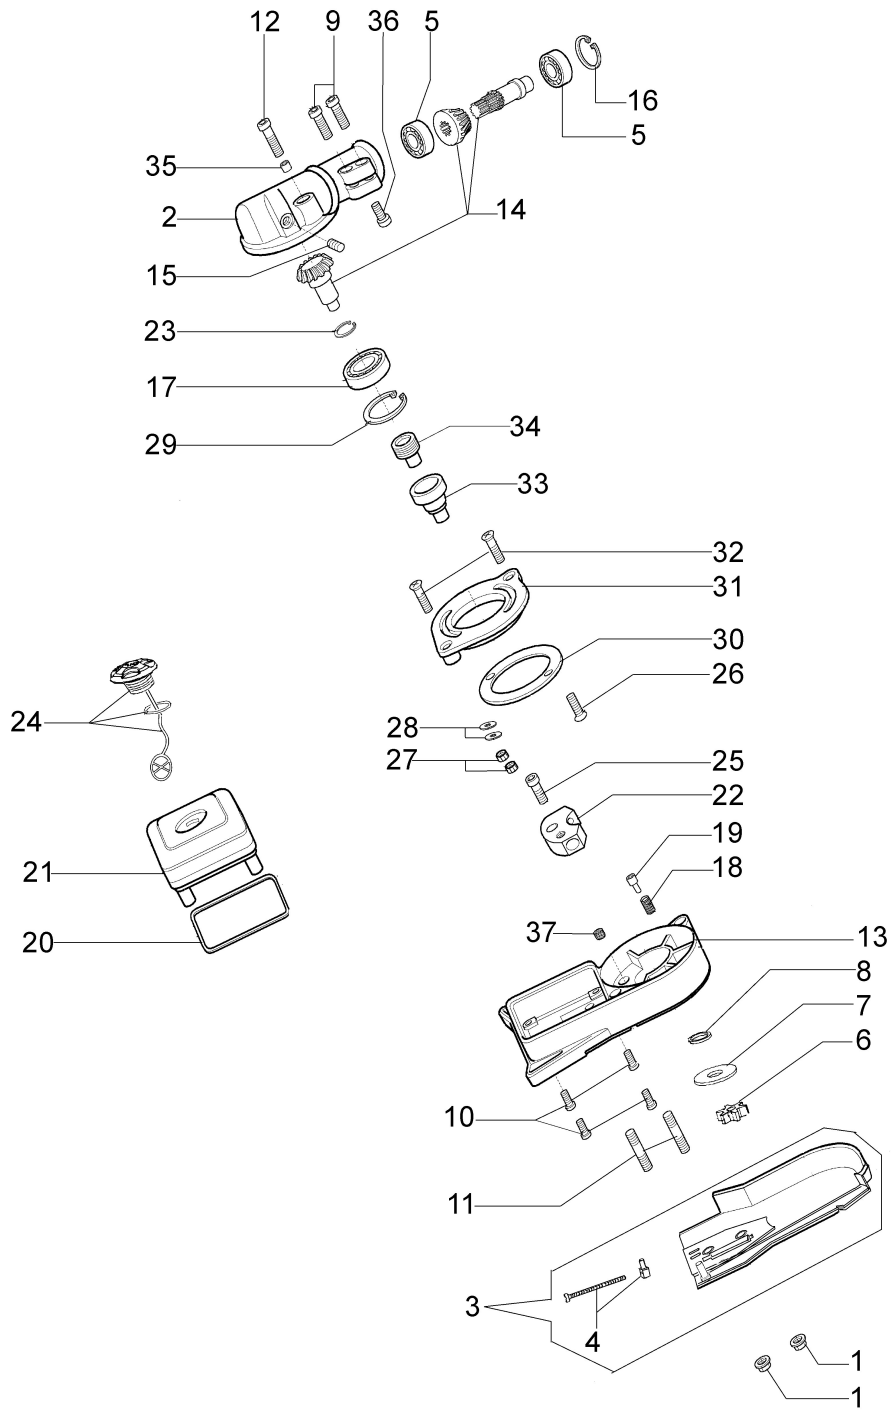

изображение Rod (Transmission)

изображение Rod (Transmission)

Ref.Nu	Qty	Part number	Description	Validity from	Validity till	Notes	Bulletin
1	1	61222004AR	Tube				
3	1	63090049	Bushing				
4	1	63090082R	Transmiss. assy				
5	1	61222007CR	Tube				
6	2	63090005R	Spring				
7	3	63090024BR	Support				
8	1	63090025AR	Support				
9	1	63090018	Slide				
10	1	63090043R	Shaft joint				
11	2	3024011R	Ring				
12	1	3024014R	Snap ring				
13	2	61222009AR	Union joint kit				
14	1	4161619AR	Band				
16	1	61380095B	Handle kit				
17	1	61380055AR	Lever				
18	1	61380056R	Throttle lever				
19	1	61380096	Lever group				
20	1	61280201R	Throttle cable				
21	1	61280227BR	Cable				
22	3	63090039BR	Washer				
30	1	61220079AR	Set transmission			Lato utensile / Tool side	
31	1	61220080R	Set transmission			Lato motore / Engine side	

изображение Pole pruner

Ref.Nu	Qty	Part number	Description	Validity from	Validity till	Notes	Bulletin
1	2	004400959R	Nut				
2	1	W0000201	Gear case				
3	1	W0000202	Chain cover assy				
4	1	W0000203	Chain tensioner kit				
5	2	3034008R	Bearing				
6	1	W000105	Sprocket				
7	1	W000106	Washer				
8	1	3024017	Ring				
9	2	3801011R	Screw				
10	4	W000113	Screw				
11	2	W000112	Stud				
12	1	3801030R	Screw				
13	1	W0000204	Case				
14	1	W0000205	Bevel gear set				
15	1	3801008R	Screw				
16	1	3025018R	Ring				
17	1	W0000206	Bearing				
18	1	W0000207	Spring				
19	1	W0000208	Pin				
20	1	W000115	O-ring				
21	1	W000117	Bowl cap				
22	1	W0000209	Oil pump				
23	1	W0000210	Ring				
24	1	W0000211	Complete cap				
25	2	3801004	Screw				
26	1	W0000212	Screw				
27	2	3914003R	Nut				
28	2	3833073R	Washer				
29	1	3025022R	Seeger				
30	1	W0000214	Ring				
31	1	W0000215	Ring nut				
32	1	W0000216	Screw				
33	1	W0000217	Shaft				
34	1	W0000213	Bushing				
35	1	W0000200	Bushing				
36	1	3801043	Screw				
37	1	W000118	Oil filter				