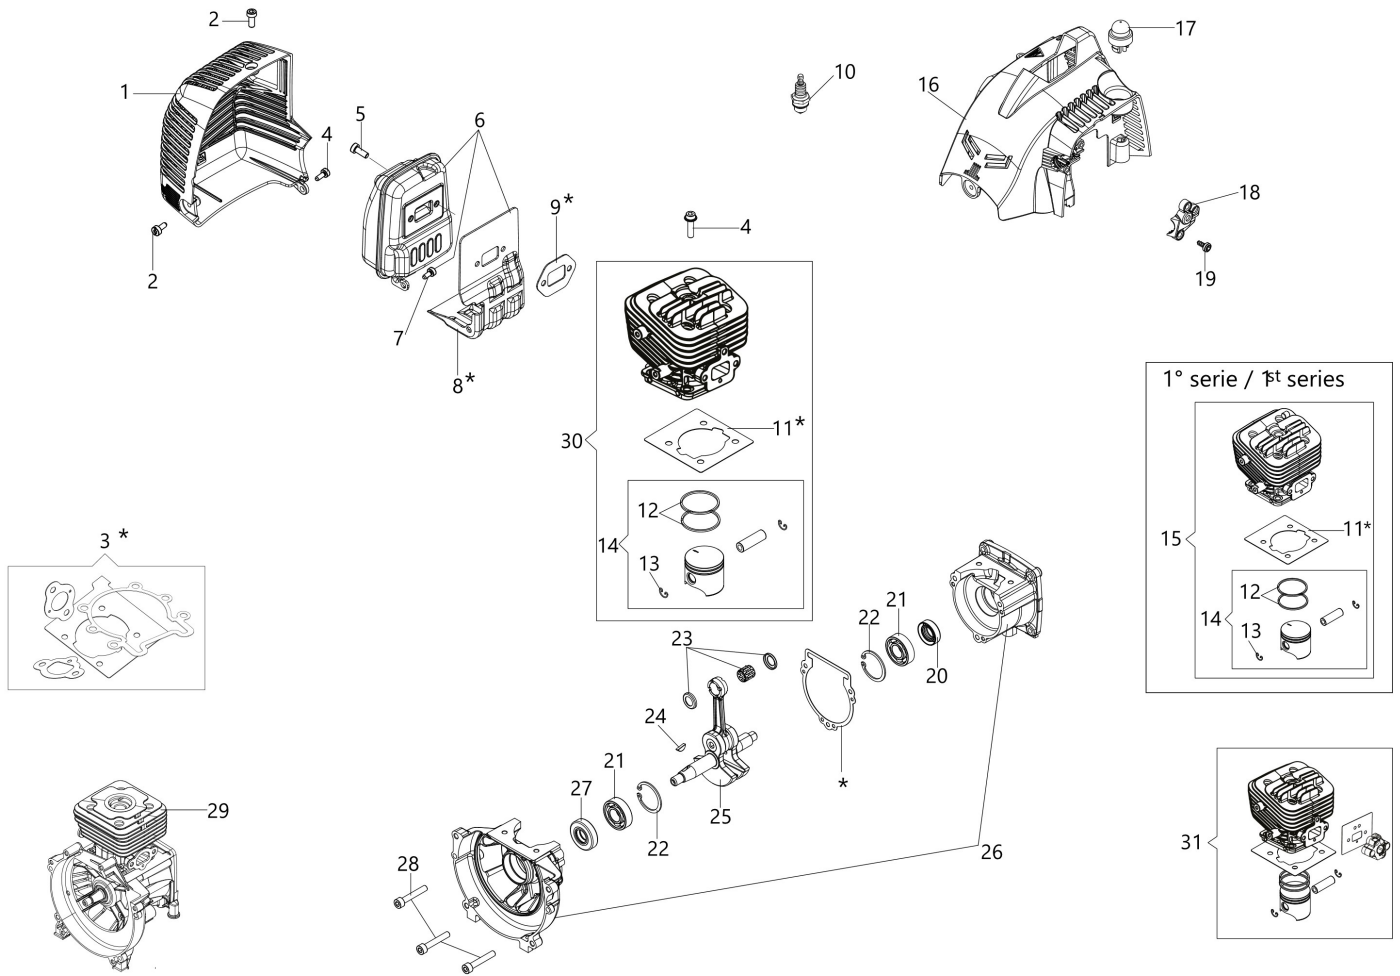

изображение Engine

Ref.Nu	Qty	Part number	Description	Validity from	Validity till	Notes	Bulletin
1	1	61280293AR	Muffler cover				
2	2	3893054R	Screw				
3	1	61280250	Gasket set		SN 8591030038		BT3-147-03/21
3	1	61280250	Gasket set	SN 8591030039			BT3-147-03/21
4	5	3891048R	Screw				
5	2	3891035R	Screw				
6	1	61290075A	Complete muffler				
7	1	3892001A	Screw				
8	1	61280008DR	Gasket				
9	1	61280206R	Gasket				
10	1	3055120R	Spark plug				
11	1	61280005BR	Gasket				
12	2	61290045R	Piston ring				
13	2	093000167R	Ring				
14	1	61292031B	Piston assy Ø34				
15	1	61290056	Complete cylinder		SN 8591030038		BT3-147-03/21
16	1	61280186R	Cylinder cover			Rosso; Red	
17	1	2318817R	Air purge				
18	1	61250250R	Stopper			Rosso; Red	
19	3	3960087AR	Screw				
20	1	3050038R	Seal ring				
21	2	3034009R	Bearing				
22	1	3025019R	Ring				
23	1	61290077	Set roller cage and washer				
24	1	3028013R	Key				
25	1	61280004R	Crankshaft				
26	1	61280292	Half crankcase set + screws				
27	1	61280107R	Seal ring				
28	3	3860096R	Screw				
29	1	61290099R	Short block		SN 8591030038		BT3-147-03/21
29	1	61290099R	Short block	SN 8591030039			BT3-147-03/21
30	1	61290056	Complete cylinder	SN 8591030039			BT3-147-03/21
31	1	61290057	Conversion kit				BT3-147-03/21