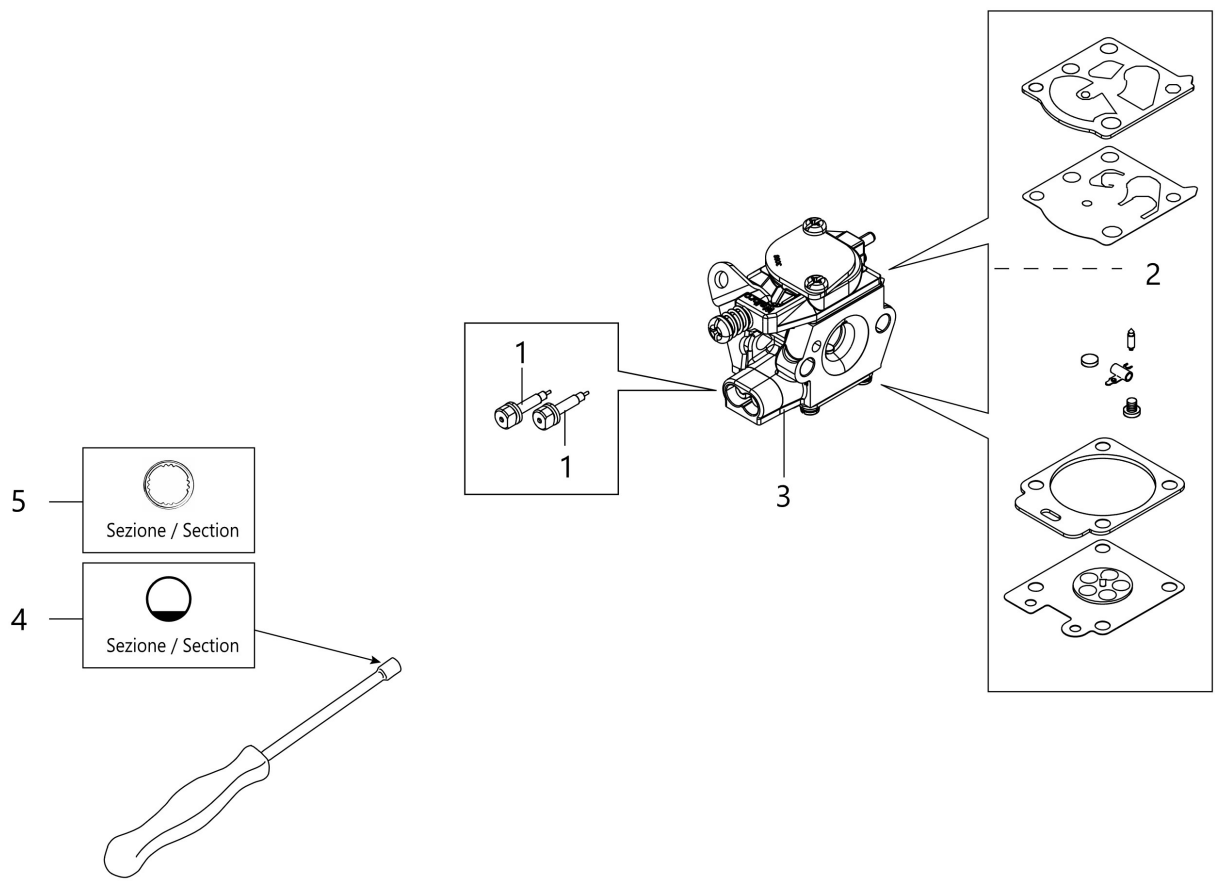

изображение Rod (Transmission)

изображение Rod (Transmission)

Ref.Nu	Qty	Part number	Description	Validity from	Validity till	Notes	Bulletin
1	1	61222004AR	Tube				
3	1	63090049	Bushing				
4	1	63090082R	Transmiss. assy				
5	1	61222007CR	Tube				
6	2	63090005R	Spring				
7	3	63090024BR	Support				
8	1	63090025AR	Support				
9	1	63090018	Slide				
10	1	63090043R	Shaft joint				
11	2	3024011R	Ring				
12	1	3024014R	Snap ring				
13	2	61222009AR	Union joint kit				
14	1	4161619AR	Band				
16	1	61380095B	Handle kit				
17	1	61380055AR	Lever				
18	1	61380056R	Throttle lever				
19	1	61380096	Lever group				
20	1	61280201R	Throttle cable				
21	1	61280227BR	Cable				
22	3	63090039BR	Washer				
30	1	61220079AR	Set transmission			Lato utensile / Tool side	
31	1	61220080R	Set transmission			Lato motore / Engine side	

изображение Pole pruner

Ref.Nu	Qty	Part number	Description	Validity from	Validity till	Notes	Bulletin
1	2	004400959R	Nut				
2	1	W0000201	Gear case				
3	1	W0000202	Chain cover assy				
4	1	W0000203	Chain tensioner kit				
5	2	3034008R	Bearing				
6	1	W000105	Sprocket				
7	1	W000106	Washer				
8	1	3024017	Ring				
9	2	3801011R	Screw				
10	4	W000113	Screw				
11	2	W000112	Stud				
12	1	3801030R	Screw				
13	1	W0000204	Case				
14	1	W0000205	Bevel gear set				
15	1	3801008R	Screw				
16	1	3025018R	Ring				
17	1	W0000206	Bearing				
18	1	W0000207	Spring				
19	1	W0000208	Pin				
20	1	W000115	O-ring				
21	1	W000117	Bowl cap				
22	1	W0000209	Oil pump				
23	1	W0000210	Ring				
24	1	W0000211	Complete cap				
25	2	3801004	Screw				
26	1	W0000212	Screw				
27	2	3914003R	Nut				
28	2	3833073R	Washer				
29	1	3025022R	Seeger				
30	1	W0000214	Ring				
31	1	W0000215	Ring nut				
32	1	W0000216	Screw				
33	1	W0000217	Shaft				
34	1	W0000213	Bushing				
35	1	W0000200	Bushing				
36	1	3801043	Screw				
37	1	W000118	Oil filter				