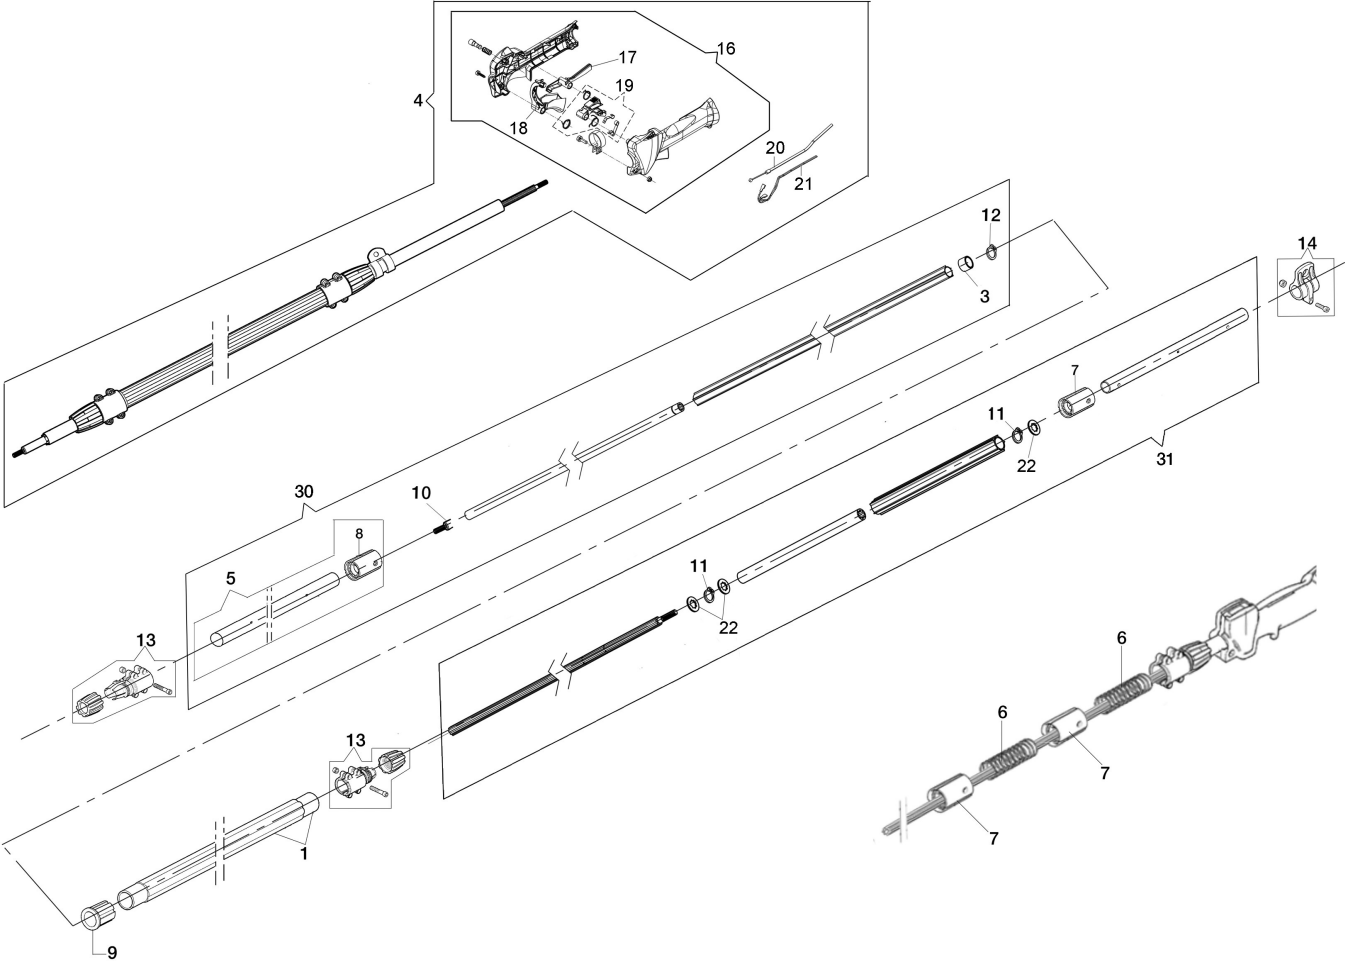

изображение Rod (Transmission)

изображение Rod (Transmission)

Ref.Nu	Qty	Part number	Description	Validity from	Validity till	Notes	Bulletin
1	1	61222004AR	Tube				
3	1	63090049	Bushing				
4	1	63090082R	Transmiss. assy				
5	1	61222007CR	Tube				
6	2	63090005R	Spring				
7	3	63090024BR	Support				
8	1	63090025AR	Support				
9	1	63090018	Slide				
10	1	63090043R	Shaft joint				
11	2	3024011R	Ring				
12	1	3024014R	Snap ring				
13	2	61222009AR	Union joint kit				
14	1	4161619AR	Band				
16	1	61380095B	Handle kit				
17	1	61380055AR	Lever				
18	1	61380056R	Throttle lever				
19	1	61380096	Lever group				
20	1	61280201R	Throttle cable				
21	1	61280227BR	Cable				
22	3	63090039BR	Washer				
30	1	61220079AR	Set transmission			Lato utensile / Tool side	
31	1	61220080R	Set transmission			Lato motore / Engine side	

изображение Pole pruner

Ref.Nu	Qty	Part number	Description	Validity from	Validity till	Notes	Bulletin
1	2	004400959R	Nut				
2	1	W0000201	Gear case				
3	1	W0000202	Chain cover assy				
4	1	W0000203	Chain tensioner kit				
5	2	3034008R	Bearing				
6	1	W000105	Sprocket				
7	1	W000106	Washer				
8	1	3024017	Ring				
9	2	3801011R	Screw				
10	4	W000113	Screw				
11	2	W000112	Stud				
12	1	3801030R	Screw				
13	1	W0000204	Case				
14	1	W0000205	Bevel gear set				
15	1	3801008R	Screw				
16	1	3025018R	Ring				
17	1	W0000206	Bearing				
18	1	W0000207	Spring				
19	1	W0000208	Pin				
20	1	W000115	O-ring				
21	1	W000117	Bowl cap				
22	1	W0000209	Oil pump				
23	1	W0000210	Ring				
24	1	W0000211	Complete cap				
25	2	3801004	Screw				
26	1	W0000212	Screw				
27	2	3914003R	Nut				
28	2	3833073R	Washer				
29	1	3025022R	Seeger				
30	1	W0000214	Ring				
31	1	W0000215	Ring nut				
32	1	W0000216	Screw				
33	1	W0000217	Shaft				
34	1	W0000213	Bushing				
35	1	W0000200	Bushing				
36	1	3801043	Screw				
37	1	W000118	Oil filter				