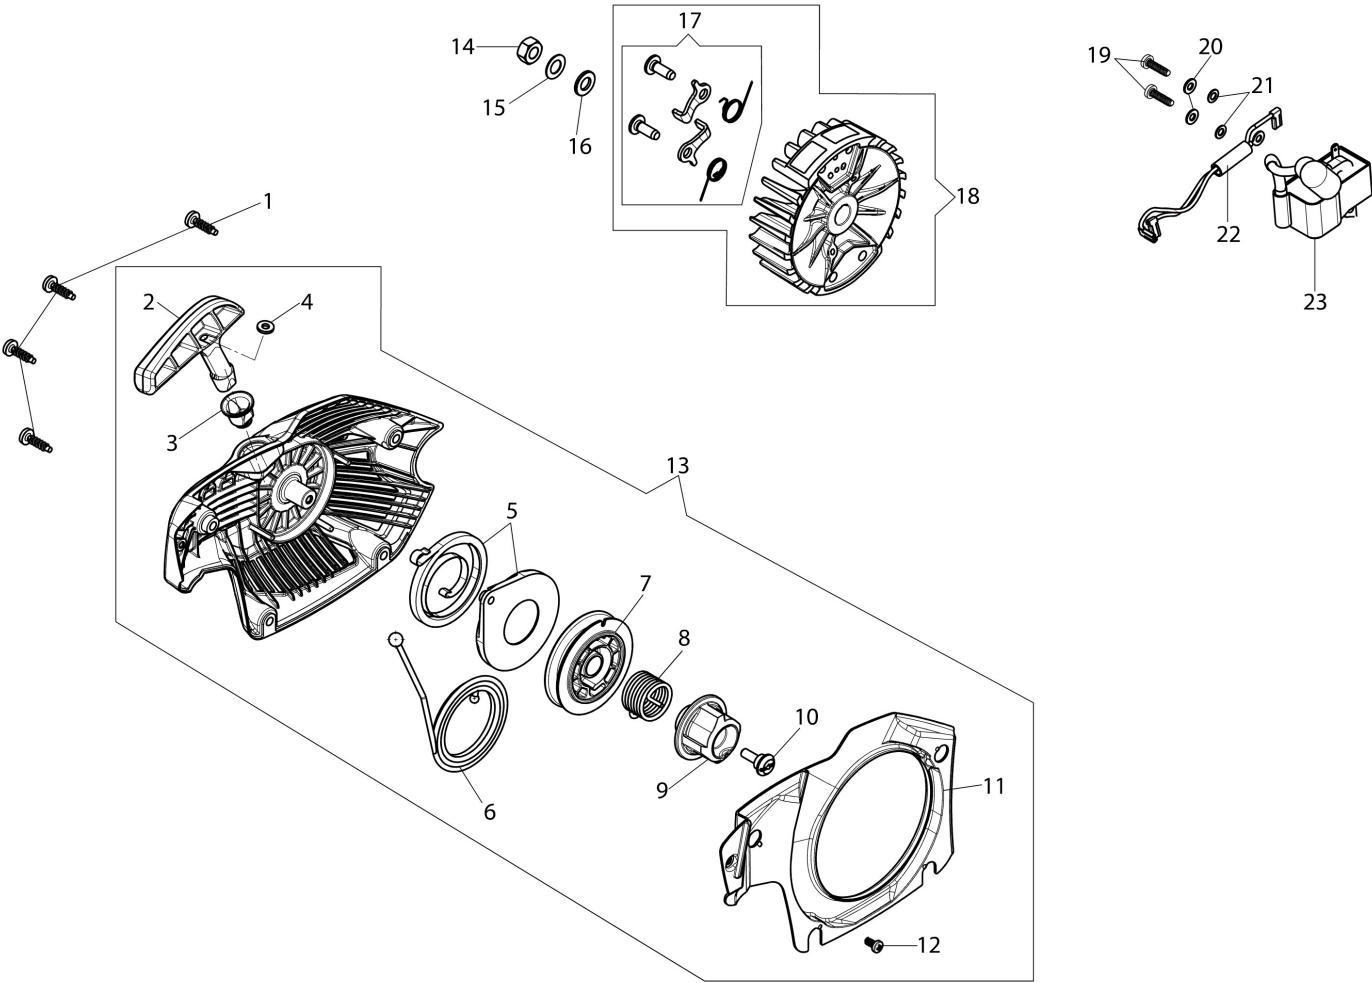

изображение Engine

Ref.Nu	Qty	Part number	Description	Validity from	Validity till	Notes	Bulletin
1	1	3055101R	Spark plug				
2	1	094600103R	Band				
3	1	50170010R	Manifold				
4	1	50170032R	Deflector (summer/winter)				
5	3	3960115R	Screw				
6	1	50180195AR	Engine cover				
7	1	50070126R	Spacer				
8	2	50230107R	Piston ring				
9	2	007201198R	Ring				
10	1	61350174R	Piston pin				
11	1	50230260	Piston assy				
12	1	50230259	Complete cylinder				
13	1	50272004R	Seal ring				
14	1	3037014R	Bearing				
15	2	094000006R	Bearing				
16	1	50180203	Labels kit				
17	1	50050016CR	Cover				
18	4	3801051R	Screw				
19	1	3050024AR	Seal ring				
20	1	50170324R	Crankshaft				
21	1	50170031R	Gasket				
22	1	50170027R	Muffler				
23	3	3860117R	Screw				

изображение Tank and handle

Ref.Nu	Qty	Part number	Description	Validity from	Validity till	Notes	Bulletin
1	1	50230303AR	Oil cap				
2	1	3049047R	O-ring				
3	1	2318817R	Air purge				
4	1	50170121R	Sheath				
5	1	50170322R	Tube				
6	1	50170321R	Tube				
7	1	50010061R	AV-mount				
8	1	50180197	Throttle kit				
9	1	097000028R	Spring				
10	1	50050096AR	Lever				
11	1	50180109R	Cover				
12	1	3073015AR	Tube				
13	1	094500577AR	Breather valve				
14	1	094500575R	Spring				
15	1	50050071R	Breather valve				
16	1	50170360R	Complete tank				
17	1	61400322R	Fuel filter				
18	1	61110162BR	Bushing				
19	3	50170034R	Support				
20	2	3960115R	Screw				
21	3	50050047AR	Spring				
22	5	3960099R	Screw				
23	1	3993070R	Screw				
24	1	50230319	Handle kit				
26	1	3993109R	Screw				