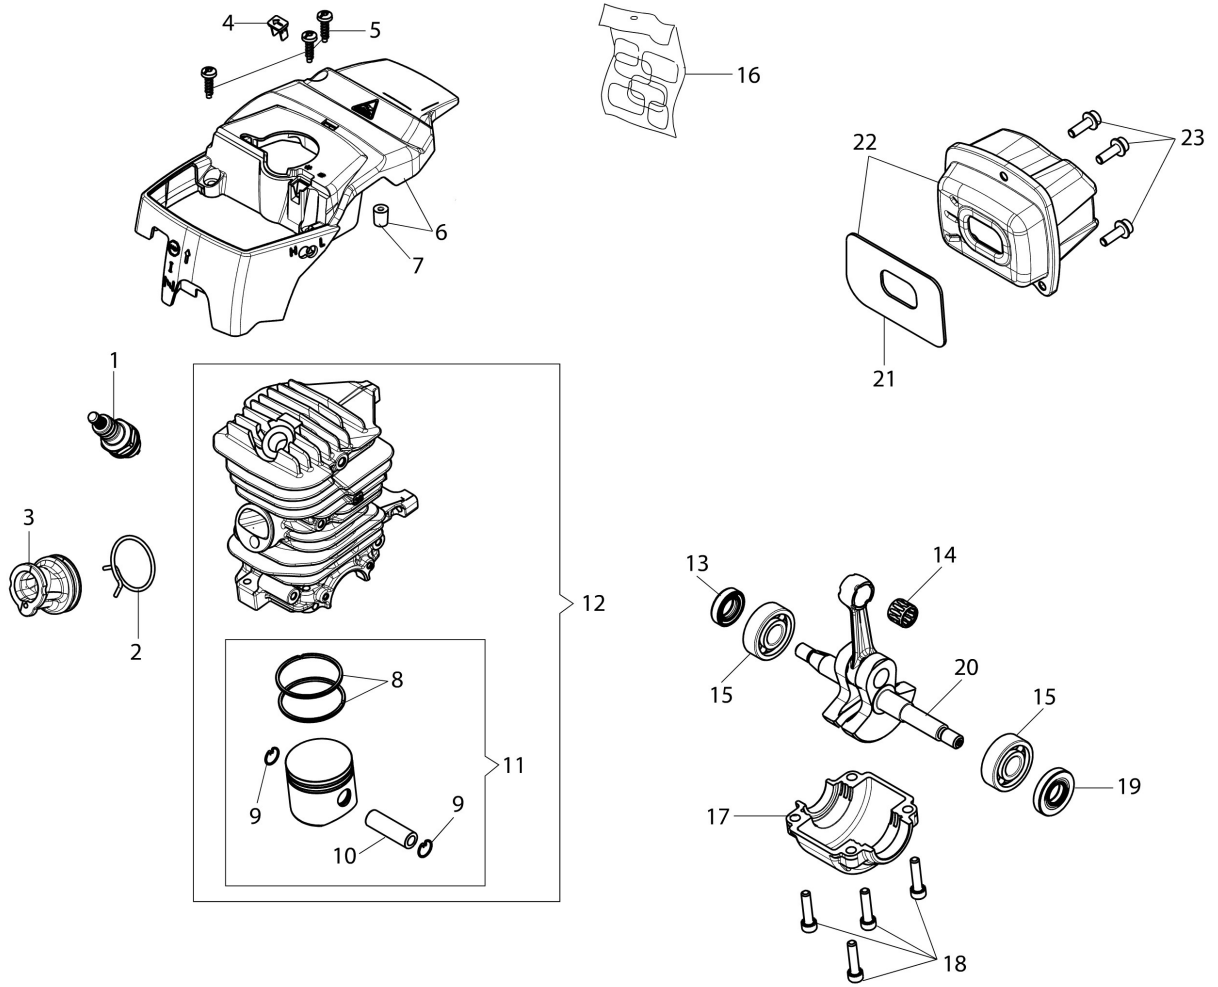

изображение Engine

Ref.Nu	Qty	Part number	Description	Validity from	Validity till	Notes	Bulletin
1	1	3055101R	Spark plug				
2	1	094600103R	Band				
3	1	50170010R	Manifold				
4	1	50170032R	Deflector (summer/winter)				
5	3	3960115R	Screw				
6	1	50180195AR	Engine cover				
7	1	50070126R	Spacer				
8	2	50230107R	Piston ring				
9	2	007201198R	Ring				
10	1	61350174R	Piston pin				
11	1	50230260	Piston assy				
12	1	50230259	Complete cylinder				
13	1	50272004R	Seal ring				
14	1	3037014R	Bearing				
15	2	094000006R	Bearing				
16	1	50180203	Labels kit				
17	1	50050016CR	Cover				
18	4	3801051R	Screw				
19	1	3050024AR	Seal ring				
20	1	50170324R	Crankshaft				
21	1	50170031R	Gasket				
22	1	50170027R	Muffler				
23	3	3860117R	Screw				

изображение Tank and handle

Ref.Nu	Qty	Part number	Description	Validity from	Validity till	Notes	Bulletin
1	1	50230303AR	Oil cap				
2	1	3049047R	O-ring				
3	1	2318817R	Air purge				
4	1	50170121R	Sheath				
5	1	50170322R	Tube				
6	1	50170321R	Tube				
7	1	50010061R	AV-mount				
8	1	50180197	Throttle kit				
9	1	097000028R	Spring				
10	1	50050096AR	Lever				
11	1	50180109R	Cover				
12	1	3073015AR	Tube				
13	1	094500577AR	Breather valve				
14	1	094500575R	Spring				
15	1	50050071R	Breather valve				
16	1	50170360R	Complete tank				
17	1	61400322R	Fuel filter				
18	1	61110162BR	Bushing				
19	3	50170034R	Support				
20	2	3960115R	Screw				
21	3	50050047AR	Spring				
22	5	3960099R	Screw				
23	1	3993070R	Screw				
24	1	50230319	Handle kit				
26	1	3993109R	Screw				