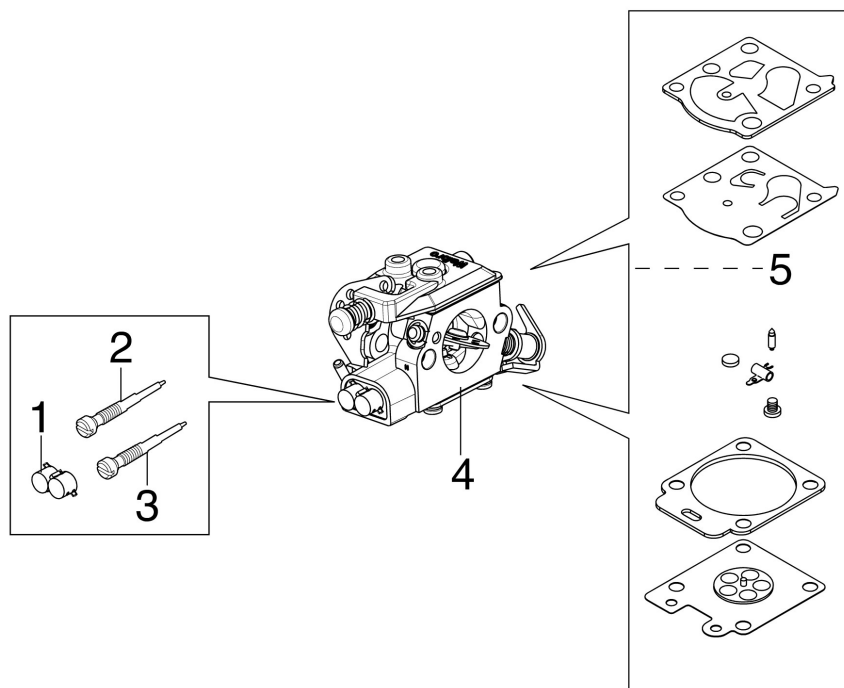

изображение Carburetor WT-780G

Ref.Nu	Qty	Part number	Description	Validity from	Validity till	Notes	Bulletin
1	2	2318867R	Caps-lock				
2	1	2318893	Screw L				
3	1	2318837	Adjust. screw				
4	1	2318755ER	Carburetor WT-780G				
5	1	2318671	Repair kit