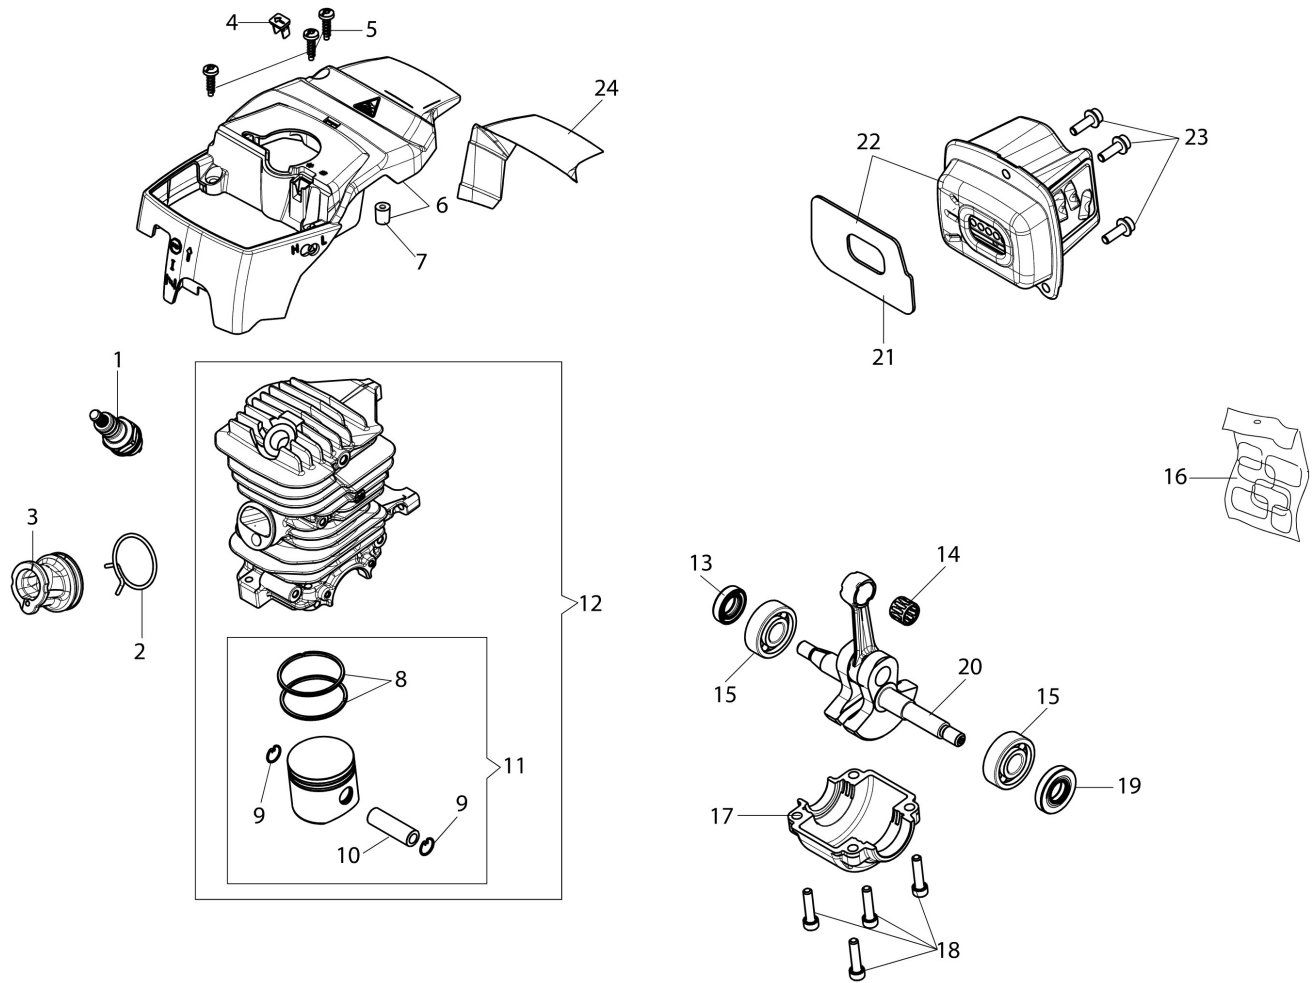

изображение Engine

Ref.Nu	Qty	Part number	Description	Validity from	Validity till	Notes	Bulletin
1	1	3055101R	Spark plug				
2	1	094600103R	Band				
3	1	50170010R	Manifold				
4	1	50170032R	Deflector (summer/winter)				
5	3	3960115R	Screw				
6	1	50180195AR	Engine cover				
7	1	50070126R	Spacer				
8	2	4196166R	Piston ring				
9	2	004900061R	Ring				
10	1	50110047R	Piston pin				
11	1	50180201	Piston assy				
12	1	50180200	Complete cylinder				
13	1	50272004R	Seal ring				
14	1	50110044R	Bearing				
15	2	094000006R	Bearing				
16	1	50180203	Labels kit				
17	1	50050016CR	Cover				
18	4	3801051R	Screw				
19	1	3050024AR	Seal ring				
20	1	50170324R	Crankshaft				
21	1	50230158R	Gasket				
22	1	50180194A	Muffler				
23	3	3860117R	Screw				
24	1	50180143R	Guard				

изображение Tank and handle

Ref.Nu	Qty	Part number	Description	Validity from	Validity till	Notes	Bulletin
1	1	50230303BR	Oil cap				
2	1	3049047R	O-ring				
3	1	2318817R	Air purge				
4	1	50170121R	Sheath				
5	1	50170322R	Tube				
6	1	50170321R	Tube				
7	1	50010061R	AV-mount				
8	1	50180197	Throttle kit				
9	1	097000028R	Spring				
10	1	50050096AR	Lever				
11	1	50180109R	Cover				
12	1	3073015AR	Tube				
13	1	094500577AR	Breather valve				
14	1	094500575R	Spring				
15	1	50050071R	Breather valve				
16	1	50170360R	Complete tank				
17	1	61400322R	Fuel filter				
18	1	61110162BR	Bushing				
19	3	50170034R	Support				
20	2	3960115R	Screw				
21	3	50050047AR	Spring				
22	5	3960099R	Screw				
23	1	3993070R	Screw				
24	1	50230319	Handle kit				
26	1	3993109R	Screw				