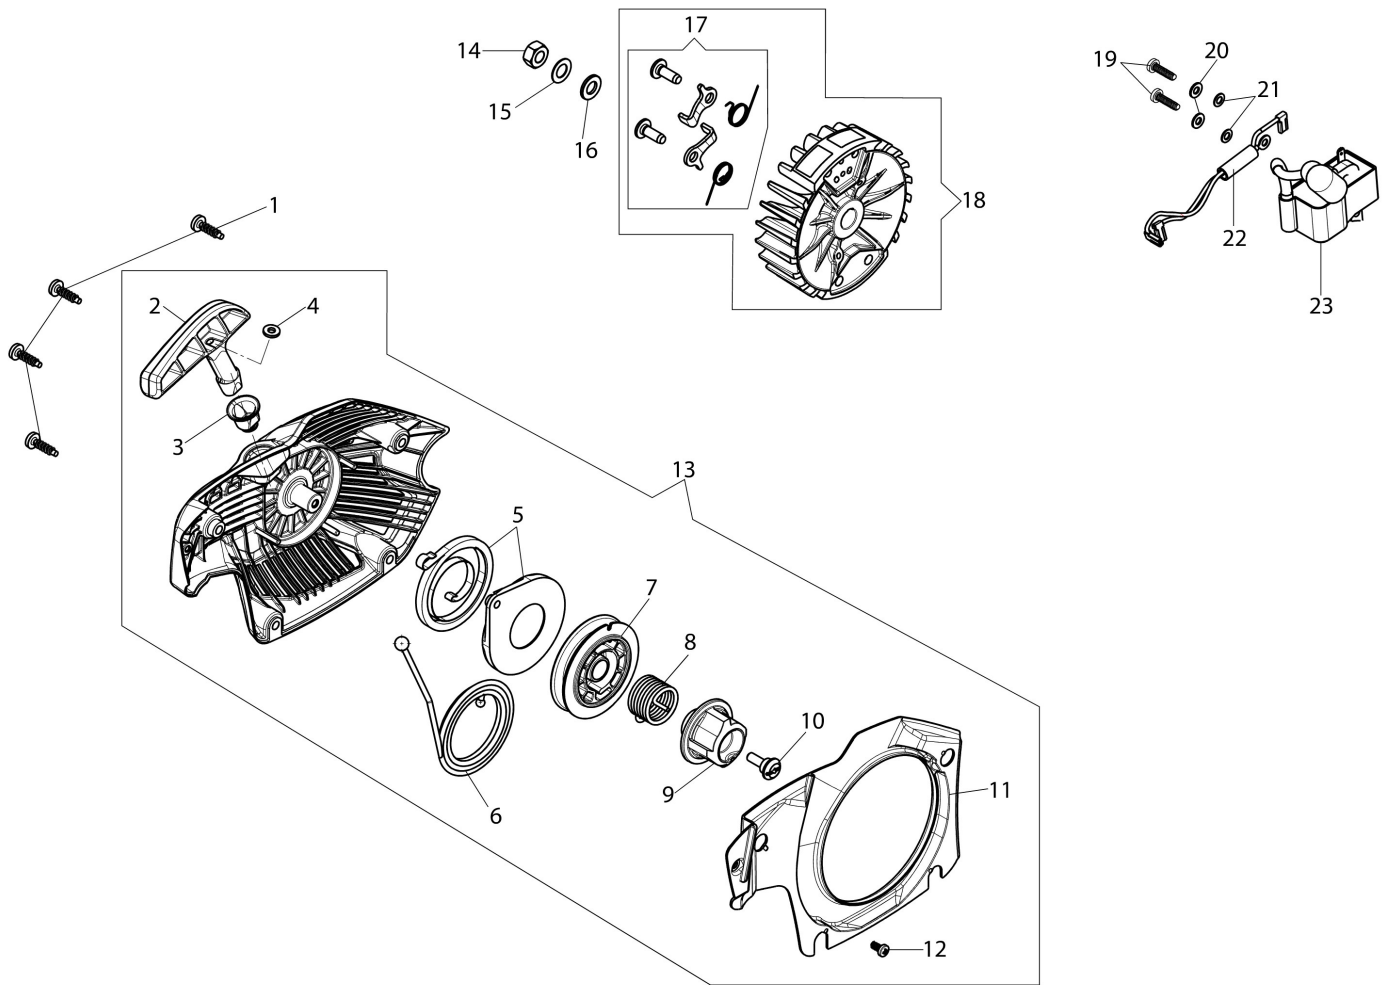

изображение Engine

Ref.Nu	Qty	Part number	Description	Validity from	Validity till	Notes	Bulletin
1	1	3055101R	Spark plug				
2	1	094600103R	Band				
3	1	50170010R	Manifold				
4	1	50170032R	Deflector (summer/winter)				
5	3	3960115R	Screw				
6	1	50180195AR	Engine cover				
7	1	50070126R	Spacer				
8	2	4196166R	Piston ring				
9	2	004900061R	Ring				
10	1	50110047R	Piston pin				
11	1	50180201	Piston assy				
12	1	50180200	Complete cylinder				
13	1	50272004R	Seal ring				
14	1	50110044R	Bearing				
15	2	094000006R	Bearing				
16	1	50180203	Labels kit				
17	1	50050016CR	Cover				
18	4	3801051R	Screw				
19	1	3050024AR	Seal ring				
20	1	50170324R	Crankshaft				
21	1	50230158R	Gasket				
22	1	50180194A	Muffler				
23	3	3860117R	Screw				
24	1	50180143R	Guard				

изображение Tank and handle

Ref.Nu	Qty	Part number	Description	Validity from	Validity till	Notes	Bulletin
1	1	50230303BR	Oil cap				
2	1	3049047R	O-ring				
3	1	2318817R	Air purge				
4	1	50170121R	Sheath				
5	1	50170322R	Tube				
6	1	50170321R	Tube				
7	1	50010061R	AV-mount				
8	1	50180197	Throttle kit				
9	1	097000028R	Spring				
10	1	50050096AR	Lever				
11	1	50180109R	Cover				
12	1	3073015AR	Tube				
13	1	094500577AR	Breather valve				
14	1	094500575R	Spring				
15	1	50050071R	Breather valve				
16	1	50170360R	Complete tank				
17	1	61400322R	Fuel filter				
18	1	61110162BR	Bushing				
19	3	50170034R	Support				
20	2	3960115R	Screw				
21	3	50050047AR	Spring				
22	5	3960099R	Screw				
23	1	3993070R	Screw				
24	1	50230319	Handle kit				
26	1	3993109R	Screw				