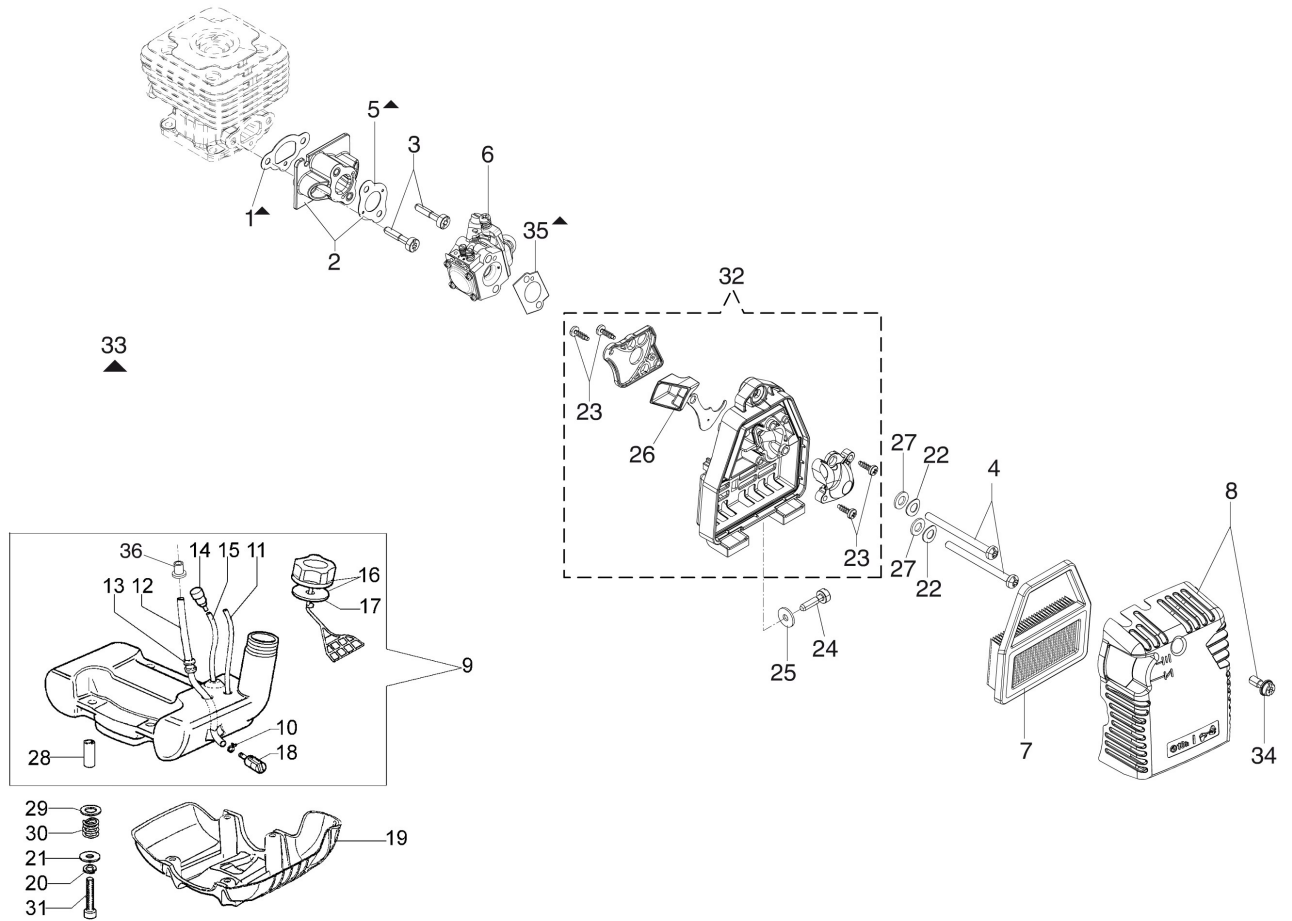

изображение Tank and air filter

Ref.Nu	Qty	Part number	Description	Validity from	Validity till	Notes	Bulletin
1	1	61200019AR	Gasket				
2	1	61200198	Insulator				
3	2	3801015R	Screw				
4	2	3891067R	Screw				
5	1	61200196AR	Gasket				
6	1	2318987BR	Carburetor WT-1099				EI02-02_22
7	1	61380013AR	Air filter				
8	1	61330131	Filter cover kit		S/N 8619122777		BT3-142-04/20
8	1	61330249	Filter cover kit	S/N 8619122778			BT3-142-04/20
9	1	61330135AR	Complete tank				
10	1	4098377R	Band				
11	1	61250228R	Tube				
12	1	3073014AR	Tube				
13	1	4161211R	Bush				
14	1	61400367R	Breather valve				
15	1	61250228R	Tube				
16	1	61372003R	Tank cap				
17	1	61070006R	Gasket				
18	1	61400322R	Fuel filter				
19	1	61200238AR	Guard				
20	4	3819006R	Washer				
21	4	3918005R	Washer				
22	2	3833073R	Washer				
23	4	3960087AR	Screw				
24	1	3891048R	Screw				
25	1	3918005R	Washer				
26	1	61380074AR	Starter lever				
27	2	3916005R	Washer				
28	4	61200128R	Spacer				
29	4	3916008R	Washer				
30	4	61200129R	Spring				
31	4	3801016R	Screw				
32	1	61332050R	Air filter support set	S/N 8619122778			BT3-142-04/20
32	1	-	Not available for this product		S/N 8619122777		BT3-142-04/20
33	1	61202038BR	Gasket set				
34	1	61330040AR	Screw				
35	1	61350155R	Flange				
36	1	61280105	Band