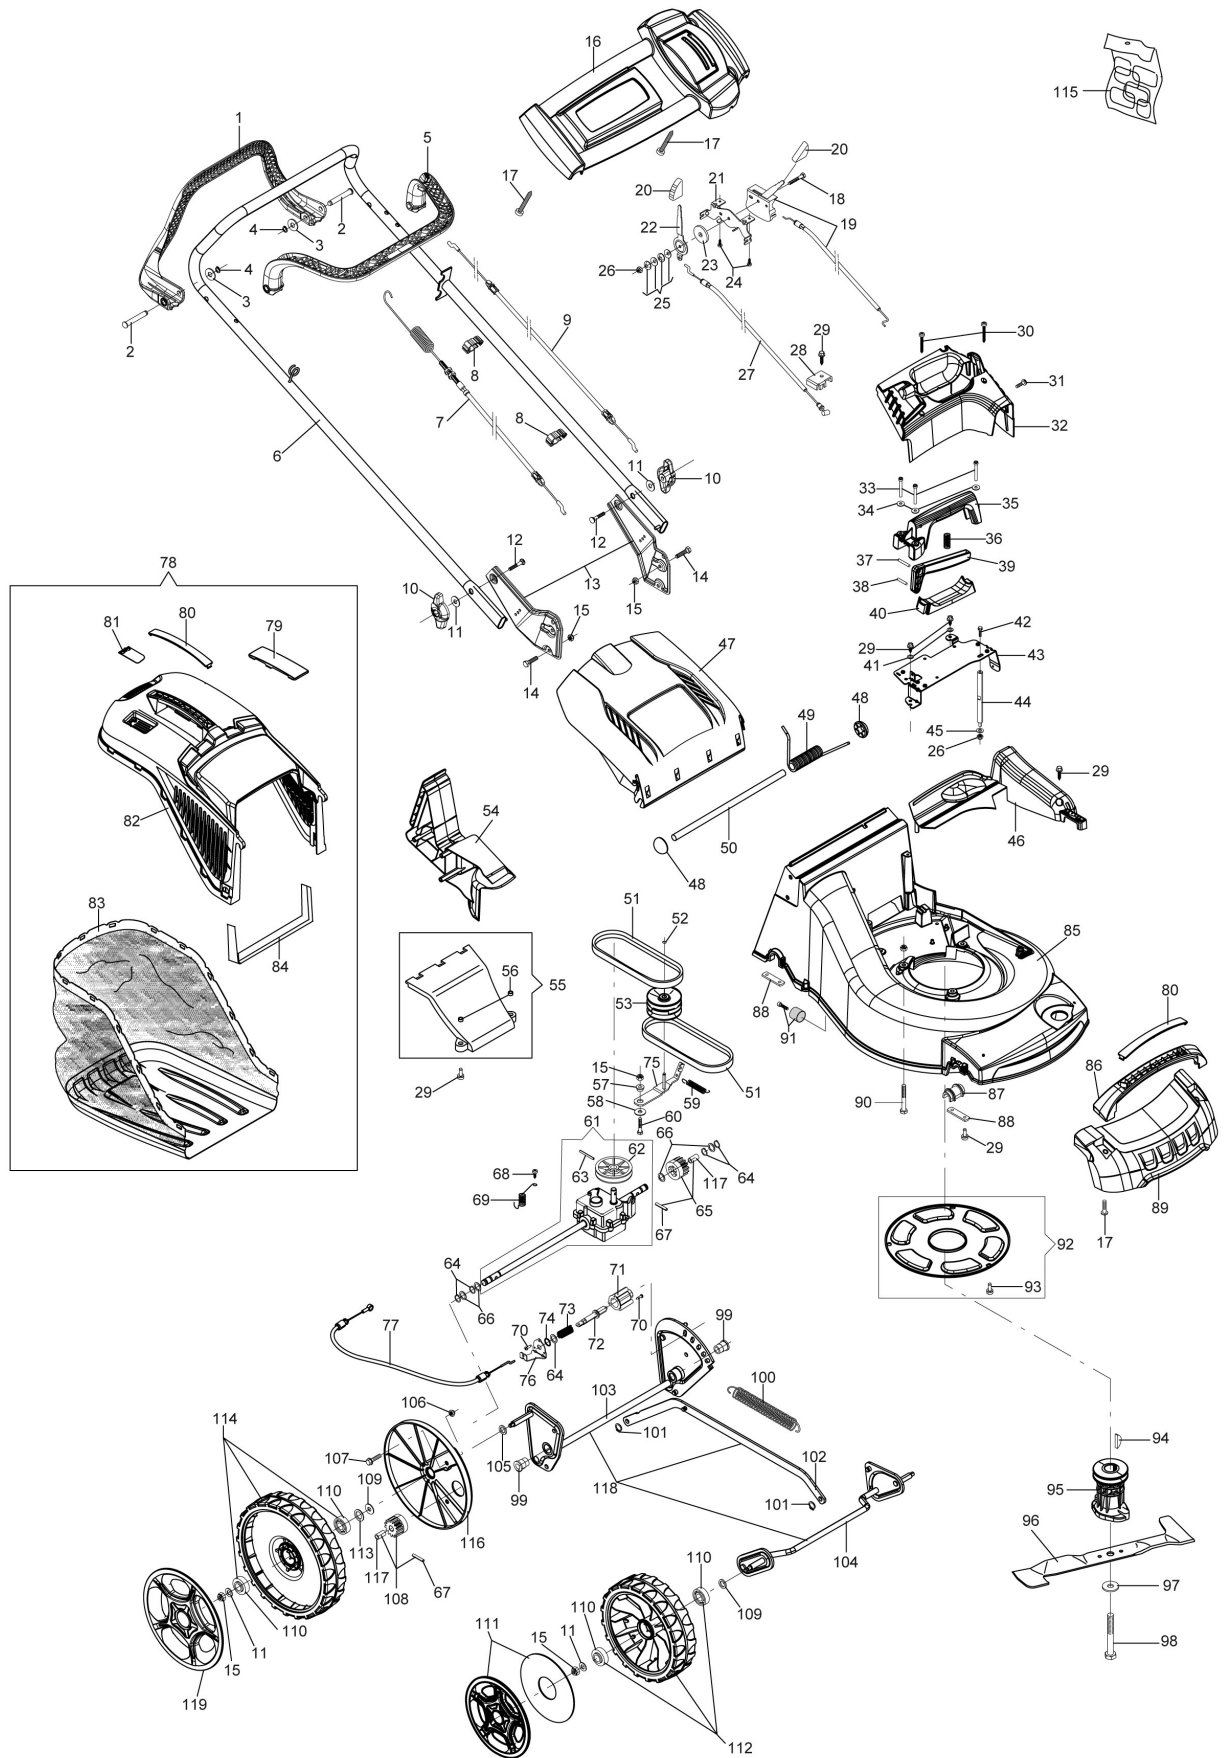

AR 53 VBD ALLROAD ALUMINIUM (2018) Lawnmower

Документы

[Illustrated parts list](#)

изображение Illustrated parts list

Ref.Nu	Qty	Part number	Description	Validity from	Validity till	Notes	Bulletin
1	1	66060398BR	Traction lever				
2	2	66060381BR	Pin				
3	2	3064037R	Washer				
4	2	3024006R	Snap ring				
5	1	66060316AR	Brake lever				
6	1	66060502R	Handlebar				
7	1	66060508R	Traction cable				
8	2	66060231R	Band				
9	1	66060506R	Engine break cable				
10	2	66060620R	Knob				
11	6	3916008R	Washer				
12	2	3910015R	Screw				
13	1	66060394	Support set				
14	4	3933034AR	Screw				
15	9	3914010R	Nut				
16	1	66060258R	Dashboard				
17	4	3960072	Screw				
18	1	3906164R	Screw				
19	1	66060509R	Throttle kit				
20	2	66060080R	Handle				
21	1	66060259	Support				
22	1	66060090	Lever				
23	1	66060089	Clutch disc				
24	2	3960059AR	Screw				
25	4	3057003R	Cup washer				
26	2	3914006R	Nut				
27	1	66060511R	Variator cable				
28	1	66060091R	Clamp				
29	13	3960031R	Screw				
30	2	3979018R	Screw				
31	1	3960137R	Screw				
32	1	66060490R	Cover				
33	3	3933063R	Screw				
34	3	3918005R	Washer				
35	1	66070533R	Handle				
36	1	66070550R	Spring				
37	1	3022035R	Plug				
38	1	3022033R	Plug				
39	1	66070534R	Lever				
40	1	66070539R	Lock				
41	2	3918009R	Washer				
42	1	301000042R	Screw				
43	1	66060467R	Support				
44	1	66060440R	Pin				