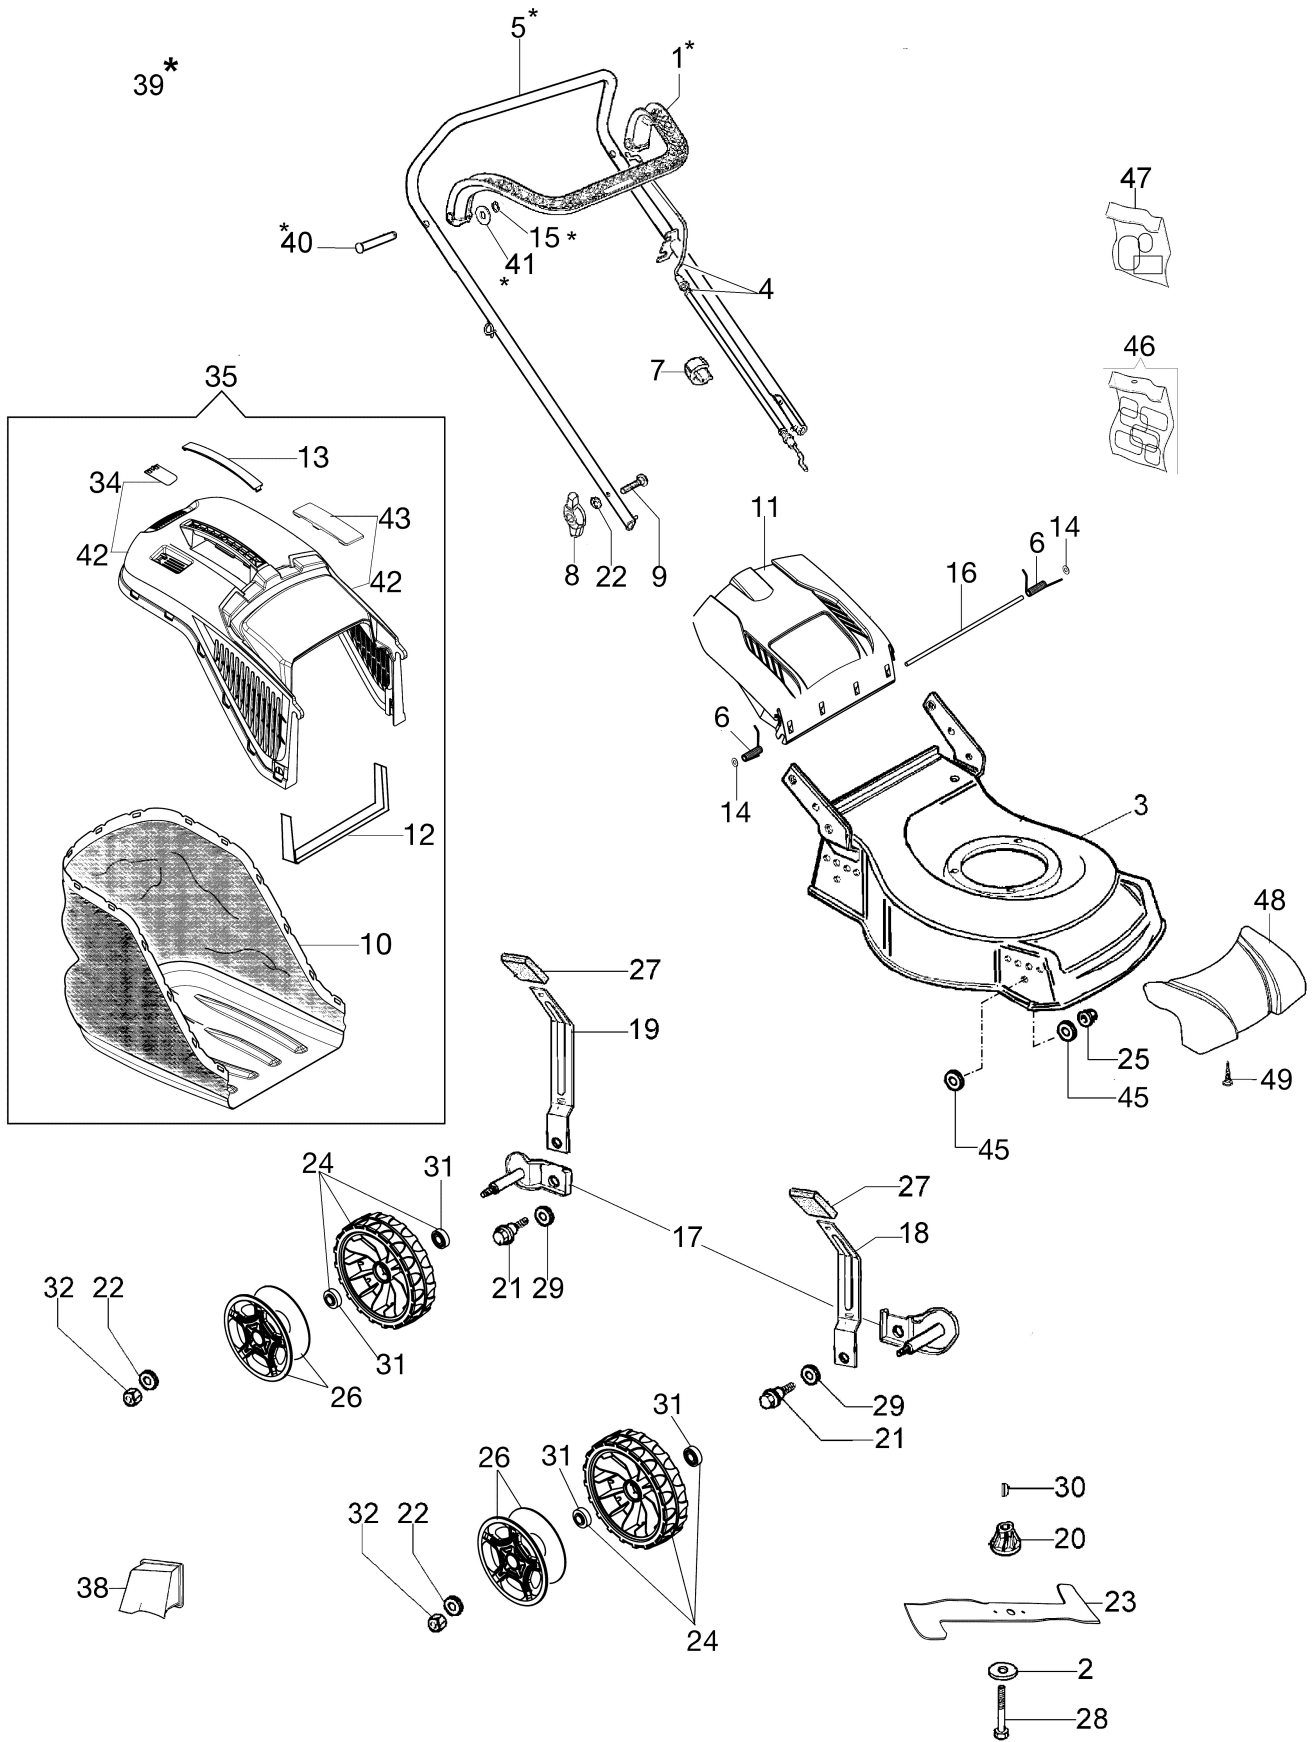

Carburetor

Air filter

Control lever

Muffler

Tank

изображение Complete illustrated parts list

Ref.Nu	Qty	Part number	Description	Validity from	Validity till	Notes	Bulletin
1	1	66060316AR	Brake lever				
2	1	66060384R	Washer				
3	1	66110764A	Deck			Grigio; Grey	
4	1	66030276R	Engine break cable				
5	1	66060421BR	Handlebar				
6	1	66110609A	Kit spring				
7	1	66060231R	Band				
8	2	66070944R	Tightening handle				
9	2	3910015R	Screw				
10	1	66070876R	Grassbag				
11	1	66110753R	Shutter			Rosso; Red	
12	1	66070133R	Support				
13	1	66070522R	Cover				
14	2	3045034R	Retainer washer				
15	2	3024006R	Snap ring				
16	1	66110026R	Deflector axle				
17	2	66070301A	Support set				
18	4	66070248R	Lever				
19	4	66070031R	Lever				
20	1	66030003AR	Blade hub				
21	4	66070030AR	Pin				
22	6	66030012R	Washer				
23	1	66110594R	Mulching blade				
24	4	66070724R	Complete wheel				
25	4	3914012R	Nut				
26	4	66070849R	Wheel cover				
27	4	66070971R	Handle				
28	1	3906150R	Screw				
29	8	3027001R	Washer				
30	1	8202126R	Key				
31	8	66030081R	Bearing				
32	4	3914010R	Nut				
34	1	66070521R	Shutter				
35	1	66070905	Grassbag kit				
38	1	66110828R	Mulching cap				
39	1	66060425R	Handle kit				
40	2	66060317BR	Pin				
41	2	3064037R	Washer				
42	1	66072047R	Frame				
43	1	66070466R	Lock				
45	8	66030012R	Washer				
46	1	66110680	Labels kit				
47	1	66110795	Labels kit			Motore; Engine	
48	1	66070941R	Guard				