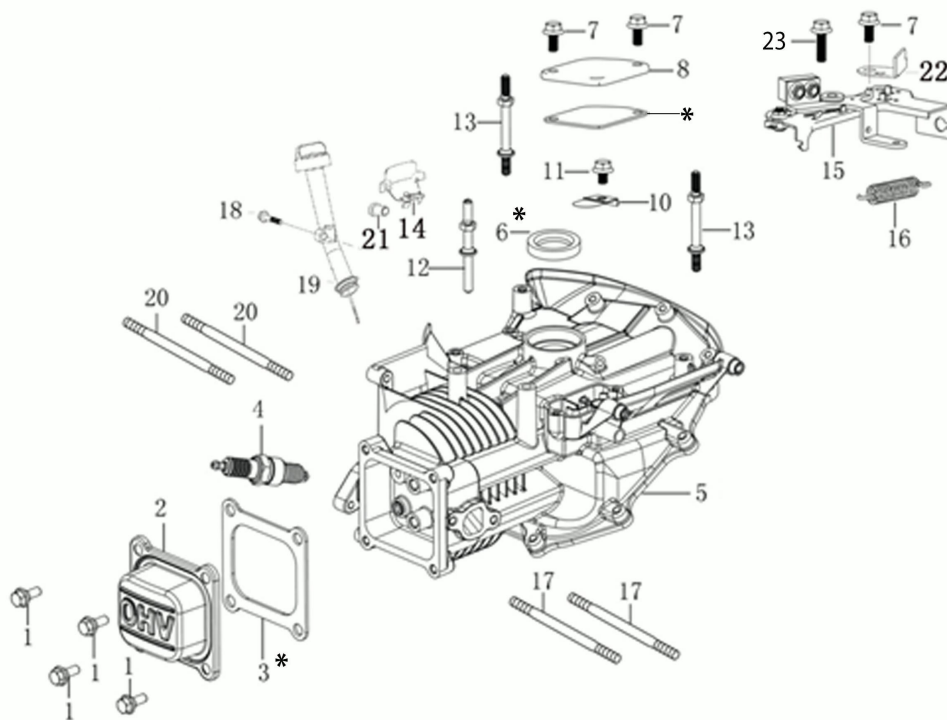

9*

изображение Crankcase

Ref.Nu	Qty	Part number	Description	Validity from	Validity till	Notes	Bulletin
1	4	L66150393	Screw				
2	1	L66151522	Cover				
3	1	L66151523	Gasket				
4	1	3055123R	Spark plug				
5	1	L66151524	Crankcase				
6	1	L66150409	Seal ring				
7	3	L66150464	Screw				
8	1	L66151525	Cap				
9	1	L66151570	Gasket set				
10	1	L66150410	Reed valve				
11	1	L66151526	Screw				
12	1	L66151527	Stud				
13	2	L66151528	Stud				
14	1	L66151529	Support				
15	1	L66151530	Brake				
16	1	L66151531	Spring				
17	2	L66151532	Stud				
18	1	L66150453	Screw				
19	1	L66151533	Oil cap assy				
20	2	L66151534	Stud				
21	1	L66151535	Bushing				
22	1	L66151536	Bracket				
23	1	L66150456	Screw