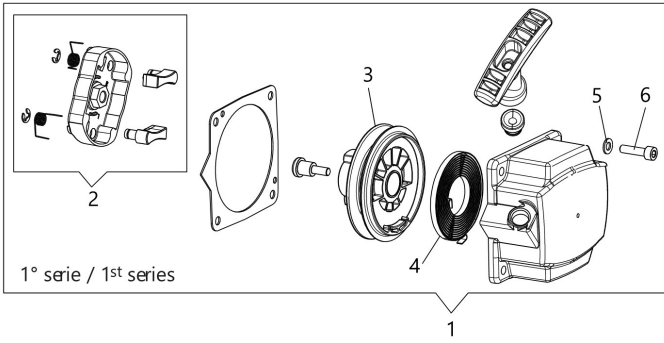

изображение Starter assy and clutch

изображение Starter assy and clutch

Ref.Nu	Qty	Part number	Description	Validity from	Validity till	Notes	Bulletin
1	1	61452044R	Starter assy		Dicembre 2020/ December 2020		BT3-148-05/21
2	1	61450193AR	Clutch driver				
3	1	61450229AR	Starter pulley				
4	1	61450044AR	Starter spring				
5	6	3916005R	Washer				
6	10	3801013R	Screw				
7	1	61452083BR	Flange				
8	6	3819006R	Washer				
9	2	61450070R	Pin				
10	2	61450072R	Washer				
11	1	61450277R	Clutch				
12	2	61450071R	Washer				
13	1	50010148R	Nut				
14	1	3833080R	Washer				
15	1	61450310R	Flywheel				
16	1	BF000030R	Cable				
17	1	2501026BR	Ignition coil		8210467013		BT3-149-05/21
18	1	61450370R	Spark plug cap		8210467013		BT3-149-05/21
19	1	61460066	Starter assy	Gennaio 2021 / January 2021			BT3-148-05/21
20	1	61450024R	Starter pulley				
21	1	61450496R	Spring				
22	1	61450025R	Sprocket				
23	1	3801009R	Screw				
24	1	61450085	Set cover	8210467014			BT3-149-05/21
25	1	2501030AR	Ignition coil	8210467014			BT3-149-05/21
30	1	61450089	Labels kit