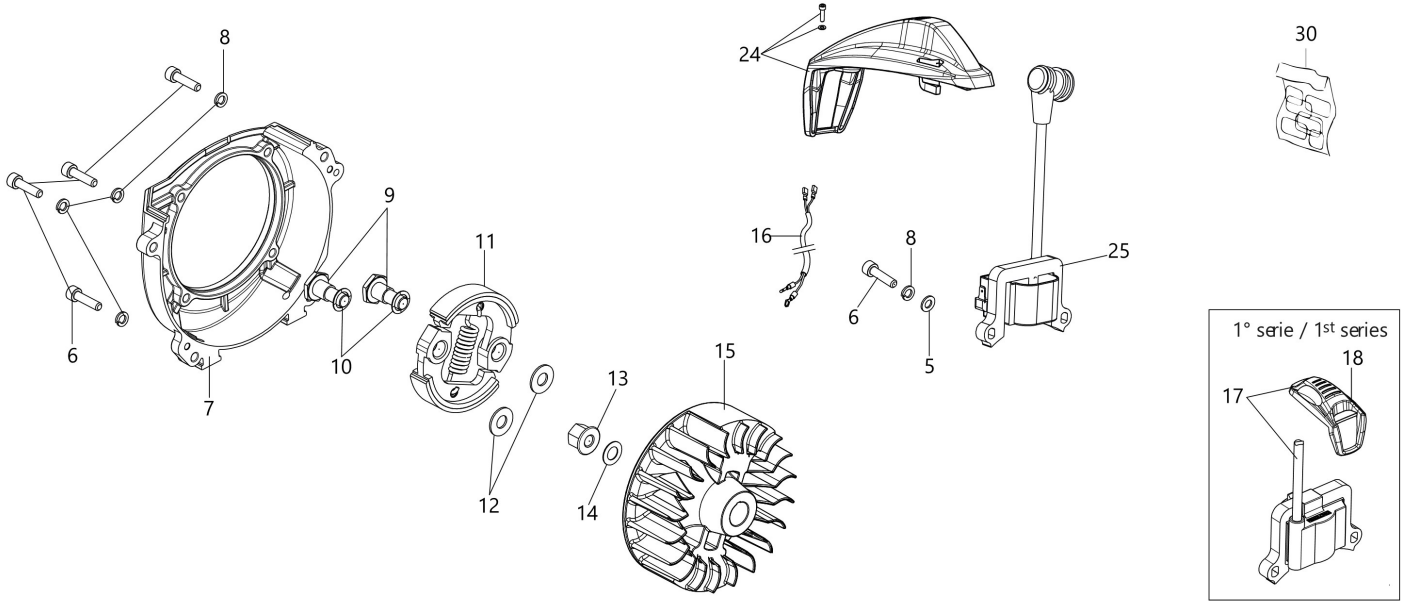

изображение Starter assy and clutch

изображение Starter assy and clutch

Ref.Nu	Qty	Part number	Description	Validity from	Validity till	Notes	Bulletin
1	1	61452044R	Starter assy		Dicembre 2020/ December 2020		BT3-148-05/21
2	1	61450193AR	Clutch driver				
3	1	61450229AR	Starter pulley				
4	1	61450044AR	Starter spring				
5	6	3916005R	Washer				
6	10	3801013R	Screw				
7	1	61452083BR	Flange				
8	6	3819006R	Washer				
9	2	61450070R	Pin				
10	2	61450072R	Washer				
11	1	61450277R	Clutch				
12	2	61450071R	Washer				
13	1	50010148R	Nut				
14	1	3833080R	Washer				
15	1	61450310R	Flywheel				
16	1	BF000030R	Cable				
17	1	2501026BR	Ignition coil		8210467013		BT3-149-05/21
18	1	61450370R	Spark plug cap		8210467013		BT3-149-05/21
19	1	61460066	Starter assy	Gennaio 2021 / January 2021			BT3-148-05/21
20	1	61450024R	Starter pulley				
21	1	61450496R	Spring				
22	1	61450025R	Sprocket				
23	1	3801009R	Screw				
24	1	61450085	Set cover	8210467014			BT3-149-05/21
25	1	2501030AR	Ignition coil	8210467014			BT3-149-05/21
30	1	61450089	Labels kit