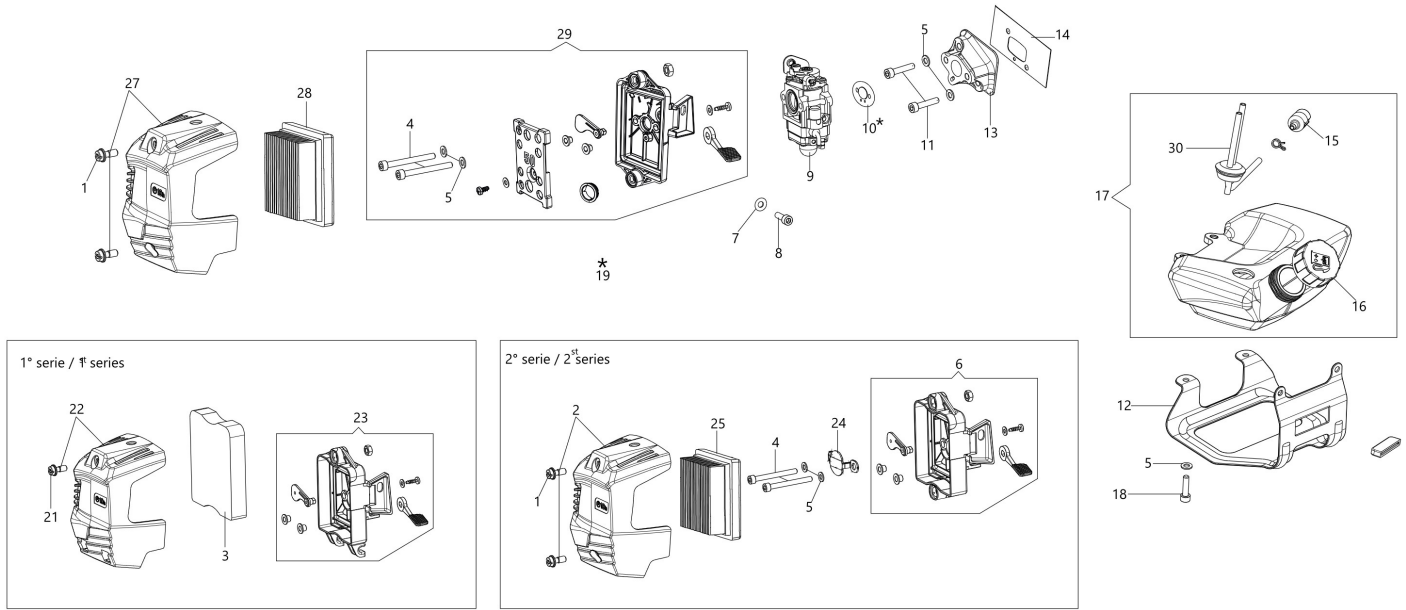

изображение Tank and air filter

Ref.Nu	Qty	Part number	Description	Validity from	Validity till	Notes	Bulletin
1	2	61330040AR	Screw	SN 8229132537 - SN			BT3-140-10/19
2	1	61450045	Air filter cover	8219149742 SN 8229132537 - SN		Per modelli premodifica da	BT3-140-10/19,
3	1	61450061R	Air filter		SN 8210038436		BT3-141-03/20
4	2	3801012R	Screw	(BT3-151-07/22)		to be matched	
5	4	3916005R	Washer				
6	1	61450047	Air filter support	SN 8229132537 - SN		Per modelli premodifica da	BT3-140-10/19,
7	1	3918010R	Washer				
8	1	3801011R	Screw	(BT3-151-07/22)		to be matched	
9	1	61450508R	Carburetor				
10	1	61450054AR	Gasket				
11	2	3801015R	Screw				
12	1	61450082R	Tank shield				
13	1	61450053AR	Insulator				
14	1	61450052AR	Gasket				
15	1	094600450R	Fuel filter				
16	1	BF000024R	Tank cap				
17	1	61452050R	Tank assy				
18	2	3801013R	Screw				
19	1	61450443	Gasket set				
21	1	61330040AR	Screw		SN 8229132536 - SN		BT3-140-10/19,
22	1	61450444	Air filter cover		SN 8229132536 - SN		BT3-140-10/19,
23	1	61450445	Air filter support		8219149741 SN 8229132536 - SN		BT3-141-03/20 BT3-140-10/19,
24	1	61450016R	Plate	SN 8210038437			BT3-141-03/20
25	1	61450425R	Air filter	SN 8210038437 - SN			BT3-141-03/20,
27	1	61510112	Air filter cover				
28	1	61120018R	Air filter				
29	1	61450094R	Air filter support				
30	1	BF000031R	Kit tubes