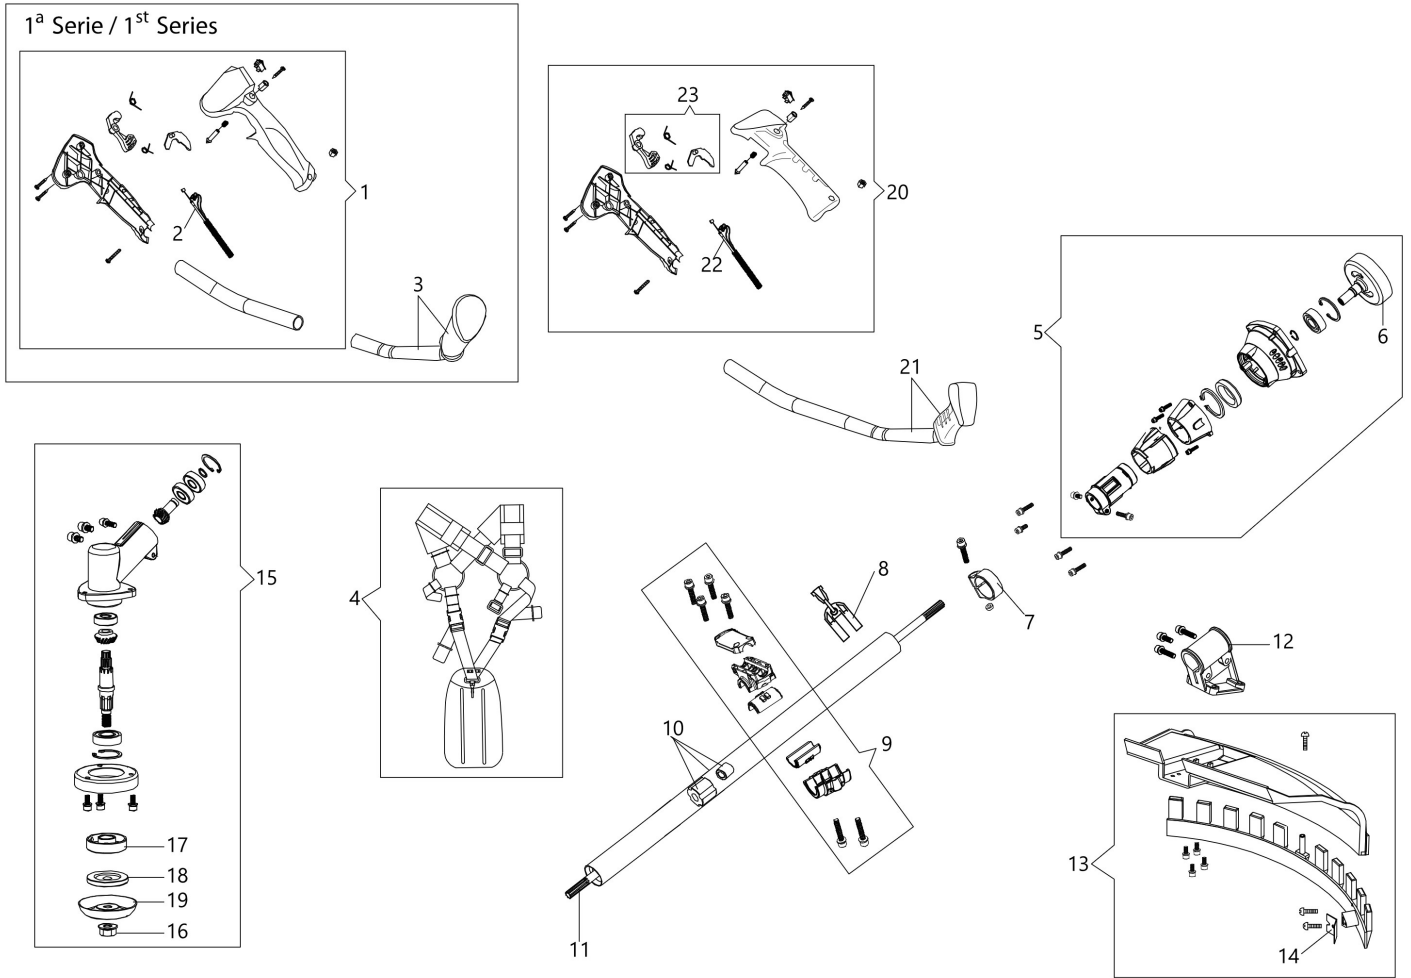

изображение Transmission

Ref.Nu	Qty	Part number	Description	Validity from	Validity till	Notes	Bulletin
1	1	-	Not available for this product		Agosto 2020 / August 2020		BT3-145-09/20
2	1	BF000145R	Throttle cable				
3	1	BF000022R	Handle and knob		Agosto 2020 / August 2020		BT3-145-09/20
4	1	BF000020R	Harness				
5	1	61450327R	Starter case				
6	1	BF000011R	Clutch drum				
7	1	BF000012R	Band				
8	1	BF000048R	Band				
9	1	61450328R	Complete clamp				
10	1	BF000014R	Tube Ø26				
11	1	BF000015R	Drive shaft				
12	1	BF000008R	Bracket				
13	1	BF000029R	Guard kit				
14	1	BF000009R	Blade				
15	1	61450441R	Bevel gear				
16	1	BF000007R	Nut				
17	1	BF000037R	Hub				
18	1	BF000038R	Flange				
19	1	BF000036R	Guard				
20	1	BF000059R	Complete handle	Settembre 2020 /			BT3-145-09/20
21	1	BF000058R	Handle and knob	Settembre 2020 /			BT3-145-09/20
22	1	BF000145R	Throttle cable	September 2020			BT3-145-09/20
23	1	BF000149R	Throttle lever assy