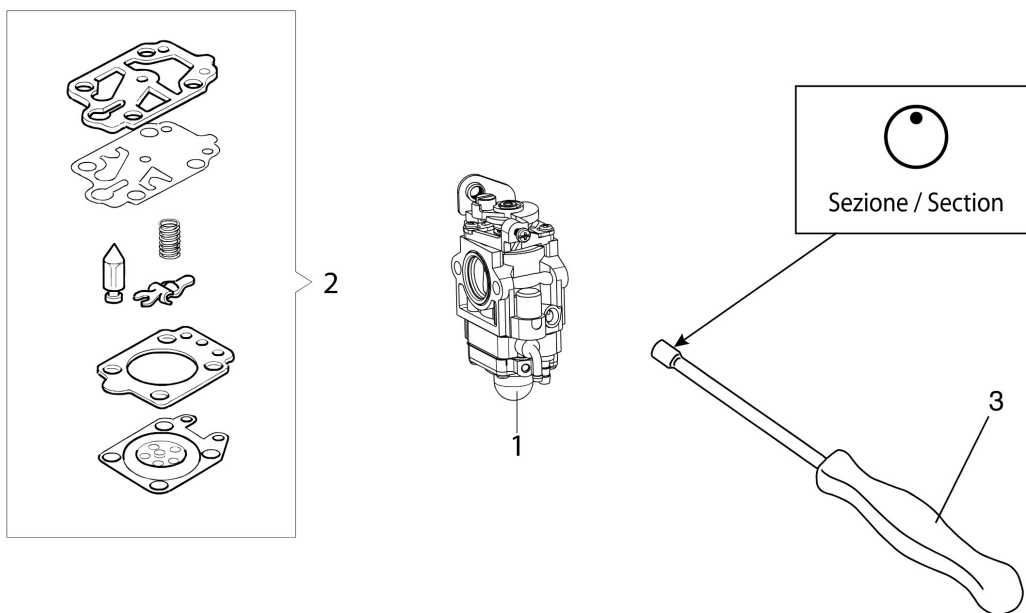

изображение Carburettor

Ref.Nu	Qty	Part number	Description	Validity from	Validity till	Notes	Bulletin
1	1	61450508R	Carburetor				
2	1	2318025R	Repair kit				
3	1	3055155R	Special screwdriver