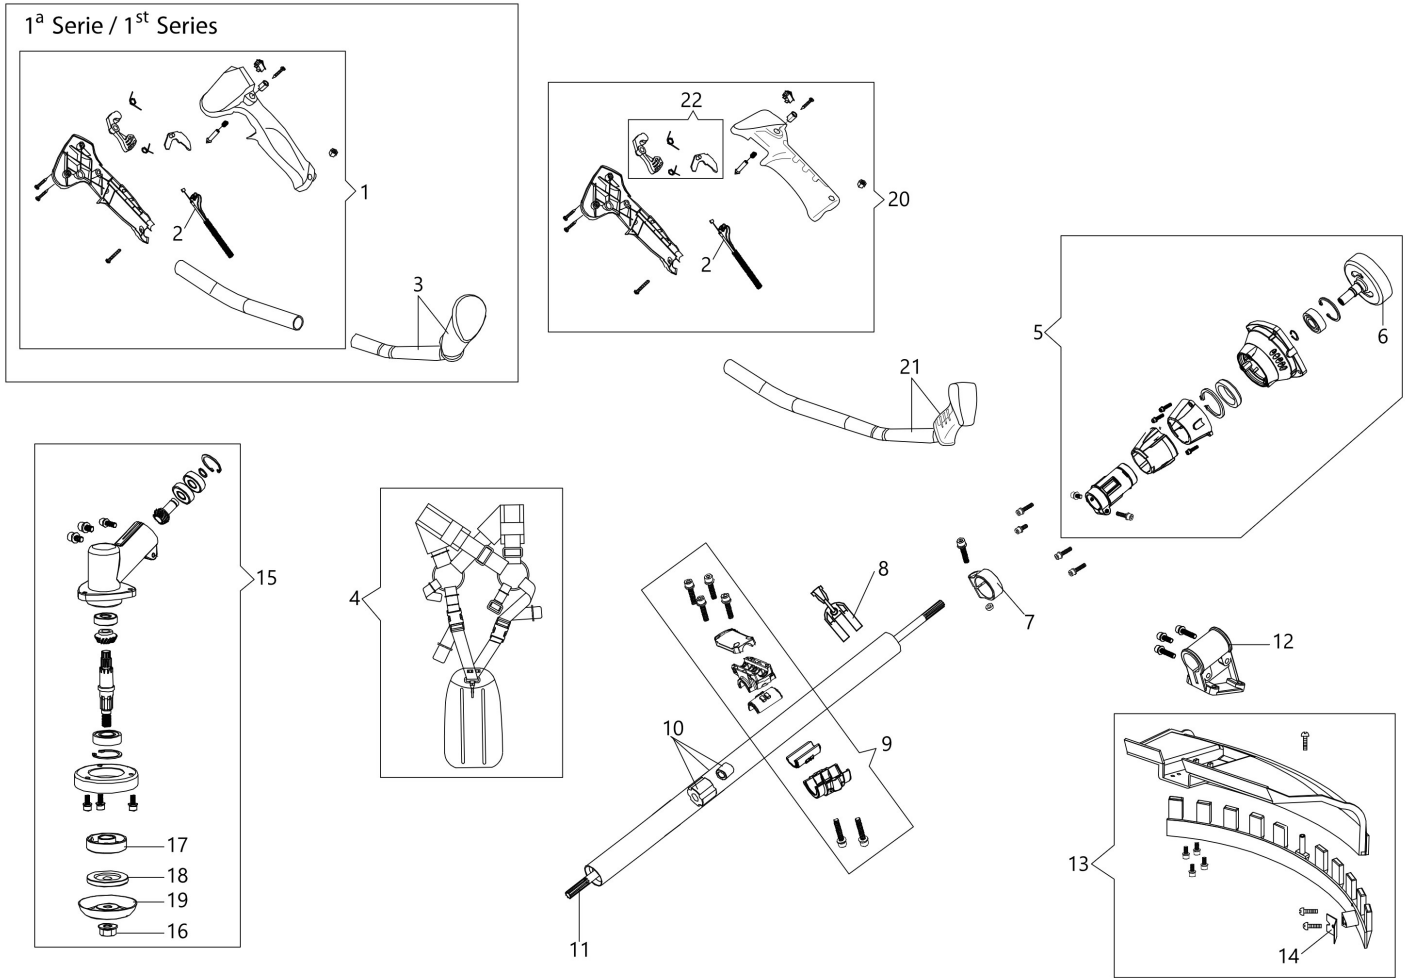

изображение Transmission D.28 (01-01-2020)

Ref.Nu	Qty	Part number	Description	Validity from	Validity till	Notes	Bulletin
1	1	-	Not available for this product		Agosto 2020 / August 2020		BT3-145-09/20
2	1	BF000145R	Throttle cable				
3	1	BF000022R	Handle and knob		Agosto 2020 / August 2020		BT3-145-09/20
4	1	BF000020R	Harness				
5	1	BF000045R	Starter case				
6	1	BF000011R	Clutch drum				
7	1	BF000115R	Band				
8	1	BF000116R	Support				
9	1	BF000046R	Complete clamp				
10	1	BF000043R	Tube Ø28				
11	1	BF000015R	Drive shaft				
12	1	BF000040R	Bracket				
13	1	BF000029R	Guard kit				
14	1	BF000009R	Blade				
15	1	BF000044R	Bevel gear Ø28				
16	1	BF000007R	Nut				
17	1	BF000037R	Hub				
18	1	BF000038R	Flange				
19	1	BF000036R	Guard				
20	1	BF000059R	Complete handle	Settembre 2020 /			BT3-145-09/20
21	1	BF000058R	Handle and knob	Settembre 2020 /			BT3-145-09/20
22	1	BF000149R	Throttle lever assy	September 2020