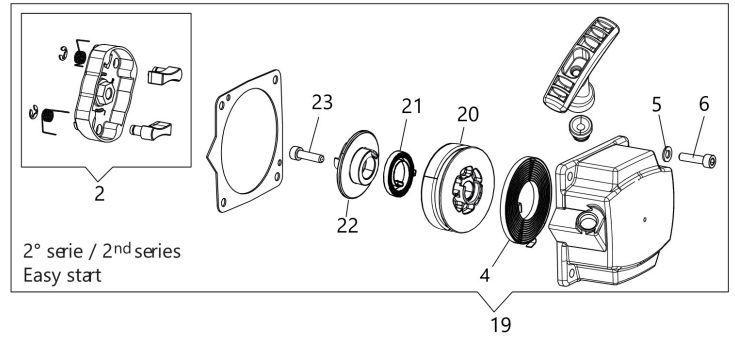

изображение Starter assy and clutch

изображение Starter assy and clutch

Ref.Nu	Qty	Part number	Description	Validity from	Validity till	Notes	Bulletin
1	1	61452044R	Starter assy		Dicembre 2020/ December 2020		BT3-148-05/21
2	1	61450193AR	Clutch driver				
3	1	61450229AR	Starter pulley				
4	1	61450044AR	Starter spring				
5	6	3916005R	Washer				
6	10	3801013R	Screw				
7	1	61452083BR	Flange				
8	6	3819006R	Washer				
9	2	61450070R	Pin				
10	2	61450072R	Washer				
11	1	61450277R	Clutch				
12	2	61450071R	Washer				
13	1	50010148R	Nut				
14	1	3833080R	Washer				
15	1	61450310R	Flywheel				
16	1	BF000030R	Cable				
17	1	2501026BR	Ignition coil		8210467013		BT3-149-05/21
18	1	61450370R	Spark plug cap		8210467013		BT3-149-05/21
19	1	61460066	Starter assy	Gennaio 2021 / January 2021			BT3-148-05/21
20	1	61450024R	Starter pulley				
21	1	61450496R	Spring				
22	1	61450025R	Sprocket				
23	1	3801009R	Screw				
24	1	61450085	Set cover	8210467014			BT3-149-05/21
25	1	2501030AR	Ignition coil	8210467014			BT3-149-05/21
30	1	61450089	Labels kit