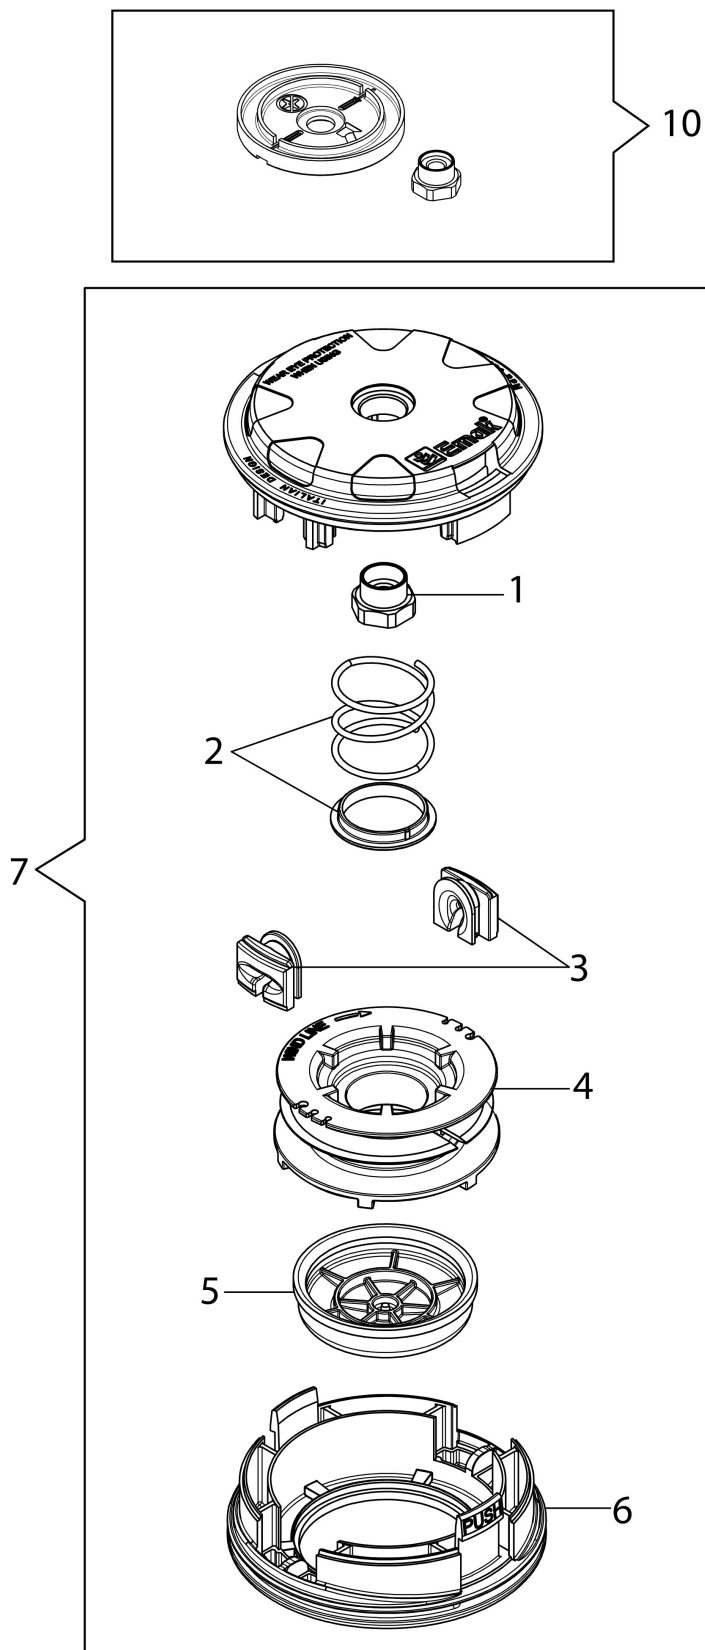

изображение Head Tap&Go D.130

Ref.Nu	Qty	Part number	Description	Validity from	Validity till	Notes	Bulletin
1	1	63120040R	Nut				
2	1	63120031R	Kit spring				
3	2	63120001R	Bushing				
4	1	63120010R	Nylon spool				
5	1	63120011R	Knob kit				
6	1	63120012R	Lower cover				
7	1	61459101	Head Tap&Go				
7	1	61459103	Head Tap&Go				
10	1	61460055	Guard kit