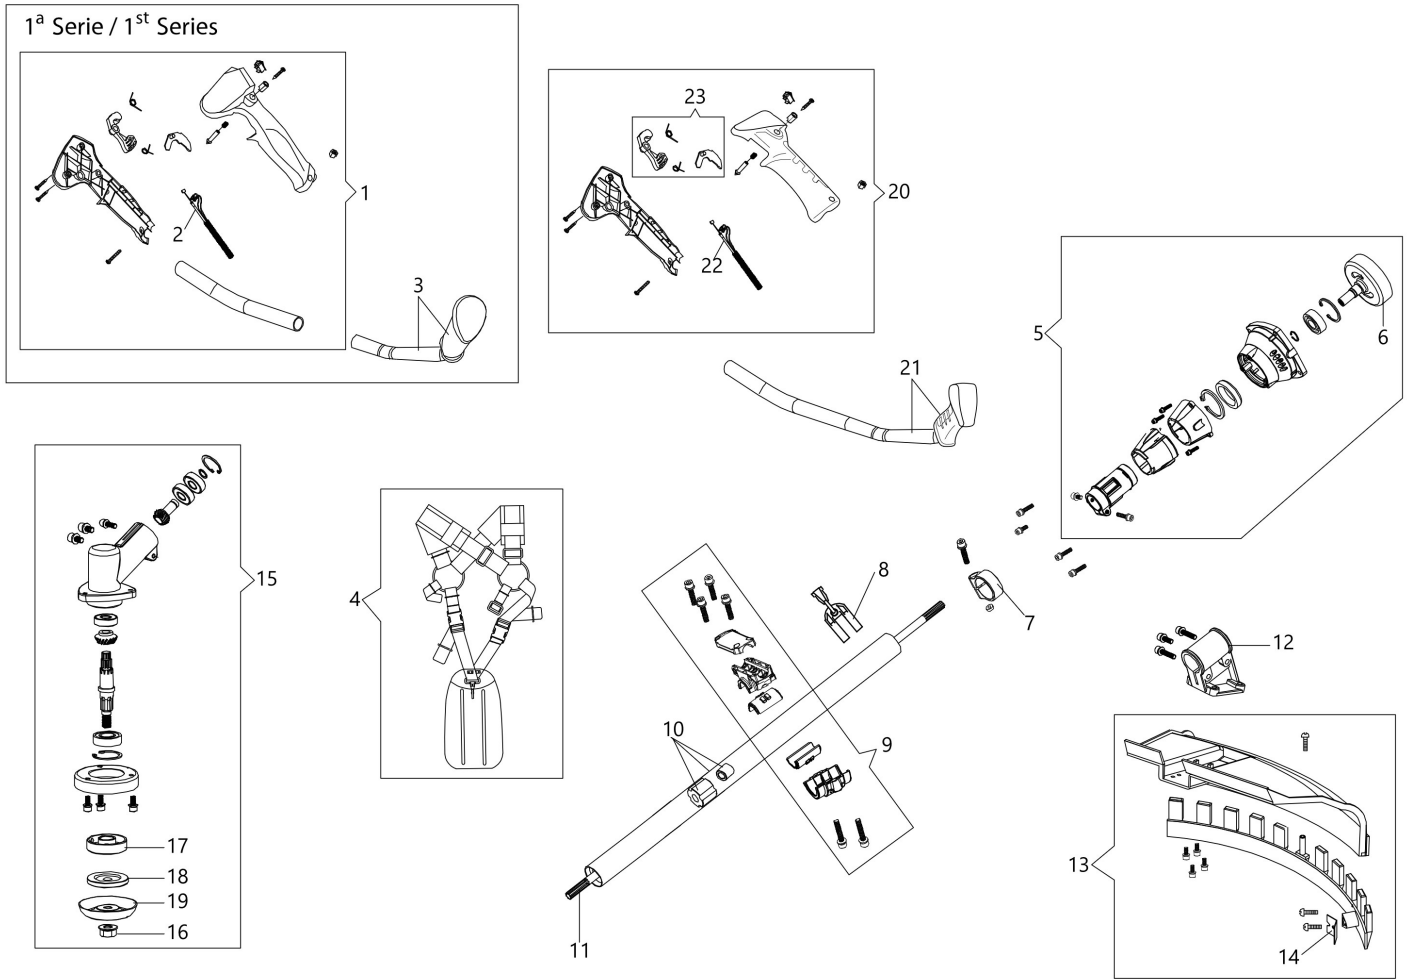

изображение Transmission

Ref.Nu	Qty	Part number	Description	Validity from	Validity till	Notes	Bulletin
1	1	-	Not available for this product		Agosto 2020 / August 2020		BT3-145-09/20
2	1	BF000145R	Throttle cable				
3	1	BF000022R	Handle and knob		Agosto 2020 / August 2020		BT3-145-09/20
4	1	4160463AR	Single harness				
5	1	BF000033R	Starter case				
6	1	BF000035R	Clutch drum				
7	1	BF000012R	Band				
8	1	BF000048R	Band				
9	1	61450328R	Complete clamp				
10	1	BF000014R	Tube Ø26				
11	1	BF000015R	Drive shaft				
12	1	BF000008R	Bracket				
13	1	BF000029R	Guard kit				
14	1	BF000009R	Blade				
15	1	61450441R	Bevel gear				
16	1	BF000007R	Nut				
17	1	BF000037R	Hub				
18	1	BF000038R	Flange				
19	1	BF000036R	Guard				
20	1	BF000059R	Complete handle	Settembre 2020 /			BT3-145-09/20
21	1	BF000058R	Handle and knob	Settembre 2020 /			BT3-145-09/20
22		BF000145R	Throttle cable	September 2020			BT3-145-09/20
23	1	BF000149R	Throttle lever assy