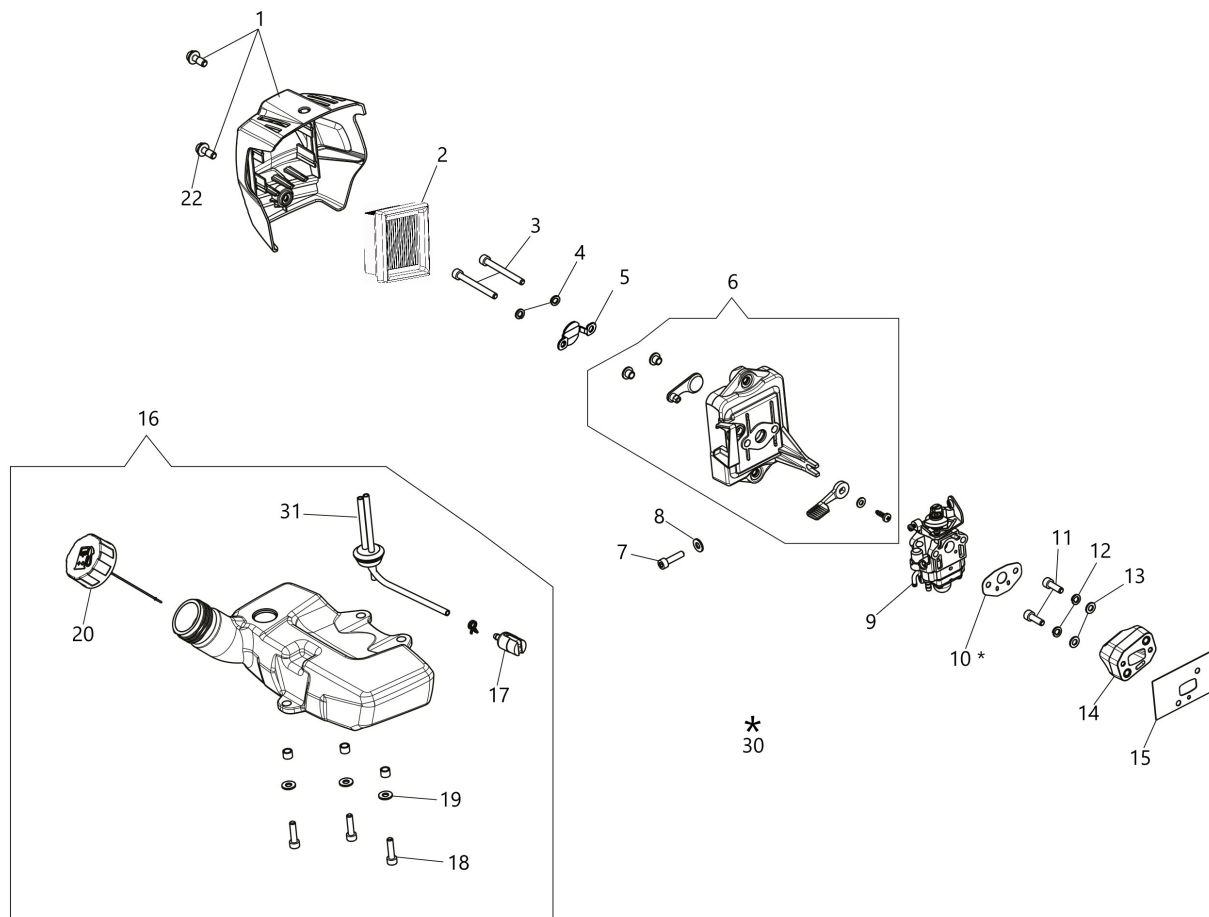

изображение Tank and air filter

Ref.Nu	Qty	Part number	Description	Validity from	Validity till	Notes	Bulletin
1	1	61450045	Air filter cover				
2	1	61450425R	Air filter				
3	2	3801012R	Screw				
4	2	3819006R	Washer				
5	1	61450016R	Plate				
6	1	61450047	Air filter support				
7	1	3801010R	Screw				
8	1	3918010R	Washer				
9	1	2318557R	Carburetor				
10	1	61460054R	Gasket				
11	2	3801015R	Screw				
12	2	3819006R	Washer				
13	2	3916005R	Washer				
14	1	61460053BR	Insulator				
15	1	61460052R	Gasket				
16	1	61460502AR	Tank assy				
17	1	094600450R	Fuel filter				
18	3	3801013R	Screw				
19	3	3918010R	Washer				
20	1	BF000024R	Tank cap				
22	2	61330040AR	Screw				
30	1	61460024	Gasket set				
31	1	BF000146R	Kit tubes