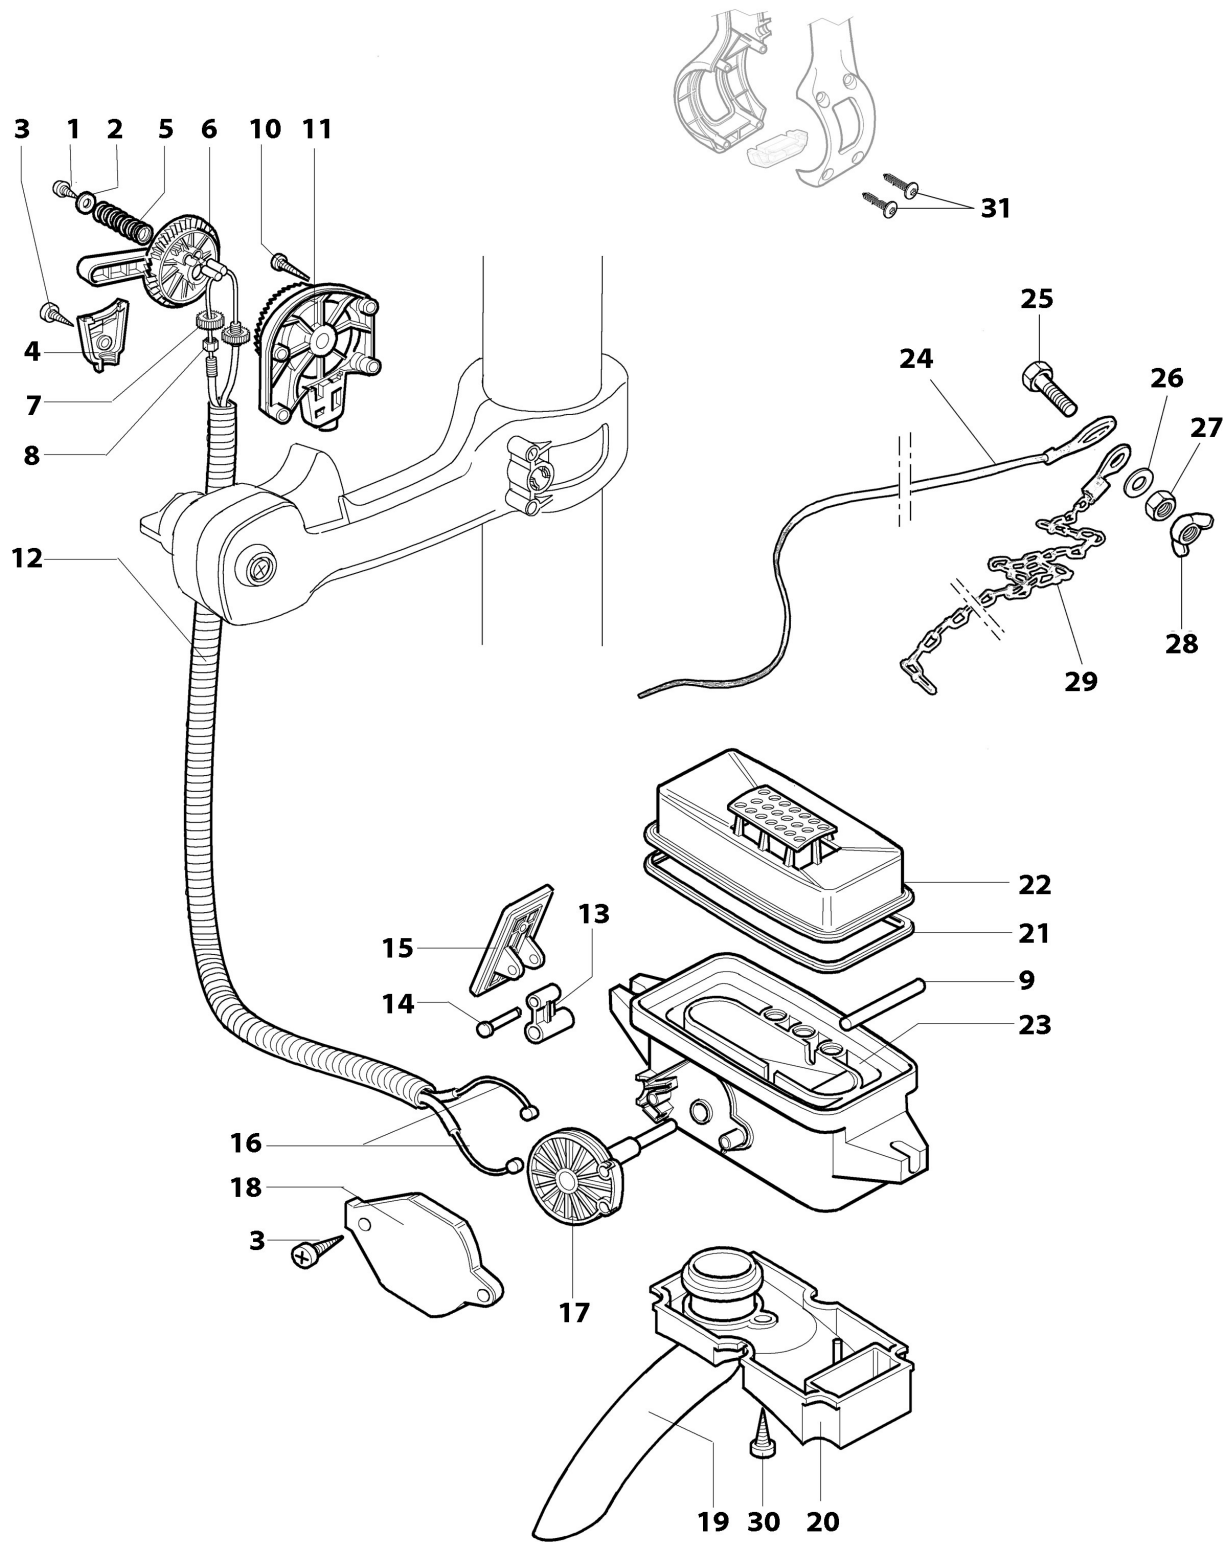

изображение Dusting Kit (Optional)

Ref.Nu	Qty	Part number	Description	Validity from	Validity till	Notes	Bulletin
1	1	3960091AR	Screw				
2	1	3918005R	Washer				
3	3	3960087AR	Screw				
4	1	56020153R	Cover				
5	1	56020029	Spring				
6	1	56020028	Lever				
7	2	56020025	Gears				
8	2	3911008R	Nut				
9	2	56020022	Pin				
10	4	3960063	Screw				
11	2	56020154R	Support				
12	1	56020037AR	Sheath				
13	1	56020014	Support				
14	1	56020013	Pin				
15	1	56020011	Gate valve				
16	2	56020024	Cable				
17	2	56020015R	Shaft				
18	2	56020152R	Guard				
19	2	56020018	Tube				
20	2	56020111	Support				
21	1	56020113B	Gasket				
22	1	56020010C	Starter case				
23	4	56020107	Half case				
24	1	56020050	Antistatic cable				
25	1	3806021AR	Screw				
26	1	3918010R	Washer				
27	1	3912005R	Nut				
28	1	3915005	Nut				
29	1	56020051	Chain				
30	3	3960061AR	Screw				
31	2	070000032R	Screw