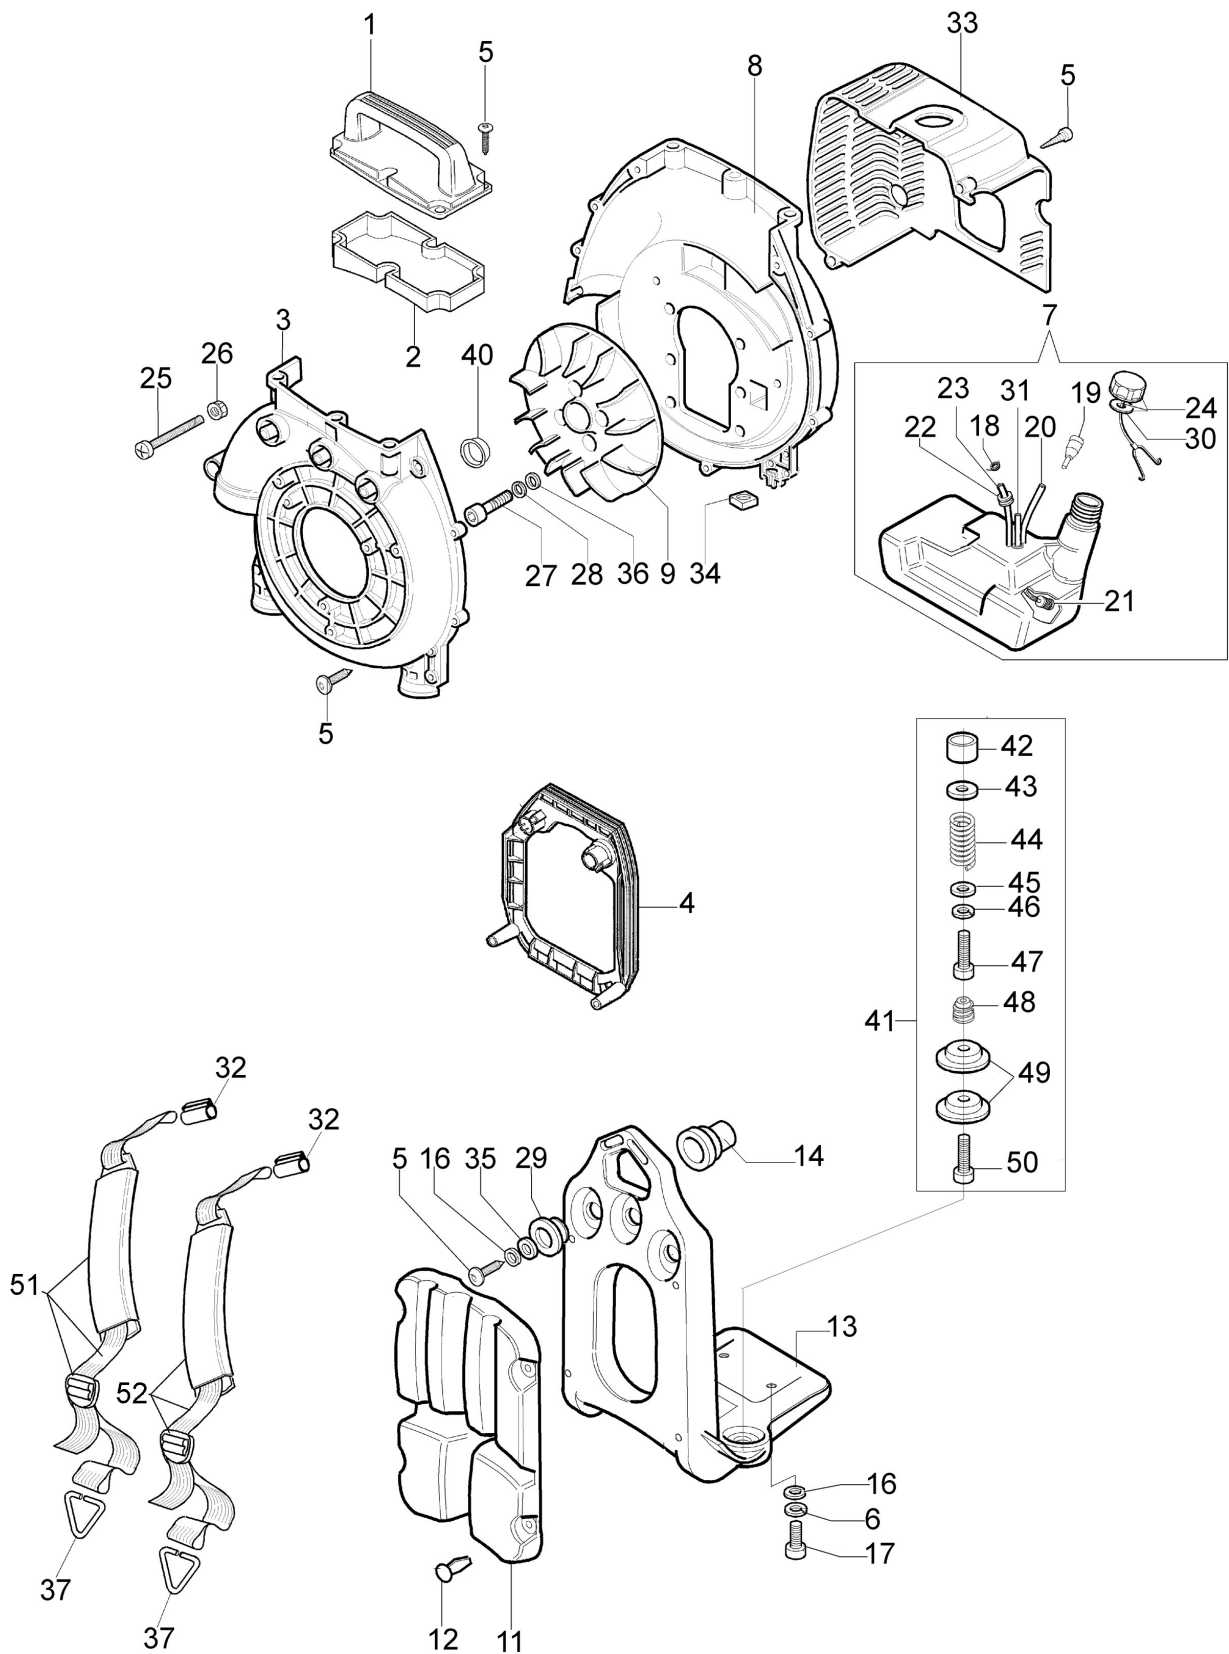

изображение Deck and fan assy

Ref.Nu	Qty	Part number	Description	Validity from	Validity till	Notes	Bulletin
1	1	56520035AR	Cover				
2	1	56520034	Plate				
3	1	56520001DR	Half volute				
4	1	56520112	Guard				
5	18	3960091AR	Screw				
6	2	3819006R	Washer				
7	1	56520206R	Tank assy				
8	1	56520117DR	Half volute				
9	1	56520003BR	Impeller				
11	1	56520246AR	Padding				
12	4	3055054R	Clip				
13	1	56520111R	Frame				
14	1	56520070R	Support				
16	2	3918005R	Washer				
17	2	3801016R	Screw				
18	1	61110162BR	Bushing				
19	1	61070011AR	Breather valve				
20	1	56520160R	Tube				
21	1	61400322R	Fuel filter				
22	1	4161211R	Bush				
23	1	3073022AR	Fuel line				
24	1	50340266R	Cap			rosso/red	
25	2	3901064	Screw				
26	2	3914003R	Nut				
27	4	3801026R	Screw				
28	4	3819009R	Washer				
29	3	56520042R	Cover				
30	1	099900090R	Ring				
31	1	56520159R	Tube				
32	2	365200150AR	Clamp				
33	1	56520173AR	Guard				
34	1	3980015	Nut				
35	3	56520043R	Flange				
36	4	3916006R	Washer				
37	2	3065010AR	Hooking spring				
40	1	56520127R	Cap				
41	1	56020136	Anti-vibration springs assy				
42	1	56020134R	Bushing				
43	1	3918005R	Washer				
44	1	50070024R	Spring				
45	1	3918010R	Washer				
46	1	3833073R	Washer				
47	1	3801016R	Screw				
48	1	50070049R	Support