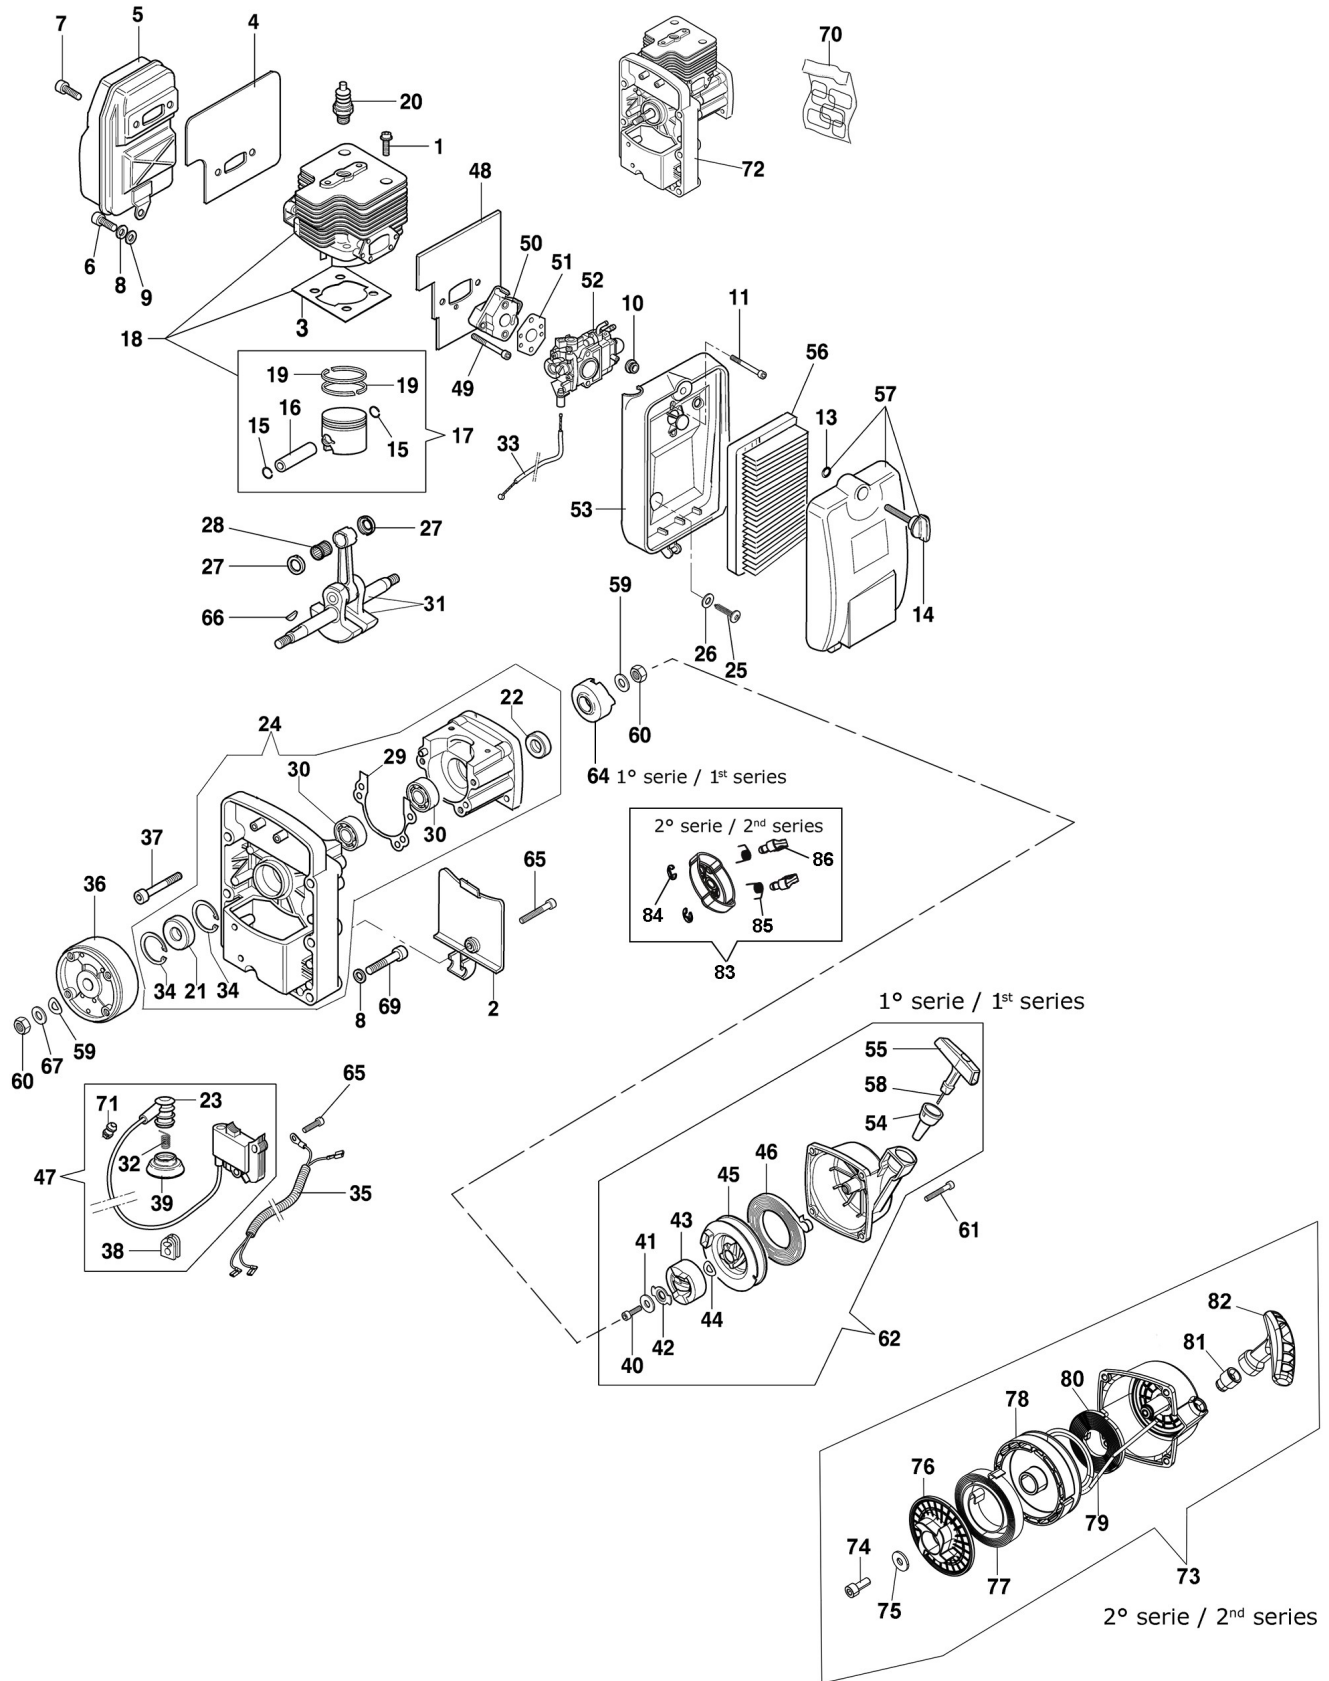

изображение Starter assy and engine (up to 01-2024)

изображение Starter assy and engine (up to 01-2024)

Ref.Nu	Qty	Part number	Description	Validity from	Validity till	Notes	Bulletin
1	6	56520107	Screw				
2	1	56520009	Cover				
3	1	56520097	Gasket				
4	1	56520010R	Gasket				
5	1	56520166BR	Muffler				
6	1	3801020R	Screw				
7	2	005100906AR	Screw				
8	7	3819009R	Washer				
9	1	3916006R	Washer				
10	1	3912005R	Nut				
11	2	61112005R	Screw				
13	1	3049005R	O-ring				
14	1	56020159AR	Knob				
15	2	56520102R	Spacer				
16	1	56520098	Plug				
17	1	56522023	Piston assy				
18	1	56522024	Complete cylinder				
19	2	56520095R	Piston ring				
20	1	3055118R	Spark plug				
21	1	56520132	Seal ring				
22	1	56520105R	Seal ring				
23	1	094600097AR	Spark plug cap				
24	1	56520129R	Crankcase				
25	1	3960091AR	Screw				
26	8	3918005R	Washer				
27	2	56520100	Spacer				
28	1	56520101	Bearing				
29	1	56520096R	Gasket				
30	2	56520131R	Bearing				
31	1	56520099	Crankshaft				
32	1	094600169AR	Spring				
33	1	56520067AR	Throttle cable				
34	2	3025025	Ring				
35	1	56520204R	Cable				
35	1	56520204AR	Cable			Presente da 01-23 / Present from 01-2023	
36	1	56520004AR	Flywheel				
36	1	56520004BR	Flywheel			Presente da 01-23 / Present from 01-2023	
37	4	3860096R	Screw				
38	1	56520122	Grommet				
39	1	56520033	Cap				
40	1	3801010R	Screw				
41	1	3918020R	Washer				
42	1	56520040AR	Plate				
43	1	56520039AR	Shaft joint