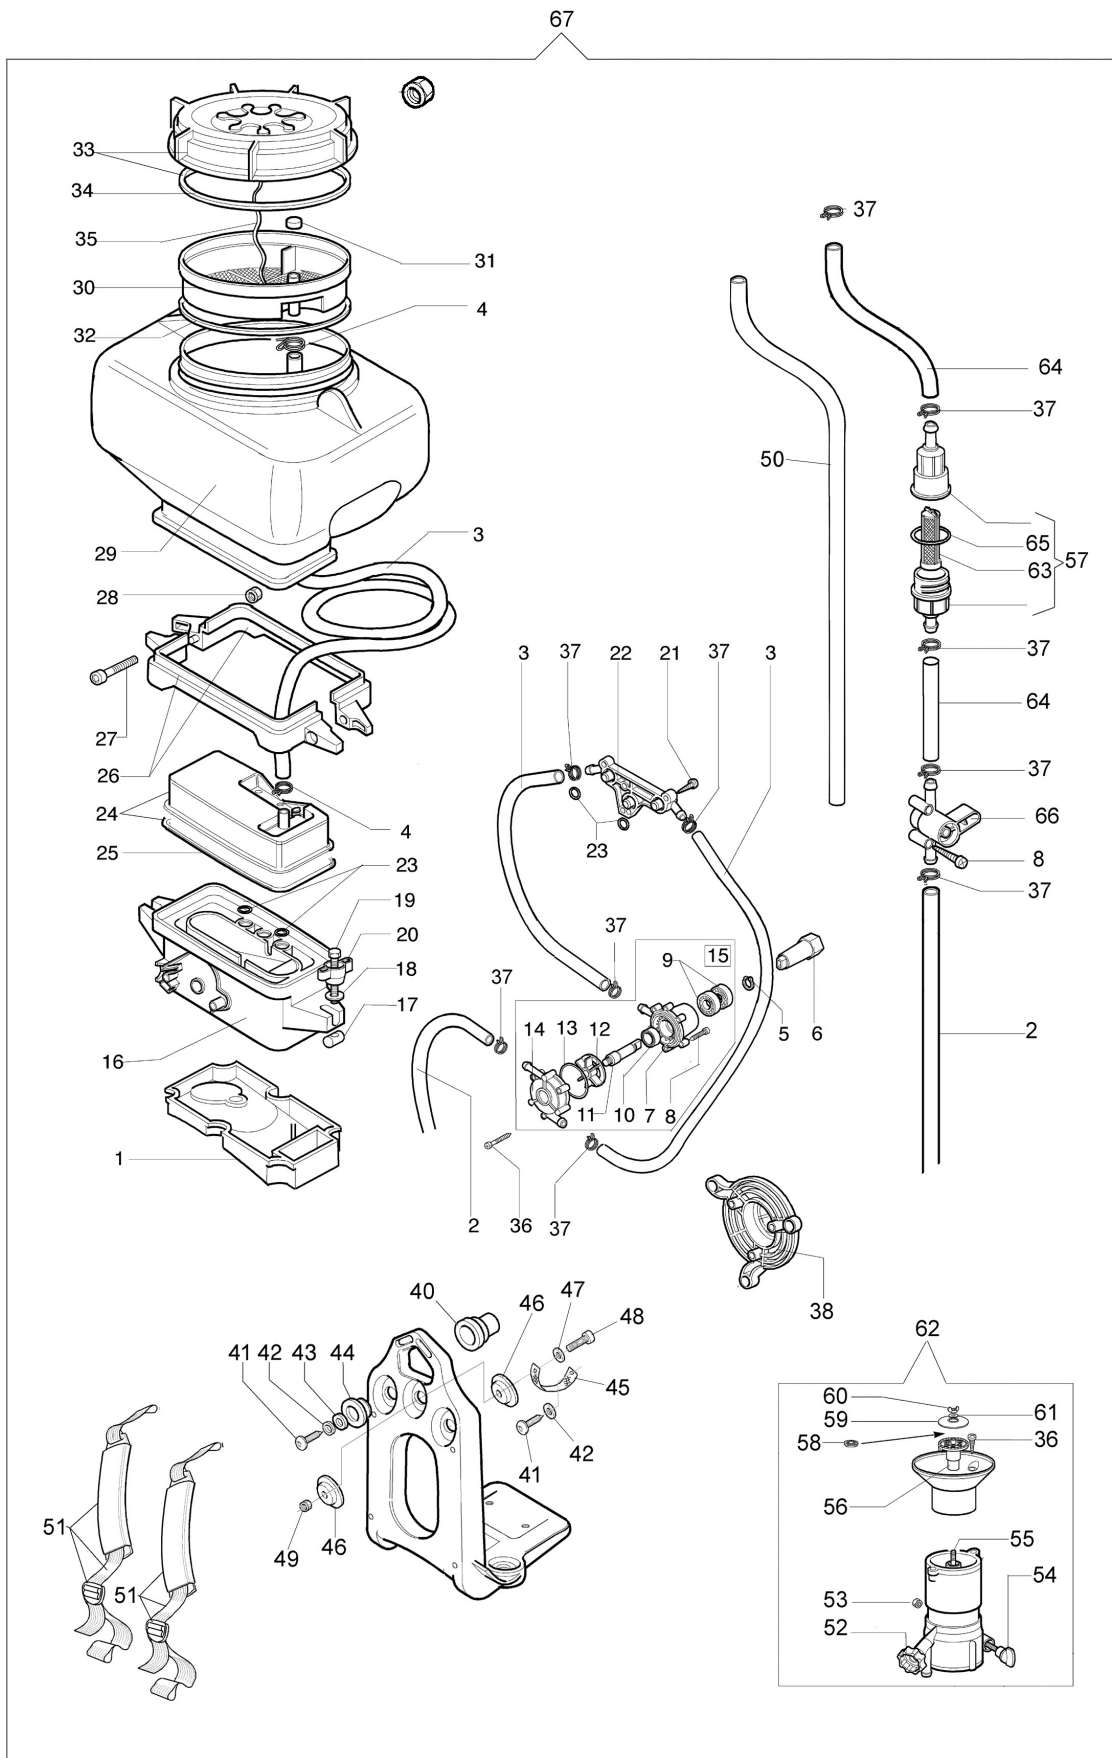

изображение Conversion kit from blower to mist blower

Ref.Nu	Qty	Part number	Description	Validity from	Validity till	Notes	Bulletin
1	1	56020017	Plate				
2	1	56020039	Tube				
3	3	56020038R	Tube				
4	2	3059008	Band				
5	1	3024010R	Snap ring				
6	1	56020100	Joint				
7	1	56020101R	Pump body				
8	3	3960067AR	Screw				
9	2	3035230R	Bearing				
10	1	3050055R	Seal ring				
11	2	56020102	Shaft				
12	1	56020103R	Impeller				
13	1	3049064R	O-ring				
14	1	56020105	Cover				
15	1	365200273CR	Booster pump kit				
16	1	56020130BR	Support				
17	2	56020021R	Pin				
18	2	3618010	Washer				
19	2	3606025	Screw				
20	2	56020019R	Knob				
21	10	3960091AR	Screw				
22	1	56020106	Fittings				
23	4	3049039R	O-ring				
24	1	56020041BR	Diaphragm				
25	1	56020113B	Gasket				
26	2	56020150R	Clamp				
27	2	3801017R	Screw				
28	2	3914003R	Nut				
29	1	56020002AR	Tank				
30	1	56020006R	Filter				
31	1	56020005	Cap				
32	1	56020116A	Gasket				
33	1	56022018B	Complete cap				
34	1	56020004B	Gasket				
35	1	56020040	Cable				
36	3	3960087AR	Screw				
37	12	3059006	Band				
38	1	56020046	Guard				
40	2	56020112R	AV-mount				
41	2	3960091AR	Screw				
42	2	3918005R	Washer				
43	1	56520043R	Flange				
44	1	56520042R	Cover				
45	1	56020149	Strap