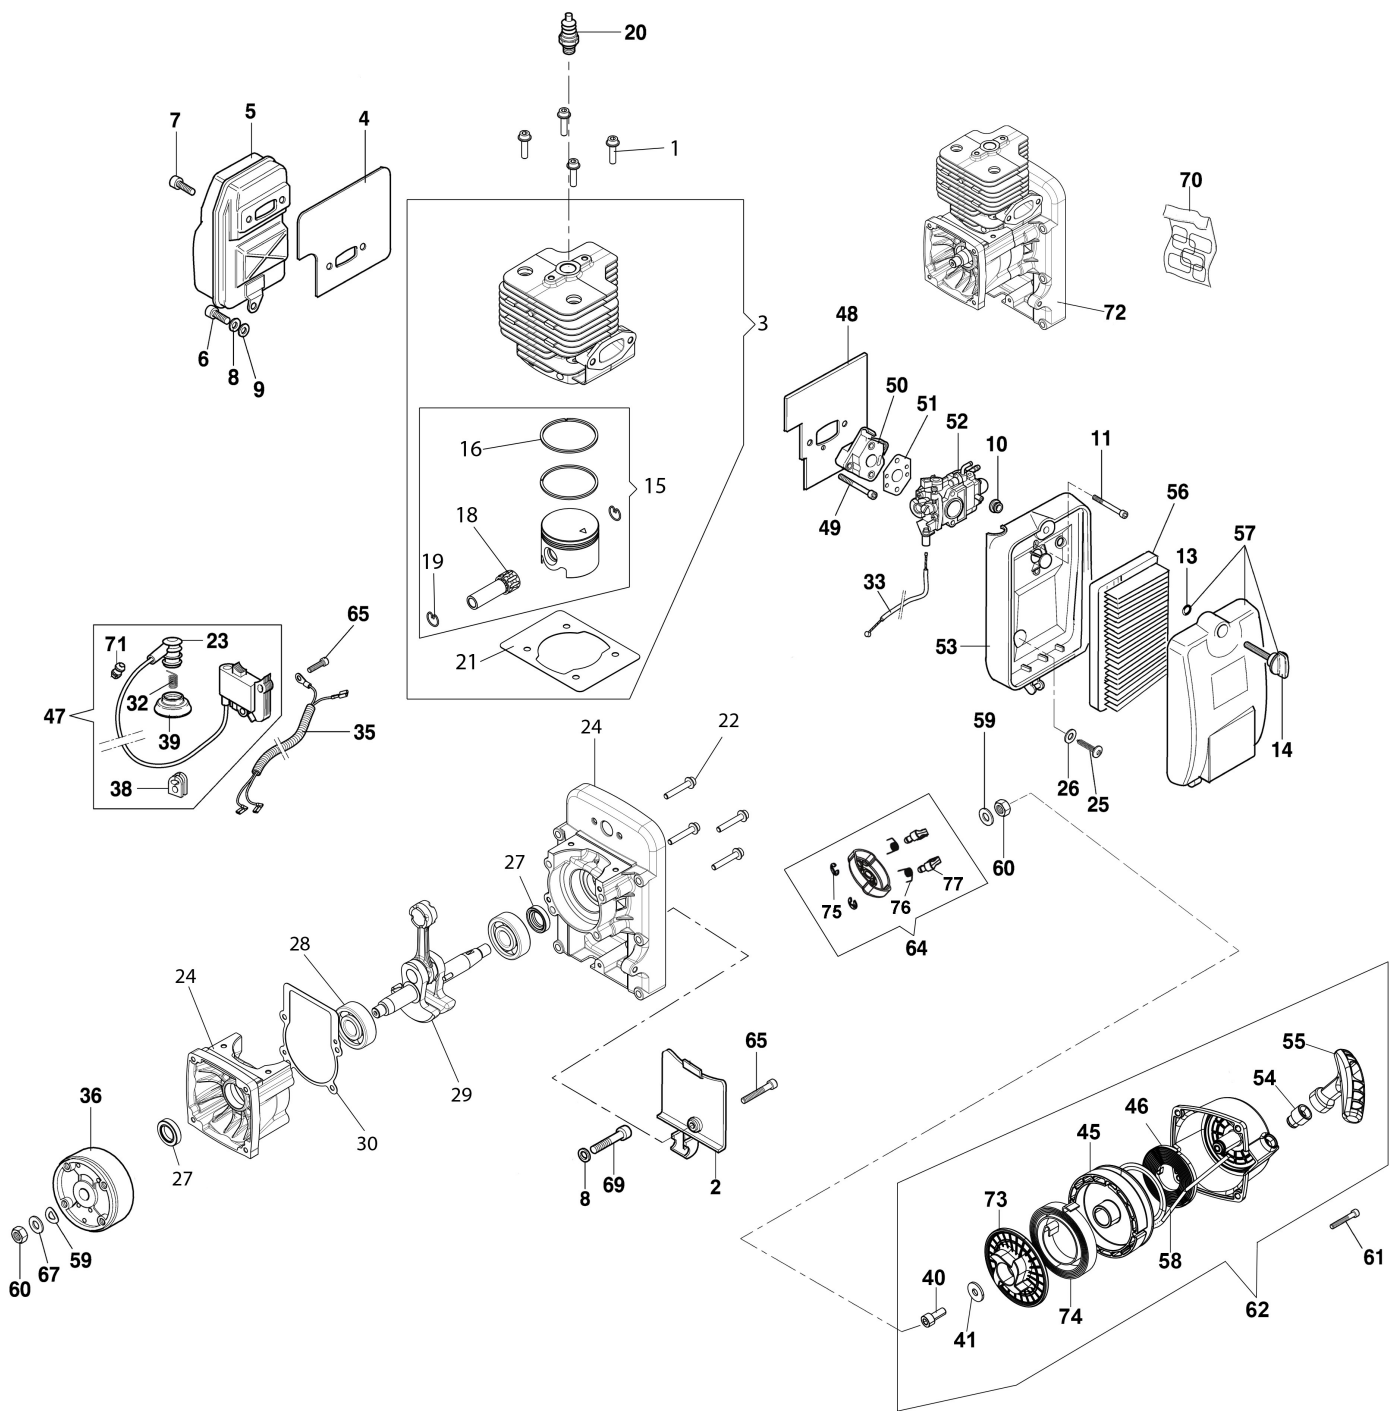

изображение Starter assy and engine (from 01-2024)

Ref.Nu	Qty	Part number	Description	Validity from	Validity till	Notes	Bulletin
1	4	3860095R	Screw				
2	1	56520009	Cover				
3	1	56520275R	Complete cylinder kit				
4	1	56520010R	Gasket				
5	1	56520166BR	Muffler				
6	1	3801020R	Screw				
7	2	005100906AR	Screw				
8	7	3819009R	Washer				
9	1	3916006R	Washer				
10	1	3912005R	Nut				
11	2	61112005R	Screw				
13	1	3049005R	O-ring				
14	1	56020159AR	Knob				
15	1	56520276R	Piston assy				
16	2	56520214R					
18	1	006000010	Thrust bearing				
19	2	56520257R	Elastic pin				
20	1	3055118R	Spark plug				
21	1	56520226R	Gasket				
22	4	3860096R	Screw				
23	1	-	Not available for this product				
24	1	56520274R	Crankcase assy				
25	1	3960091AR	Screw				
26	8	3918005R	Washer				
27	2	3050025R	Seal ring				
28	2	3034214R	Thrust bearing				
29	1	56520216R	Crankshaft				
30	2	56520131R	Bearing				
32	1	-	Not available for this product				
33	1	56520067AR	Throttle cable				
35	1	56520204R	Cable				
36	1	56520004BR	Flywheel				
38	1	56520122	Grommet				
39	1	56520033	Cap				
40	1	3801009R	Screw				
41	1	3918005R	Washer				
45	1	61450024R	Starter pulley				
46	1	61450044AR	Starter spring				
47	1	56520273	Ignition coil				
48	1	56520021R	Gasket				
49	1	4175088R	Screw				
50	1	56520022AR	Insulator				
51	1	56520023AR	Gasket				