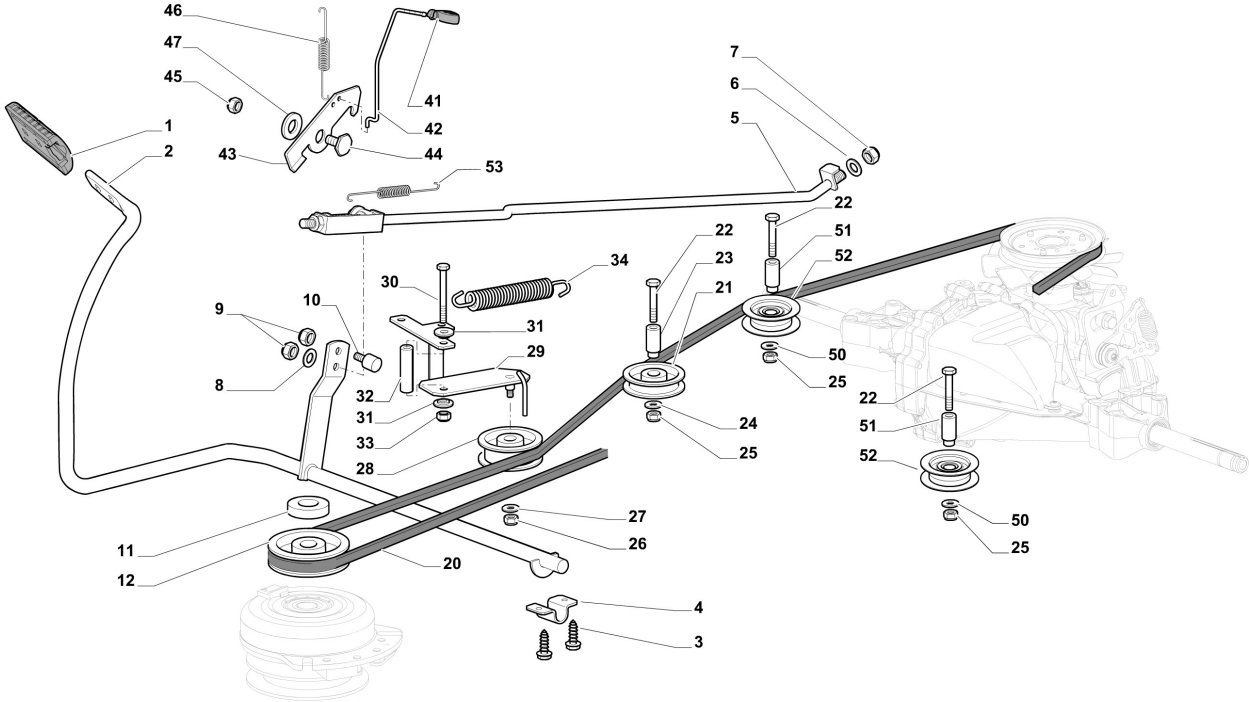

изображение Brake and gearbox controls

Ref.Nu	Qty	Part number	Description	Validity from	Validity till	Notes	Bulletin
1	1	G325110409E0	Cover moulding				
2	1	G382000641E1R	Pedal				
3	4	G112735599E0	Screw				
4	2	G325547231E1R	Plate				
5	1	G382000636E1R	Rod				
6	1	G112521360E0	Washer				
7	1	G112156602E0	Nut				
8	1	G325670011E0	Washer				
9	2	G112155000E0	Nut				
10	1	G125510166E0	Pin				
11	1	G125160059E0	Spacer				
12	1	G125601577E0	Pulley				
20	1	G135062020E1	Belt				
21	1	G125601613E0R	Pulley				
22	3	G112691400E0	Screw				
23	1	G125160107E0	Spacer				
24	3	G112523060E0R	Washer				
25	3	G112155000E0	Nut				
26	1	G112155000E0	Nut				
27	1	G112523060E0R	Washer				
28	1	G125601554E0	Pulley				
29	1	G382318245E1	Lever				
30	1	G112691600E0	Screw				
31	2	G125038021E0	Bushing				
32	1	G125160027E0	Spacer				
33	1	G112155000E0	Nut				
34	1	G125430262E0	Spring				
41	1	G125394509E1	Knob				
42	1	68120034	Knob and rod kit				
43	1	G325253011E1	Hook				
44	1	G122524970E3	Pin				
45	1	G112155000E0	Nut				
46	1	G125430213E0	Spring				
47	1	G112523060E0R	Washer				
50	2	G112521350E0	Washer				
51	2	G125160111E0	Spacer				
52	2	G125601612E0R	Pulley				
53	1	G125430269E2R	Spring