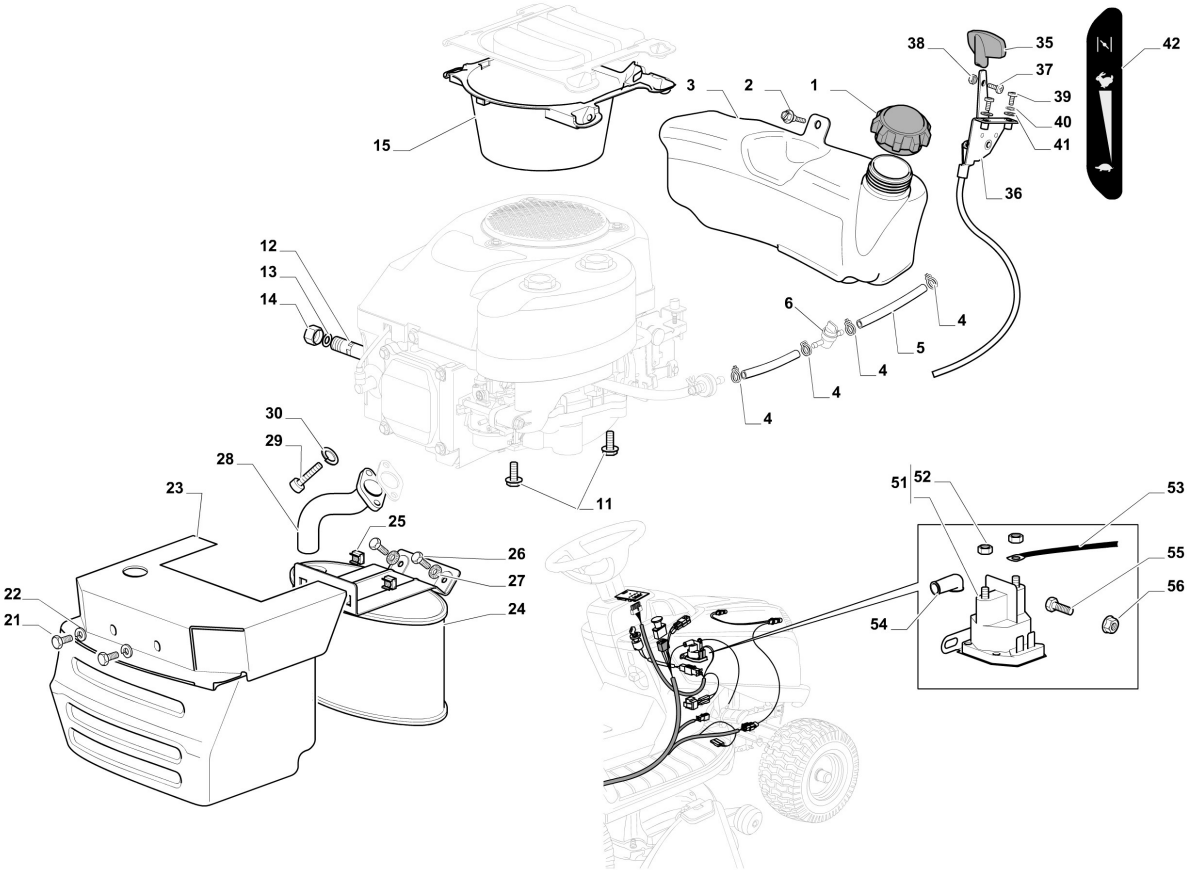

изображение Tank, muffler and guards

Ref.Nu	Qty	Part number	Description	Validity from	Validity till	Notes	Bulletin
1	1	G125795001E1	Tank cap				
2	4	G125943010E0	Screw				
3	1	G325735126E1	Tank				
4	4	G118375051E1	Band				
5	1	G325869057E0	Connecting tube 1000 mm				
6	1	G118566119E0R	Cock				
11	4	G112735108E1	Screw				
12	1	G127598060E0	Extension				
13	1	G118401001E1	Gasket				
14	1	G118737849E0	Cap				
15	1	G325108044E1	Starter case				
21	2	G112792611E0	Screw				
22	2	G112540260E0	Washer				
23	1	G382598045E1R	Guard				
24	1	G182750010E0	Silencer				
25	2	G112360425E0	Nut				
26	2	G112792611E0	Screw				
27	2	G112540260E0	Washer				
28	1	G118738231E1	Exhaust pipe				
29	2	G112737450E0R	Screw				
30	2	G112540260E0	Washer				
35	1	G325394531E0	Knob				
36	1	G182000215E0	Throttle				
37	1	G112726388E0R	Screw				
38	1	G112290800E0	Nut				
39	2	G112726388E0R	Screw				
40	2	G112540020E0	Washer				
41	2	G112521310E0	Washer				
42	1	G114363697E0	Label				
51	1	G118736112E0	Starter relay				
52	2	G112361005E0	Nut				
53	1	G125065002E0	Cable				
54	1	G118564864E1	Cap				
55	1	G112790781E0	Screw				
56	2	G112154510E0	Nut