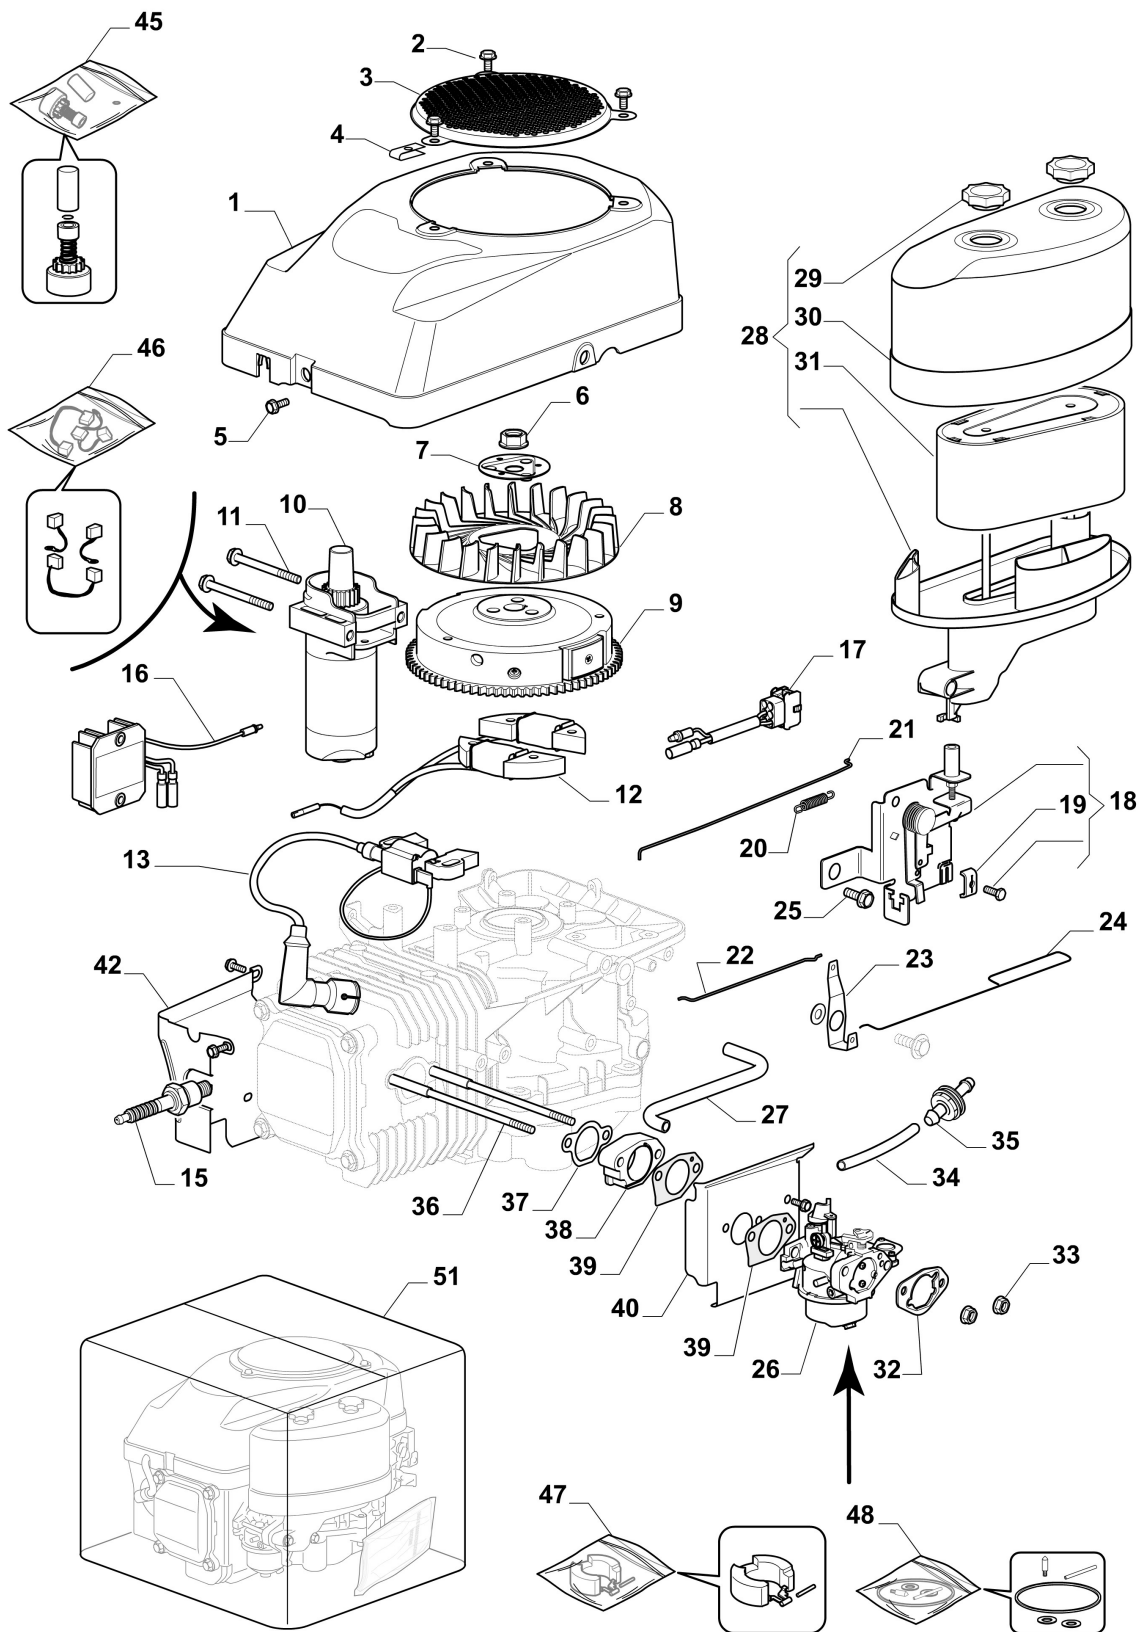

Labels (1/2)

Labels (2/2)

Optional on request

изображение Starter, carburettor and air filter

Ref.Nu	Qty	Part number	Description	Validity from	Validity till	Notes	Bulletin
1	1	G118551261E0	Cover				
2	3	G112790500E0	Screw				
3	1	G118550203E0	Fan cover				
4	3	G118551280E0	Plate				
5	4	G112791213E1	Screw				
6	1	G118550237E0	Nut				
7	1	G118550236E0	Starter cup				
8	1	G118550235E1	Flywheel fan				
9	1	G118550234E2	Flywheel assy				
10	1	G118552635E0R	Start motor assy				
11	2	G112691100E0	Screw				
12	1	G118551441E0	Coil assy, charge				
13	1	G118551438E0	Ignition coil				
15	1	3055122R	Spark plug				
16	1	G118551428E1	Governor				
17	1	G118551439E0	Cable				
18	1	G118550331E1	Remote control assy				
19	1	G118550212E0	Fairled				
20	1	G118550213E0	Spring				
21	1	G118551219E0	Rod				
22	1	G118551218E0	Rod				
23	1	G118551267E0	Bracket				
24	1	G118551221E0	Throttle rod				
25	2	G118551277E0	Screw				
26	1	G118551520E0	Carburetor				
27	1	G118550225E1	Breather fuel pipe				
28	1	G118551516E0R	Air filter kit				
29	2	G118550201E0	Knob				
30	1	G118550200E0	Air filter cover				
31	1	G118550199E0R	Air filter				
32	1	G118550762E0	Gasket				
33	2	G112154510E0	Nut				
34	1	G118550432E0	Fuel pipe				
35	1	G118550427E0	Fuel filer				
36	2	G118551279E0	Stud				
37	1	G118551263E0	Gasket				
38	1	G118551265E0	Insulator				
39	2	G118551262E0	Gasket				
40	1	G118551259E0	Guard				
42	1	G118551260E0	Guard				
45	1	G118550365E1	Repair kit				
46	1	G118550332E1	Brush				
47	1	G118550440E0	Repair kit				
48	1	G118550442E0	Carburettor gasket set				