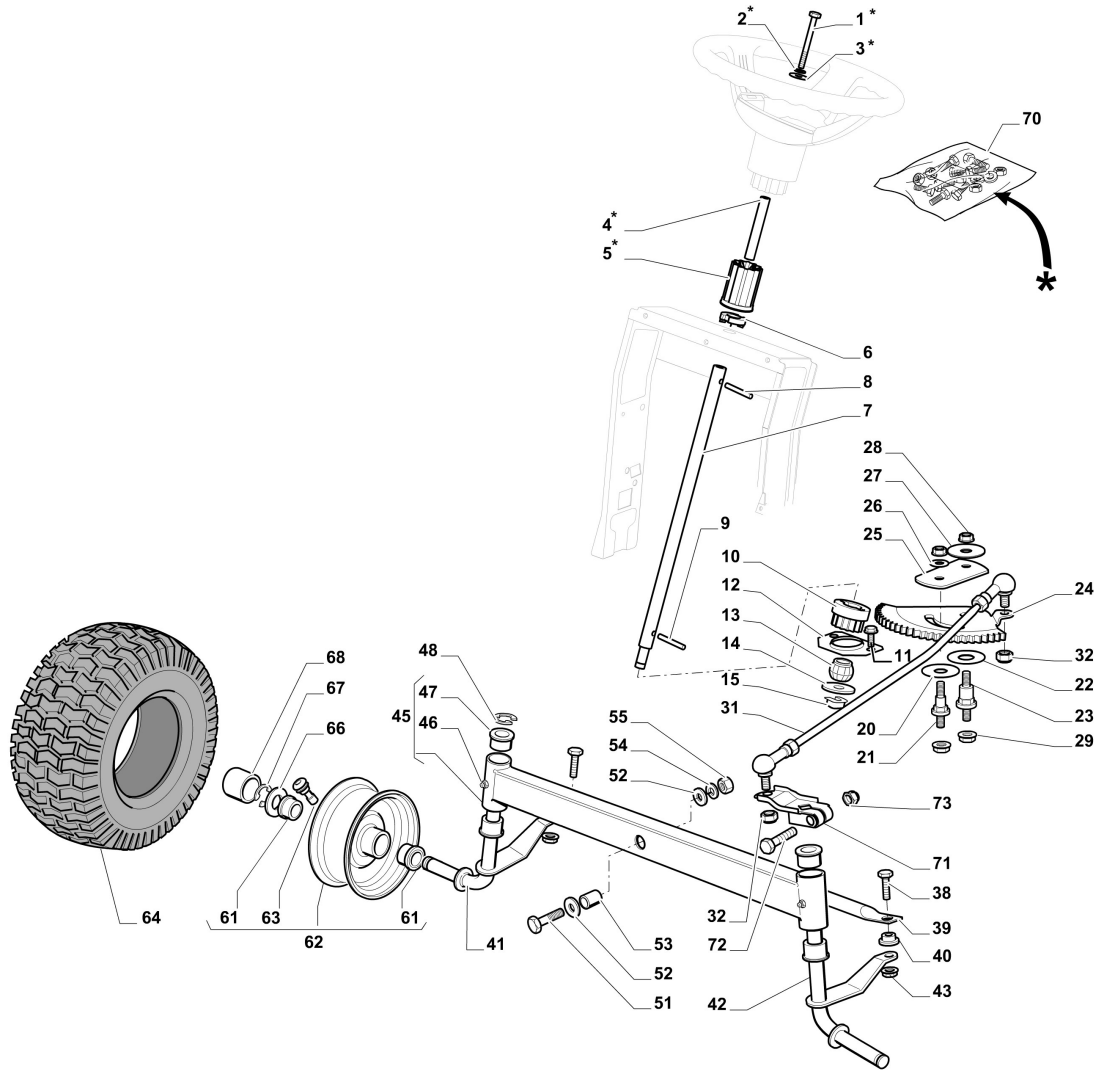

изображение Steering arm

Ref.Nu	Qty	Part number	Description	Validity from	Validity till	Notes	Bulletin
1	1	G112692050E0	Screw				
2	1	G112540260E0	Washer				
3	1	G112523070E0	Washer				
4	1	G125160047E0	Spacer				
5	1	G325785318E0	Support				
6	1	G325038008E0	Bushing				
7	1	G125520007E0	Steering arm				
8	1	G112620300E0	Plug				
9	1	G112622650E0	Plug				
10	1	G125570003E0	Sprocket				
11	2	G127943054E0R	Screw				
12	1	G325785213E1	Support				
13	1	G325743000E0	Angle joint				
14	1	G112521370E0	Washer				
15	1	G112436030E0	Plate				
20	1	G322672151E0	Washer				
21	1	G125510173E0	Pin				
22	1	G125670023E0	Washer				
23	1	G125510165E0	Pin				
24	1	G325735519E0	Sector				
25	1	G325547233E0	Plate				
26	1	G112369500E0	Disk				
27	1	G122160400E0	Disk				
28	2	G112155010E0	Nut				
29	2	G112155010E0	Nut				
31	1	G382000566E2	Rod				
32	2	G112156602E0	Nut				
38	2	G125510103E0	Pin				
39	1	G325840029E0	Tie rod				
40	2	G325038007E0	Bushing				
41	1	G382230373E1	Fuse			DX; RIGHT	
42	1	G382230375E1	Fuse			SX; LEFT	
43	2	G112155000E0	Nut				
45	1	G382034030E0	Compensator				
46	2	G112379511E0	Nipple				
47	4	G125034002E1	Bushing				
48	1	G112001010E0	Ring				
51	1	G112692695E0	Screw				
52	2	G112523100E0R	Washer				
53	1	G125160016E1	Spacer				
54	1	G112587100E0	Washer				
55	1	G112295300E0	Nut				
61	4	G125122200E2	Bearing				
62	2	G182000598E0	Rim