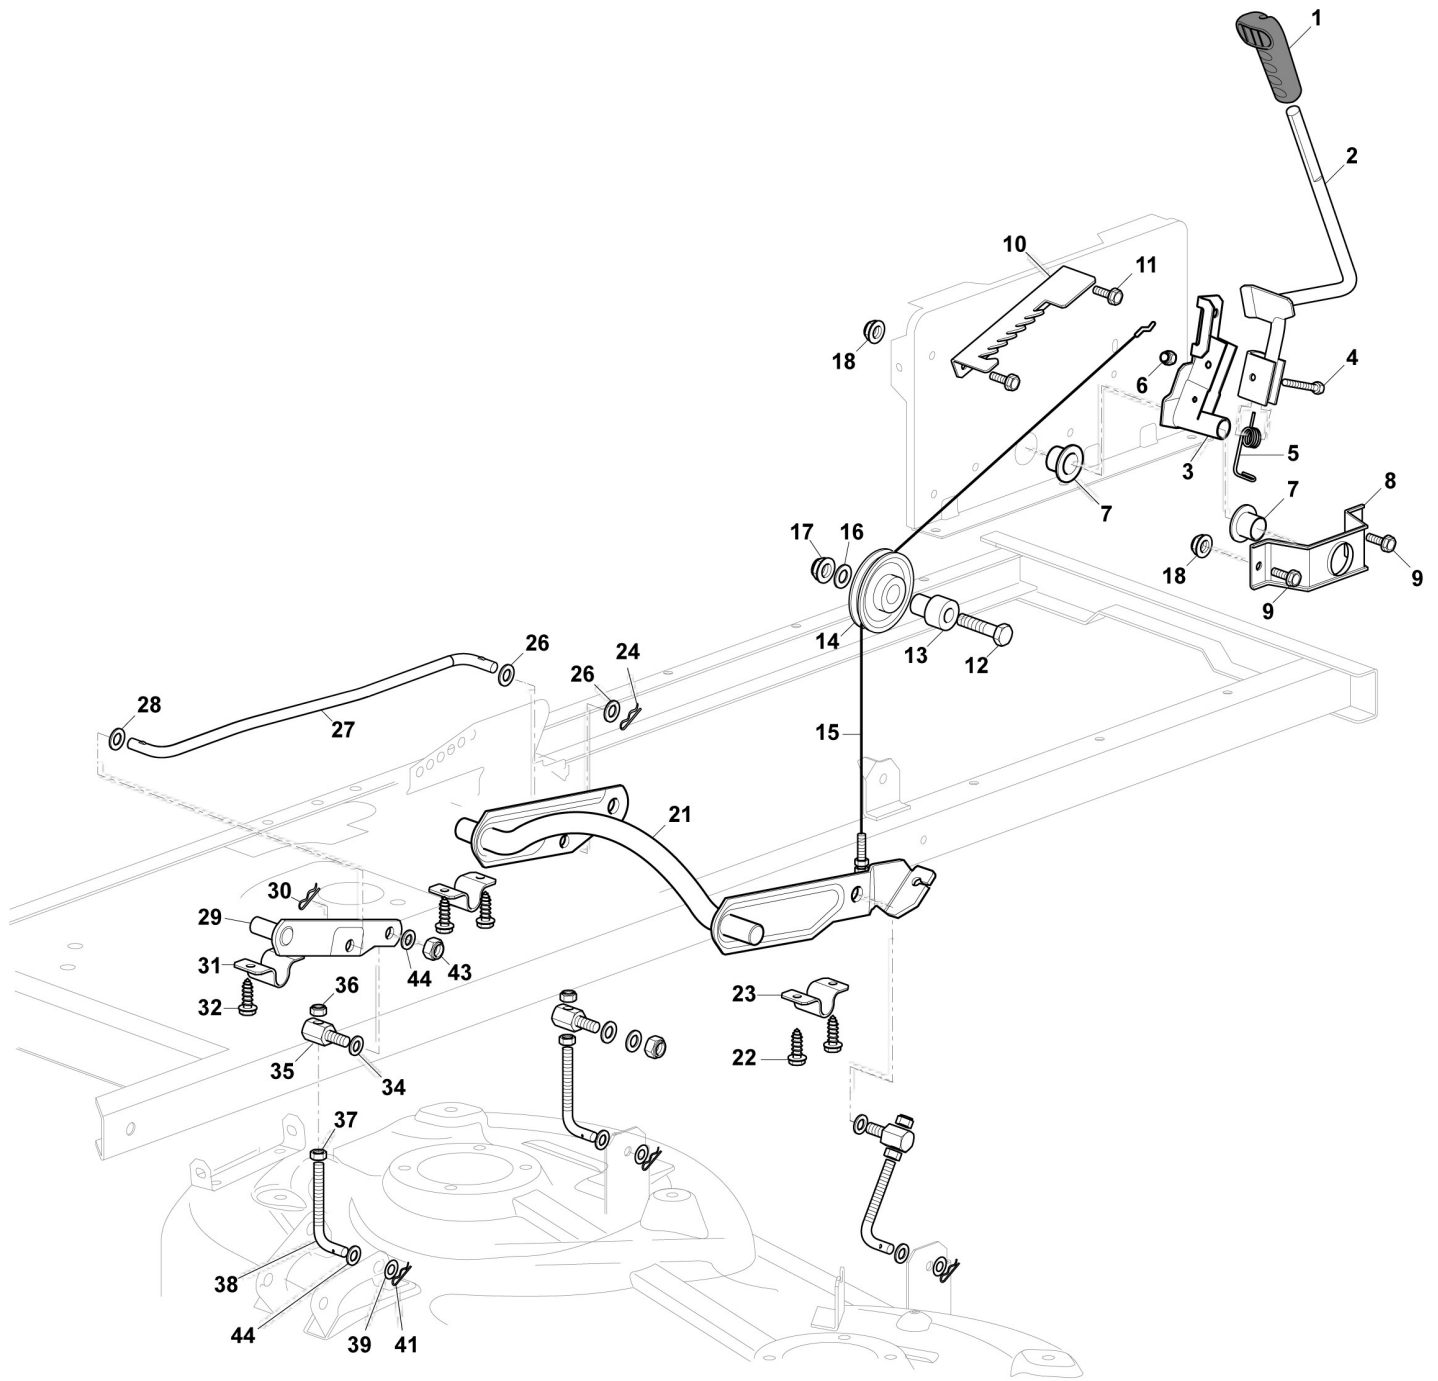

изображение Cutting plate lifting

Ref.Nu	Qty	Part number	Description	Validity from	Validity till	Notes	Bulletin
1	1	G325394533E0	Knob				
2	1	G382318255E0	Lever				
3	1	G382318231E1R	Rod				
4	1	G112674700E0	Screw				
5	1	G125430261E0	Spring				
6	1	G112154510E0	Nut				
7	2	G325038006E0	Bushing				
8	1	G325785297E0	Support				
9	2	G112792611E0	Screw				
10	1	G325735515E0R	Sector				
11	2	G112792611E0	Screw				
12	1	G112793701E0	Screw				
13	1	G125040636E1	Bushing				
14	1	G125601579E0	Pulley				
15	1	G382004620E0	Wire				
16	1	G112523060E0R	Washer				
17	1	G112293201E0	Nut				
18	4	G112155000E0	Nut				
21	1	G382318297E1R	Axle				
22	4	G112735599E0	Screw				
23	2	G325547231E1R	Plate				
24	1	G124487997E0	Cotter pin				
26	2	G325670010E0	Washer				
27	1	G125033109E0	Rod				
28	1	G325670010E0	Washer				
29	1	G382318293E1	Axle				
30	1	G124487997E0	Cotter pin				
31	1	G325547231E1R	Plate				
32	2	G112735599E0	Screw				
34	3	G325670008E1	Washer				
35	3	G125510170E0	Pin				
36	3	G112156602E0	Nut				
37	3	G112295200E0	Nut				
38	3	G125840012E1R	Tie rod				
39	3	G325670008E1	Washer				
41	3	G124487998E0	Cotter pin				
43	3	G112156602E0	Nut				
44	6	G112521360E0	Washer