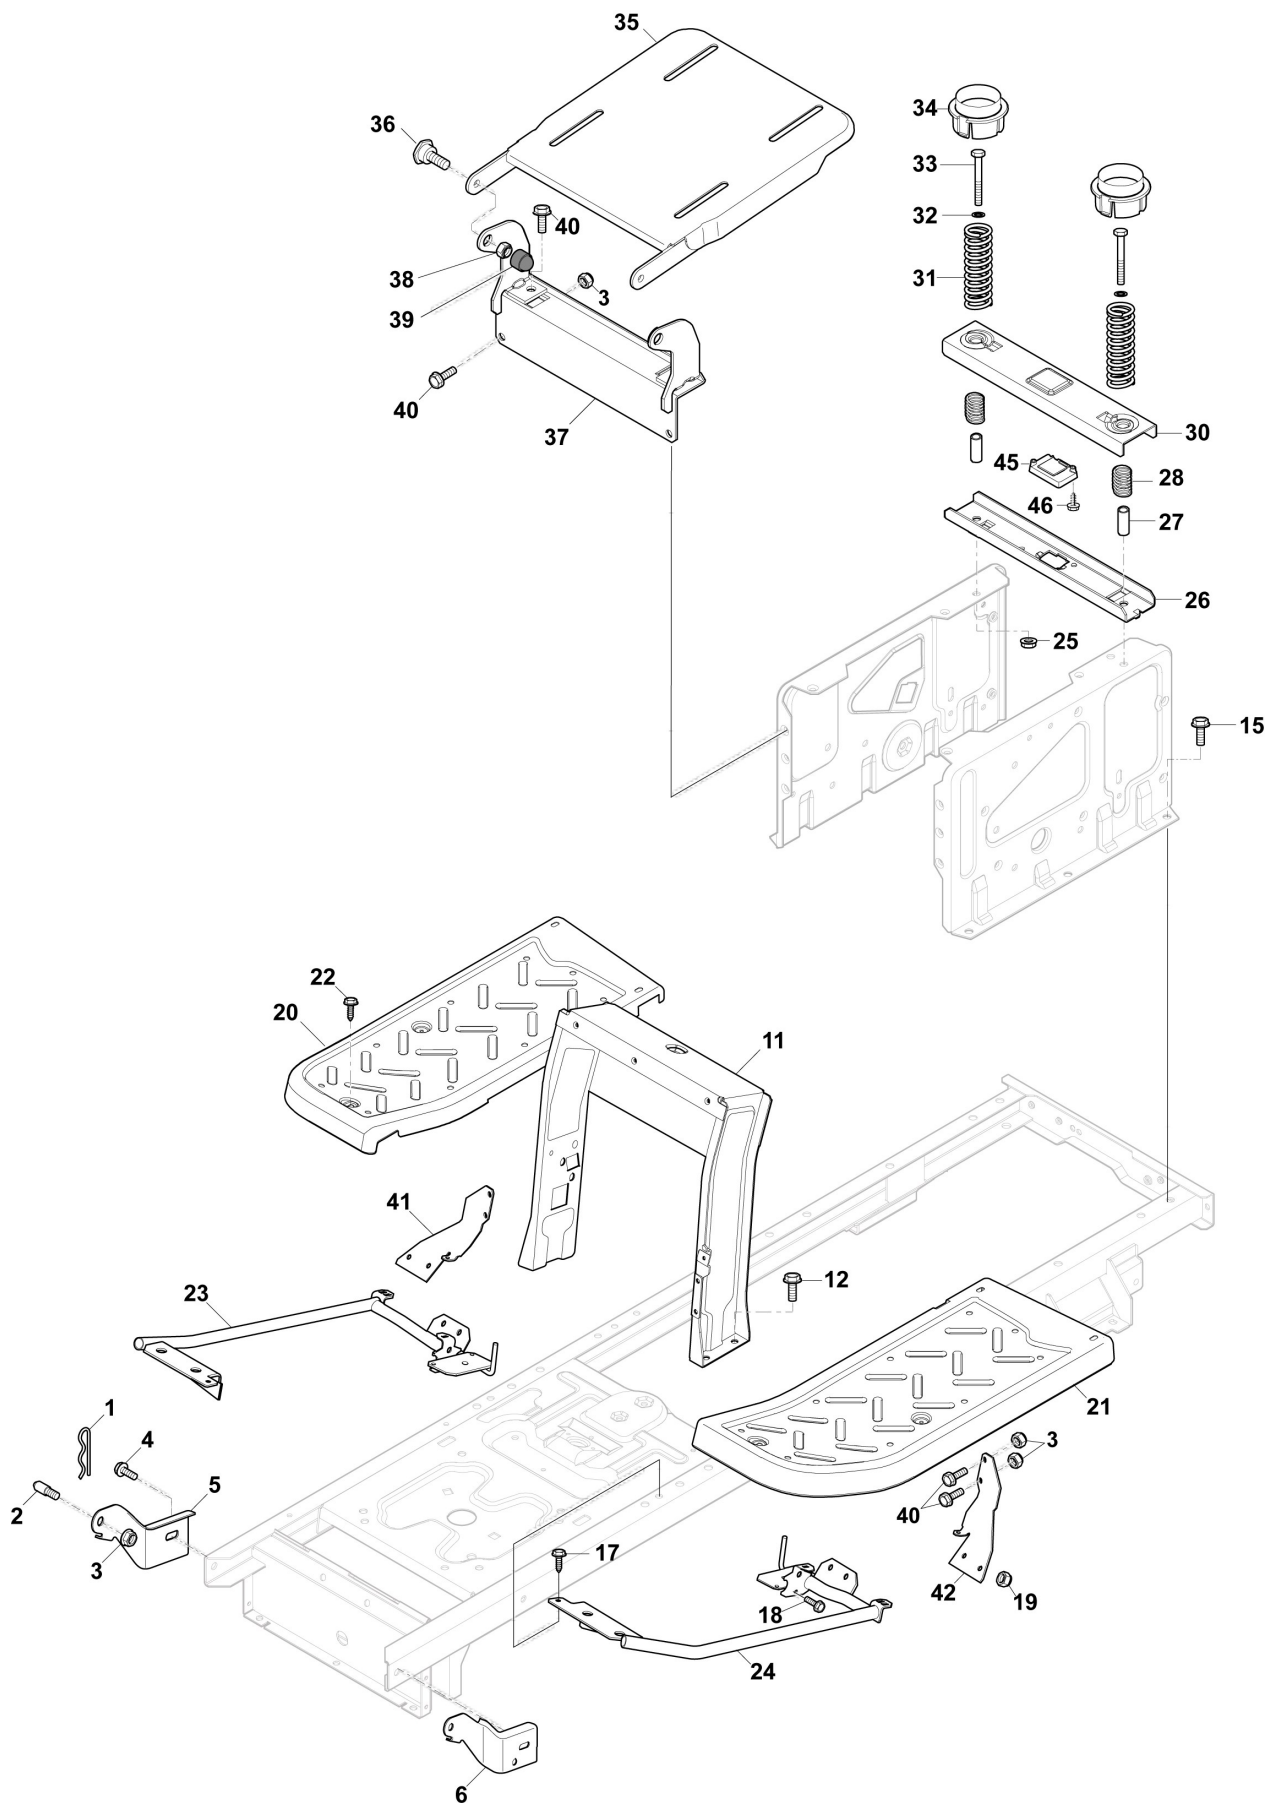

изображение Frame (1/2)

Ref.Nu	Qty	Part number	Description	Validity from	Validity till	Notes	Bulletin
1	1	G124487998E0	Cotter pin				
2	2	G125510169E1R	Pin				
3	2	G112155000E0	Nut				
4	2	G112735599E0	Screw				
5	1	G325547225E0	Plate				
6	1	G325547227E0	Plate				
11	1	G382785169E1	Column support				
12	4	G112792611E0	Screw				
15	6	G112792611E0	Screw				
17	2	G112792611E0	Screw				
18	2	G112792611E0	Screw				
19	10	G112155000E0	Nut				
20	1	G325500050E0R	Footrest pad				
21	1	G325500051E0R	Footrest pad				
22	2	G112735599E0	Screw				
23	1	G382785223E1R	Footboard support			DX; DESTRA	
24	1	G382785221E1R	Footboard support			SX; SINISTRA	
25	2	G112293201E0	Nut				
26	1	G325820109E1	Seat support				
27	2	G125160048E0	Spacer				
28	2	G125430263E0	Spring				
30	1	G325820111E1	Support				
31	2	G125430264E1ER	Spring				
32	2	G112521350E0	Washer				
33	2	G112691400E0	Screw				
34	2	G325600148E0R	Cover				
35	1	G382547061E1R	Plate				
36	2	G122524970E3	Pin				
37	1	G382820151E2R	Seat support				
38	2	G112155010E0	Nut				
39	2	G118203854E0	Cap				
40	12	G112792611E0	Screw				
41	1	G325650155E2R	Support				
42	1	G325650157E2R	Support				
45	1	G325785379E1	Support				
46	2	G112728697E0R	Screw				