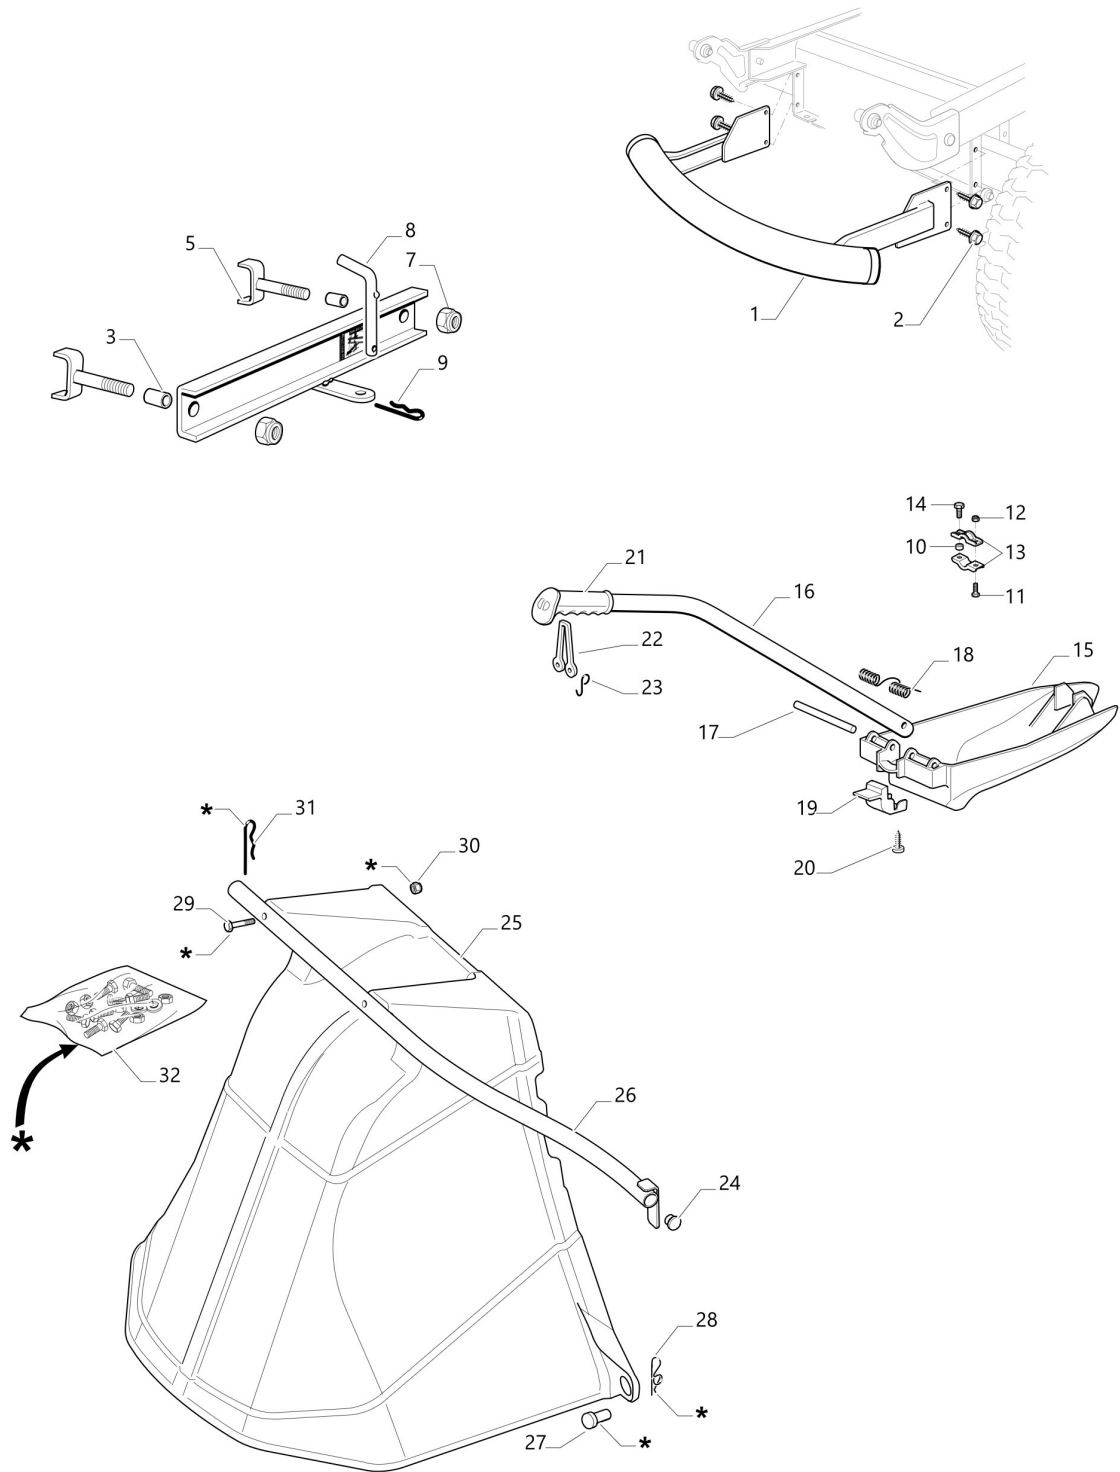

изображение Optional on request

Ref.Nu	Qty	Part number	Description	Validity from	Validity till	Notes	Bulletin
1	1	G382869038E0	Guard				
2	4	G125943008E0	Screw				
3	1	G125160108E0	Spacer				
5	2	G382650211E0	Reinforcement				
7	2	G112155000E0	Nut				
8	1	G125510021E1	Pin				
9	1	G124487999E0	Cotter pin				
10	1	G122170600E0	Spacer				
11	1	G112792099E0	Screw				
12	3	G112154510E0	Nut				
13	2	G327546015E2	Plate				
14	1	G112791400E0	Screw				
15	1	G325140104E1R	Deflector				
16	1	G325394021E0	Handle				
17	1	G125510077E0	Pin				
18	1	G125430245E0	Spring				
19	1	G325547320E0	Plate				
20	1	G112735402E0	Screw				
21	1	G325280000E1	Knob				
22	1	G125840011E1	Tie rod				
23	2	G125253004E0	Hook				
24	2	G118566112E0	Cap				
25	1	G325600093E1	Guard				
26	1	G382869044E0	Tube				
27	2	G125510022E1	Pin				
28	2	G124487998E0	Cotter pin				
29	2	G112689515E0	Screw				
30	2	G112154510E0	Nut				
31	1	G124487999E0	Cotter pin				
32	1	G382180028E0	Screws kit