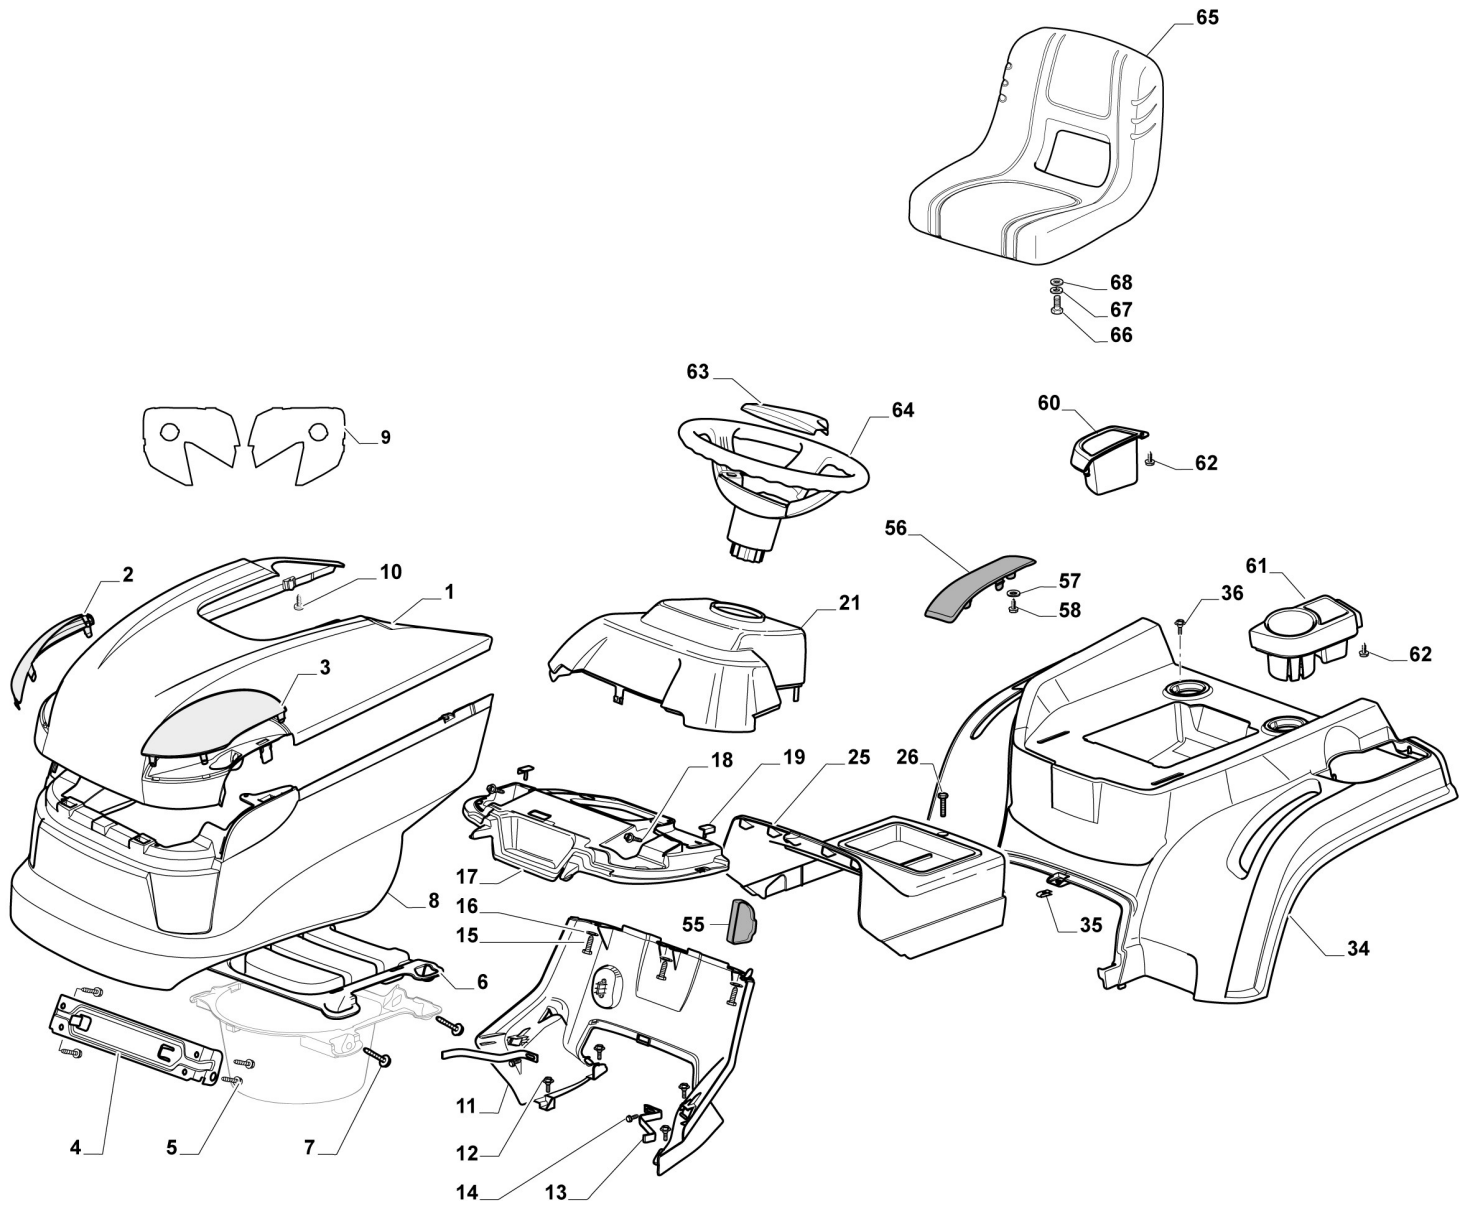

изображение Body

Ref.Nu	Qty	Part number	Description	Validity from	Validity till	Notes	Bulletin
1	1	G325076910E1	Upper hood				
2	1	G325410901E0	Grill				
3	1	G325410902E0	Grill				
4	4	G325785365E0	Support				
5	1	G112735402E0	Screw				
6	4	G325263318E0R	Grid				
7	1	G112728697E0R	Screw				
8	1	G325076963E1	Lower hood				
9	2	G114363699E0	Label				
10	1	G112728697E0R	Screw				
11	4	G325785298E0	Support				
12	2	G125943010E0	Screw				
13	2	G325270325E0	Slide				
14	3	G112735599E0	Screw				
15	3	G112735406E0	Screw				
16	1	G112523040E0	Washer				
17	2	G325120259E2	Dashboard				
18	2	G125943010E0	Screw				
19	1	G325260003E0	Buffer				
21	1	G325120203E0	Cover				
25	1	G325110470E0	Cover				
26	4	G125943010E0	Screw				
33	1	G112735406E0	Screw				
34	1	G325110468E0	Wheels cover				
35	2	G112437506E0	Plate				
36	1	G125943010E0	Screw				
55	-	-	Not available for this product				
56	4	G325207203E0	Cover				
57	2	G112523050E0	Washer				
58	1	G112735402E0	Screw				
60	1	G325207198E0	Cover				
61	4	G325207199E0	Cover				
62	1	G112735402E0	Screw				
63	1	G325580504E0	Cover				
64	1	G325961219E0	Steering wheel				
65	1	G125722488E0R	Seat				
66	4	G112792611E0	Screw				
67	4	G112540260E0	Washer				
68	4	G112523060E0R	Washer