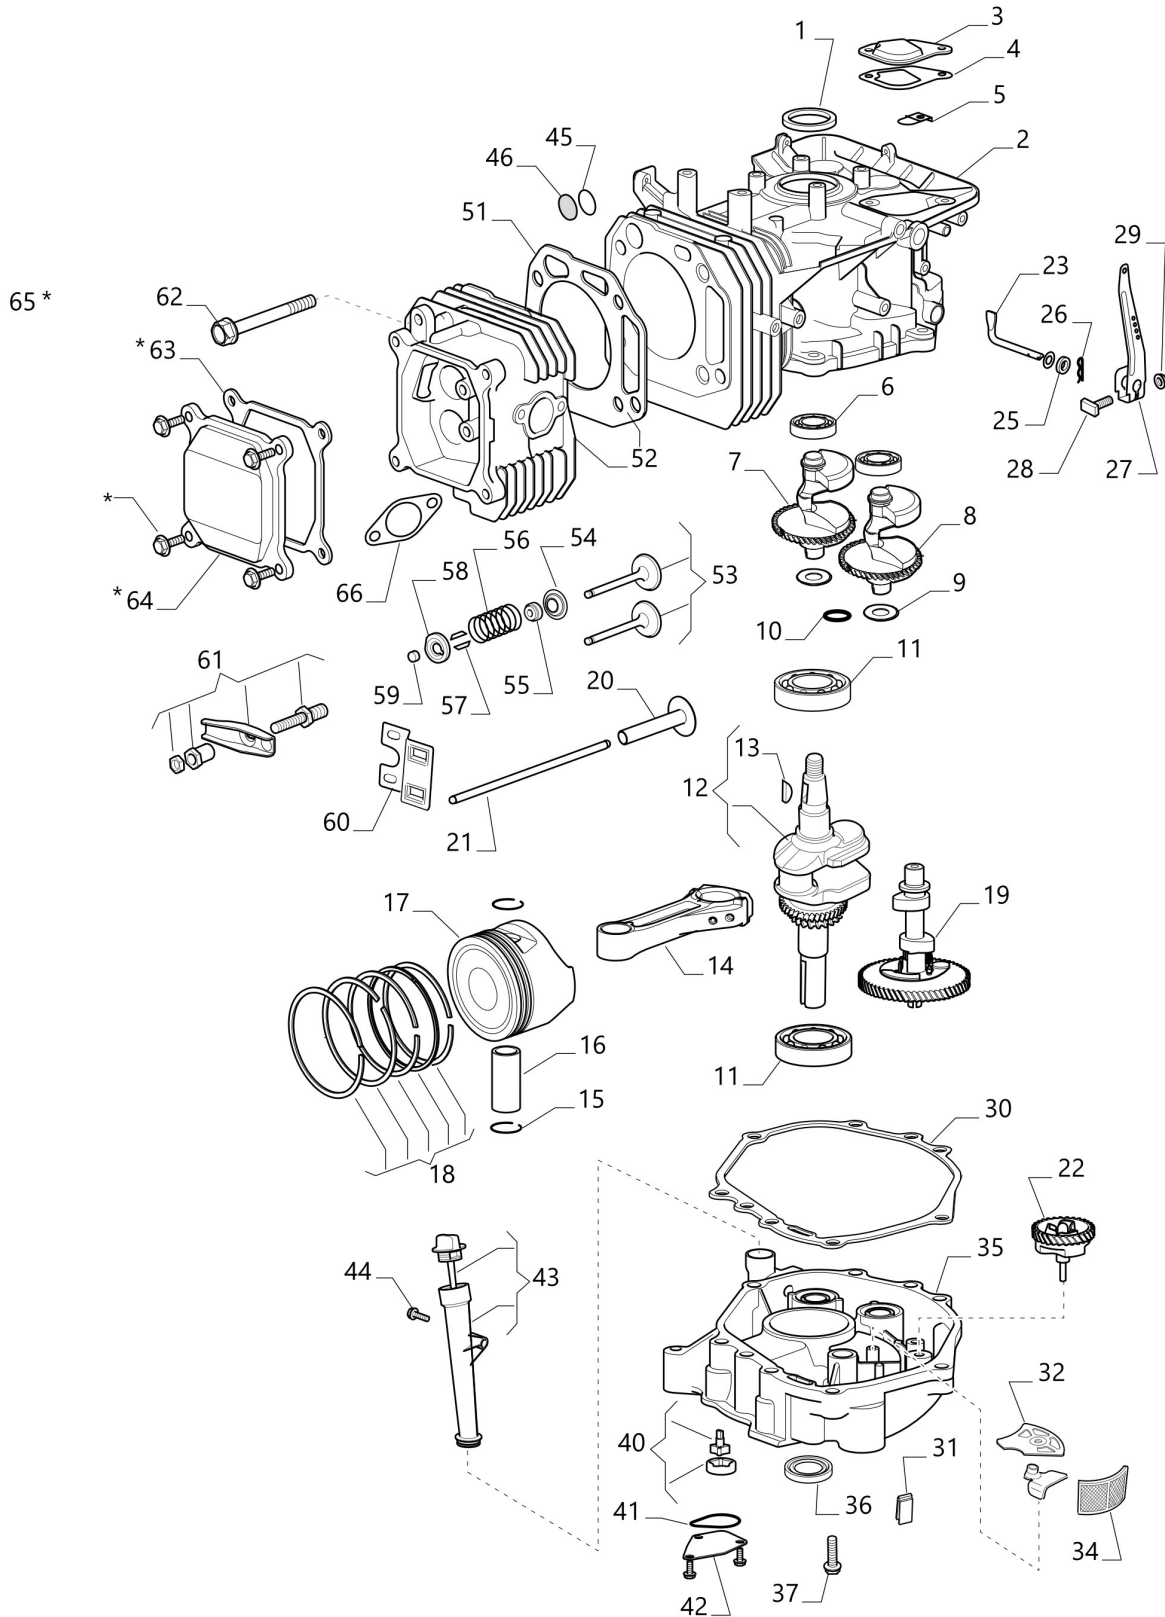

изображение Engine assy

Ref.Nu	Qty	Part number	Description	Validity from	Validity till	Notes	Bulletin
1	1	G118551418E0	Oil seal				
2	1	G118551224E0	Crankcase				
3	1	G118551227E0	Cover				
4	1	G118551229E0	Gasket				
5	1	G118550303E0	Breather valve				
6	2	G118551284E0	Bearing				
7	1	G118551242E0	Counterweight (red)				
8	1	G118551243E0	Counterweight (red)				
9	2	G118551282E0	Washer				
10	1	G118551286E0	O-ring				
11	2	G118550227E0	Bearing				
12	1	G118550232E0	Crankshaft set				
13	1	G118550288E0	Key				
14	1	G118550231E1	Connecting rod				
15	2	G118551283E0	Ring				
16	1	G118551241E0	Piston pin				
17	1	G118551519E0	Piston				
18	1	G118551518E0	Piston ring set				
19	1	G118550243E0	Camshaft assy				
20	2	G118551252E0	Valve				
21	2	G118550242E1	Push rods assy				
22	1	G118550347E0	Governor assy				
23	1	G118551268E0	Rod				
25	1	G118551285E0	Oil seal				
26	1	G118550856E0	Fork				
27	1	G118551220E0	Arm assy				
28	1	G118550805E0	Screw				
29	1	G118550806E0	Nut				
30	1	G118550355E1	Gasket				
31	1	G118551258E0	Buffer				
32	1	G118551257E1	Cover				
34	1	G118551256E1	Oil filter				
35	1	G118551207E0	Crankcase cover				
36	1	G118551418E0	Oil seal				
37	4	G112691115E0	Screw				
40	1	G118550224E1	Oil pump				
41	1	G118551287E0	Gasket				
42	1	G118550223E0	Oil pump cover				
43	1	G118550205E2	Oil filler assy				
44	1	G112674701E0	Screw				
45	1	G118551230E0	Ring				
46	1	G118551228E0	Cover				
51	1	G118551232E0	Gasket				
52	1	68050044	Cylinder head