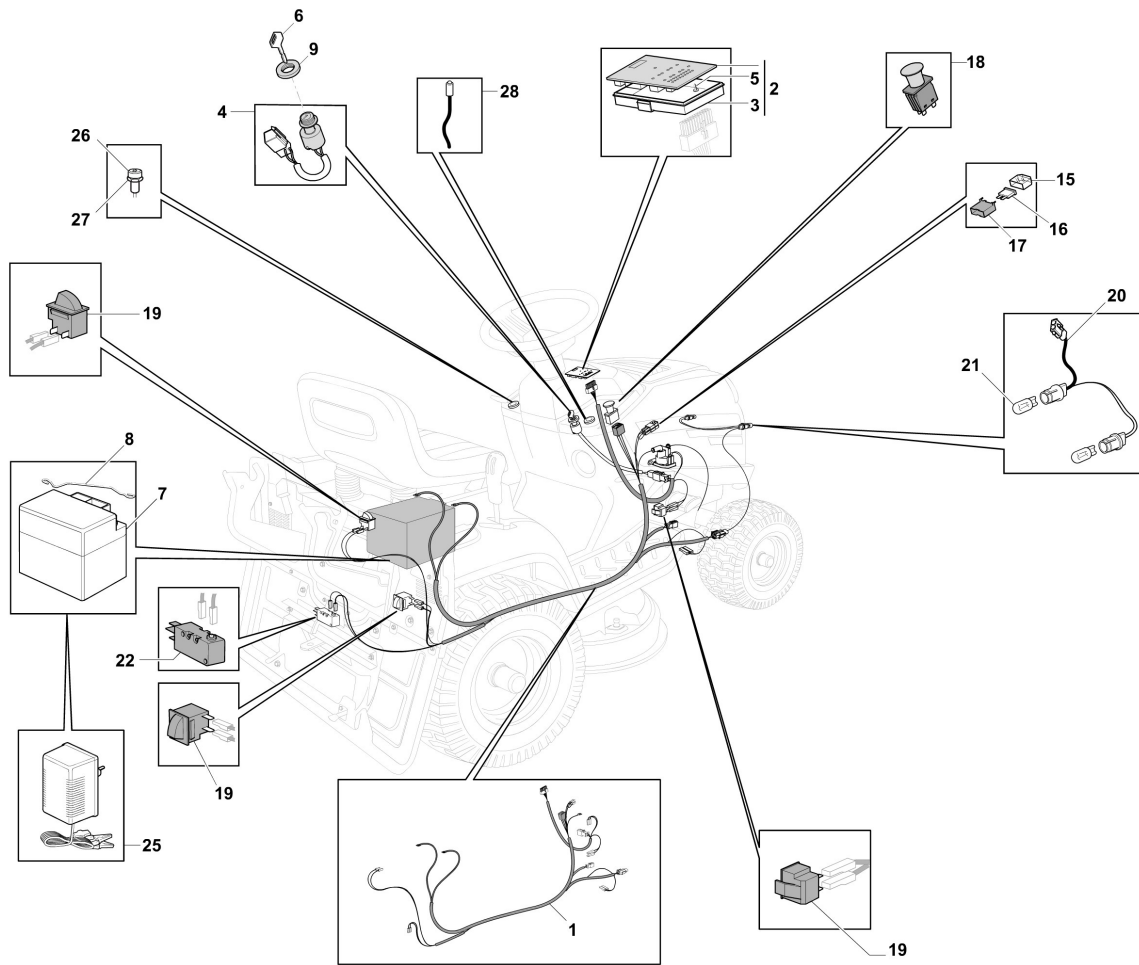

изображение Electrical parts

Ref.Nu	Qty	Part number	Description	Validity from	Validity till	Notes	Bulletin
1	1	G182040199E1	Wiring				
2	1	G382722472E1R	Electric board				
3	3	G112735105E0	Screw				
4	1	G118450075E1	Switch				
5	1	G382722476E0R	Electric board				
6	1	G118210023E0	Starting key				
7	1	G118120007E0R	Battery				
8	1	G125430265E1	Spring				
9	1	G118400863E0	Gasket				
15	2	G133215000E0	Cover				
16	1	G133340036E0	Fuse				
16	1	G133340040E0	Fuse				
17	2	G133500007E0	Fuse cover				
18	1	G118450073E0R	Switch				
19	3	G119410622E1	Micro-switch				
20	1	G182040186E0	Cable				
21	2	G118459100E0	Bulb				
22	1	G119410605E1	Micro-switch				
25	1	G113492500E1R	Battery charger				
25	1	G113492500E1R	Battery charger				
26	1	G325605003E0	Button				
27	2	G325256250E0	Ring nut				
28	1	G182040174E0	Led wiring assy