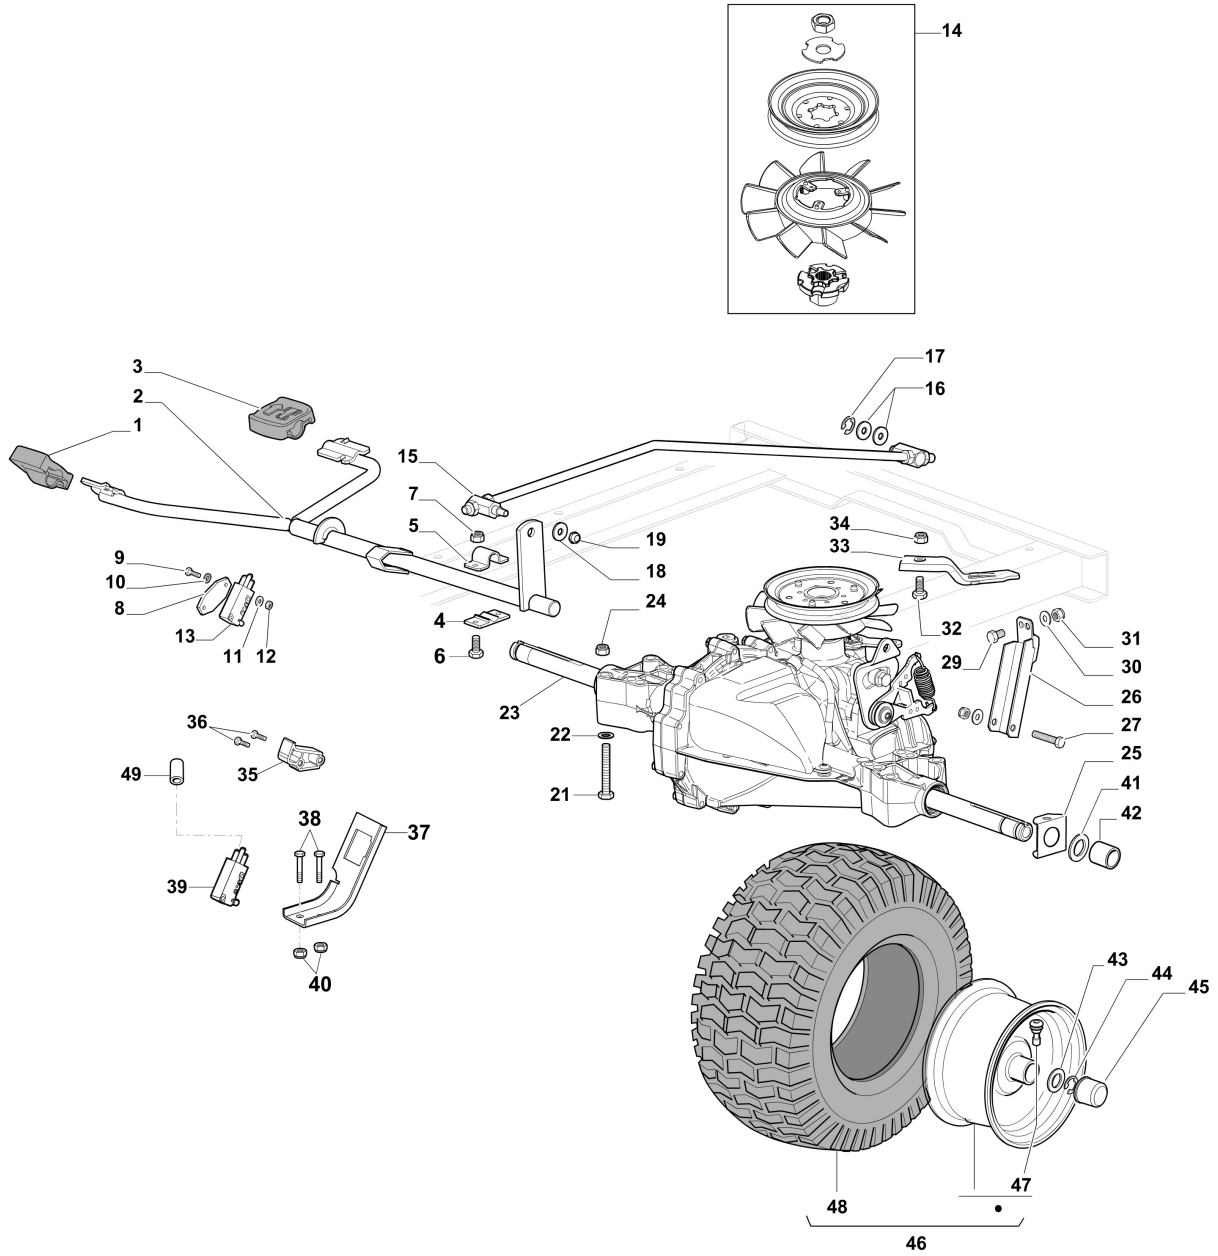

изображение Transmission

Ref.Nu	Qty	Part number	Description	Validity from	Validity till	Notes	Bulletin
1	1	G325110274E0	Clamp cover front				
2	1	G382000574E2	Drive pedal				
3	1	G325110331E0	Clamp cover rear				
4	2	G325785350E0	Support				
5	2	G325547231E1R	Plate				
6	4	G112791213E1	Screw				
7	4	G112154510E0	Nut				
8	1	G327546019E0	Plate				
9	2	G112735602E0	Screw				
10	2	G112540020E0	Washer				
11	2	G112581100E0	Grower				
12	2	G112290791E0	Nut				
13	1	G119410609E1LC	Micro-switch				
14	1	G11392201E01	Fan				
15	1	G382000573E1	Rod				
16	2	G325670011E0	Washer				
17	1	G112000940E0	Seeger				
18	1	G112523040E0	Washer				
19	1	G112154510E0	Nut				
21	4	G112691600E0	Screw				
22	4	G112521350E0	Washer				
23	1	G118400921E0	Rear axle				EI8-04/21
24	4	G112155000E0	Nut				
25	2	G325670026E0	Washer				
26	1	G325785349E1	Support				
27	1	G112691700E0	Screw				
29	1	G112792611E0	Screw				
30	2	G112523060E0R	Washer				
31	2	G112155000E0	Nut				
32	1	G112791213E1	Screw				
33	1	G325318251E0	Lever				
34	1	G112154510E0	Nut				
35	1	G325060034E1	Cam				
36	2	G112735402E0	Screw				
37	1	G325774573E0	Bracket				
38	2	G112791400E0	Screw				
39	1	G119410623E0	Micro-switch				
40	2	G112154510E0	Nut				
41	2	G125670005E2	Washer				
42	2	G125160058E1R	Spacer				
43	6	G125670005E2	Washer				
44	2	G112001010E0	Ring				
45	2	G322110233E0	Hub cap				
46	2	G382680104E0R	Wheel