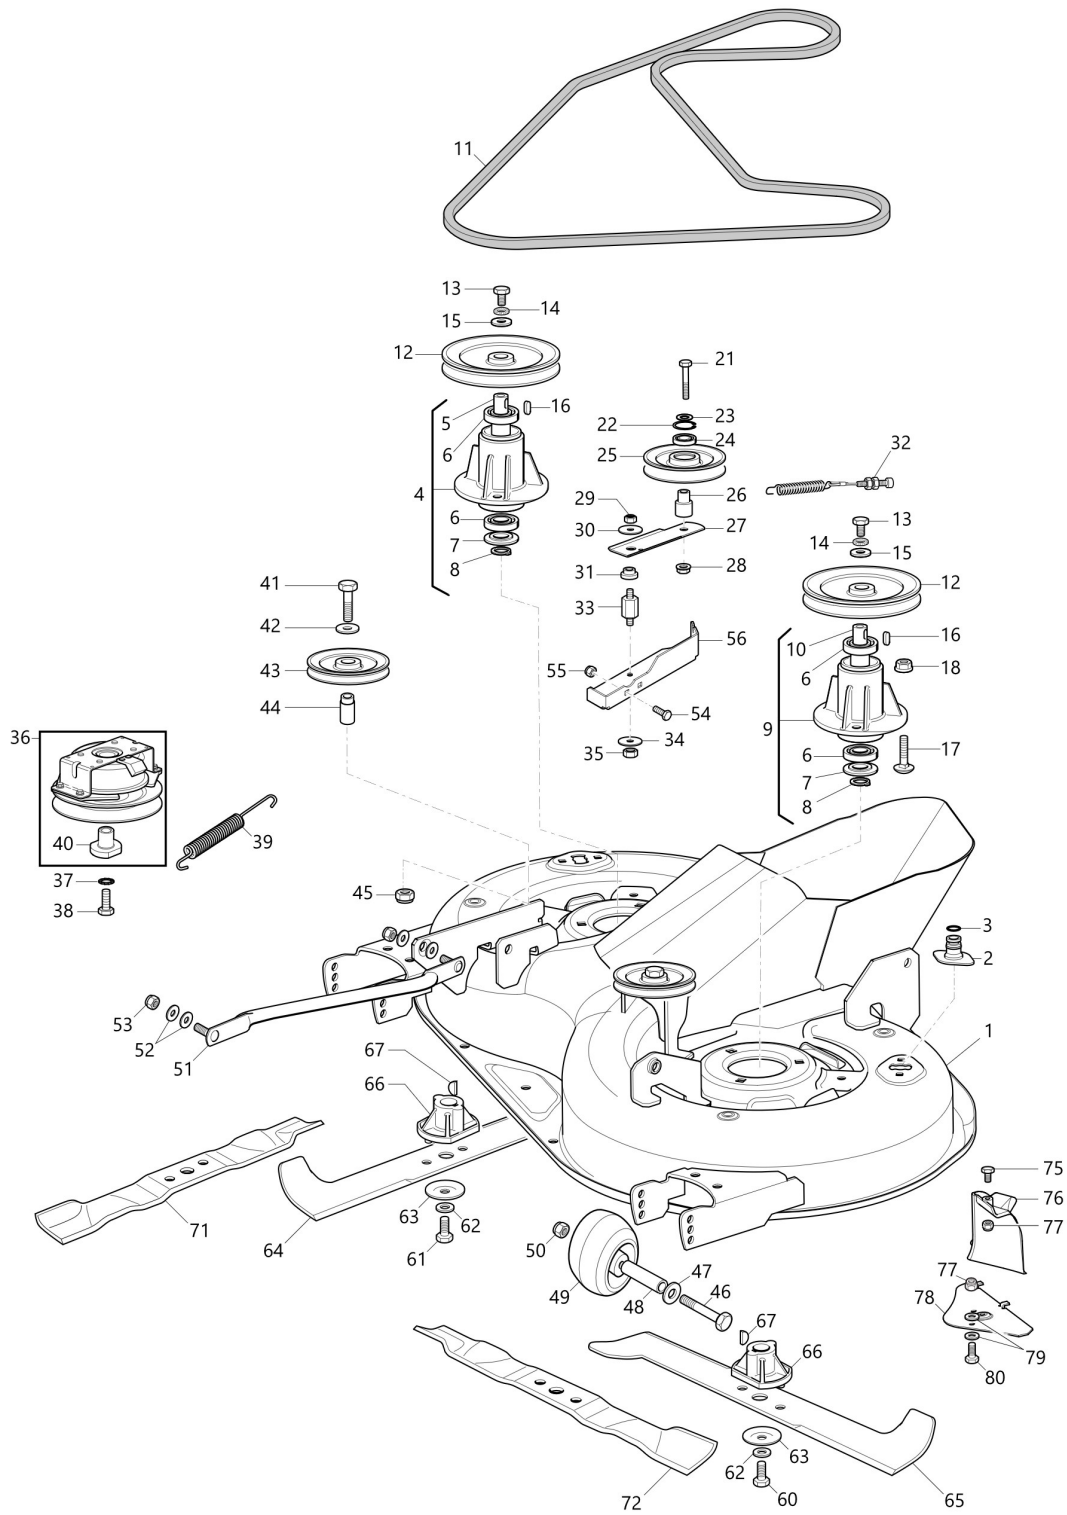

изображение Mowing deck

Ref.Nu	Qty	Part number	Description	Validity from	Validity till	Notes	Bulletin
1	1	G382564113E1R	Mowing deck				
2	2	G325033086E0	Water hose connection				
3	2	G119035000E0	O-ring				
4	1	G382207205E1	Flange			DX - RIGHT	
5	1	G125020805E0	Shaft			DX - RIGHT	
6	4	G119216047E0	Bearing				
7	2	G325160501E1R	Disk				
8	2	G112609260E0	Snap ring				
9	1	G382207204E1	Flange			SX - LEFT	
10	1	G125020804E0	Shaft			SX - LEFT	
11	1	G135061508E0	Belt				
12	2	G125601585E1	Pulley				
13	2	G112793102E0	Screw				
14	2	G112540260E0	Washer				
15	2	G125670007E0	Washer				
16	2	G112139480E0	Key				
17	6	G112818700E0	Screw				
18	6	G112154210E0	Nut				
21	1	G112691400E0	Screw				
22	1	G112524010E0	Washer				
23	1	G112610800E0	Ring				
24	1	G119216048E0	Bearing				
25	1	G125601595E0	Pulley				
26	1	G125160052E0	Spacer				
27	1	G325318289E0	Lever				
28	1	G112293201E0	Nut				
29	1	G112155020E0	Nut				
30	1	G125670022E0	Washer				
31	1	G125040635E0	Bushing				
32	1	G382004618E0	Wire				
33	1	G125160049E0	Spacer				
34	1	G112523080E0	Washer				
35	1	G112156602E0	Nut				
36	1	G118399075E1R	Clutch				
37	1	G112543000E0	Washer				
38	1	G112737320E0R	Screw				
39	1	G125430277E1R	Spring				
40	1	G325040625E0R	Bushing				
41	2	G112691115E0	Screw				
42	2	G112523060E0R	Washer				
43	2	G125601613E0R	Pulley				
44	2	G125160110E0	Spacer				
45	2	G112155000E0	Nut				
46	2	G112692100E0	Screw