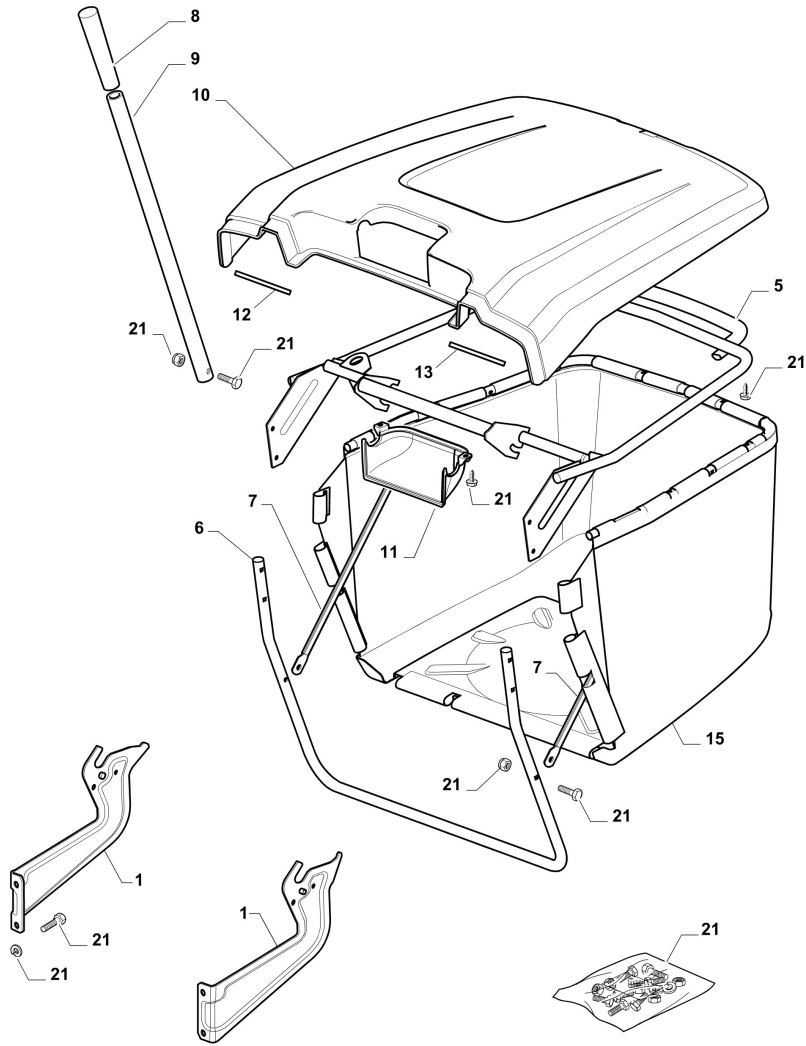

изображение Grassbag

Ref.Nu	Qty	Part number	Description	Validity from	Validity till	Notes	Bulletin
1	1	G382785289E1R	Support set				
5	1	G382800139E0	Frame				
6	1	G382800141E0	Frame				
7	2	G325650149E0	Reinforcement				
8	1	G125394508E0	Knob				
9	1	G325869087E1R	Rod				
10	1	G325110469E0	Cover				
11	1	G325207195E0	Cover				
12	1	G125270802E0	Gasket				
13	1	G125270803E0	Gasket				
15	1	G182105947E0	Grassbag				
21	1	G382180123E0	Screw