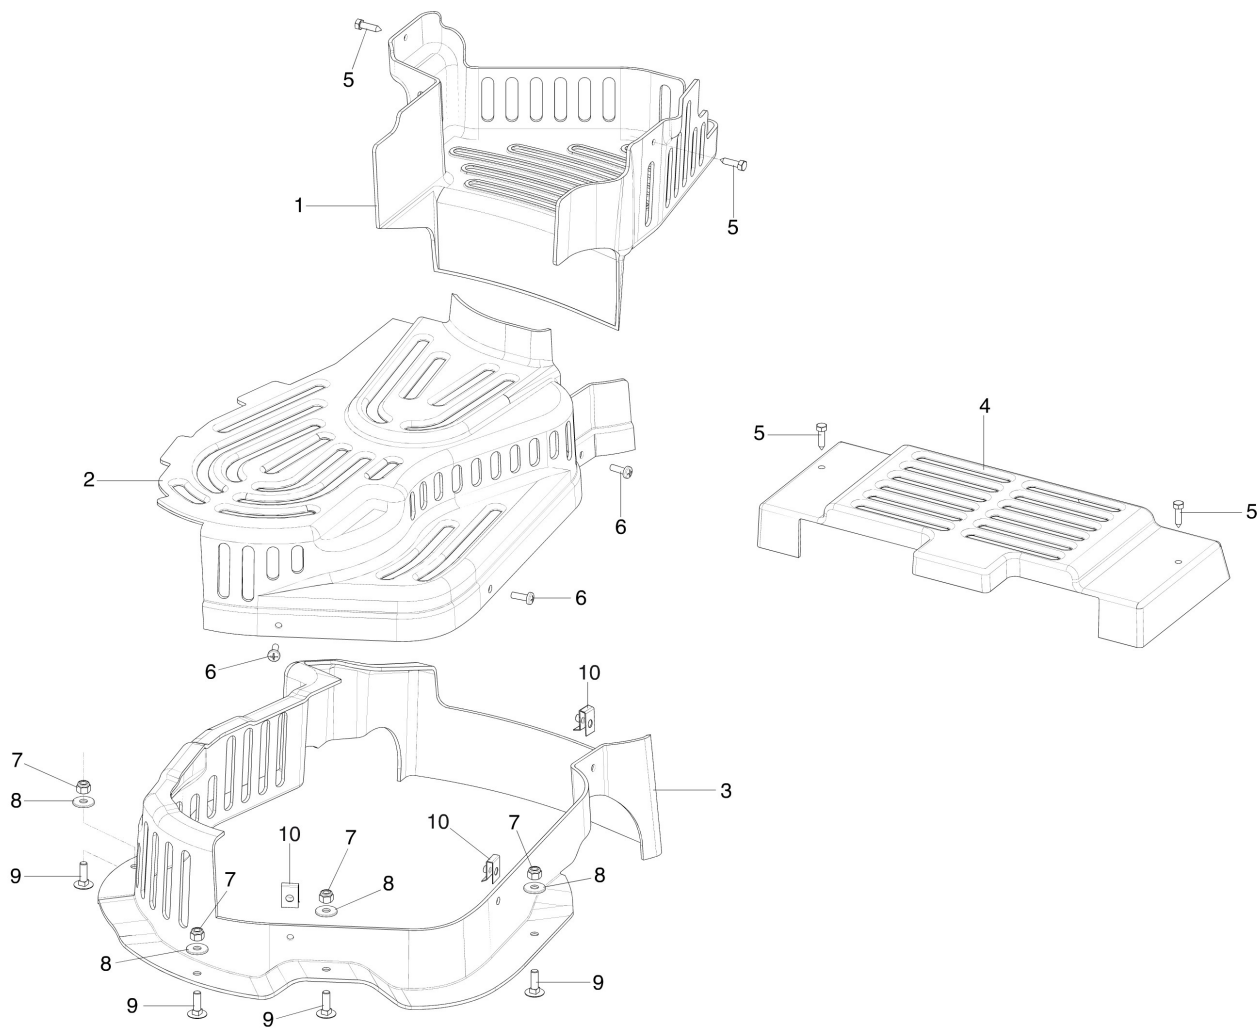

изображение Belt guard (Only for French market)

Ref.Nu	Qty	Part number	Description	Validity from	Validity till	Notes	Bulletin
1	1	68130442R	Guard				
2	1	68130441R	Protection cover				
3	1	68130440R	Guard				
4	1	68130443R	Guard				
5	4	3960052R	Screw				
6	3	3933058R	Screw				
7	4	3914006R	Nut				
8	4	3918009R	Washer				
9	4	YN6216100	Screw				
10	3	68130398R	Clip